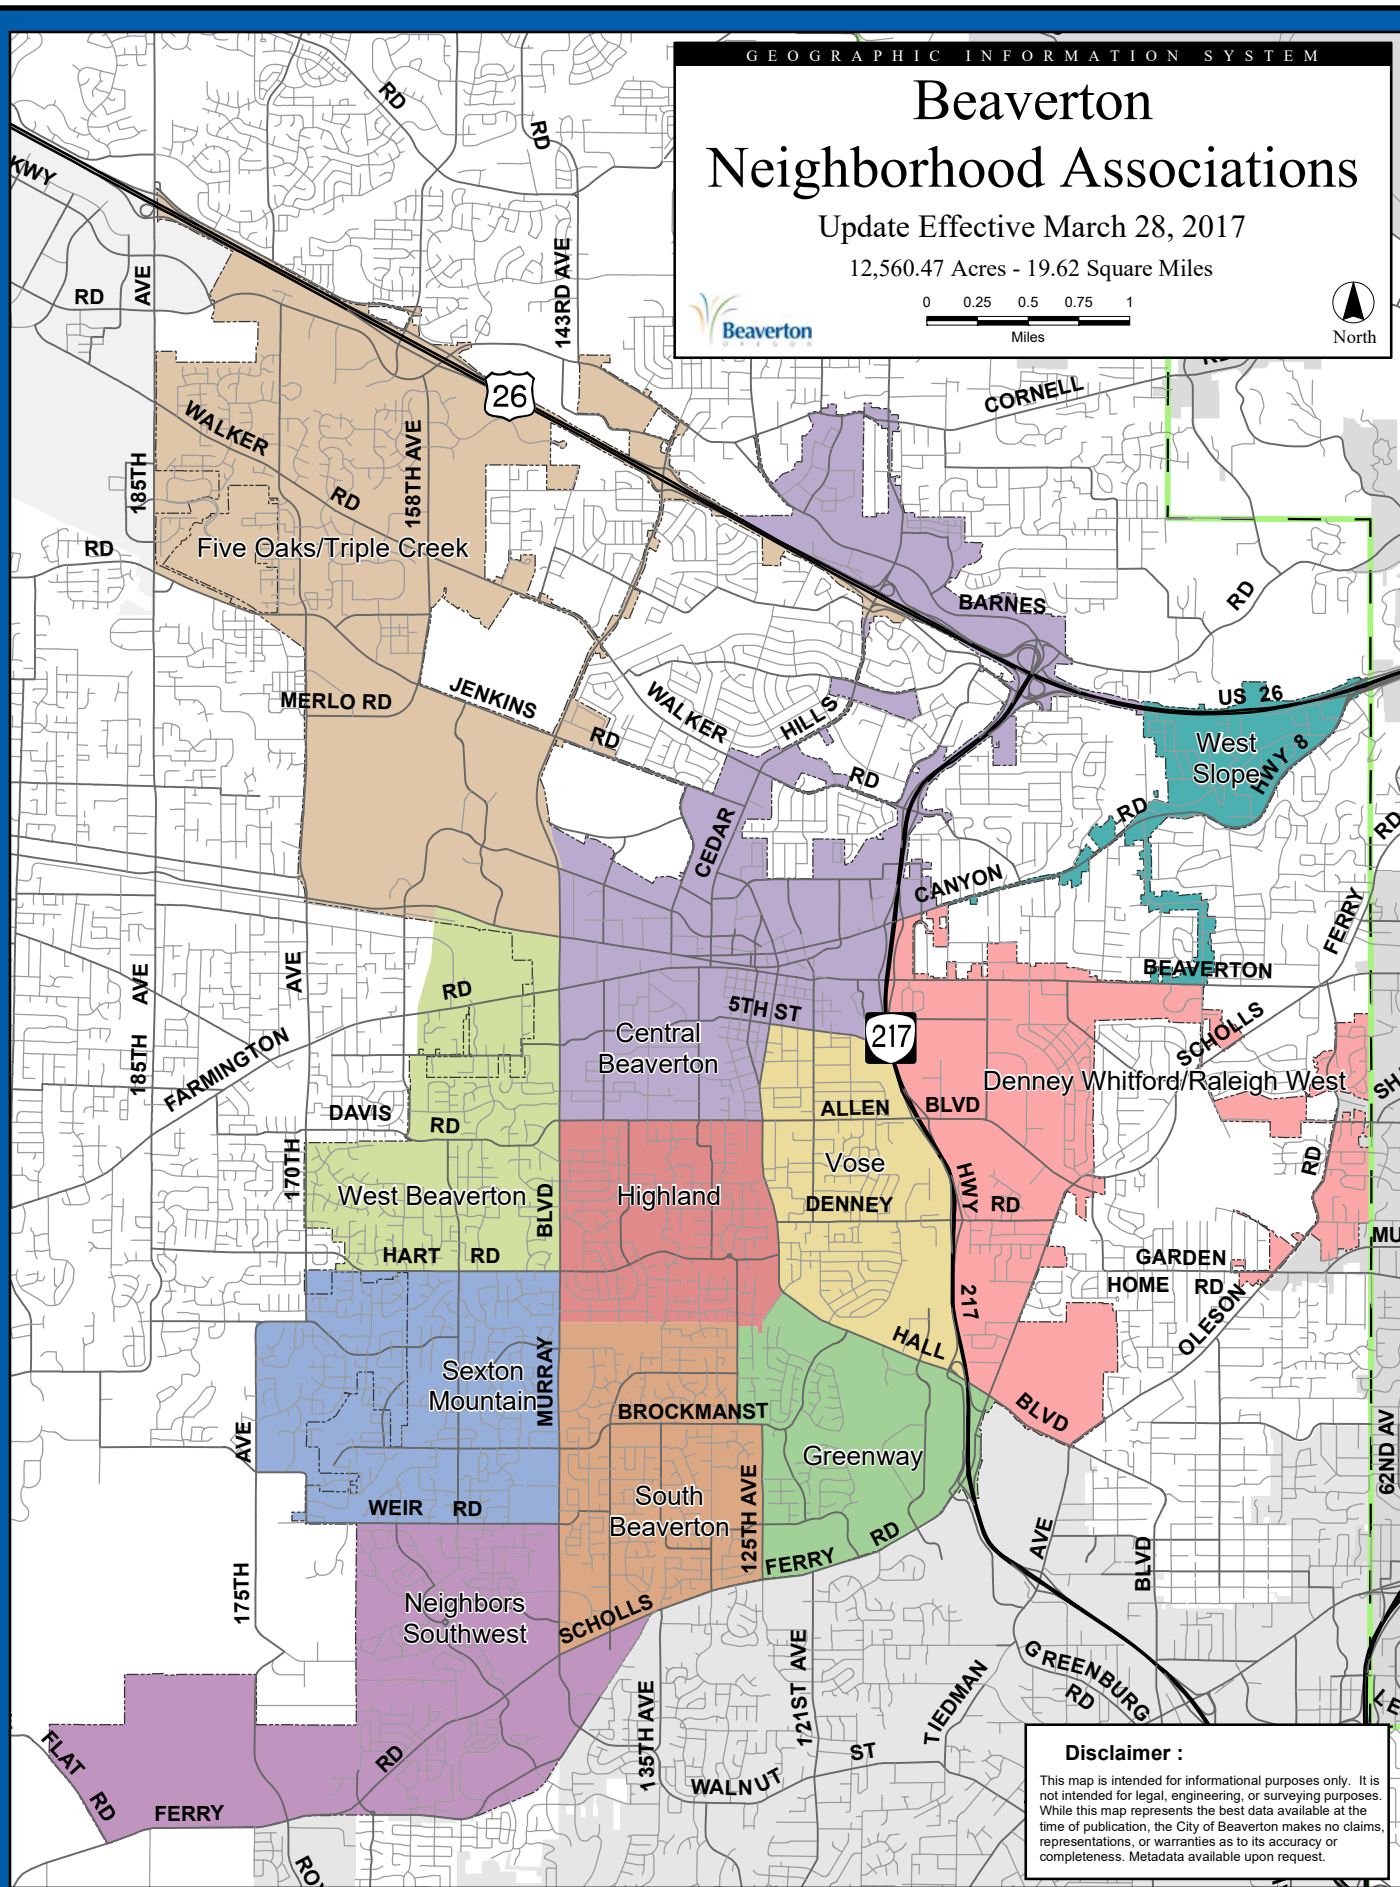

Beaverton Neighborhood Associations

Update Effective March 28, 2017

12,560.47 Acres - 19.62 Square Miles

Disclaimer :