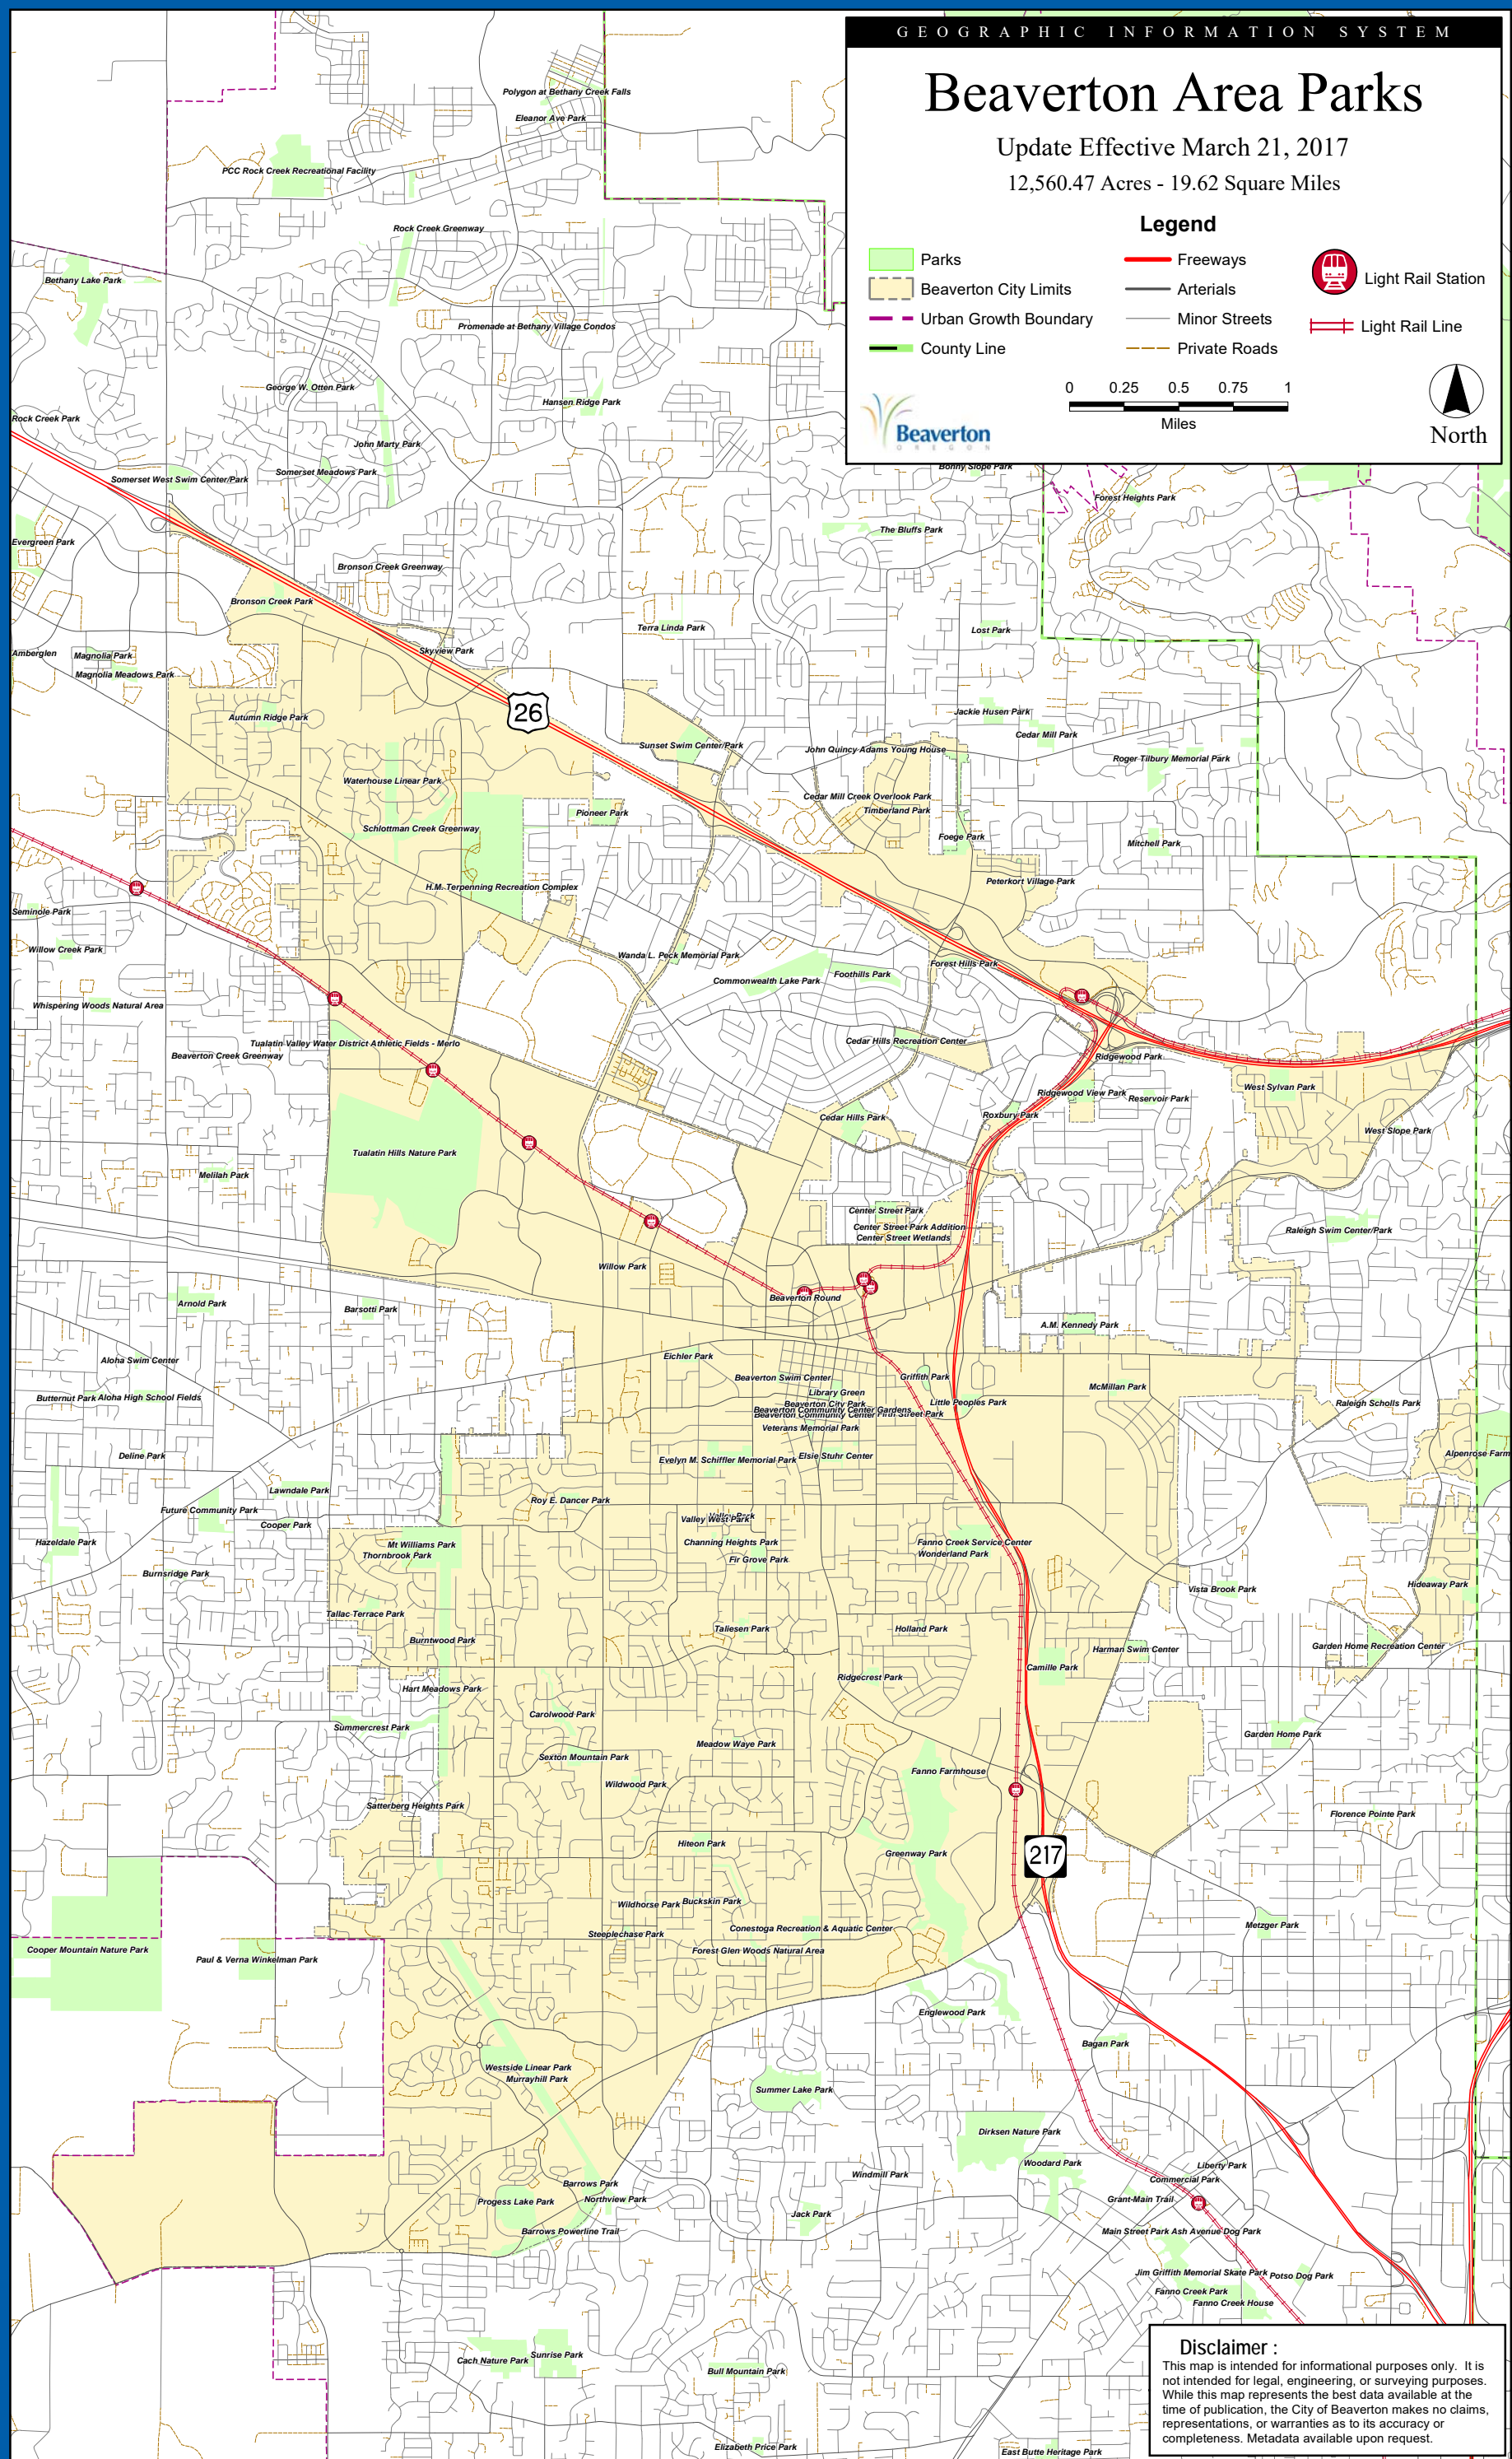

Beaverton Area Parks

Update Effective March 21, 2017

12,560.47 Acres - 19.62 Square Miles

Legend

- Parks
- Beaverton City Limits
- Urban Growth Boundary
- County Line
- Freeways
- Arterials
- Minor Streets
- Private Roads
- Light Rail Station
- Light Rail Line

Disclaimer :
 This map is intended for informational purposes only. It is not intended for legal, engineering, or surveying purposes. While this map represents the best data available at the time of publication, the City of Beaverton makes no claims, representations, or warranties as to its accuracy or completeness. Metadata available upon request.