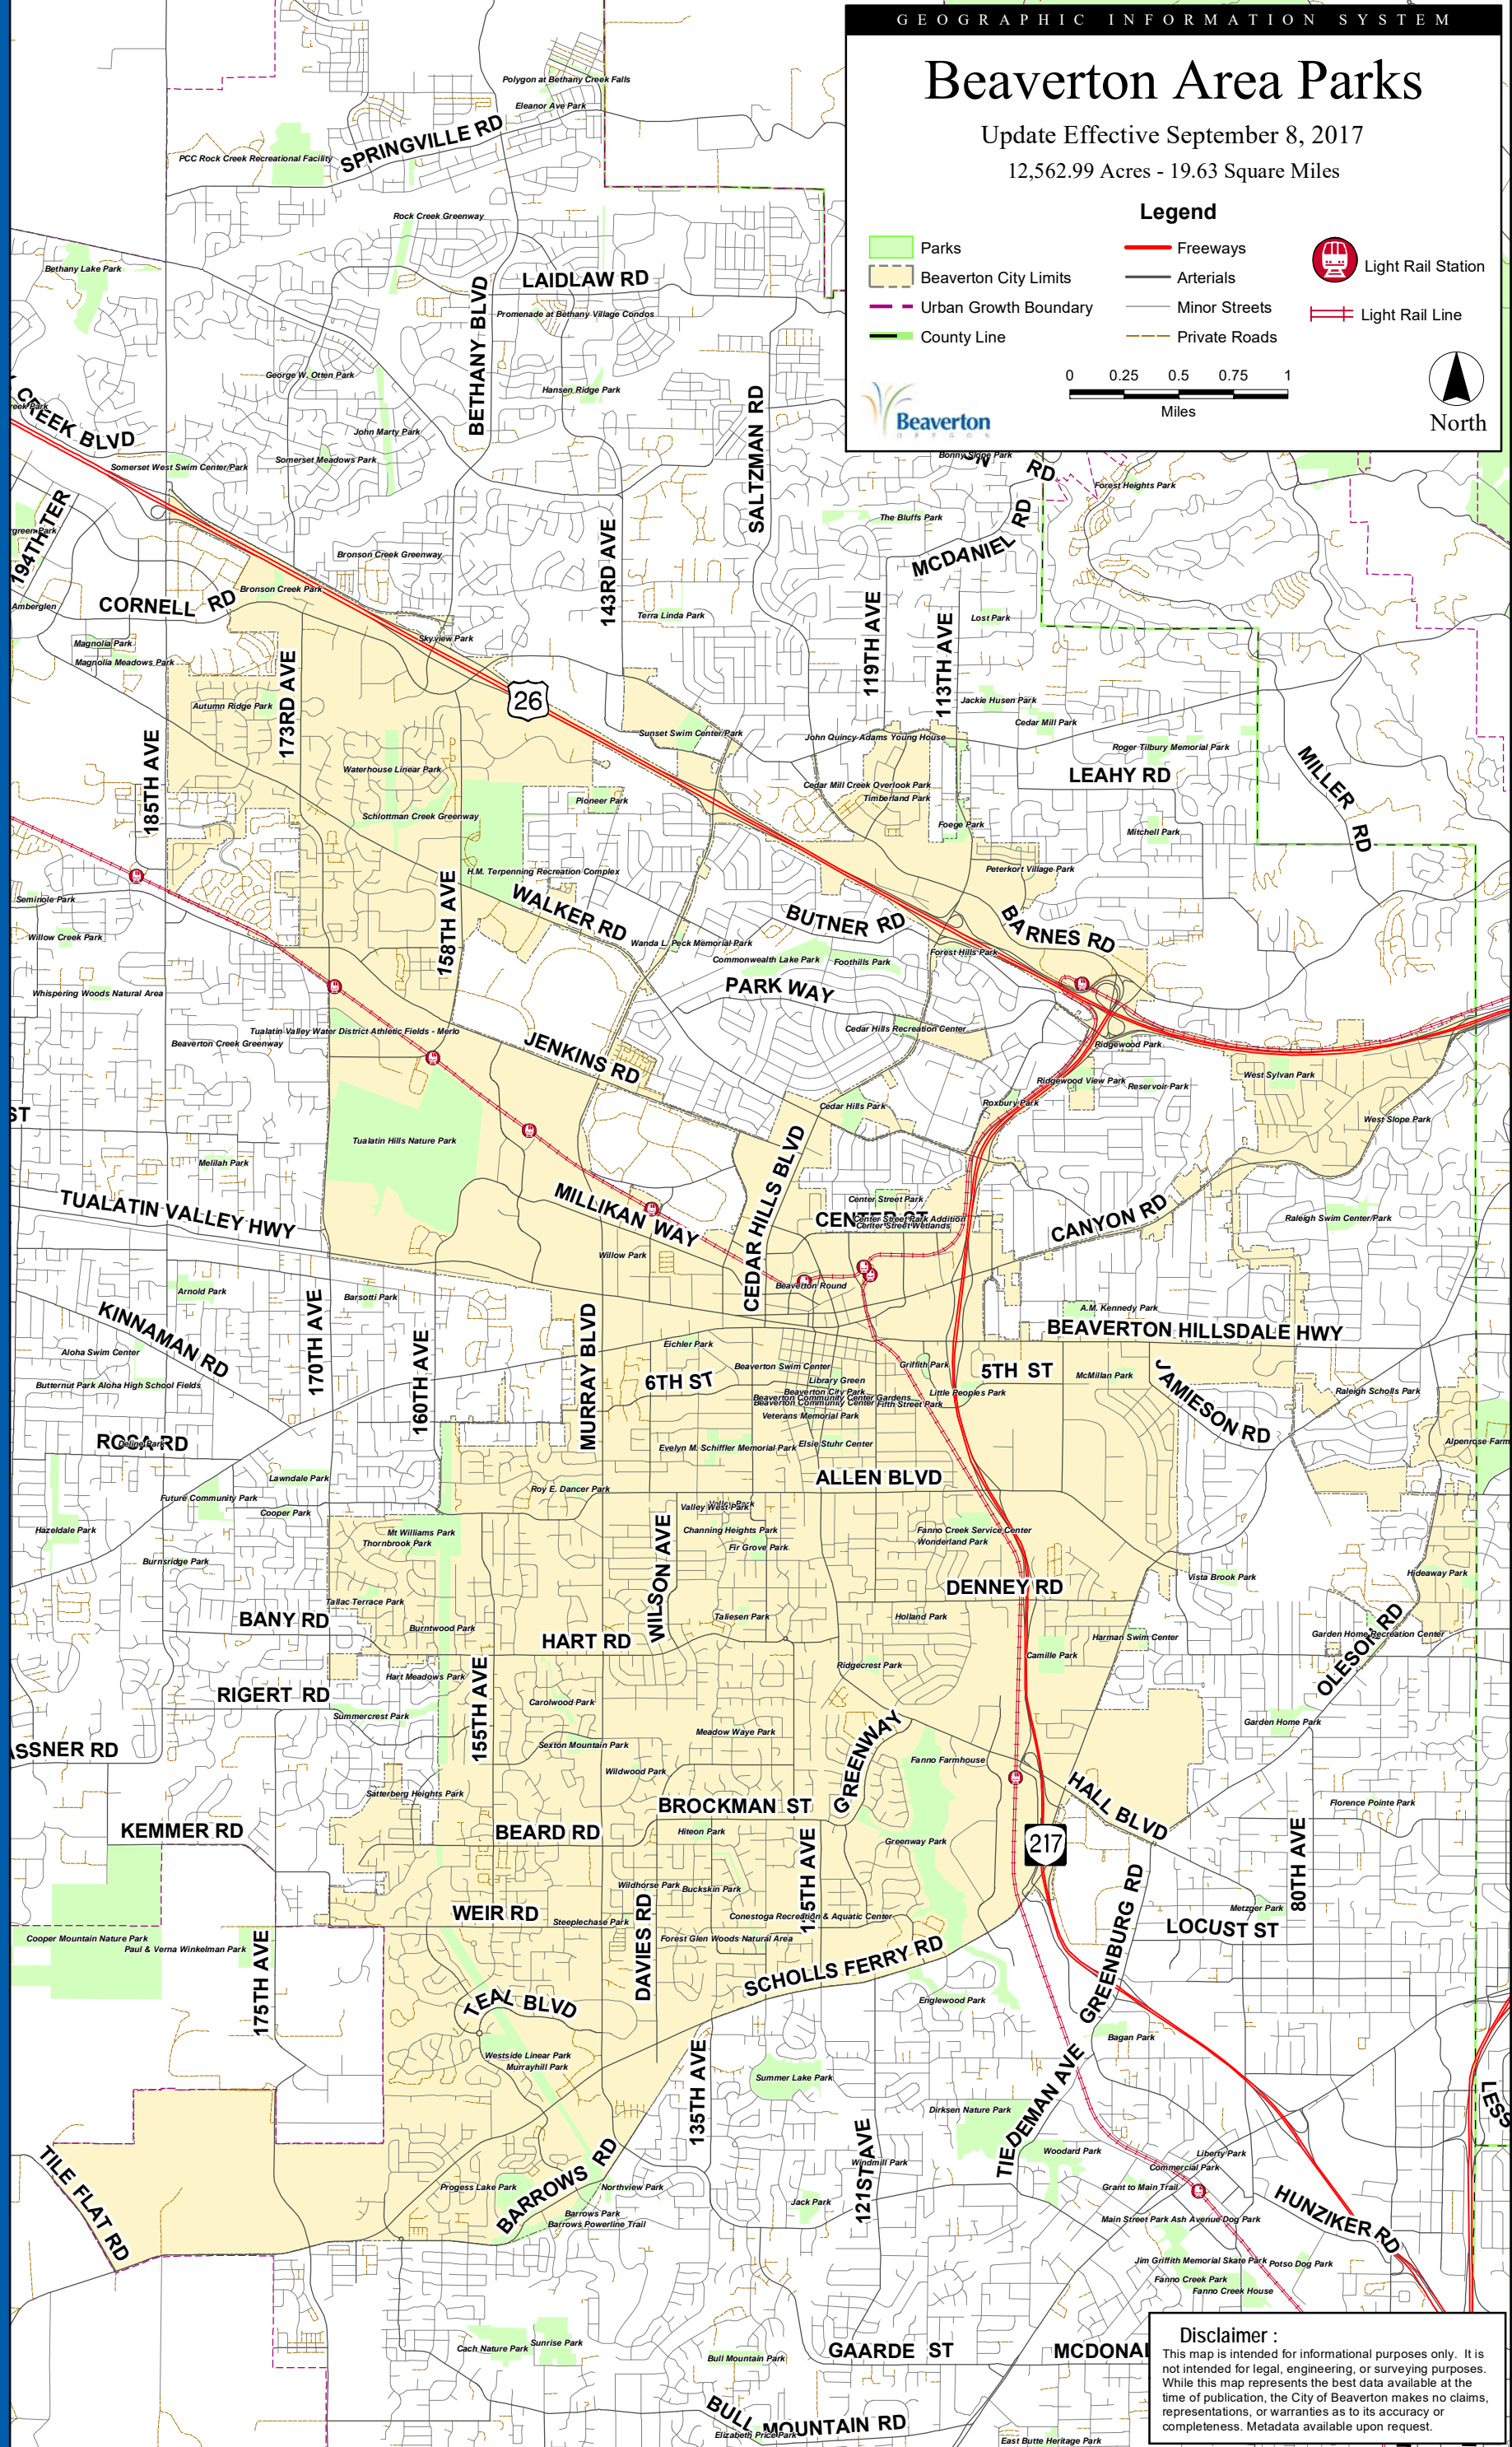

Beaverton Area Parks

Update Effective September 8, 2017

12,562.99 Acres - 19.63 Square Miles

Legend

- Parks
- Freeways
- Arterials
- Beaverton City Limits
- Minor Streets
- Urban Growth Boundary
- Private Roads
- County Line
- Light Rail Station
- Light Rail Line

Disclaimer :
 This map is intended for informational purposes only. It is not intended for legal, engineering, or surveying purposes. While this map represents the best data available at the time of publication, the City of Beaverton makes no claims, representations, or warranties as to its accuracy or completeness. Metadata available upon request.