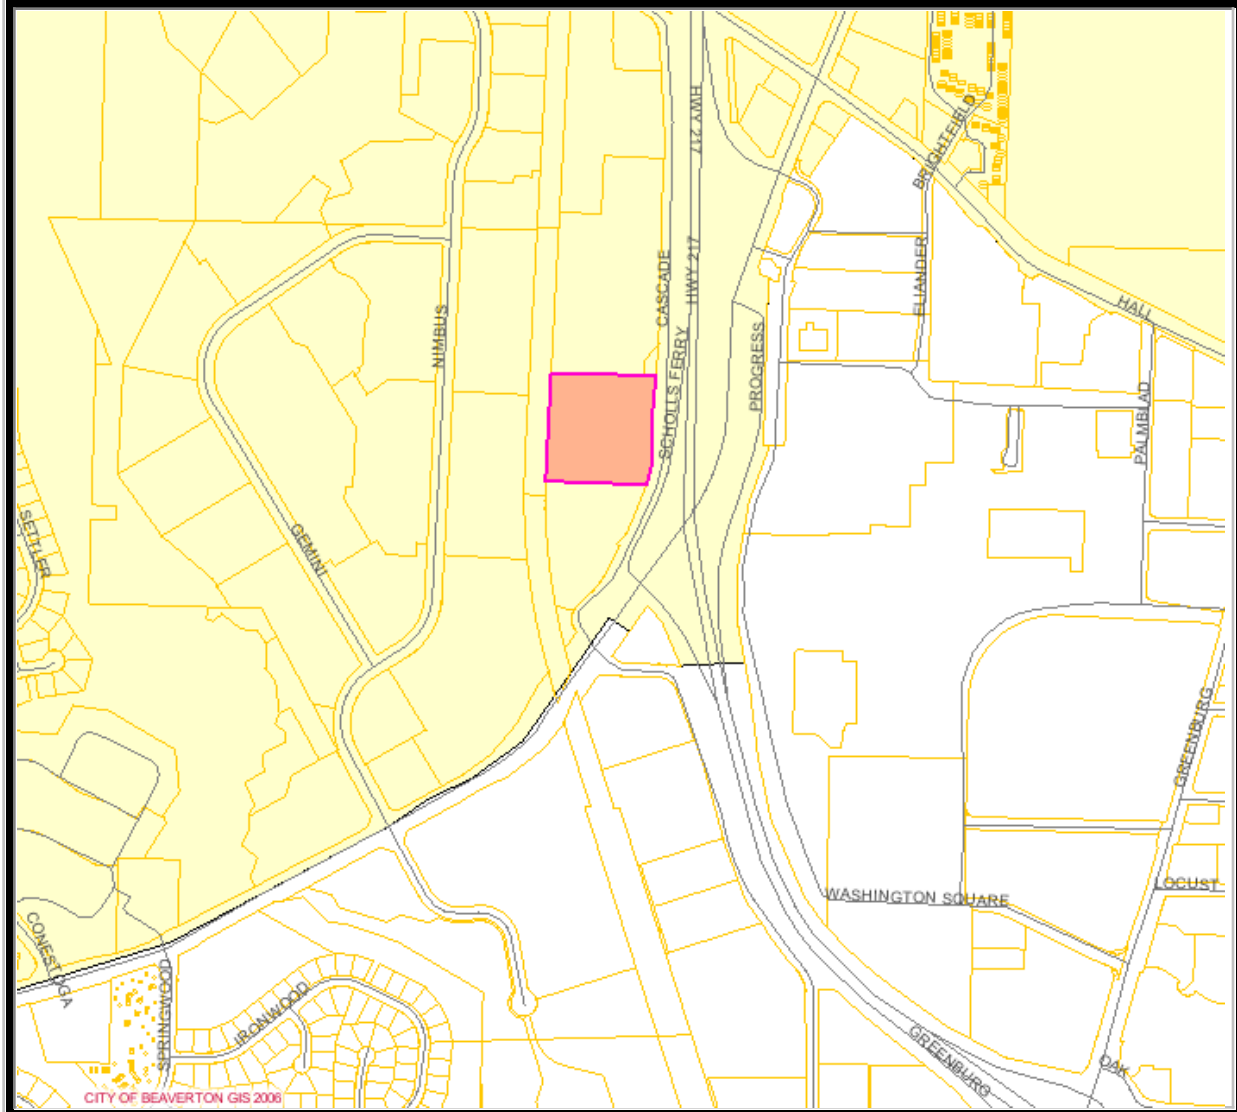

# City of Beaverton - CU 2009-0009 / DR 2009-0076 -- CAR MAX

COMMUNITY DEVELOPMENT - Development Services

Notes: 1S127DA00300  
Printed: 04-Sep-09 01:12 PM

## Legend

Scale 1:9,085  
1 in = 757 ft