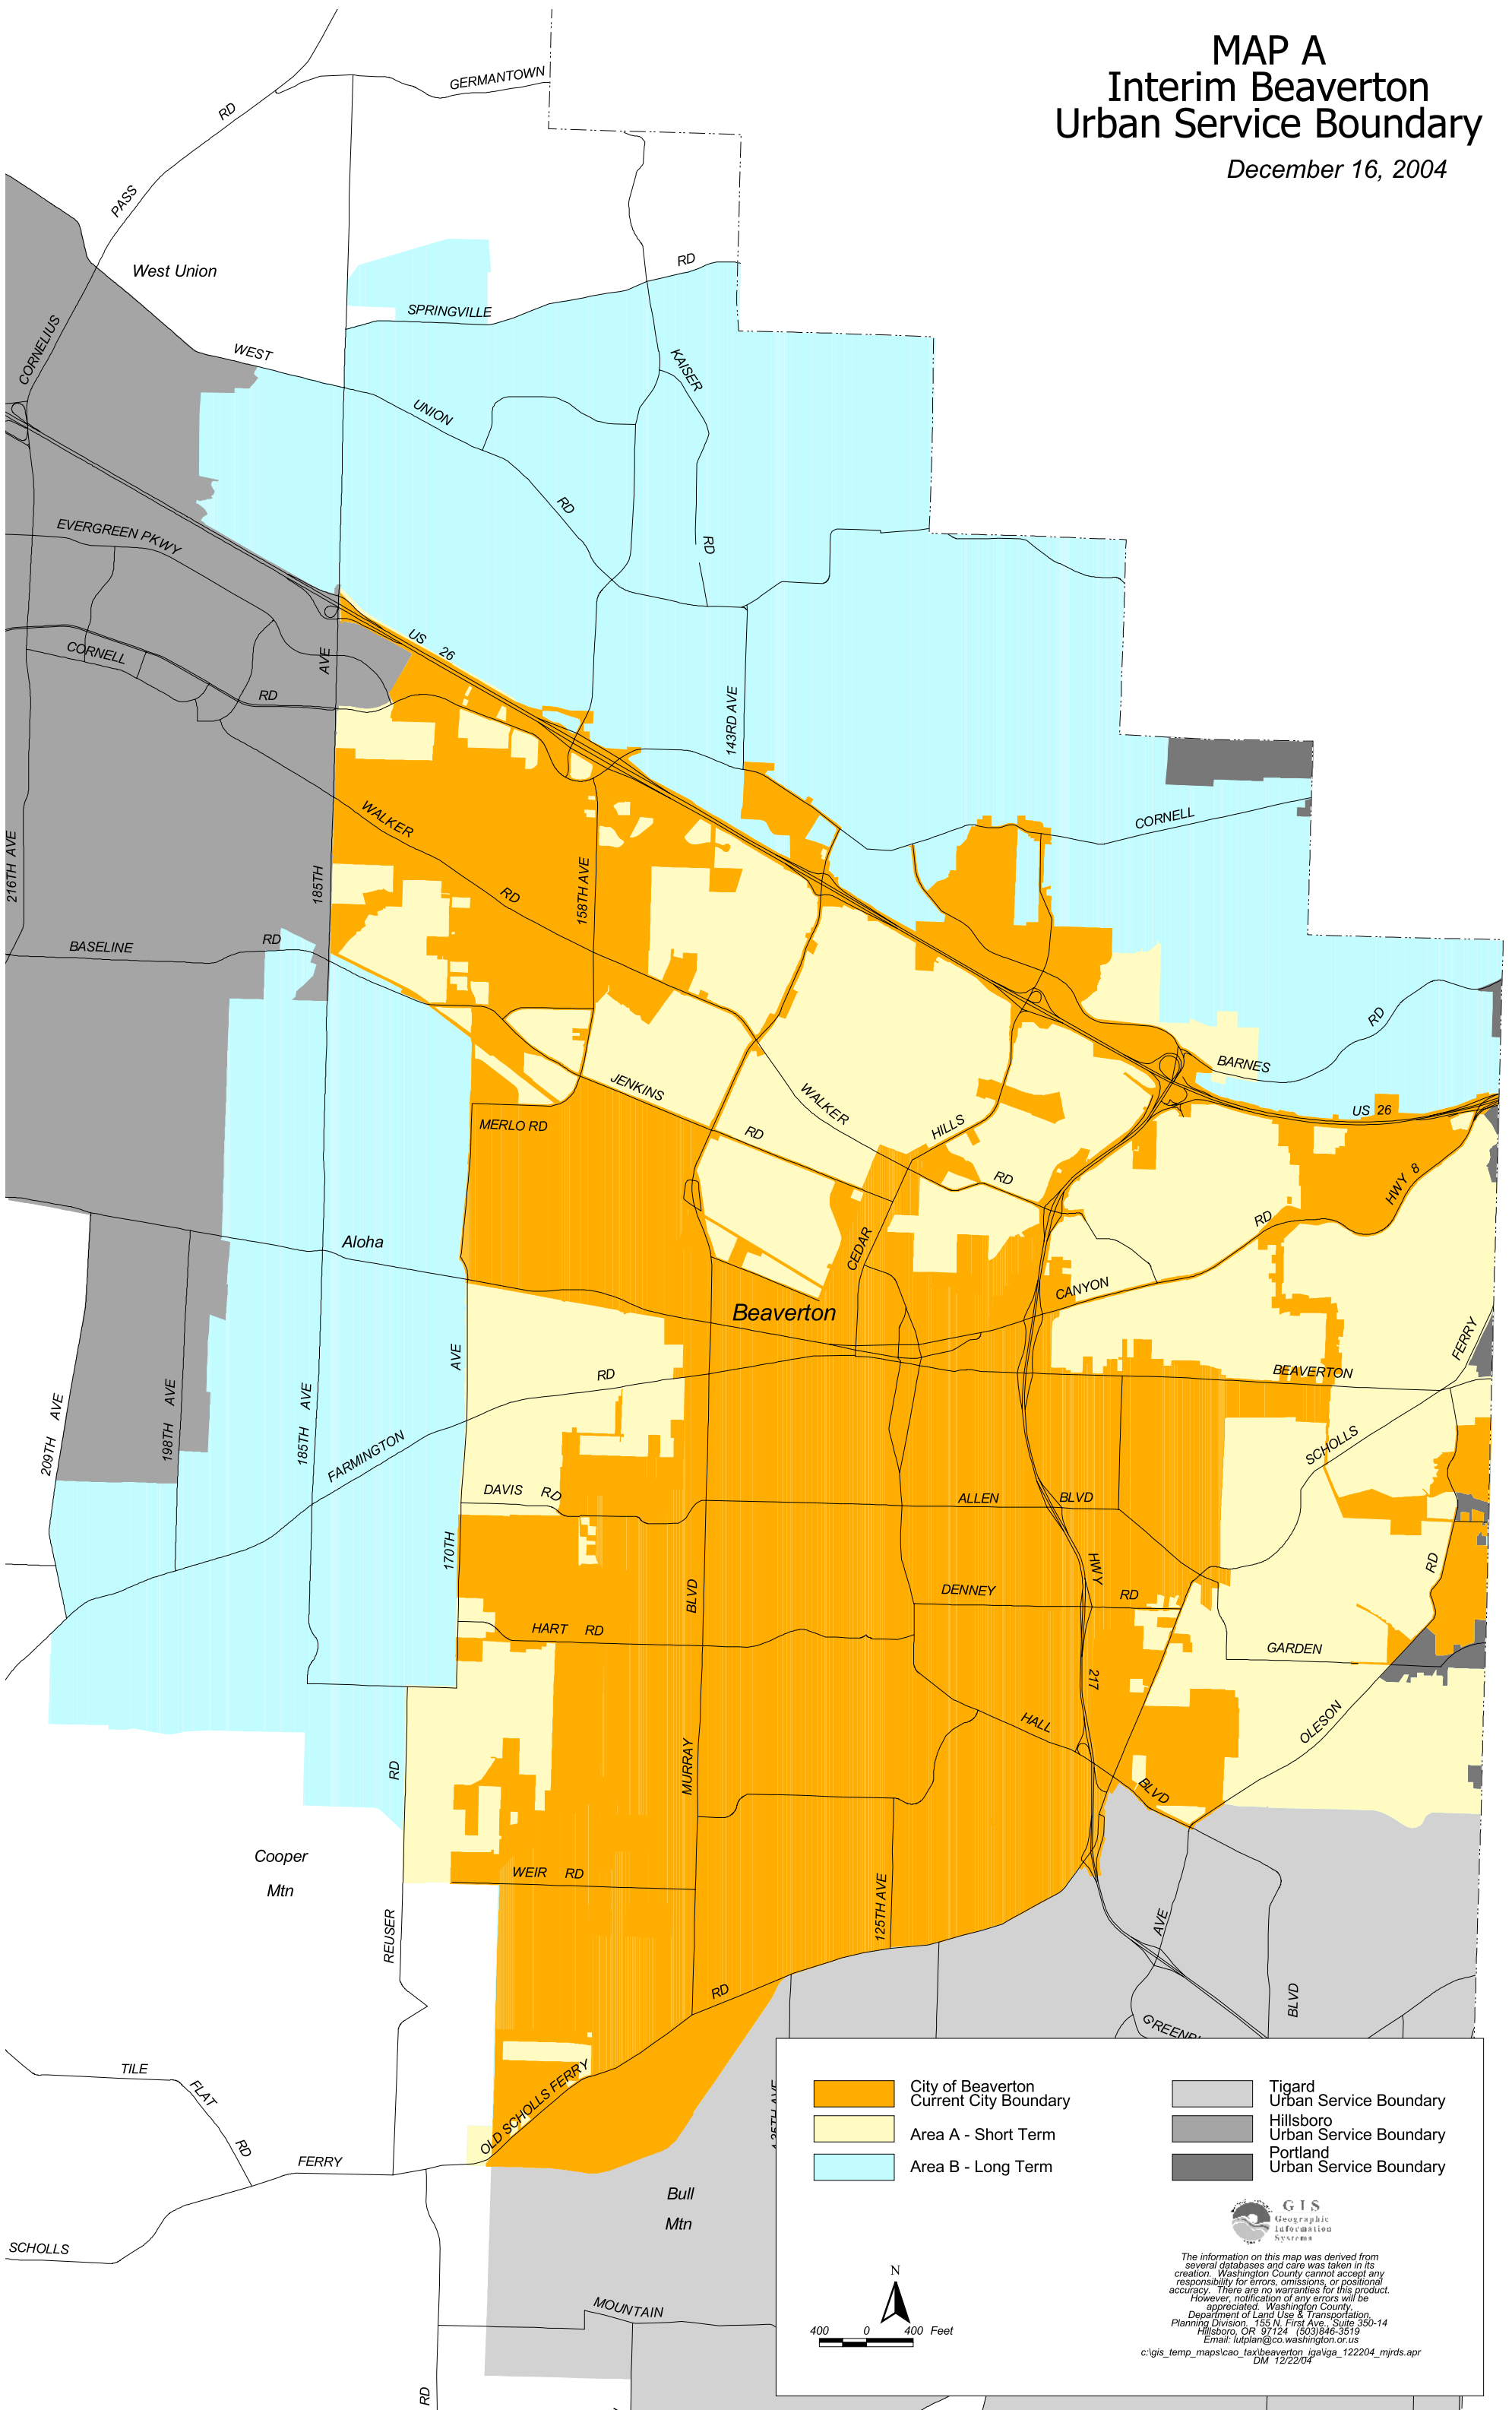

MAP A Interim Beaverton Urban Service Boundary

December 16, 2004

- City of Beaverton Current City Boundary
- Area A - Short Term
- Area B - Long Term

- Tigard Urban Service Boundary
- Hillsboro Urban Service Boundary
- Portland Urban Service Boundary

c:\gis_temp_maps\cao_tax\beaverton_iga\iga_122204_mjrd.apr
DM 12/22/04