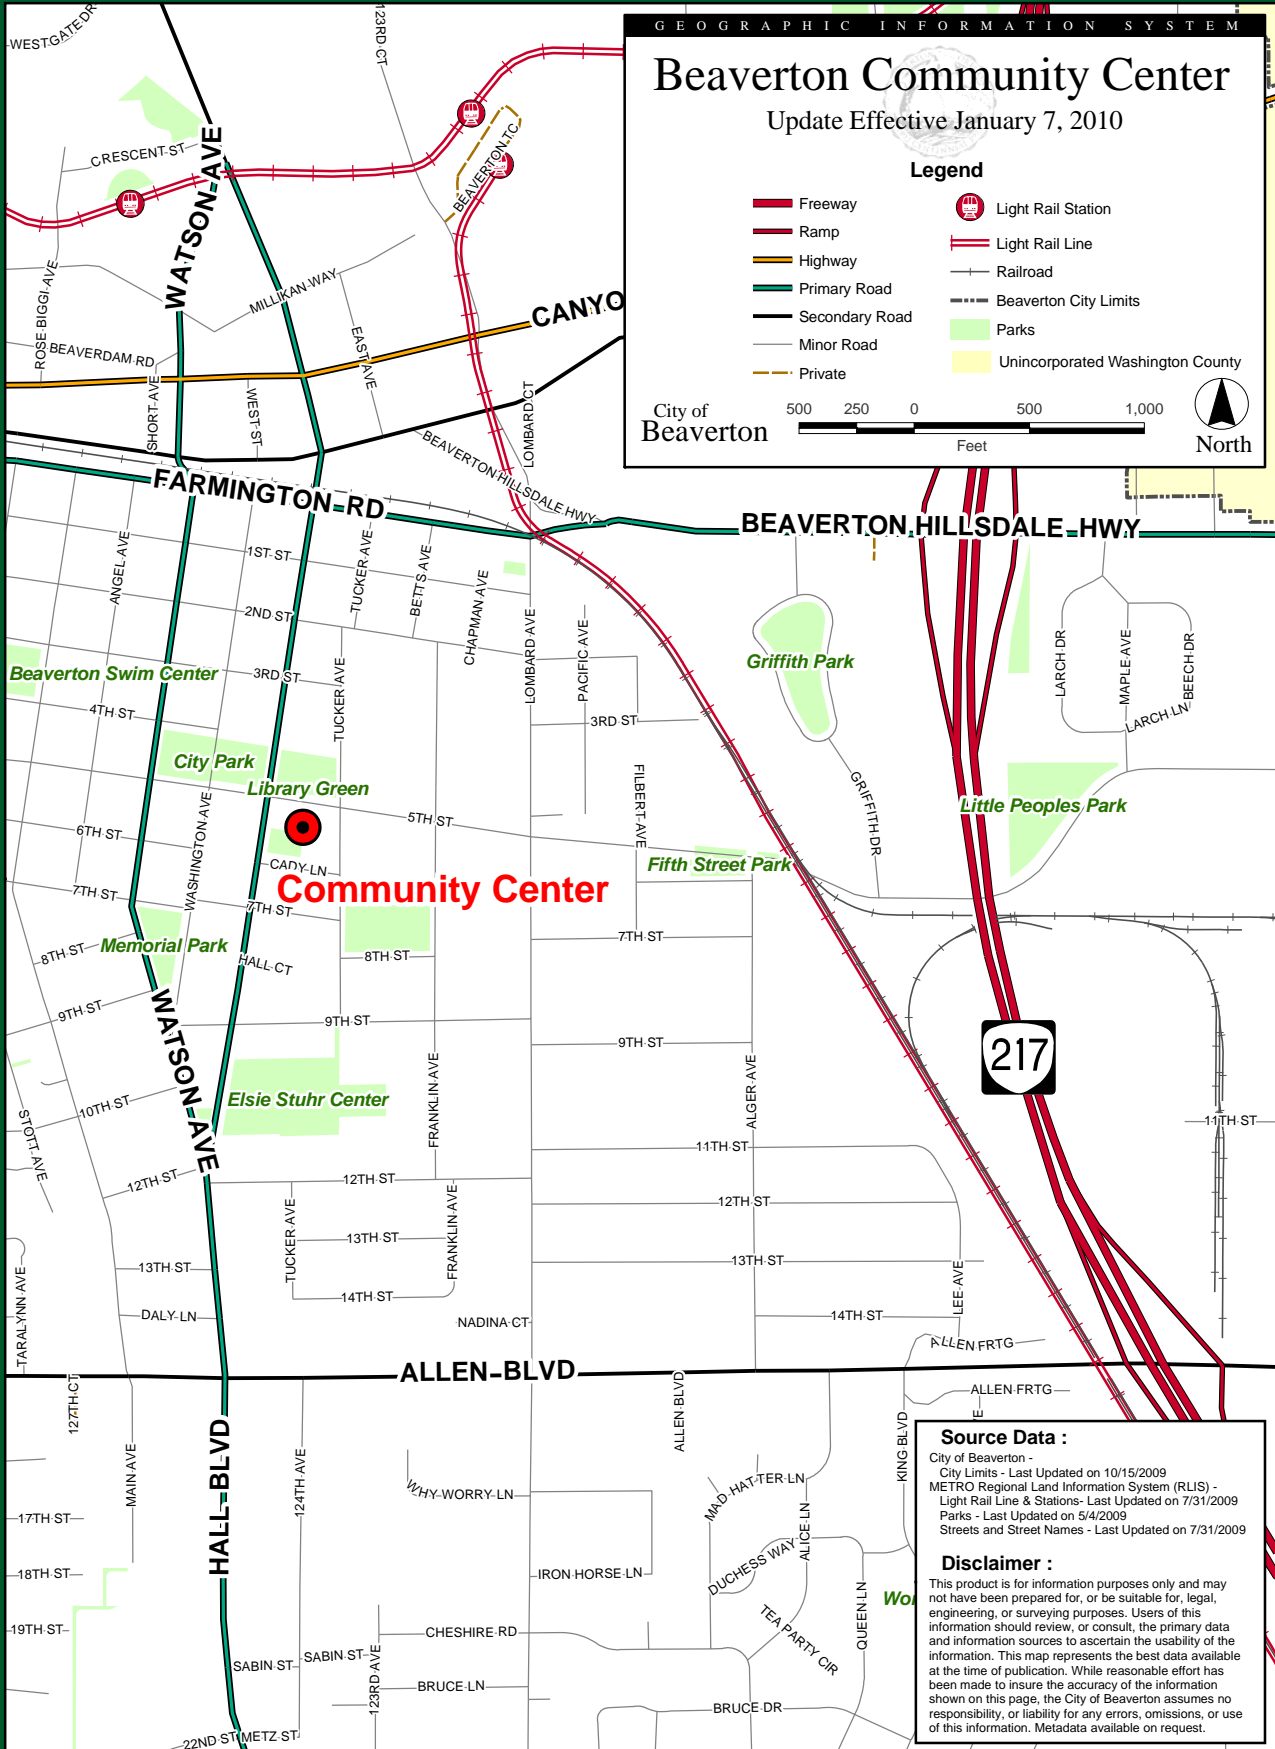

# Beaverton Community Center

Update Effective January 7, 2010

### Legend

- Freeway
- Ramp
- Highway
- Primary Road
- Secondary Road
- Minor Road
- Private
- Light Rail Station
- Light Rail Line
- Railroad
- Beaverton City Limits
- Parks
- Unincorporated Washington County

City of Beaverton

**Source Data :**  
 City of Beaverton -  
 City Limits - Last Updated on 10/15/2009  
 METRO Regional Land Information System (RLIS) -  
 Light Rail Line & Stations - Last Updated on 7/31/2009  
 Parks - Last Updated on 5/4/2009  
 Streets and Street Names - Last Updated on 7/31/2009