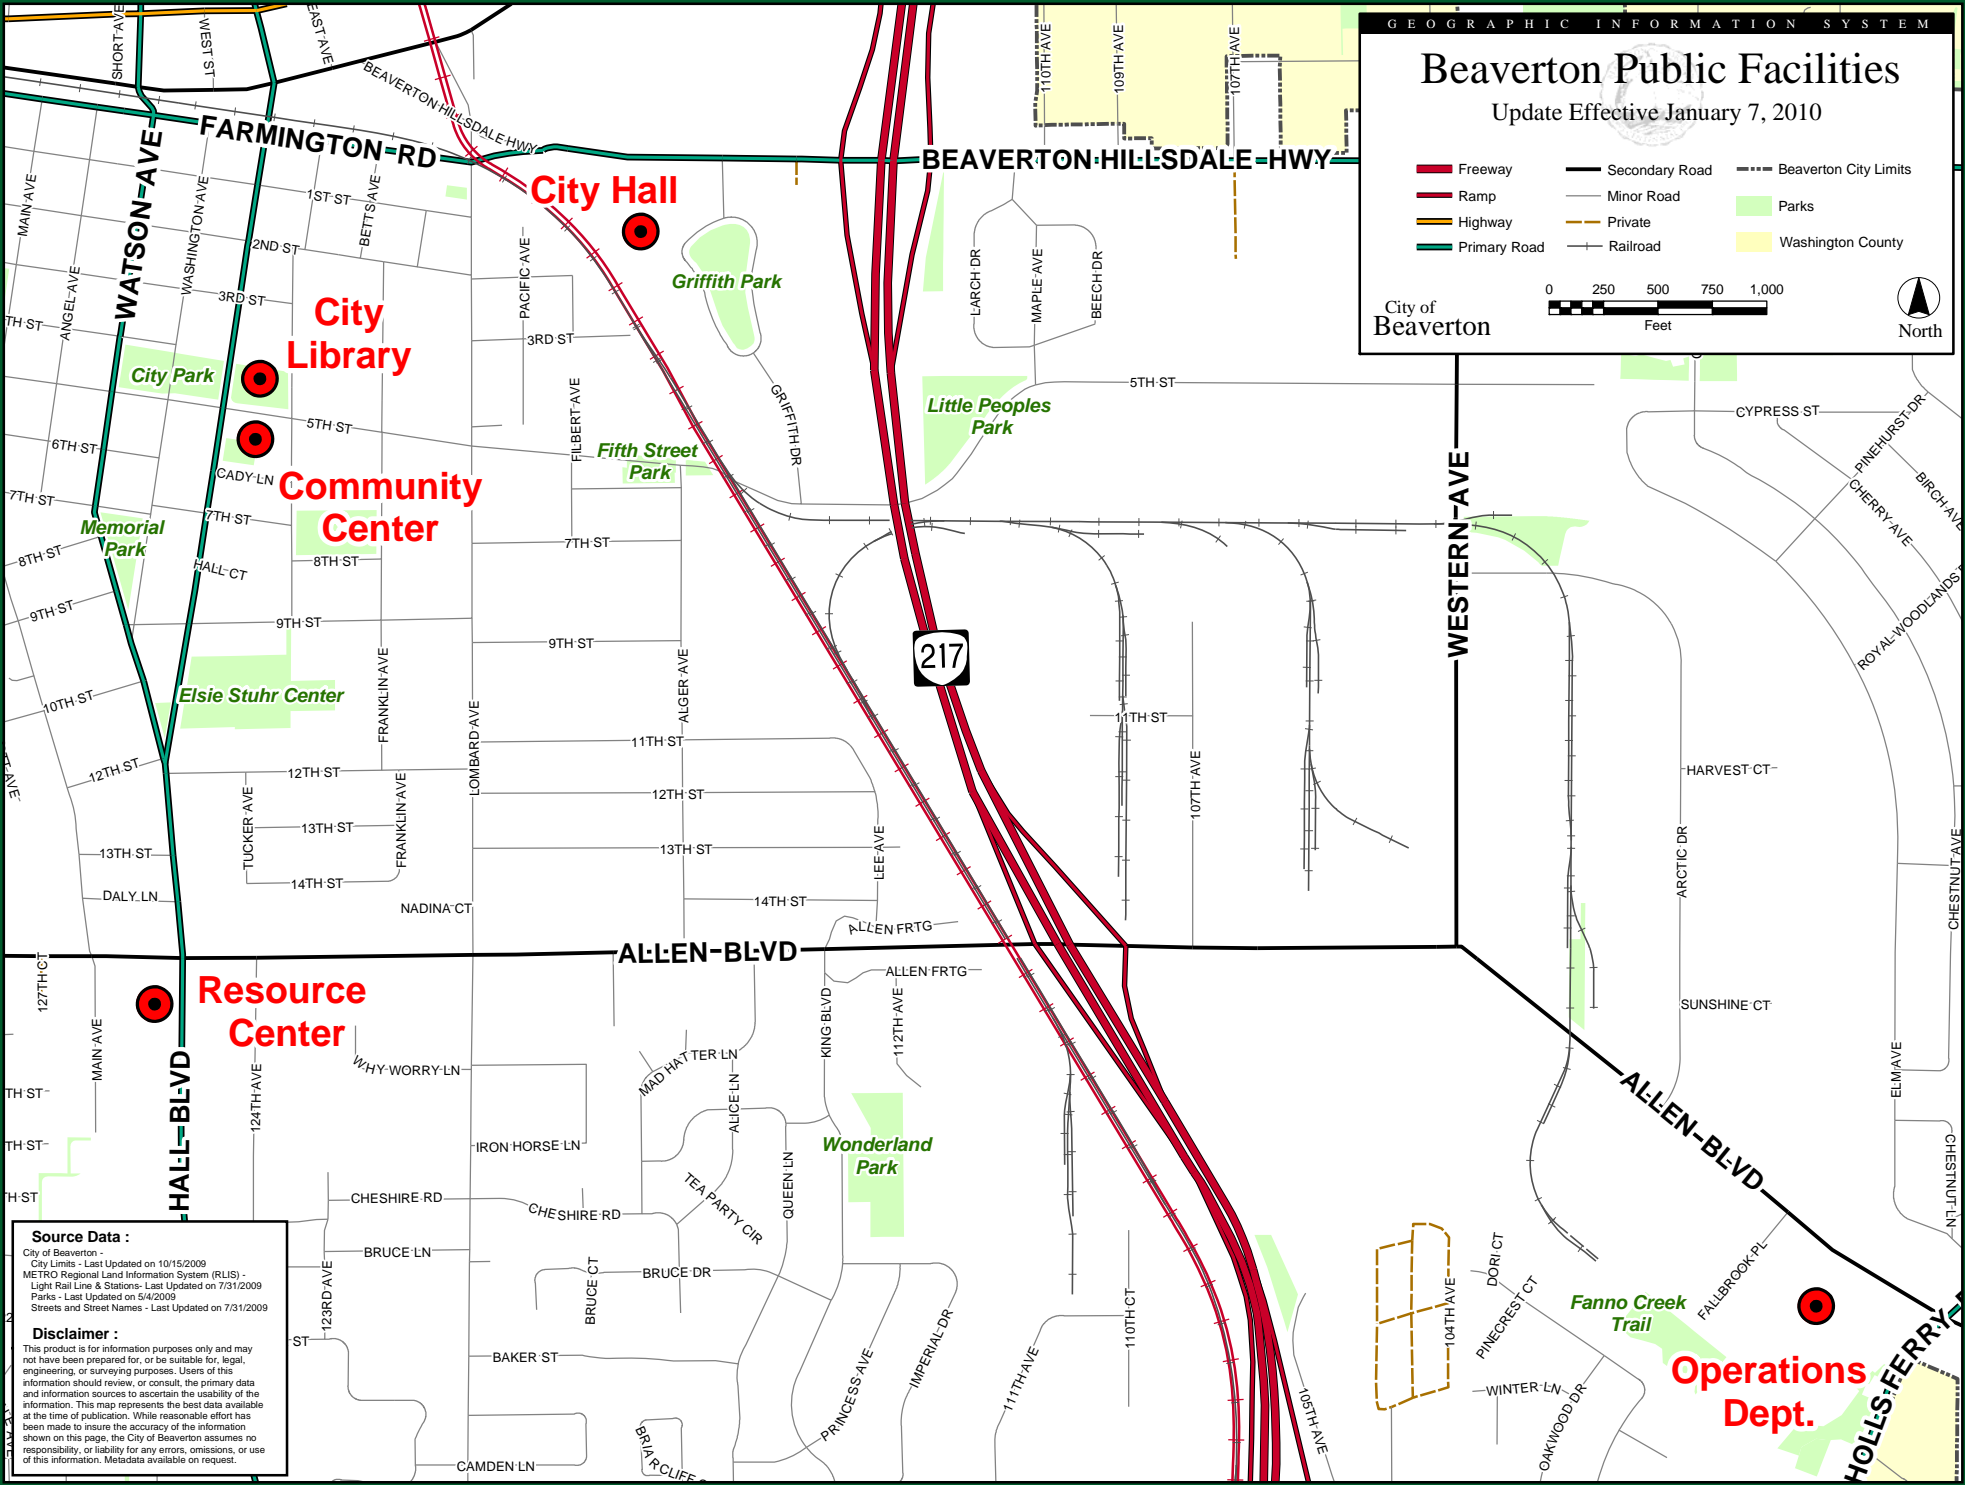

Beaverton Public Facilities

Update Effective January 7, 2010

- Freeway
- Ramp
- Highway
- Primary Road
- Secondary Road
- Minor Road
- Private
- Railroad
- Beaverton City Limits
- Parks
- Washington County

City of Beaverton