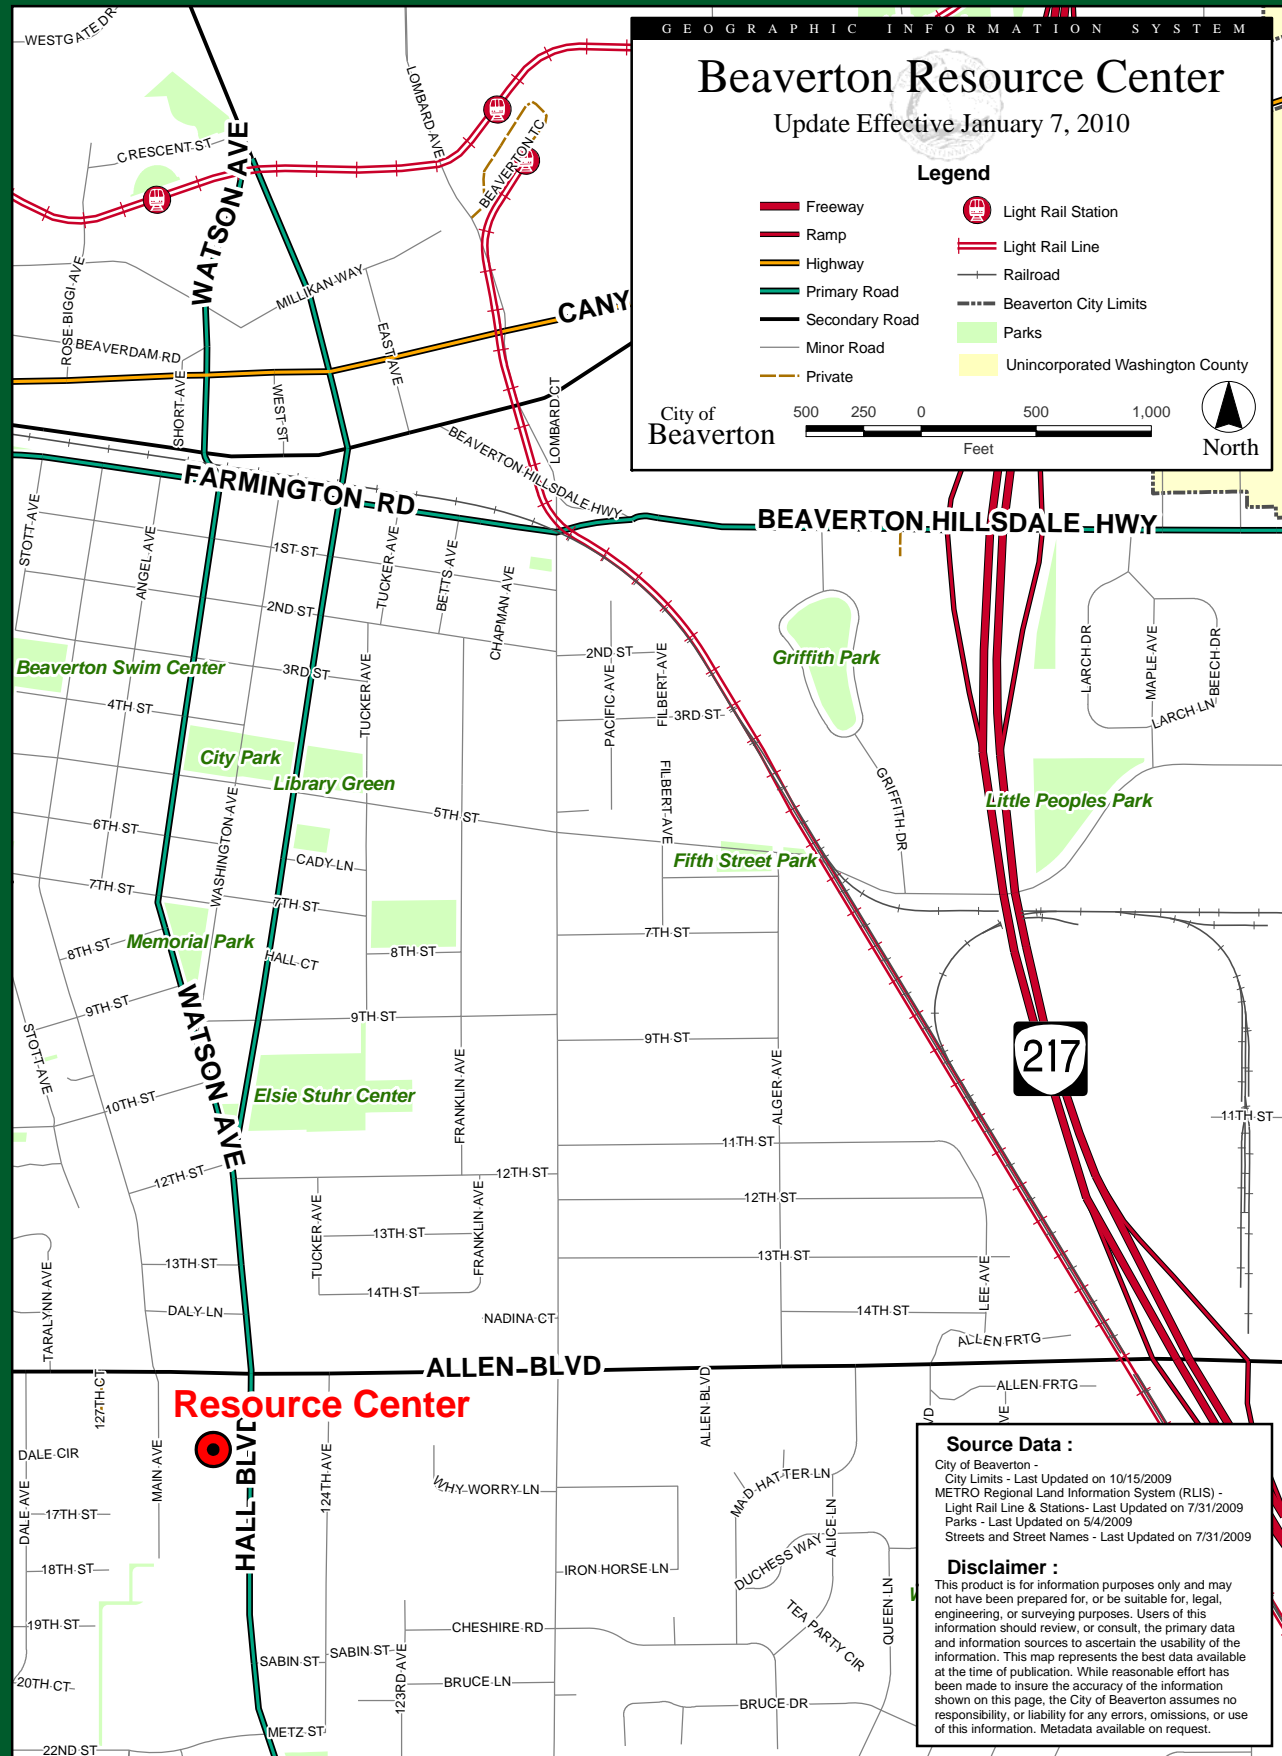

Beaverton Resource Center

Update Effective January 7, 2010

Legend

- Freeway
- Ramp
- Highway
- Primary Road
- Secondary Road
- Minor Road
- Private
- Light Rail Station
- Light Rail Line
- Railroad
- Beaverton City Limits
- Parks
- Unincorporated Washington County

City of Beaverton

Source Data :

City of Beaverton -
City Limits - Last Updated on 10/15/2009
METRO Regional Land Information System (RLIS) -
Light Rail Line & Stations- Last Updated on 7/31/2009
Parks - Last Updated on 5/4/2009
Streets and Street Names - Last Updated on 7/31/2009

Disclaimer :