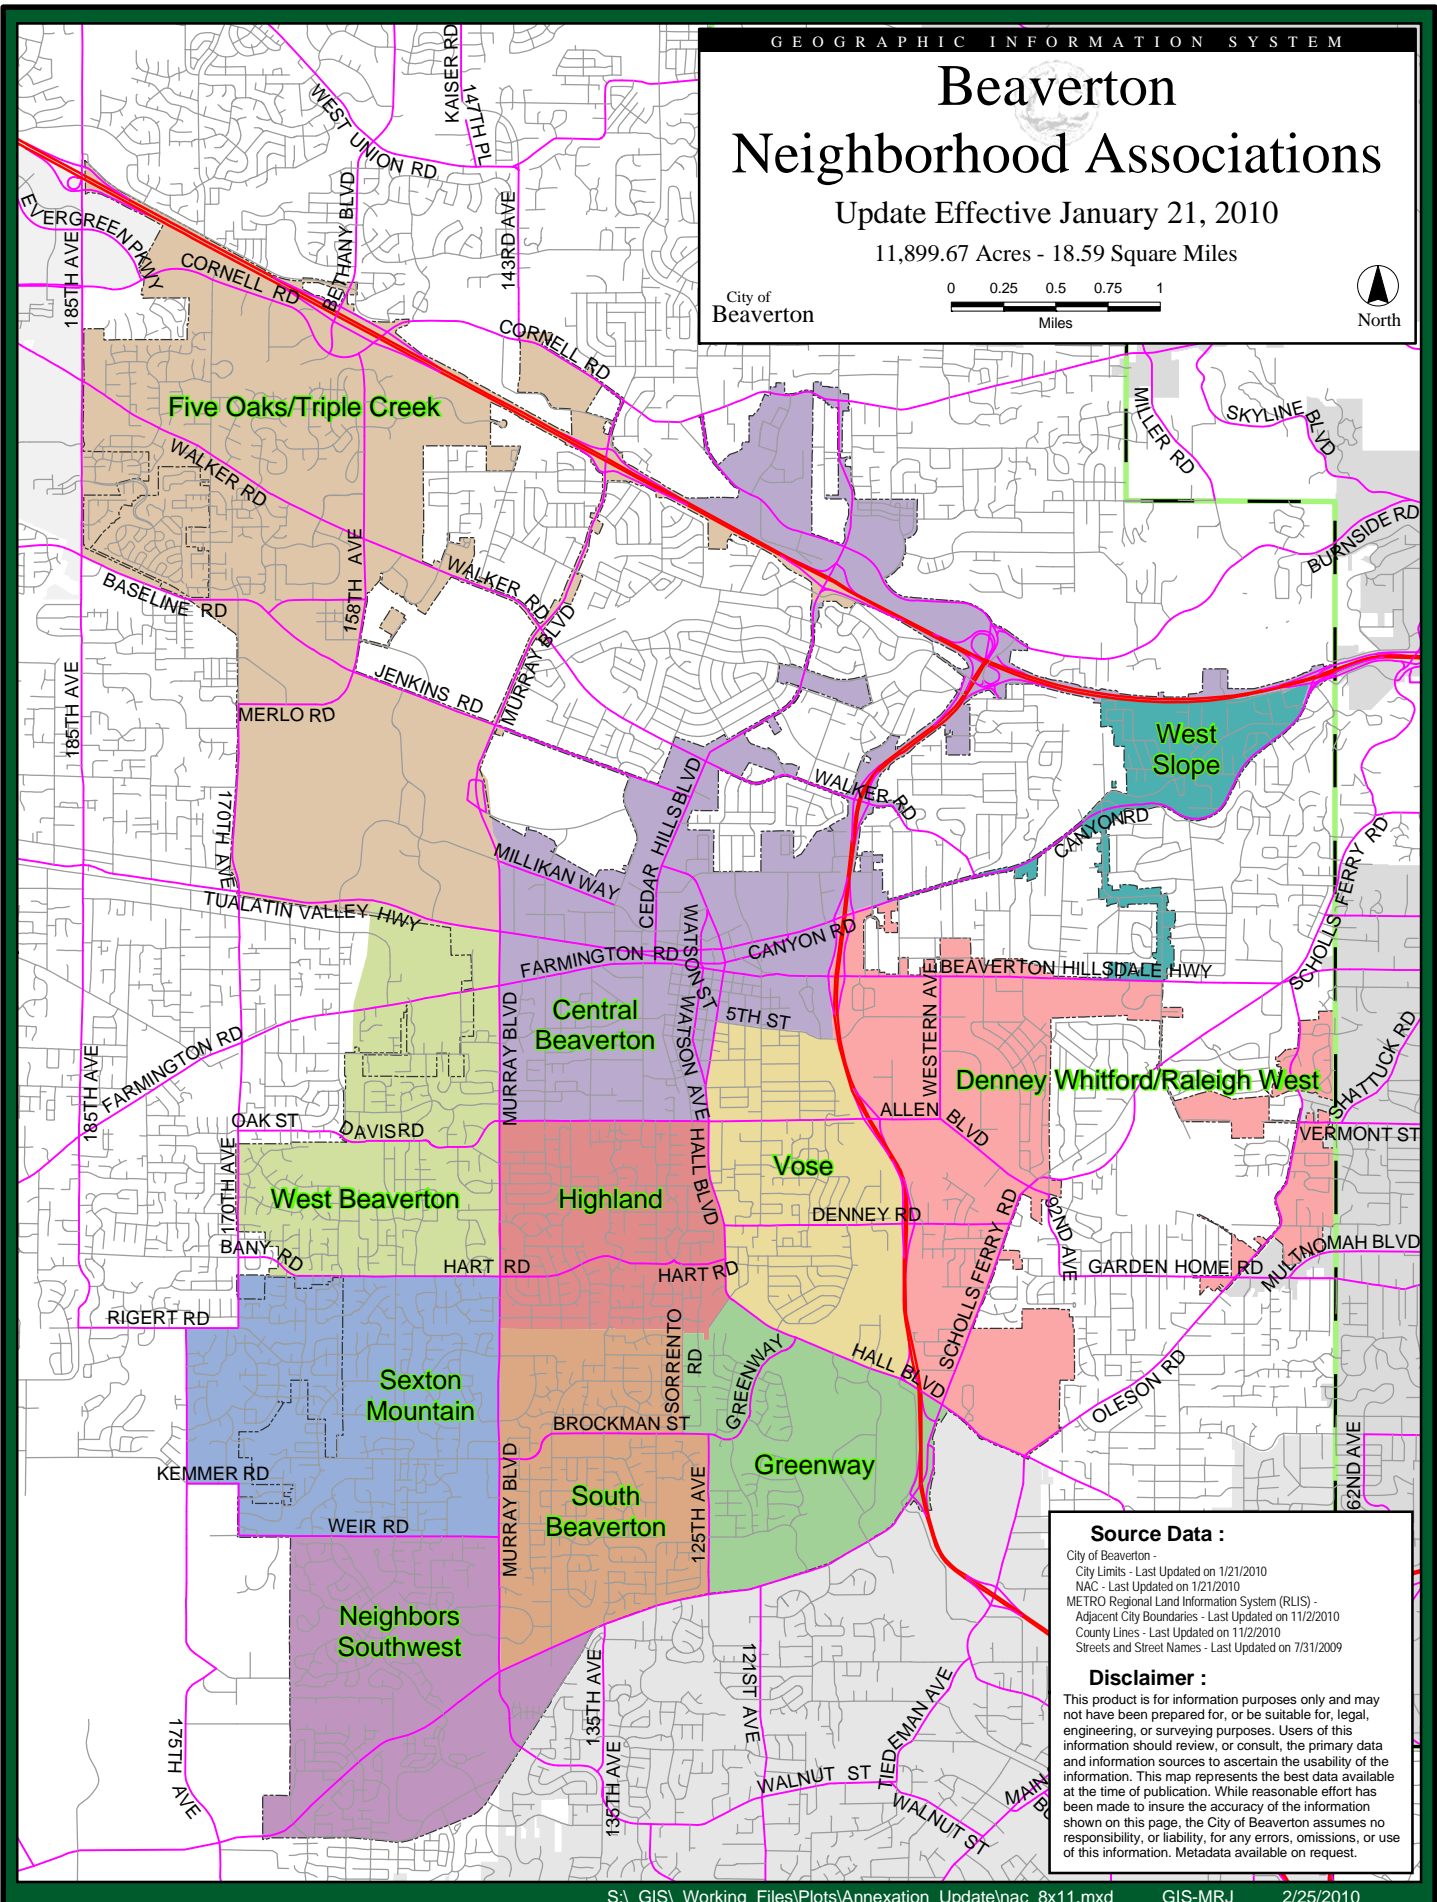

Beaverton Neighborhood Associations

Update Effective January 21, 2010

11,899.67 Acres - 18.59 Square Miles

City of
Beaverton

Source Data :

City of Beaverton -
City Limits - Last Updated on 1/21/2010
NAC - Last Updated on 1/21/2010
METRO Regional Land Information System (RLIS) -
Adjacent City Boundaries - Last Updated on 11/2/2010
County Lines - Last Updated on 11/2/2010
Streets and Street Names - Last Updated on 7/31/2009

Disclaimer :