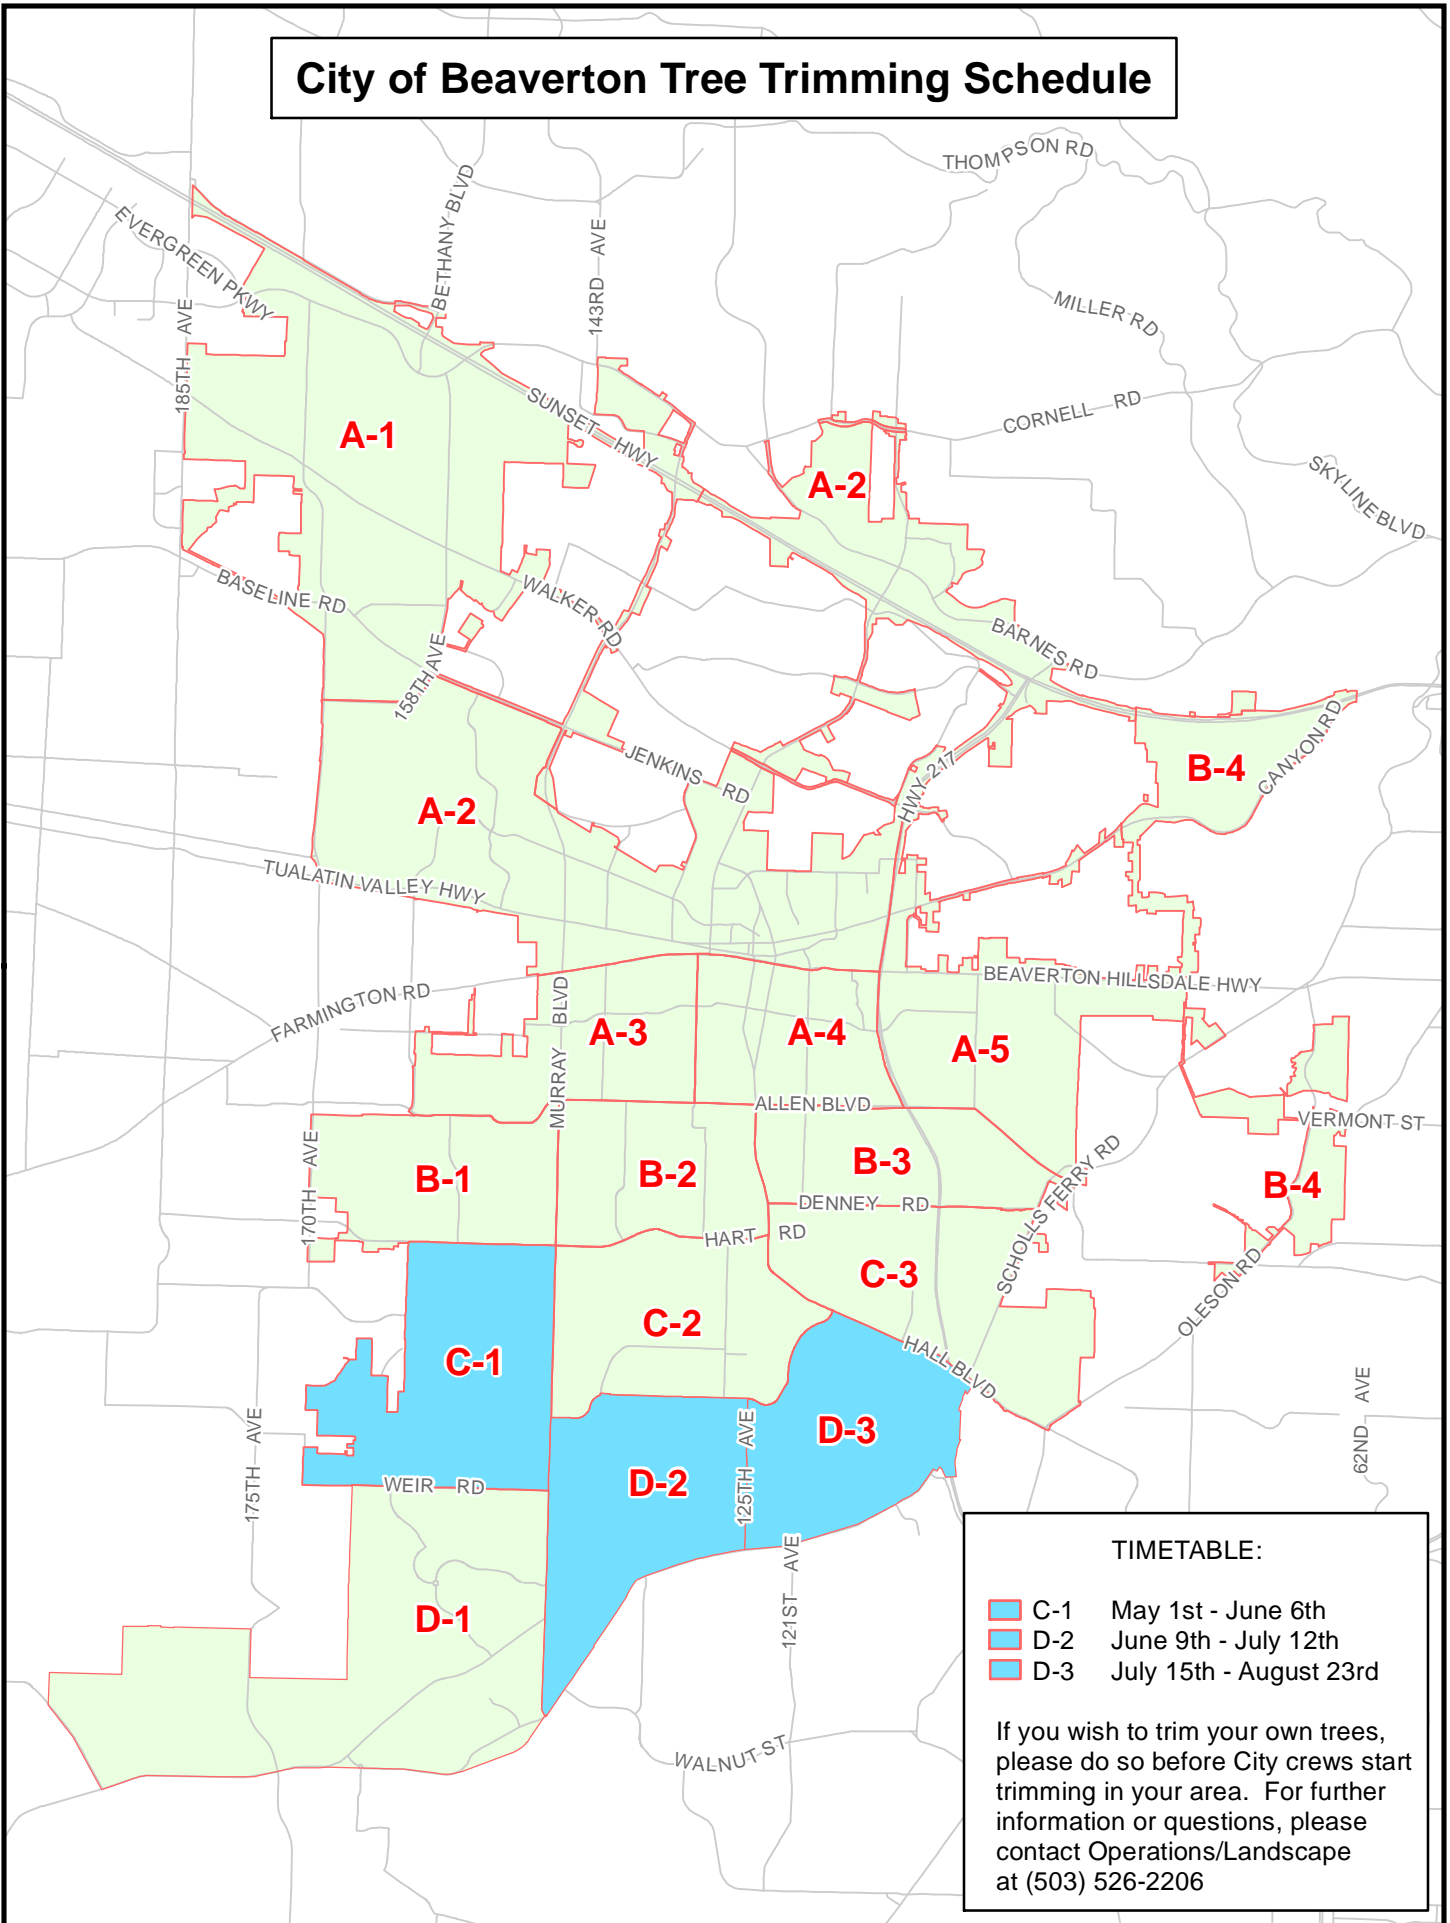

City of Beaverton Tree Trimming Schedule

TIMETABLE:

- C-1 May 1st - June 6th
- D-2 June 9th - July 12th
- D-3 July 15th - August 23rd

If you wish to trim your own trees, please do so before City crews start trimming in your area. For further information or questions, please contact Operations/Landscape at (503) 526-2206