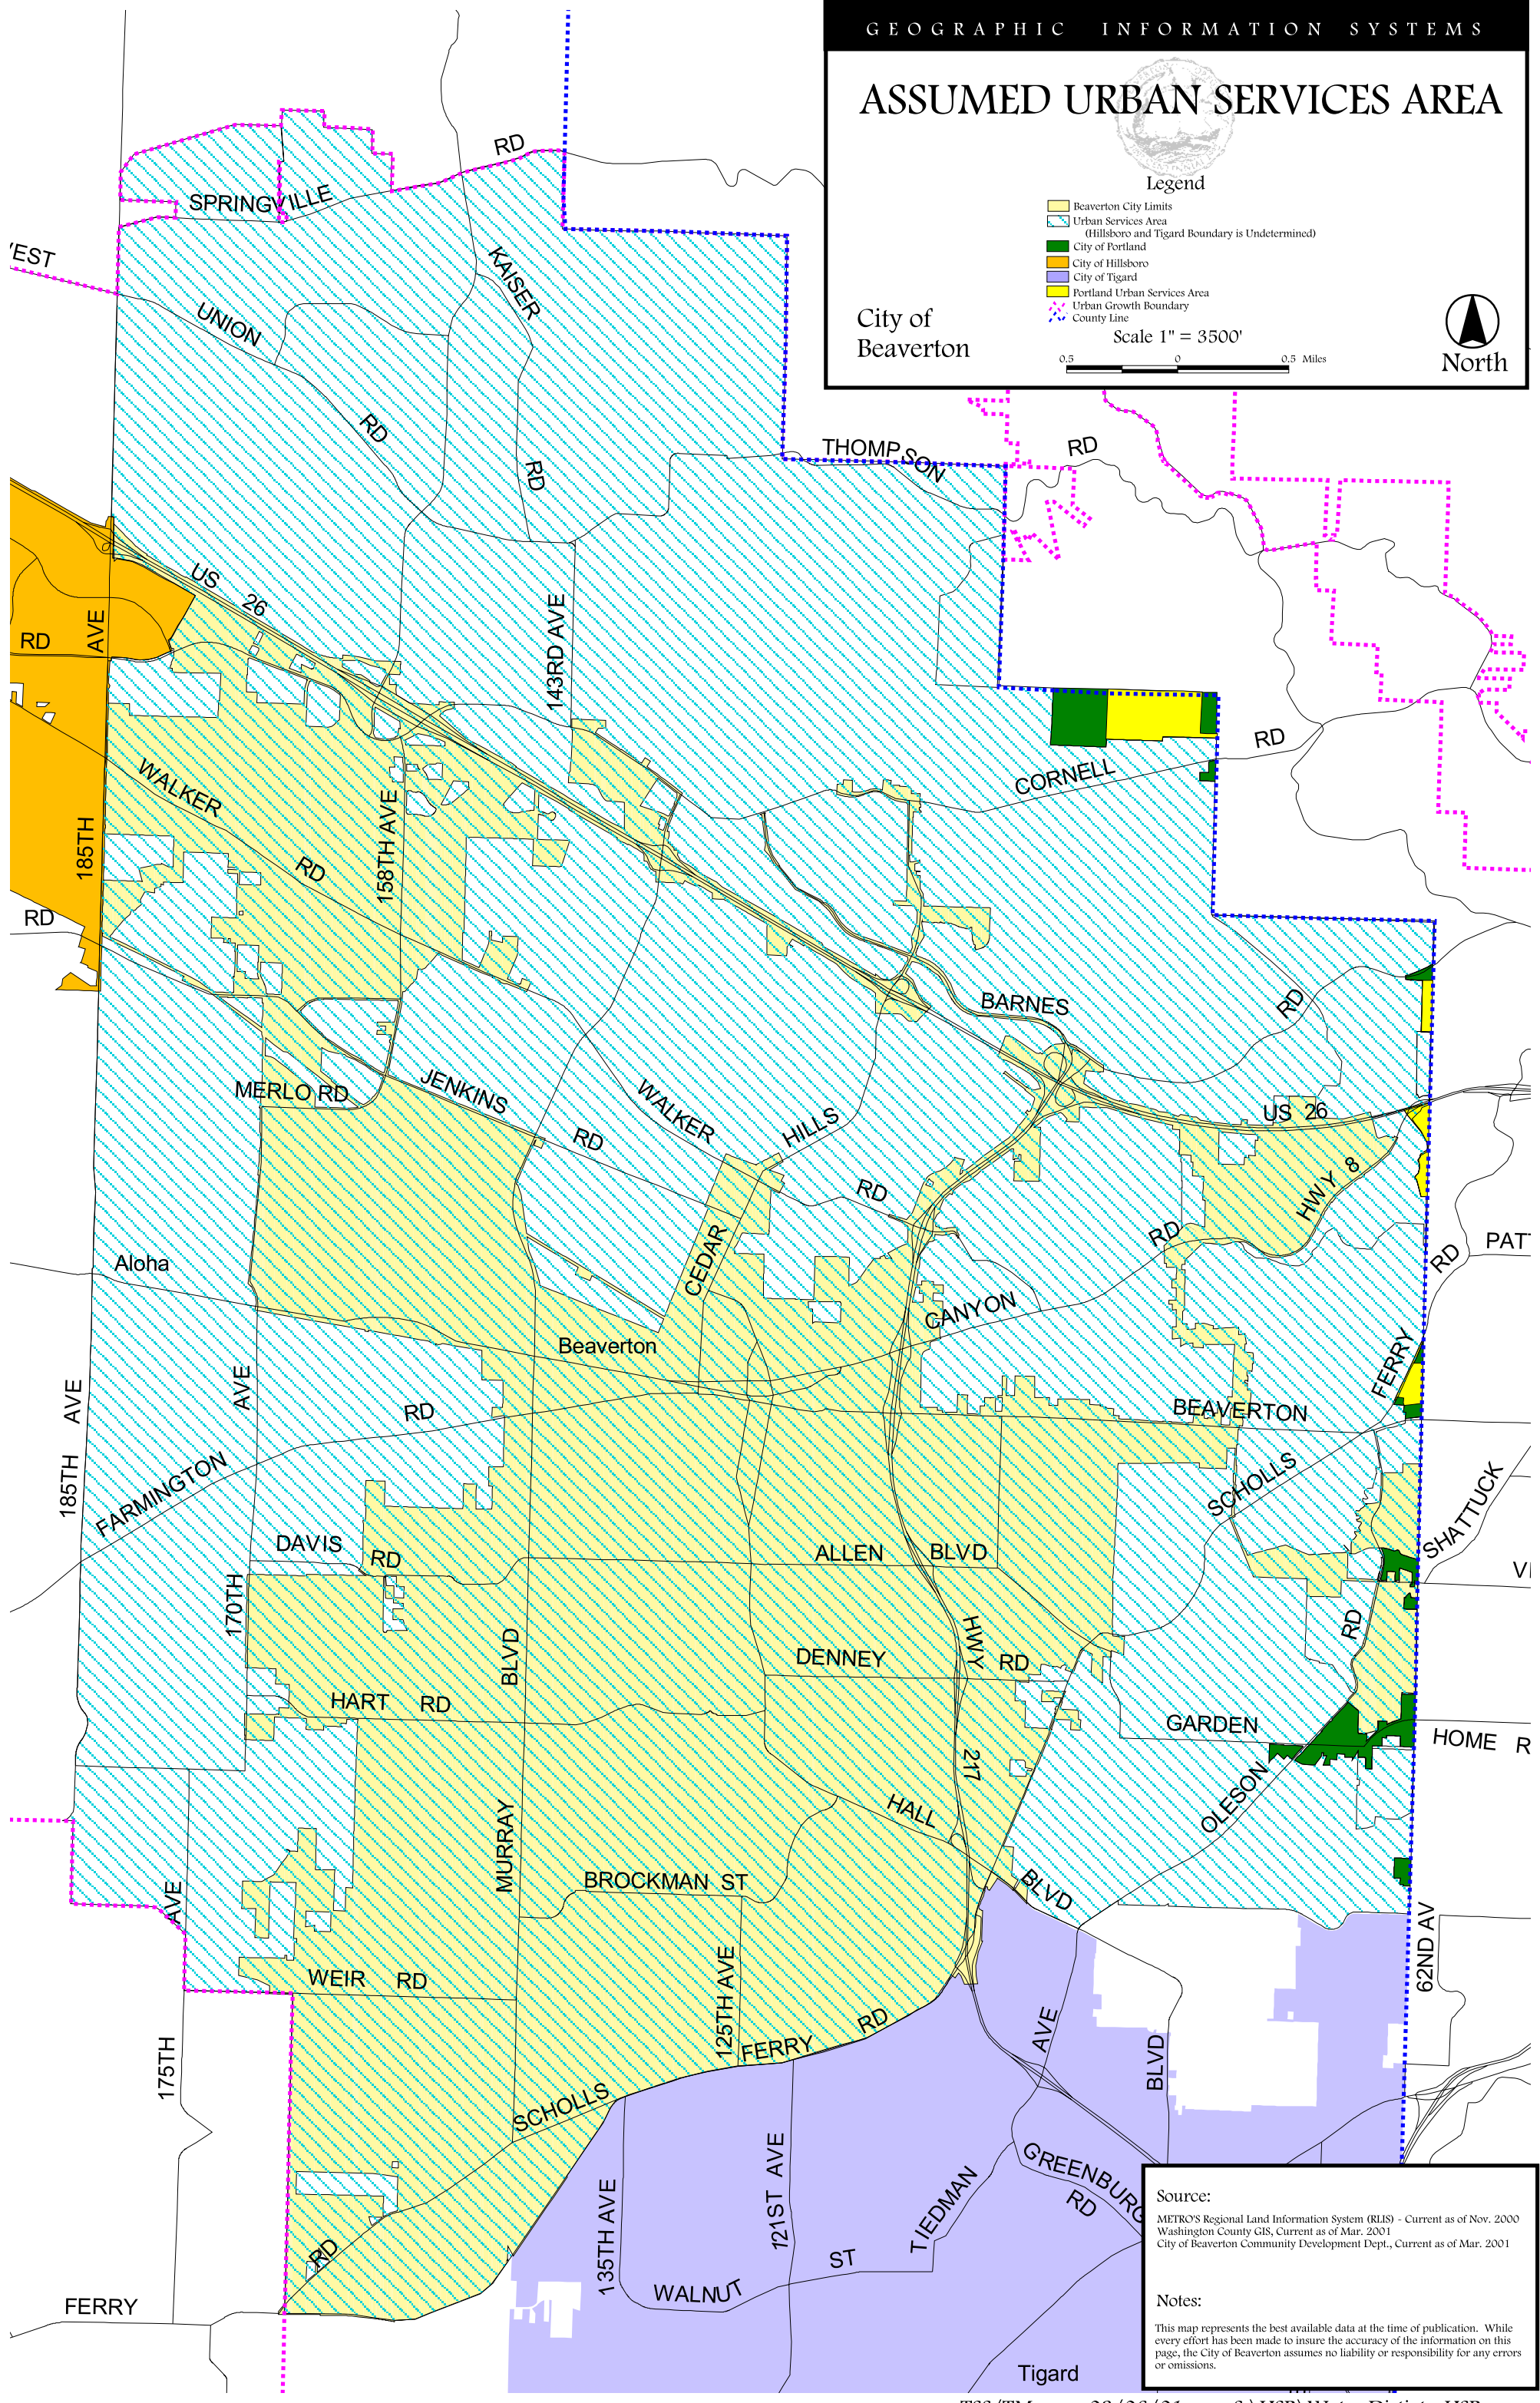

ASSUMED URBAN SERVICES AREA

Legend

- Beaverton City Limits
- Urban Services Area (Hillsboro and Tigard Boundary is Undetermined)
- City of Portland
- City of Hillsboro
- City of Tigard
- Portland Urban Services Area
- Urban Growth Boundary
- County Line

City of Beaverton

Scale 1" = 3500'

0.5 0 0.5 Miles

Source:
 METRO'S Regional Land Information System (RLIS) - Current as of Nov. 2000
 Washington County GIS, Current as of Mar. 2001
 City of Beaverton Community Development Dept., Current as of Mar. 2001

Notes:
 This map represents the best available data at the time of publication. While every effort has been made to insure the accuracy of the information on this page, the City of Beaverton assumes no liability or responsibility for any errors or omissions.