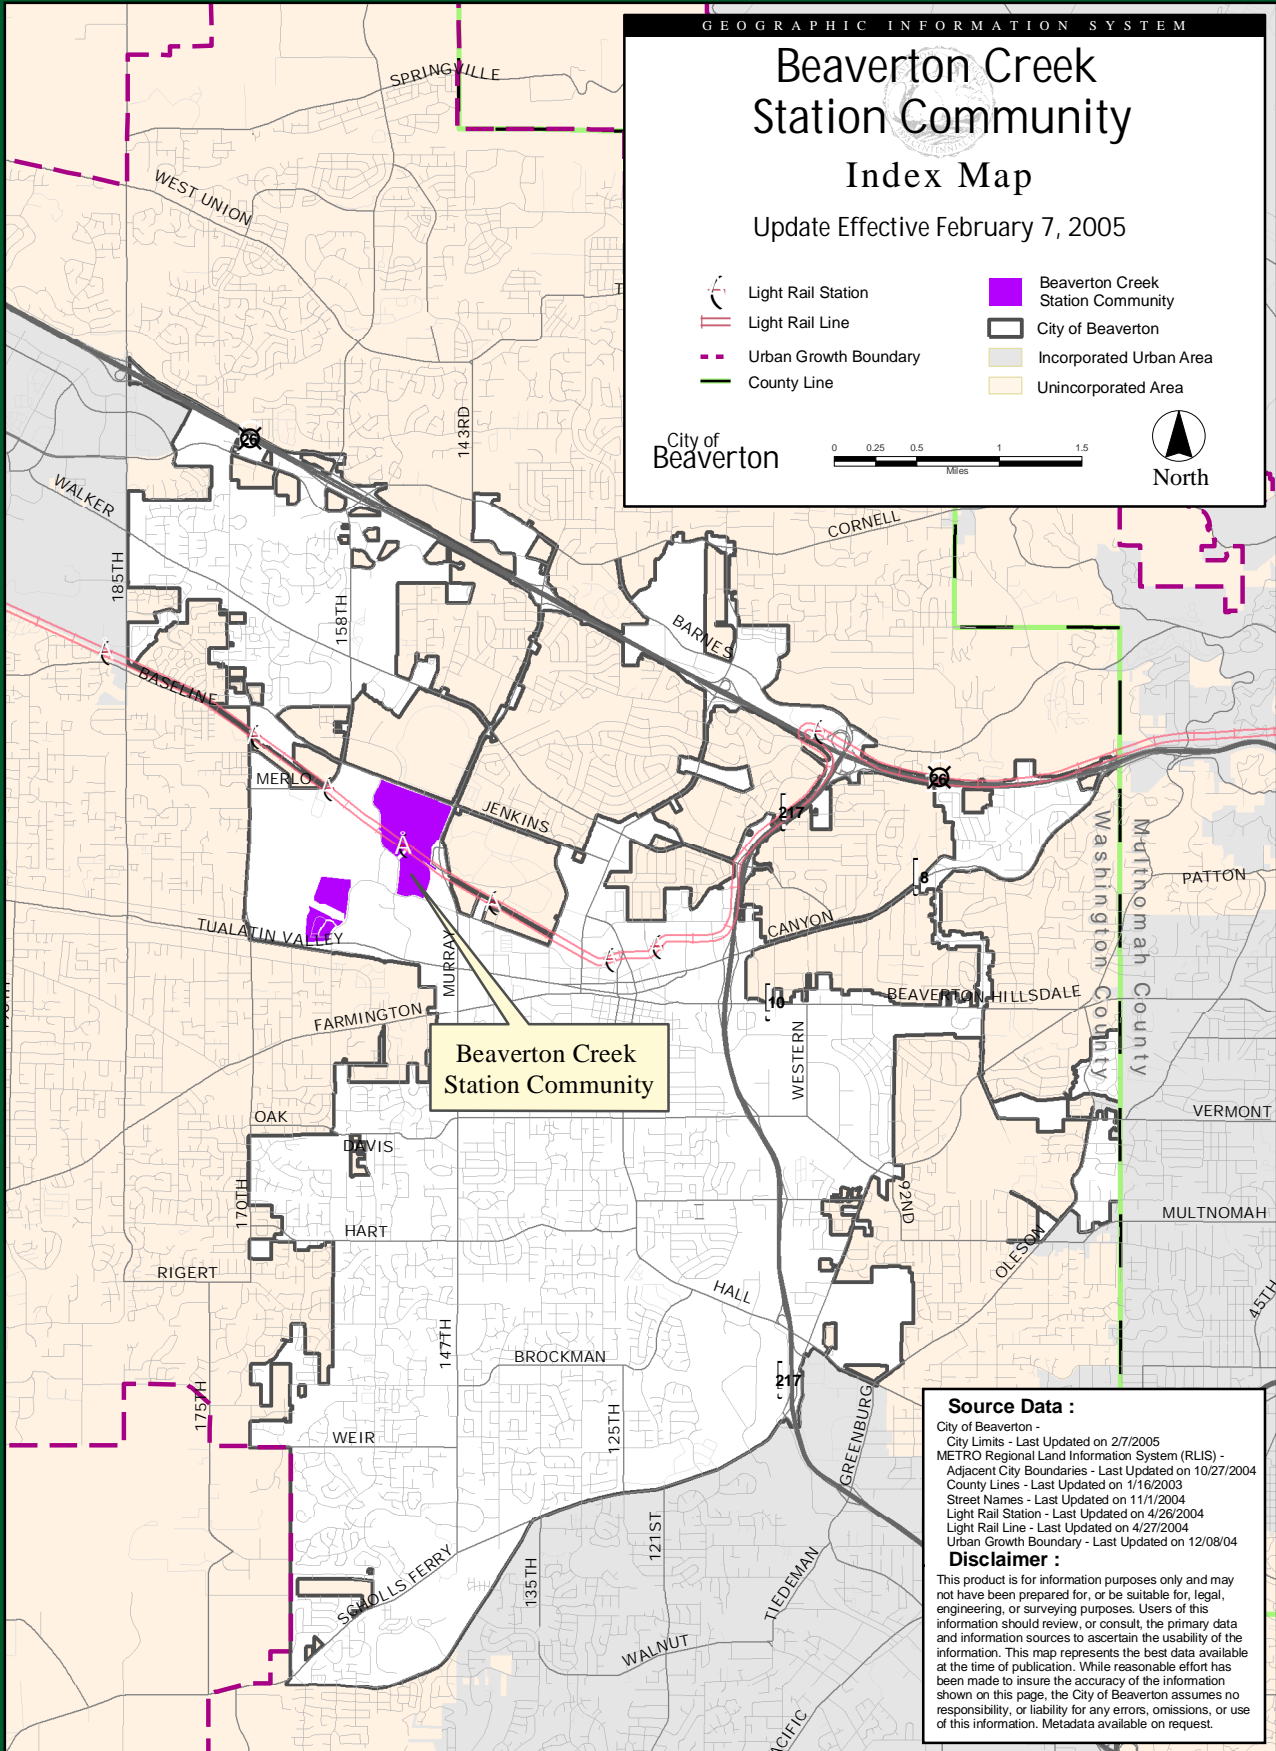

Beaverton Creek Station Community Index Map

Update Effective February 7, 2005

- Light Rail Station
- Light Rail Line
- Urban Growth Boundary
- County Line
- Beaverton Creek Station Community
- City of Beaverton
- Incorporated Urban Area
- Unincorporated Area

City of Beaverton

Beaverton Creek Station Community