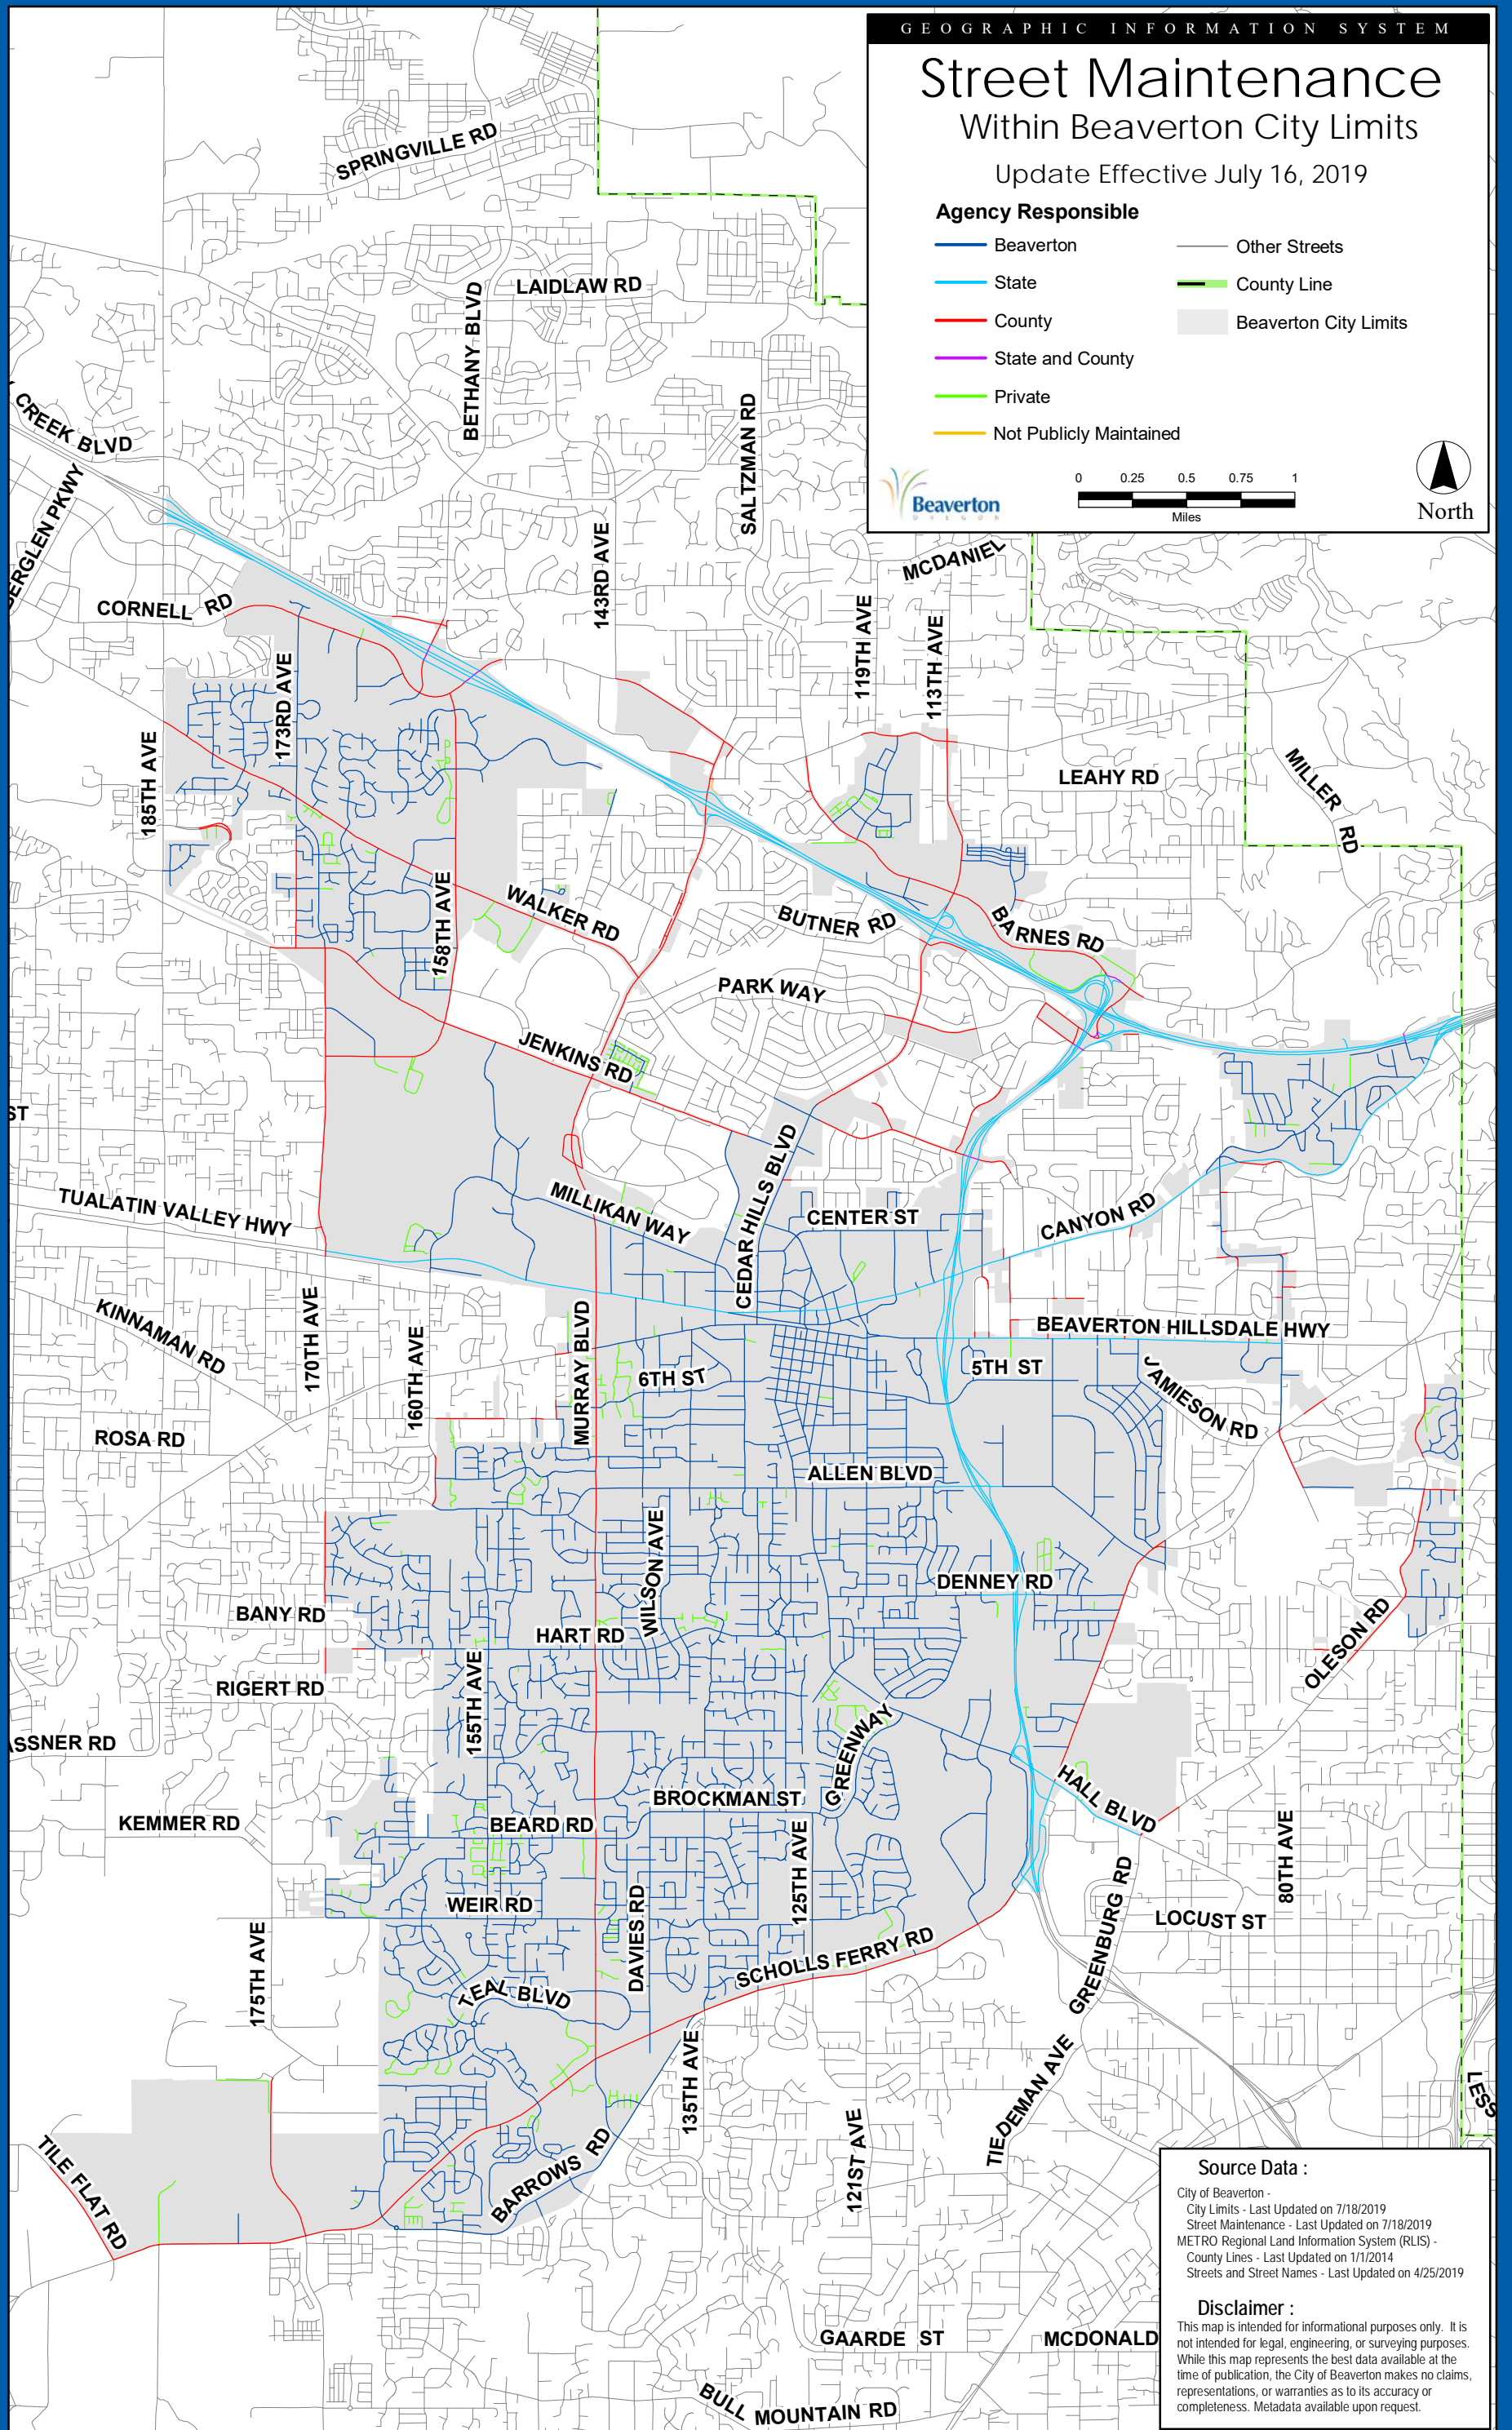

Street Maintenance

Within Beaverton City Limits

Update Effective July 16, 2019

Agency Responsible

- Beaverton
- State
- County
- State and County
- Private
- Not Publicly Maintained
- Other Streets
- County Line
- Beaverton City Limits

Source Data :
 City of Beaverton -
 City Limits - Last Updated on 7/18/2019
 Street Maintenance - Last Updated on 7/18/2019
 METRO Regional Land Information System (RLIS) -
 County Lines - Last Updated on 1/1/2014
 Streets and Street Names - Last Updated on 4/25/2019

Disclaimer :
 This map is intended for informational purposes only. It is not intended for legal, engineering, or surveying purposes. While this map represents the best data available at the time of publication, the City of Beaverton makes no claims, representations, or warranties as to its accuracy or completeness. Metadata available upon request.