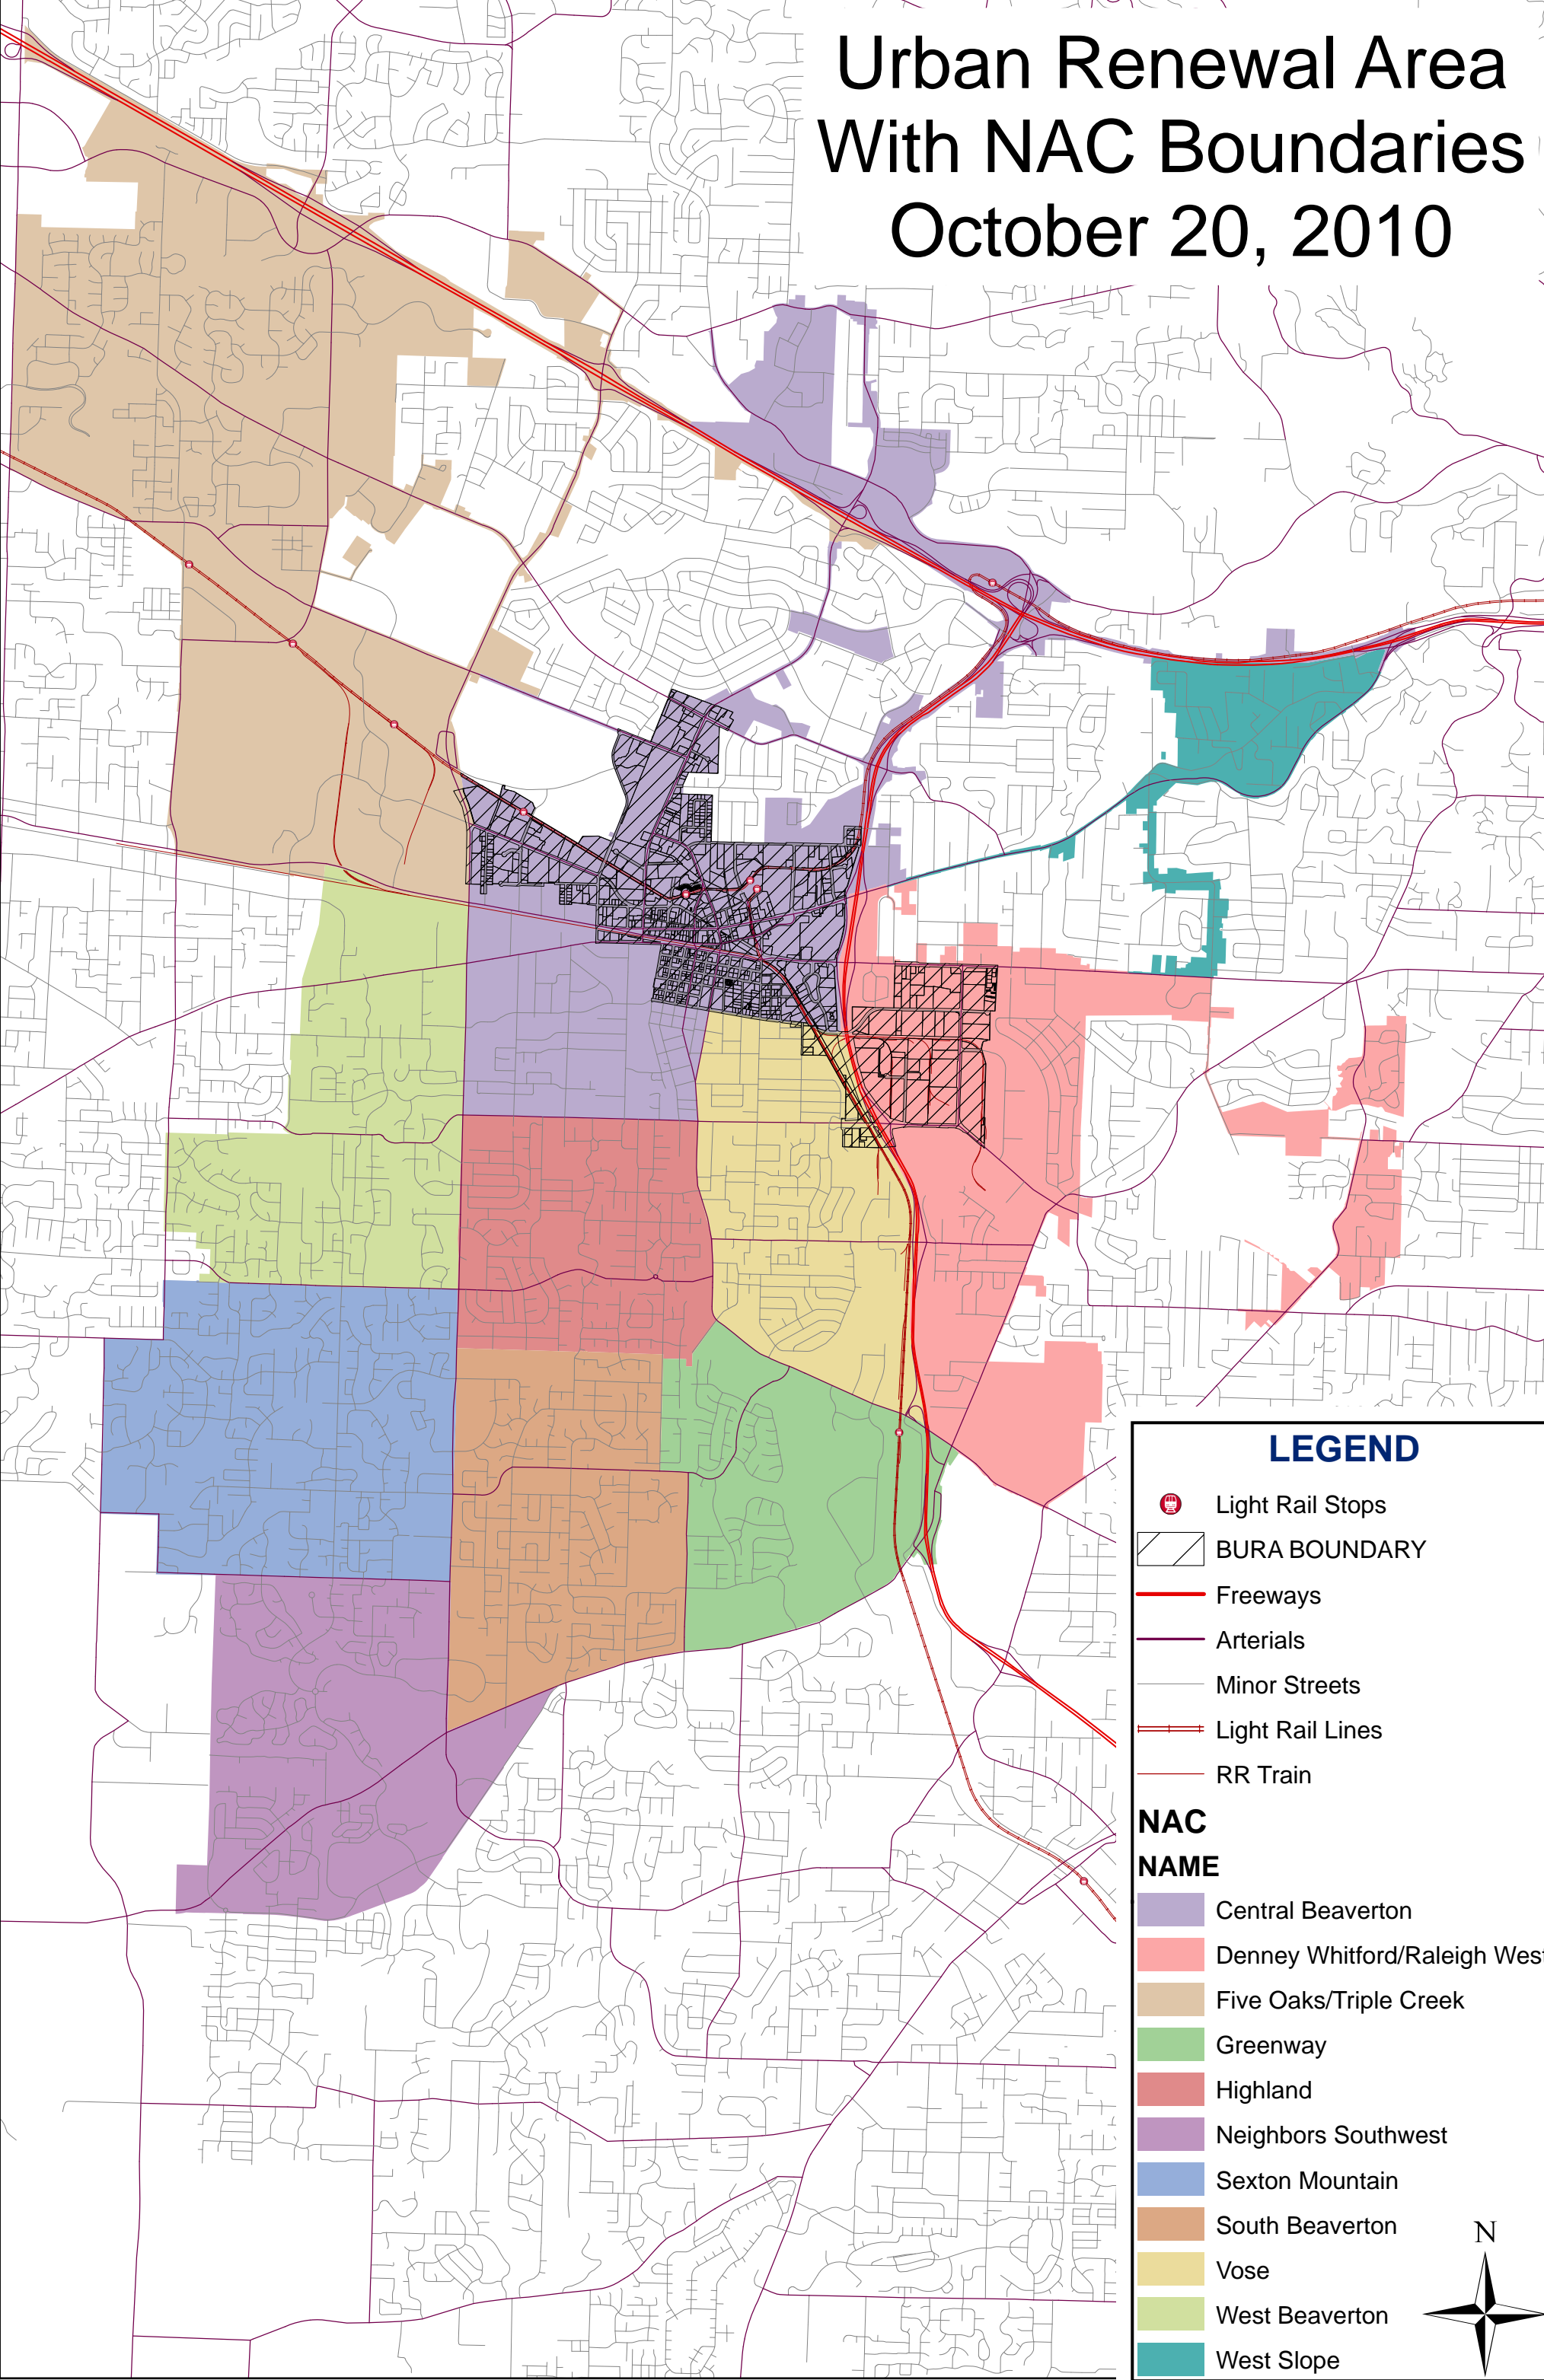

Urban Renewal Area With NAC Boundaries October 20, 2010

LEGEND

- Light Rail Stops
 - BURR BOUNDARY
 - Freeways
 - Arterials
 - Minor Streets
 - Light Rail Lines
 - RR Train
- NAC NAME**
- Central Beaverton
 - Denney Whitford/Raleigh West
 - Five Oaks/Triple Creek
 - Greenway
 - Highland
 - Neighbors Southwest
 - Sexton Mountain
 - South Beaverton
 - Vose
 - West Beaverton
 - West Slope