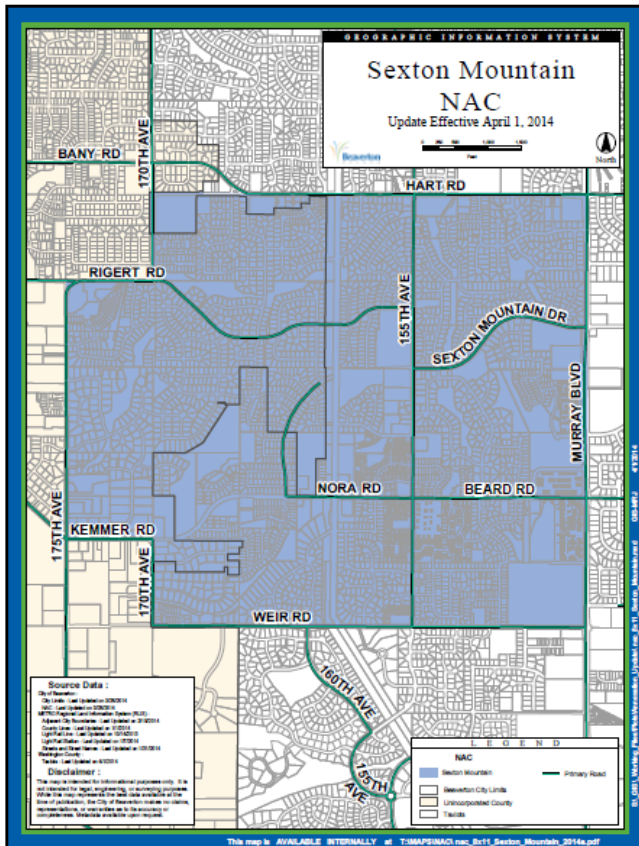

Sexton Mountain Neighborhood

Sexton Mountain continues work on several community projects in partnership with local schools. Some examples include:

- Partnered with Sexton Mountain Elementary on March 8, 2014 at their 5K Race, Kids Fun Run, and Community Wellness Expo.
- Partnered with the PTC at Sexton Mountain Elementary in 2011 to install bike racks at the school to encourage more children to bike to school.
- In 2011, the NAC partnered with Sexton Mountain & Cooper Mountain Elementary Schools to support a Safe Routes to School (SRTS) Pilot Program.