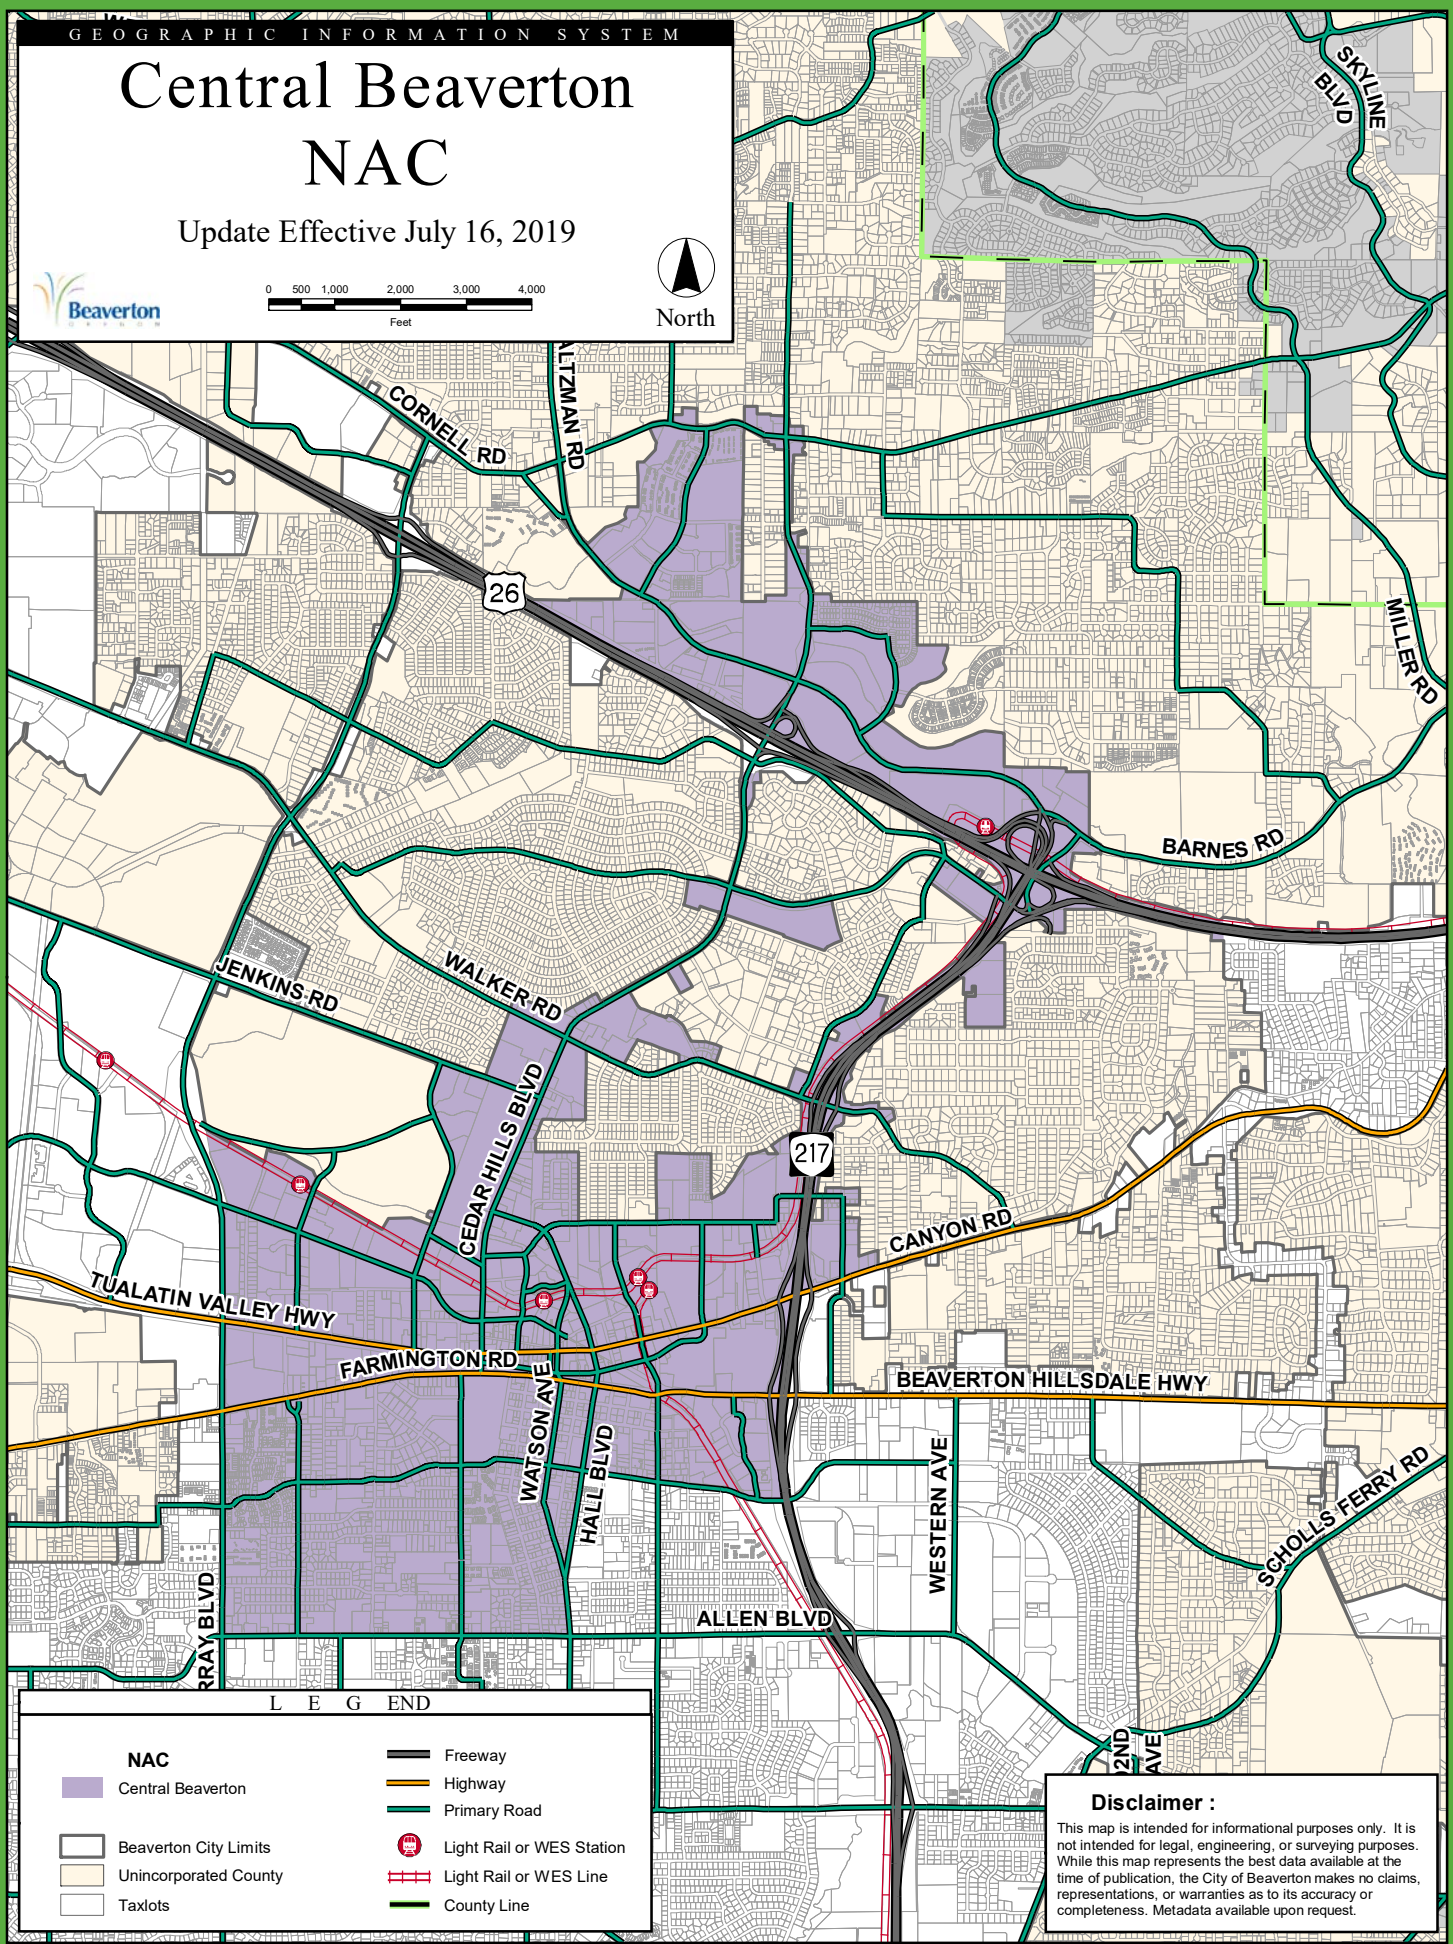

Central Beaverton NAC

Update Effective July 16, 2019

L E G E N D

	NAC Central Beaverton		Freeway
	Beaverton City Limits		Highway
	Unincorporated County		Primary Road
	Taxlots		Light Rail or WES Station
			Light Rail or WES Line
			County Line

Disclaimer :
 This map is intended for informational purposes only. It is not intended for legal, engineering, or surveying purposes. While this map represents the best data available at the time of publication, the City of Beaverton makes no claims, representations, or warranties as to its accuracy or completeness. Metadata available upon request.