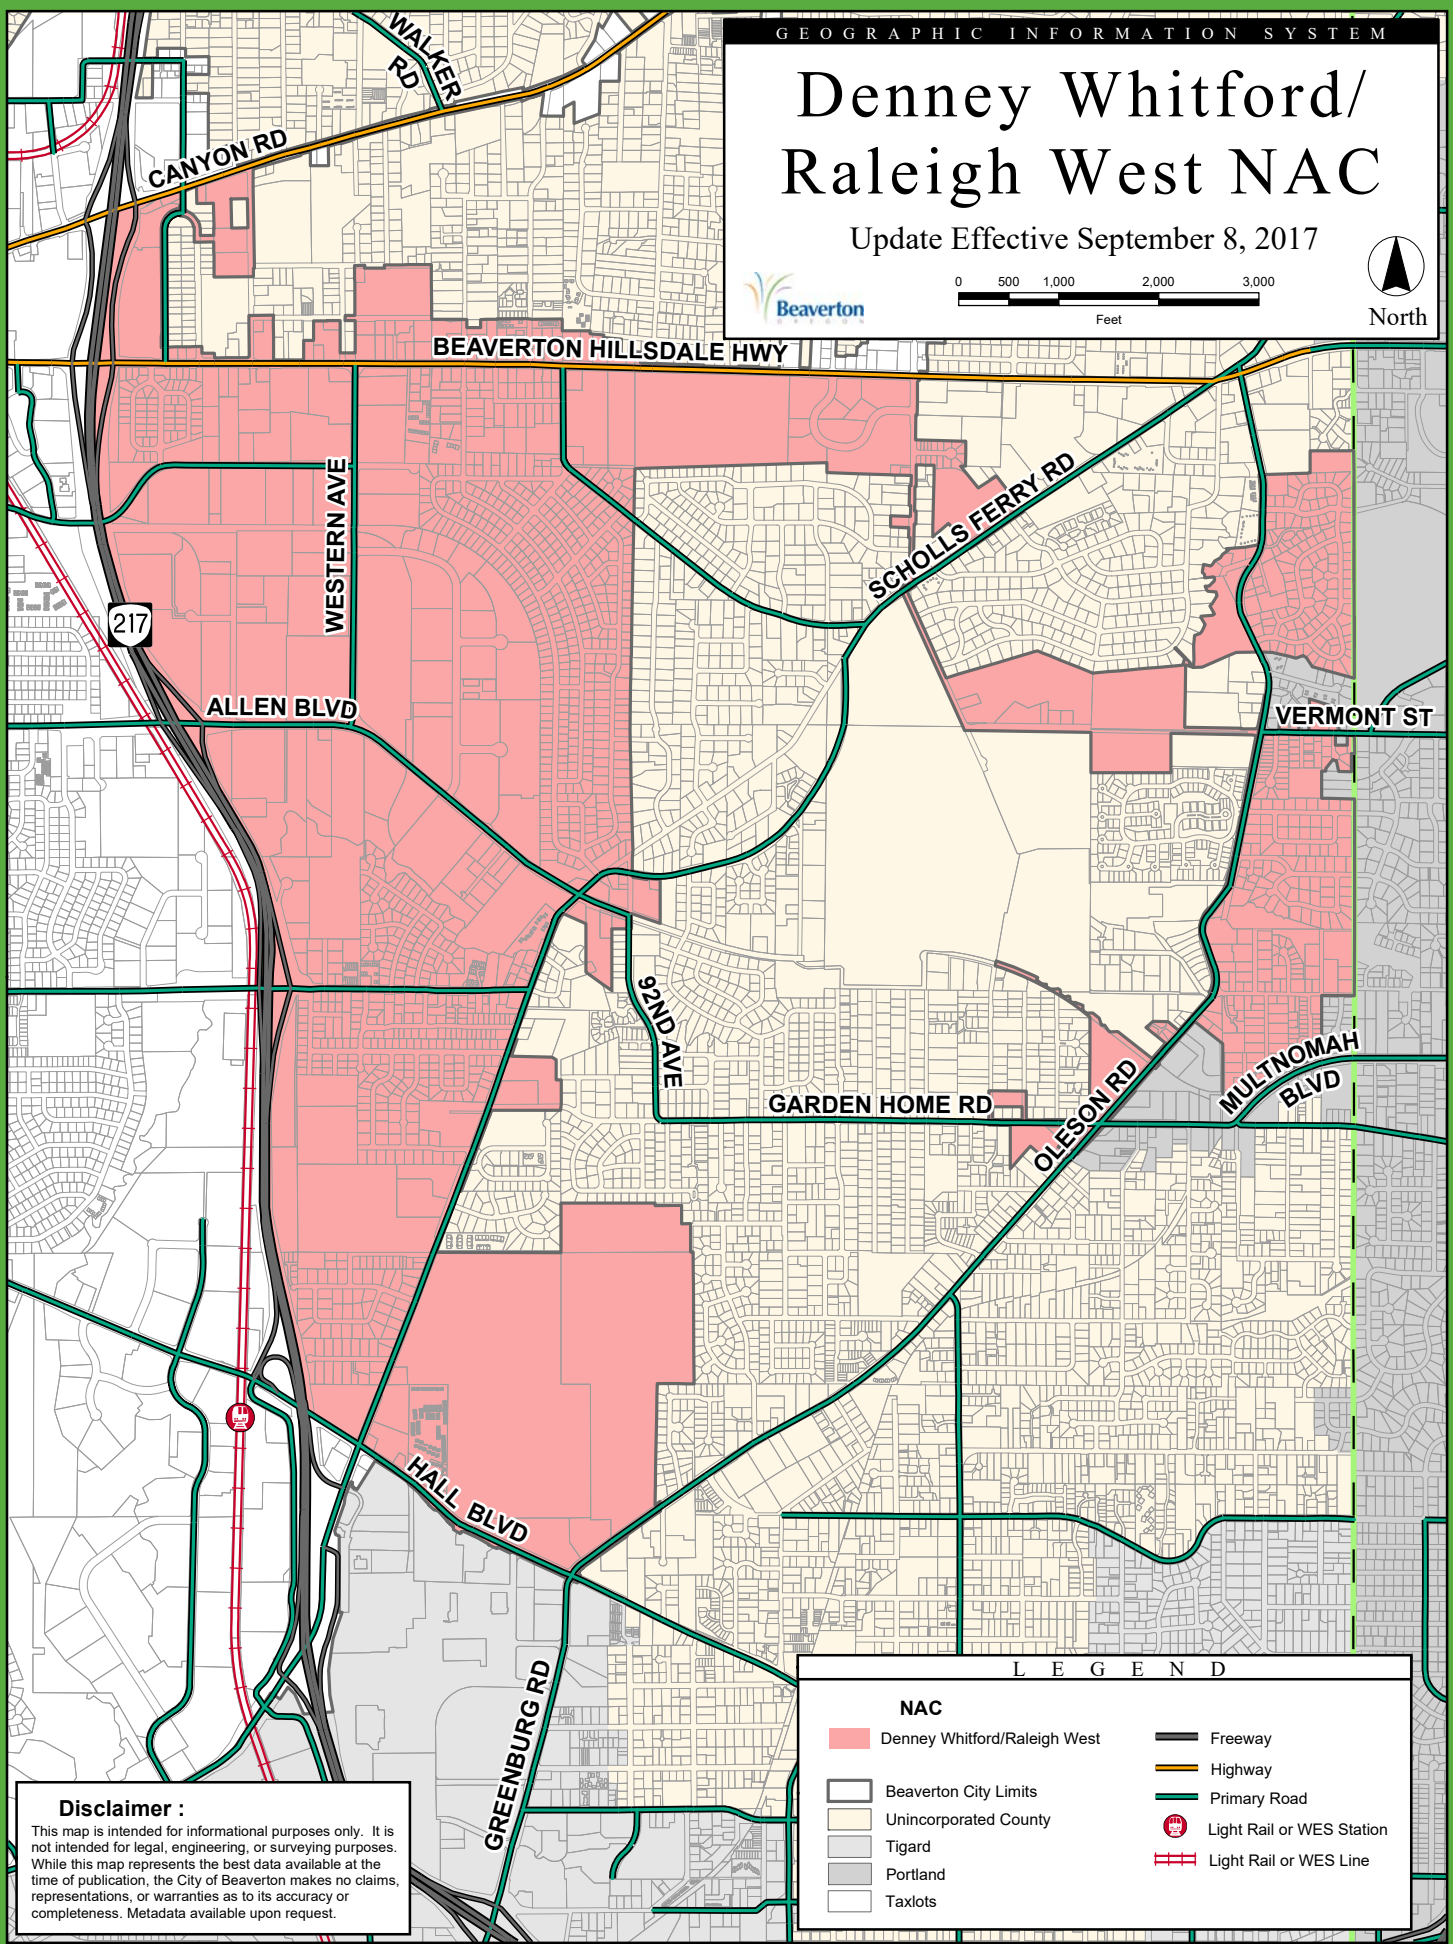

Denney Whitford/ Raleigh West NAC

Update Effective September 8, 2017

North

Disclaimer :
 This map is intended for informational purposes only. It is not intended for legal, engineering, or surveying purposes. While this map represents the best data available at the time of publication, the City of Beaverton makes no claims, representations, or warranties as to its accuracy or completeness. Metadata available upon request.

L E G E N D

NAC	
	Denney Whitford/Raleigh West
	Beaverton City Limits
	Unincorporated County
	Tigard
	Portland
	Taxlots
	Freeway
	Highway
	Primary Road
	Light Rail or WES Station
	Light Rail or WES Line