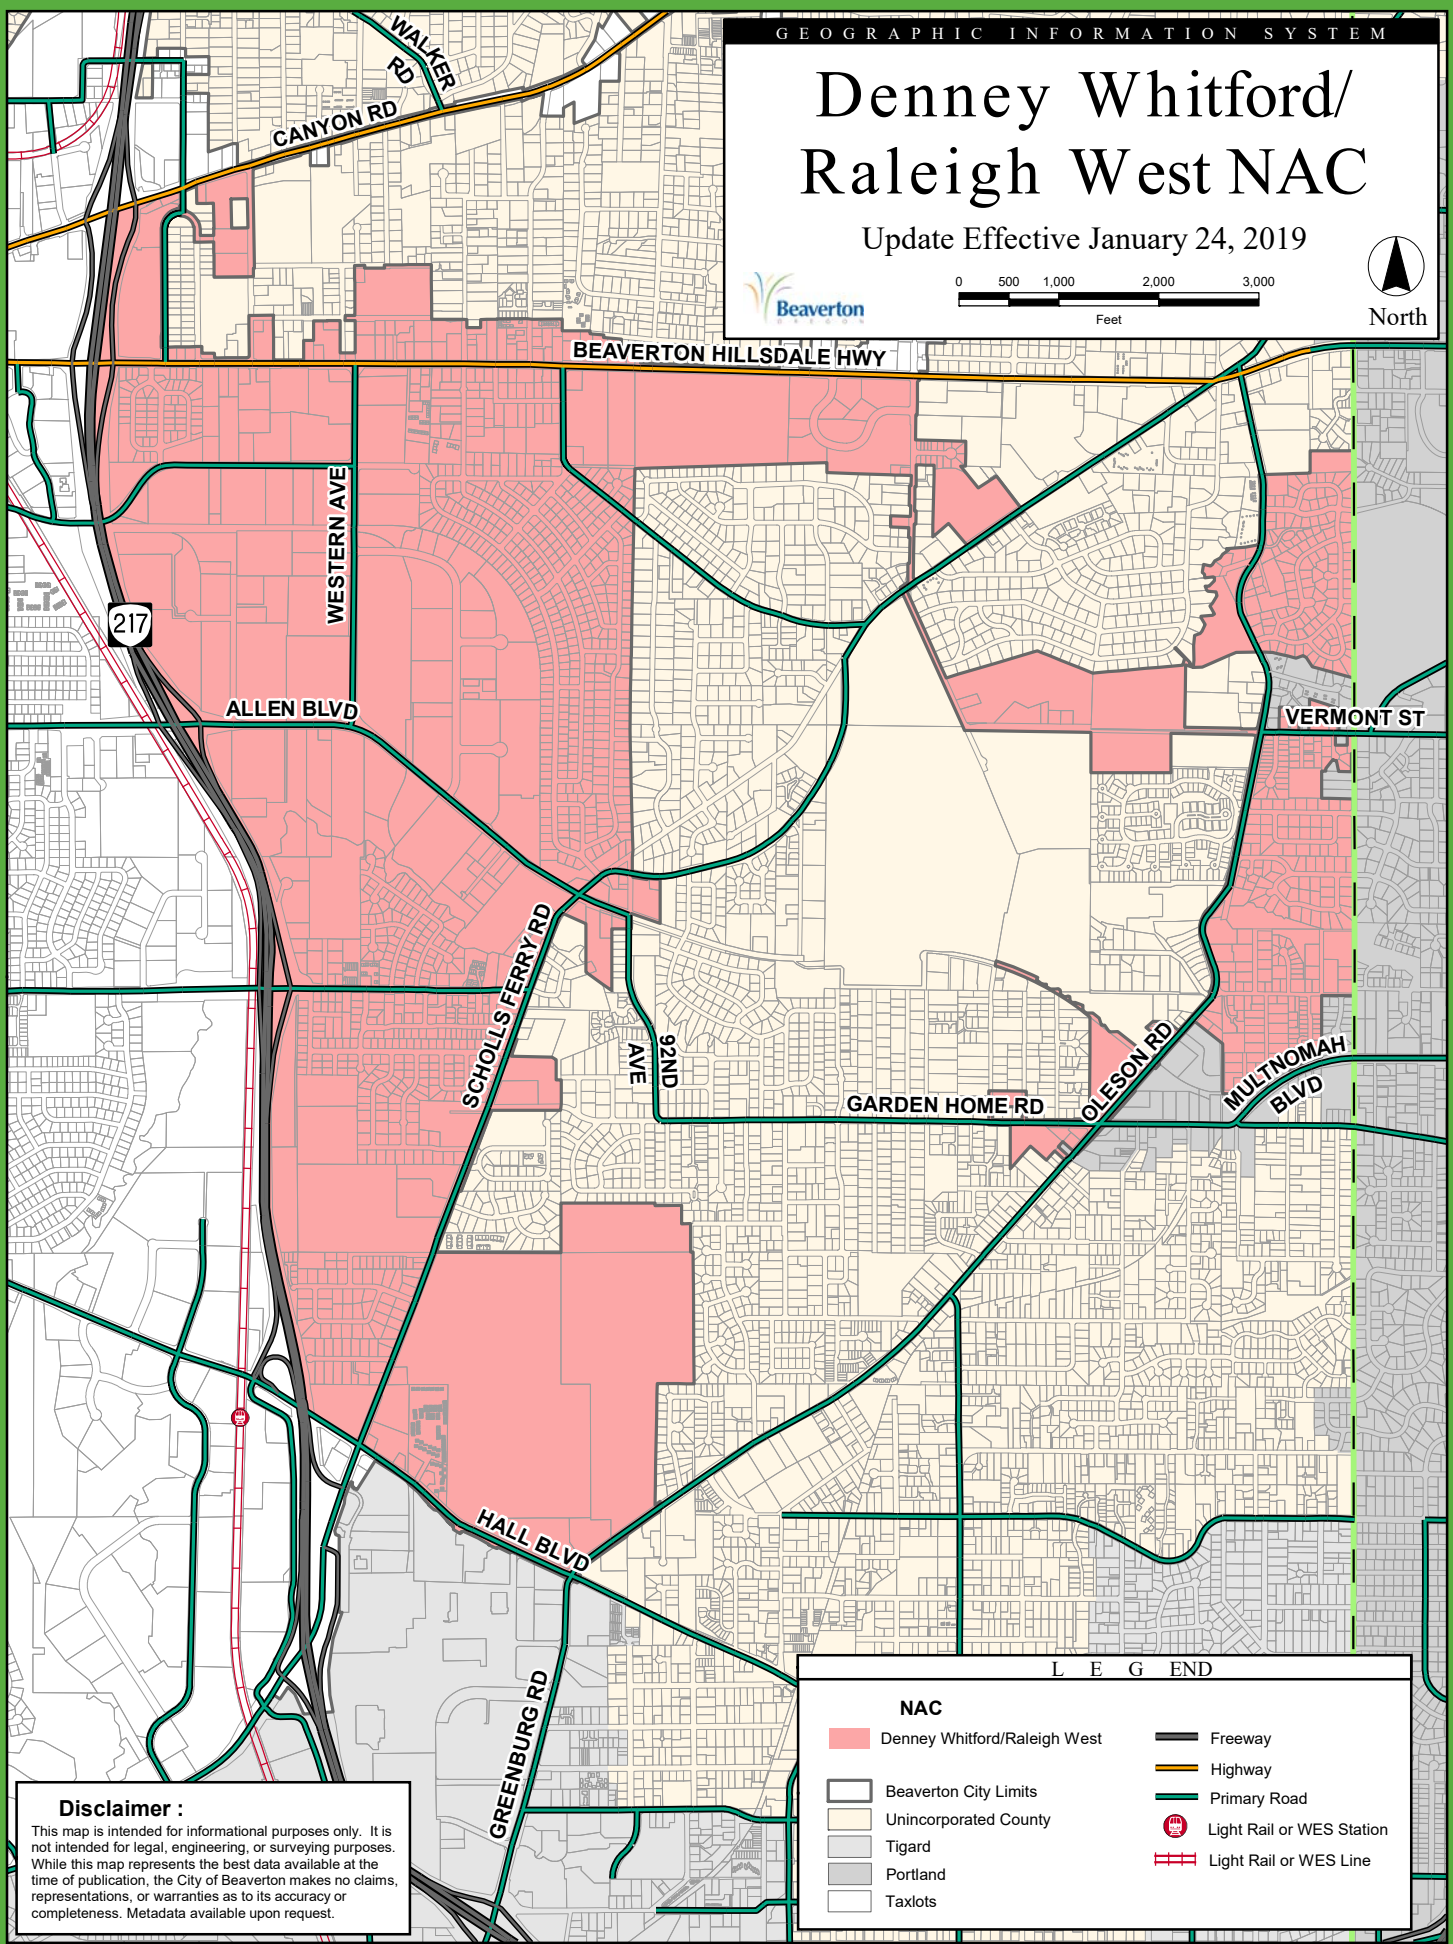

Denney Whitford/ Raleigh West NAC

Update Effective January 24, 2019

North

Disclaimer :
 This map is intended for informational purposes only. It is not intended for legal, engineering, or surveying purposes. While this map represents the best data available at the time of publication, the City of Beaverton makes no claims, representations, or warranties as to its accuracy or completeness. Metadata available upon request.

L E G E N D

NAC	
	Denney Whitford/Raleigh West
	Beaverton City Limits
	Unincorporated County
	Tigard
	Portland
	Taxlots
	Freeway
	Highway
	Primary Road
	Light Rail or WES Station
	Light Rail or WES Line