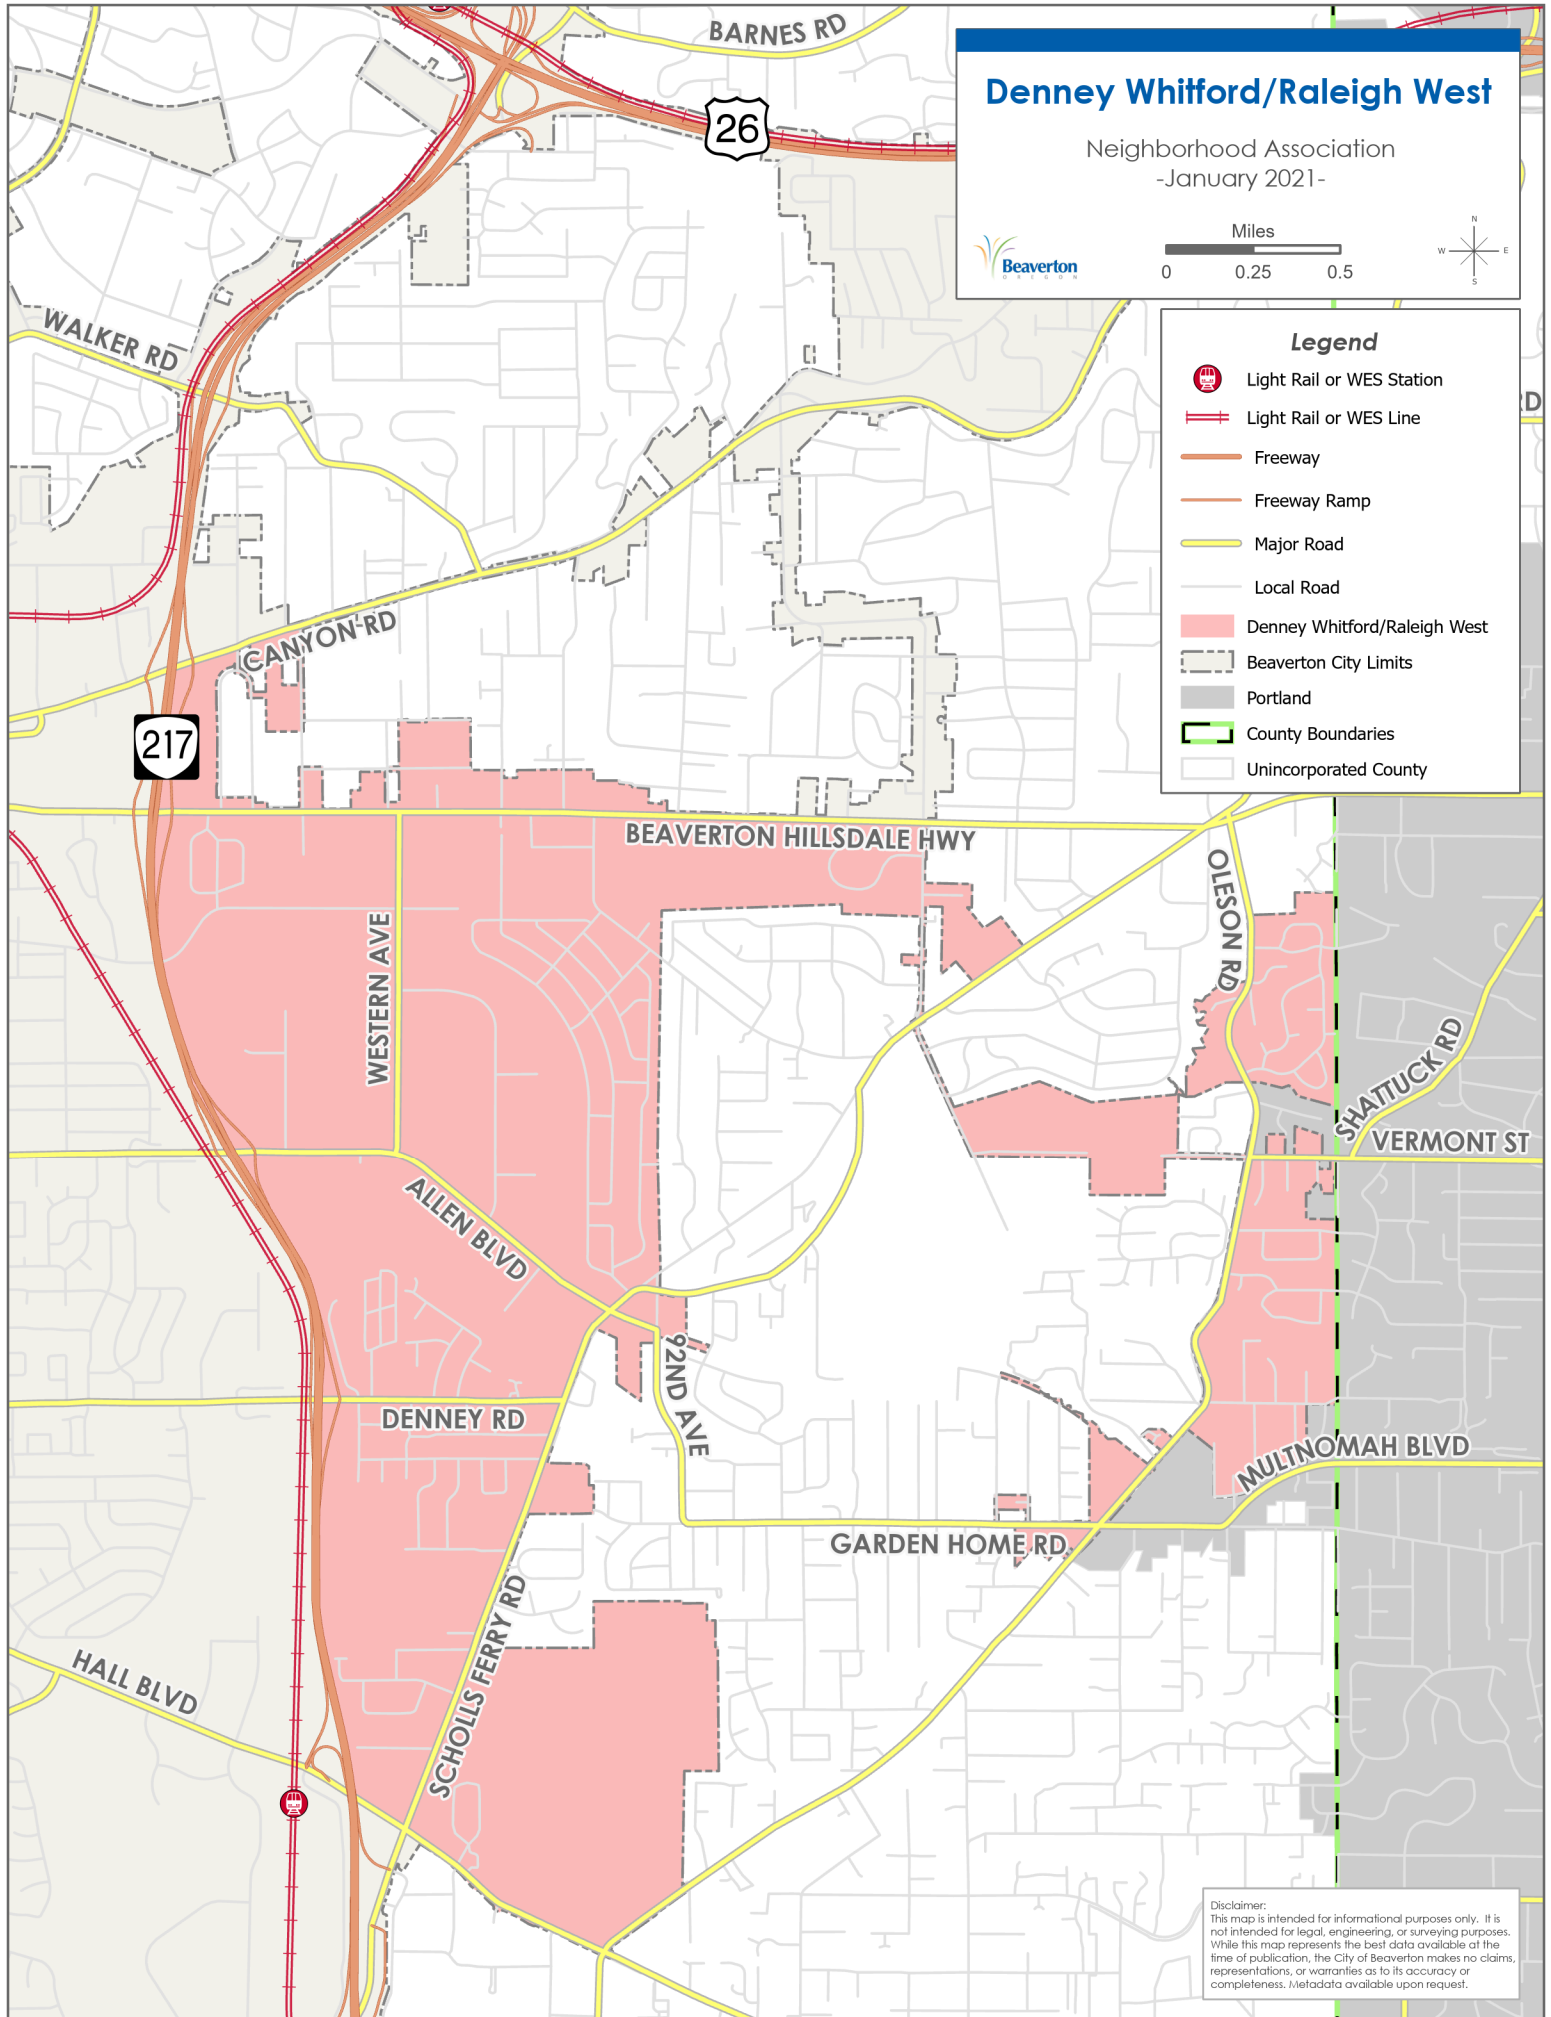

Denney Whitford/Raleigh West

Neighborhood Association
-January 2021-

Legend

- Light Rail or WES Station
- Light Rail or WES Line
- Freeway
- Freeway Ramp
- Major Road
- Local Road
- Denney Whitford/Raleigh West
- Beaverton City Limits
- Portland
- County Boundaries
- Unincorporated County