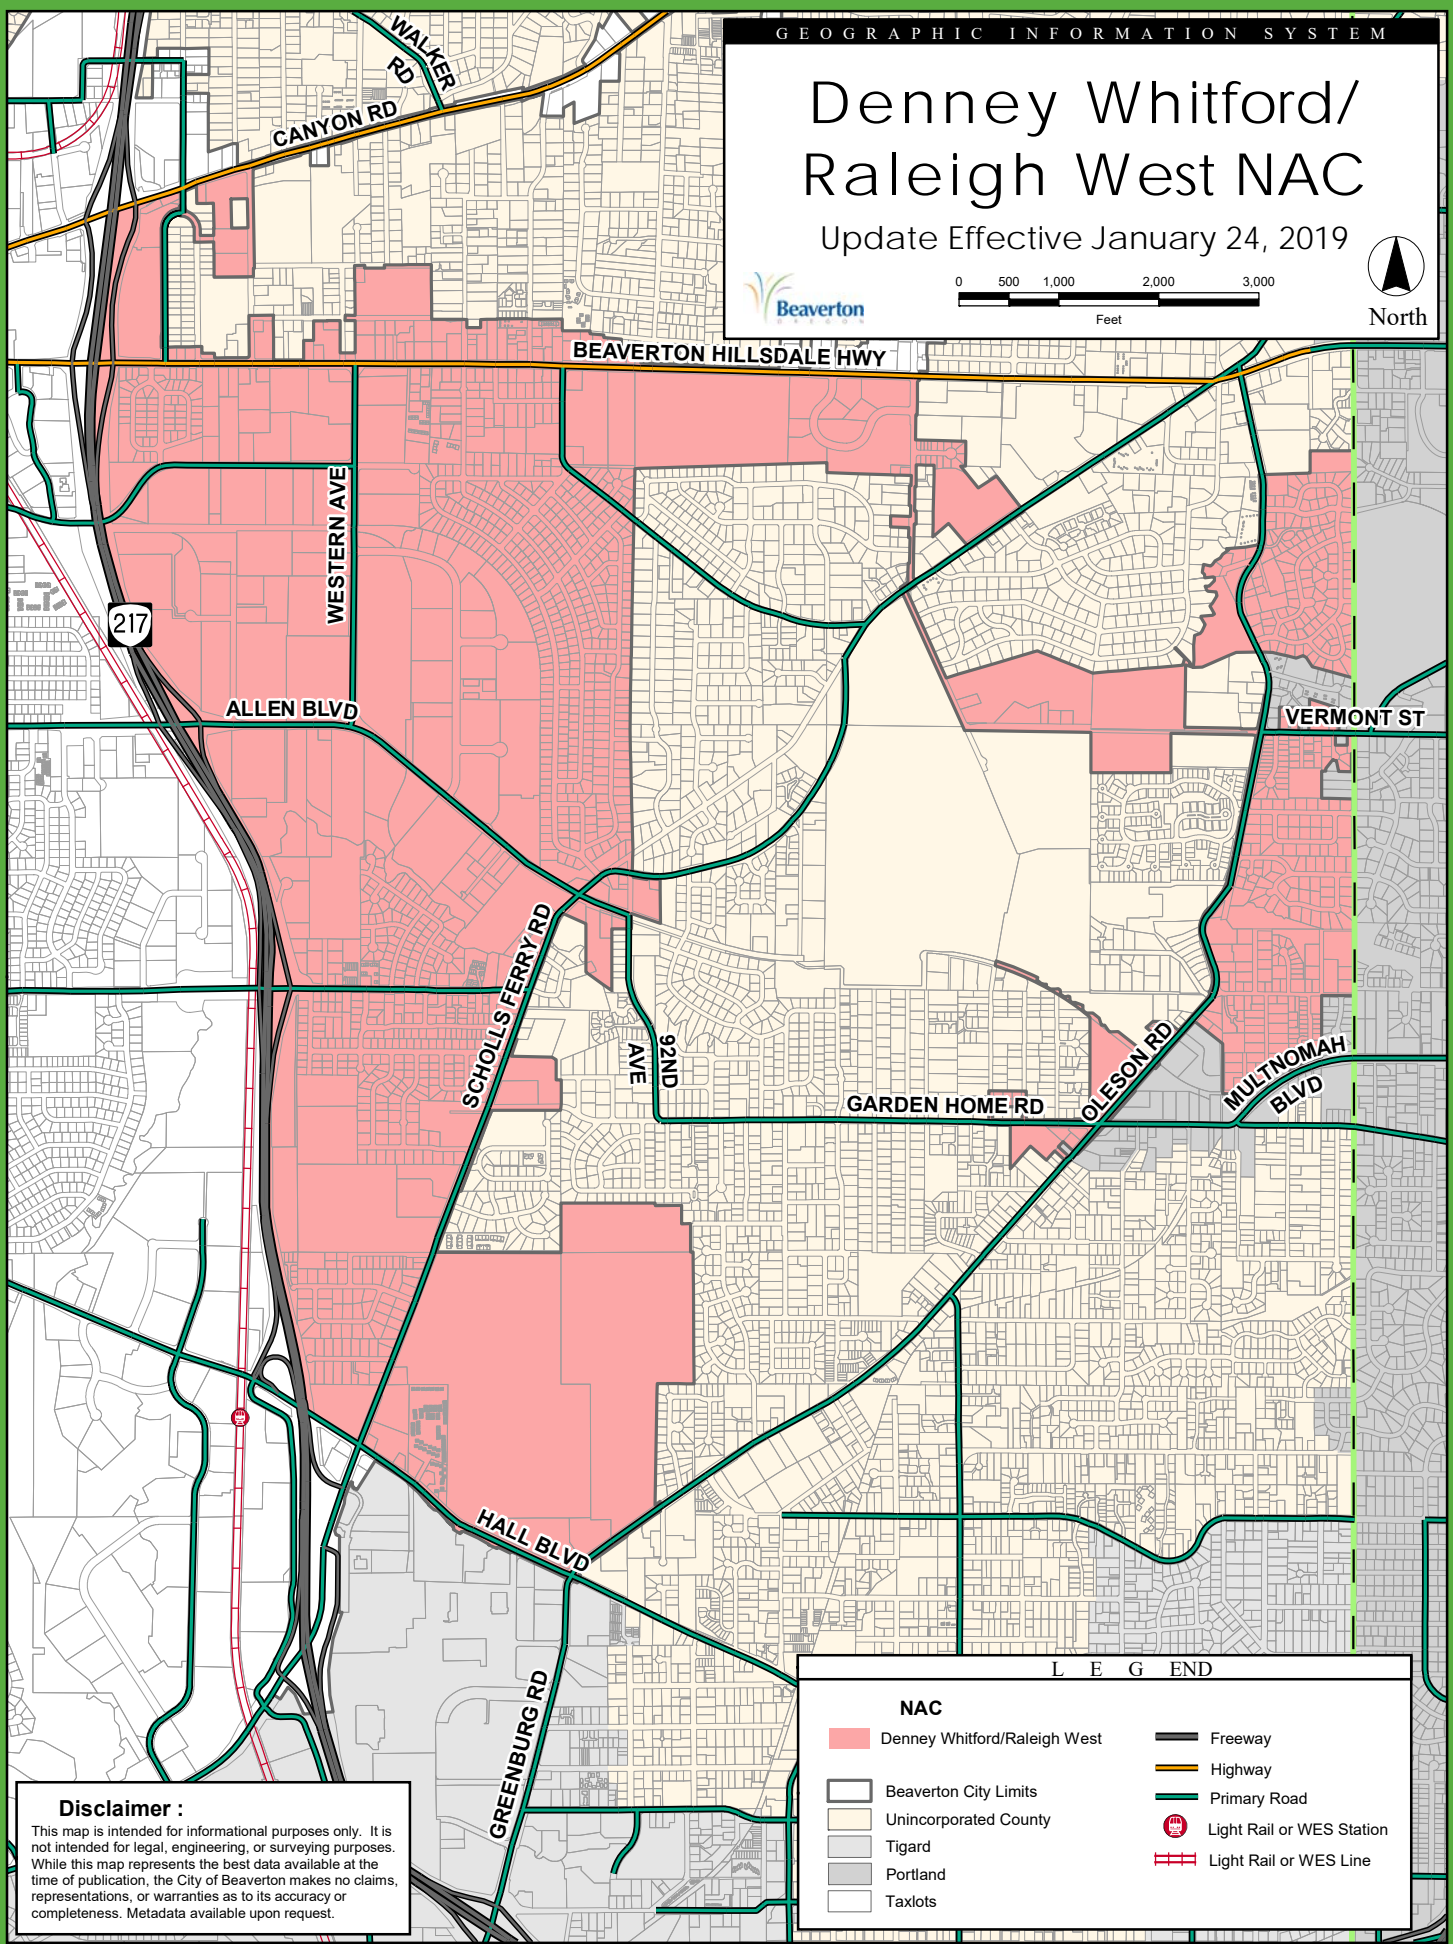

Denney Whitford/ Raleigh West NAC

Update Effective January 24, 2019

North

Disclaimer :
 This map is intended for informational purposes only. It is not intended for legal, engineering, or surveying purposes. While this map represents the best data available at the time of publication, the City of Beaverton makes no claims, representations, or warranties as to its accuracy or completeness. Metadata available upon request.

L E G E N D

NAC	
	Denney Whitford/Raleigh West
	Freeway
	Unincorporated County
	Primary Road
	Tigard
	Portland
	Taxlots
	Beaverton City Limits
	Light Rail or WES Station
	Light Rail or WES Line
	Highway