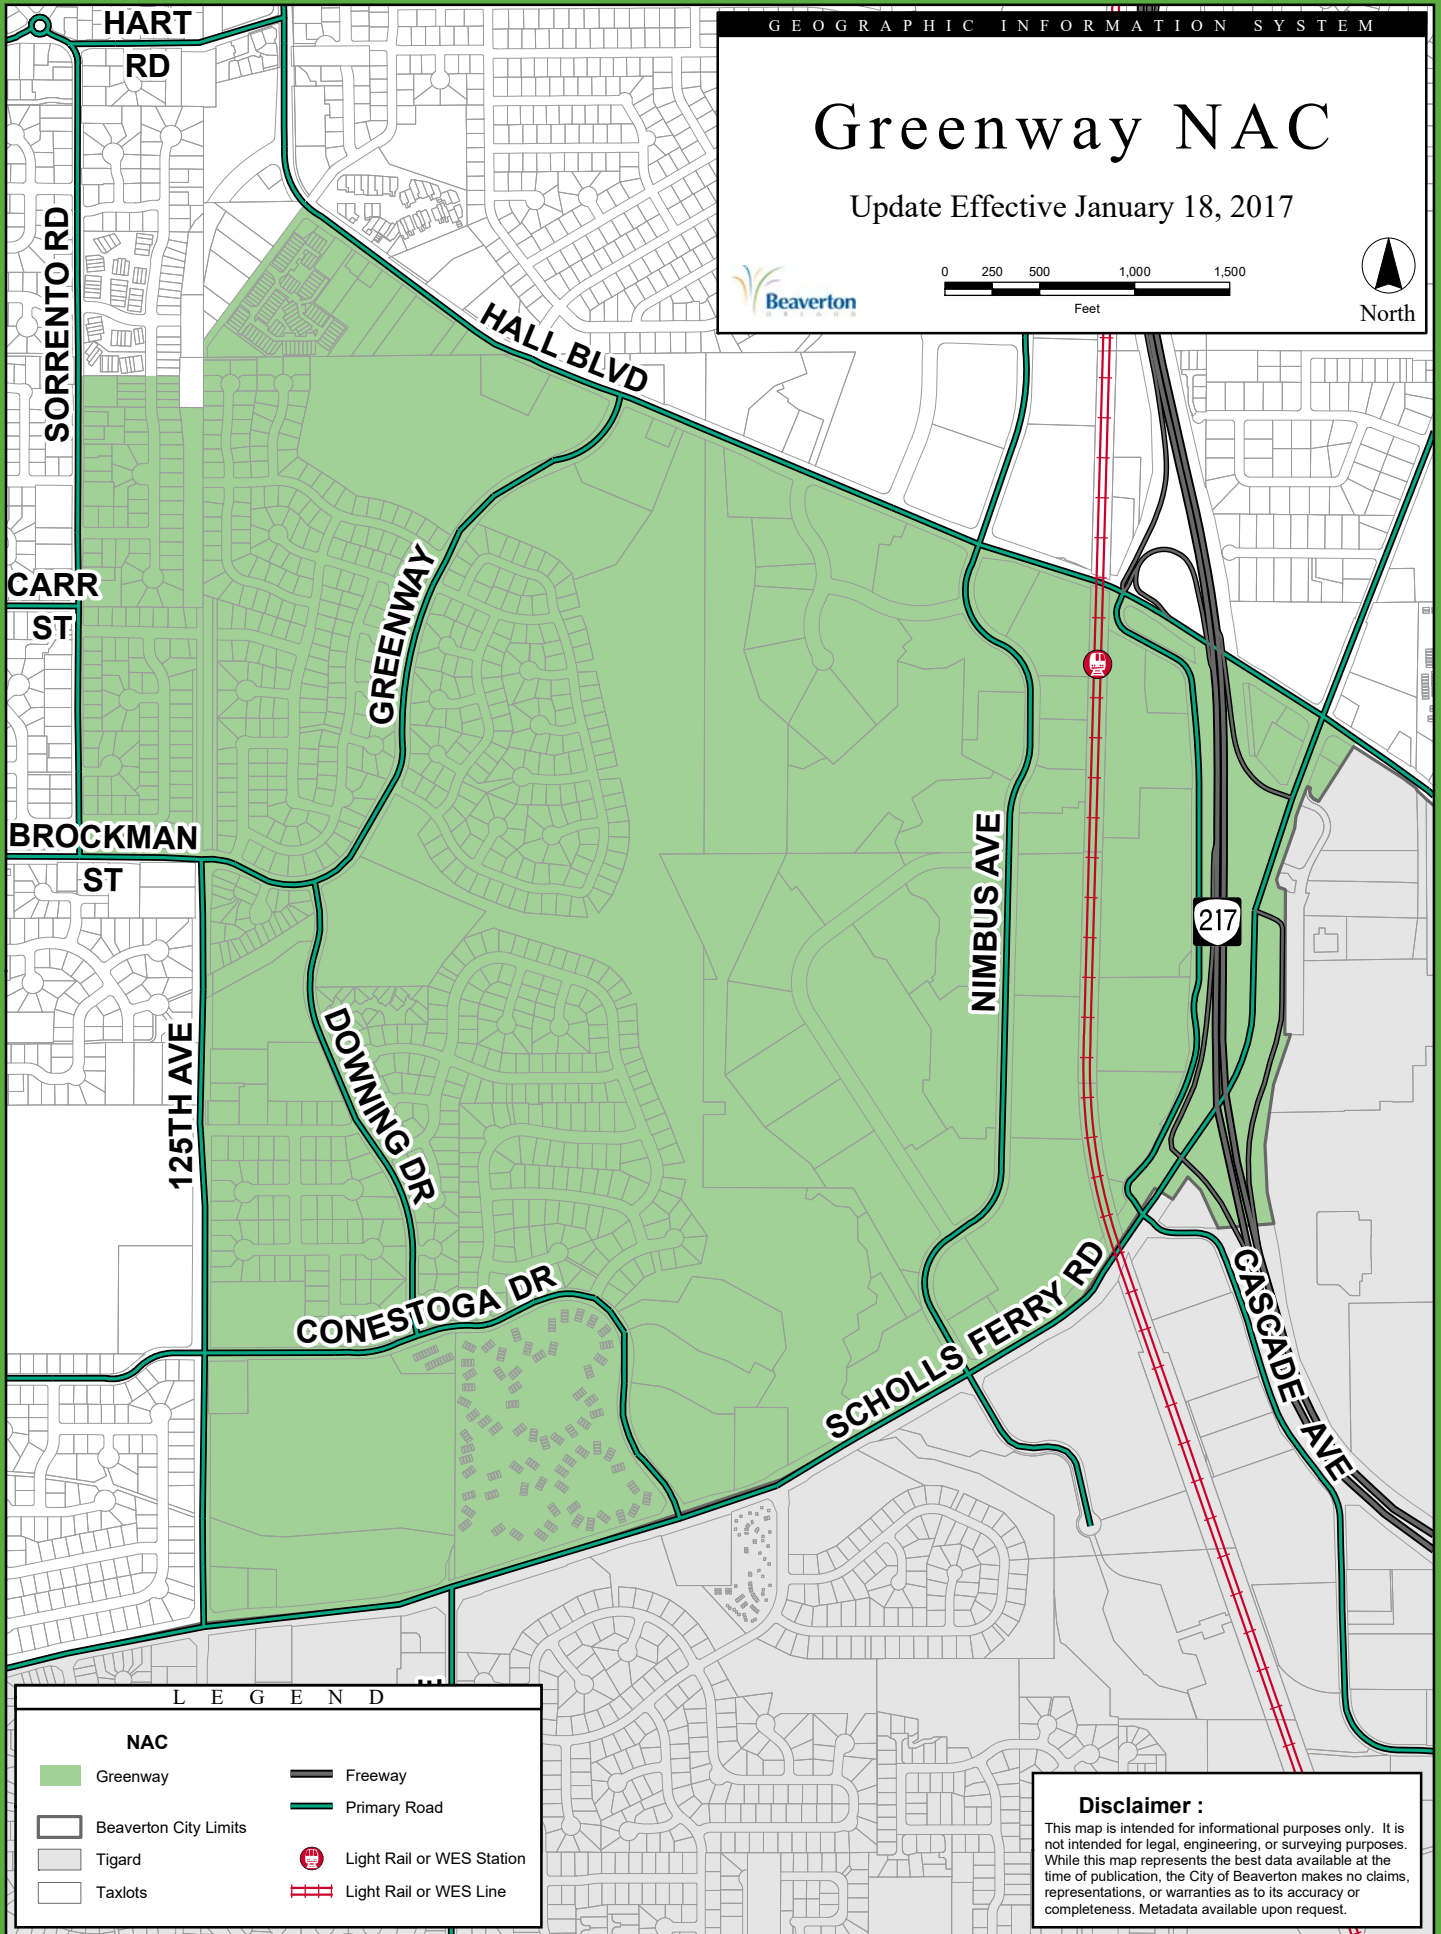

Greenway NAC

Update Effective January 18, 2017

L E G E N D

NAC	
	Greenway
	Freeway
	Primary Road
	Beaverton City Limits
	Tigard
	Taxlots
	Light Rail or WES Station
	Light Rail or WES Line

Disclaimer :
 This map is intended for informational purposes only. It is not intended for legal, engineering, or surveying purposes. While this map represents the best data available at the time of publication, the City of Beaverton makes no claims, representations, or warranties as to its accuracy or completeness. Metadata available upon request.