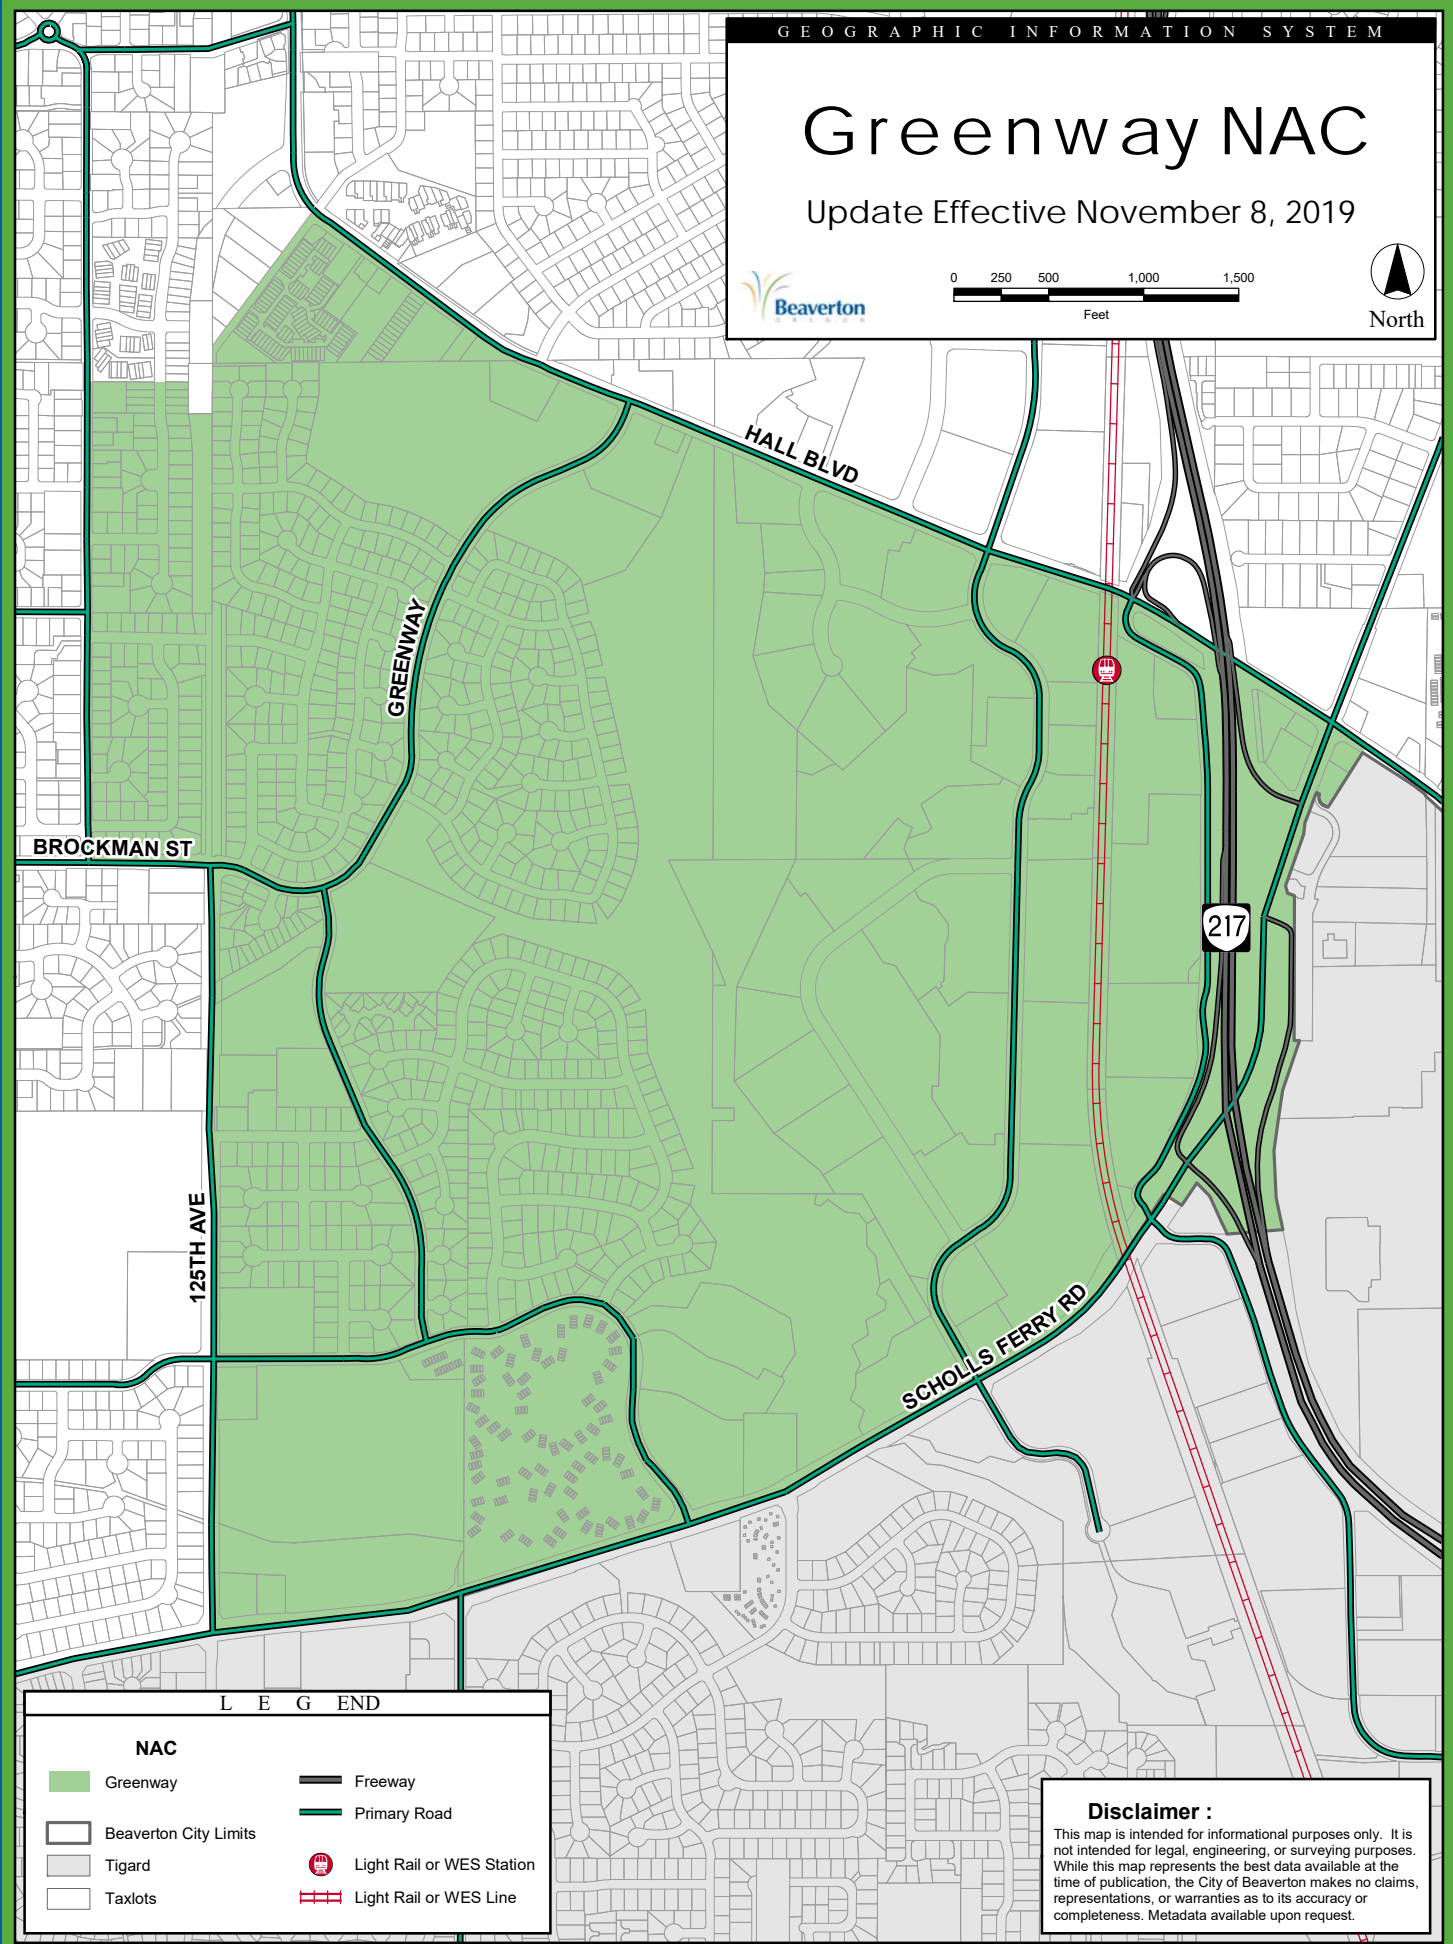

Greenway NAC

Update Effective November 8, 2019

L E G E N D

NAC	
	Greenway
	Beaverton City Limits
	Tigard
	Taxlots
	Freeway
	Primary Road
	Light Rail or WES Station
	Light Rail or WES Line

Disclaimer :
 This map is intended for informational purposes only. It is not intended for legal, engineering, or surveying purposes. While this map represents the best data available at the time of publication, the City of Beaverton makes no claims, representations, or warranties as to its accuracy or completeness. Metadata available upon request.