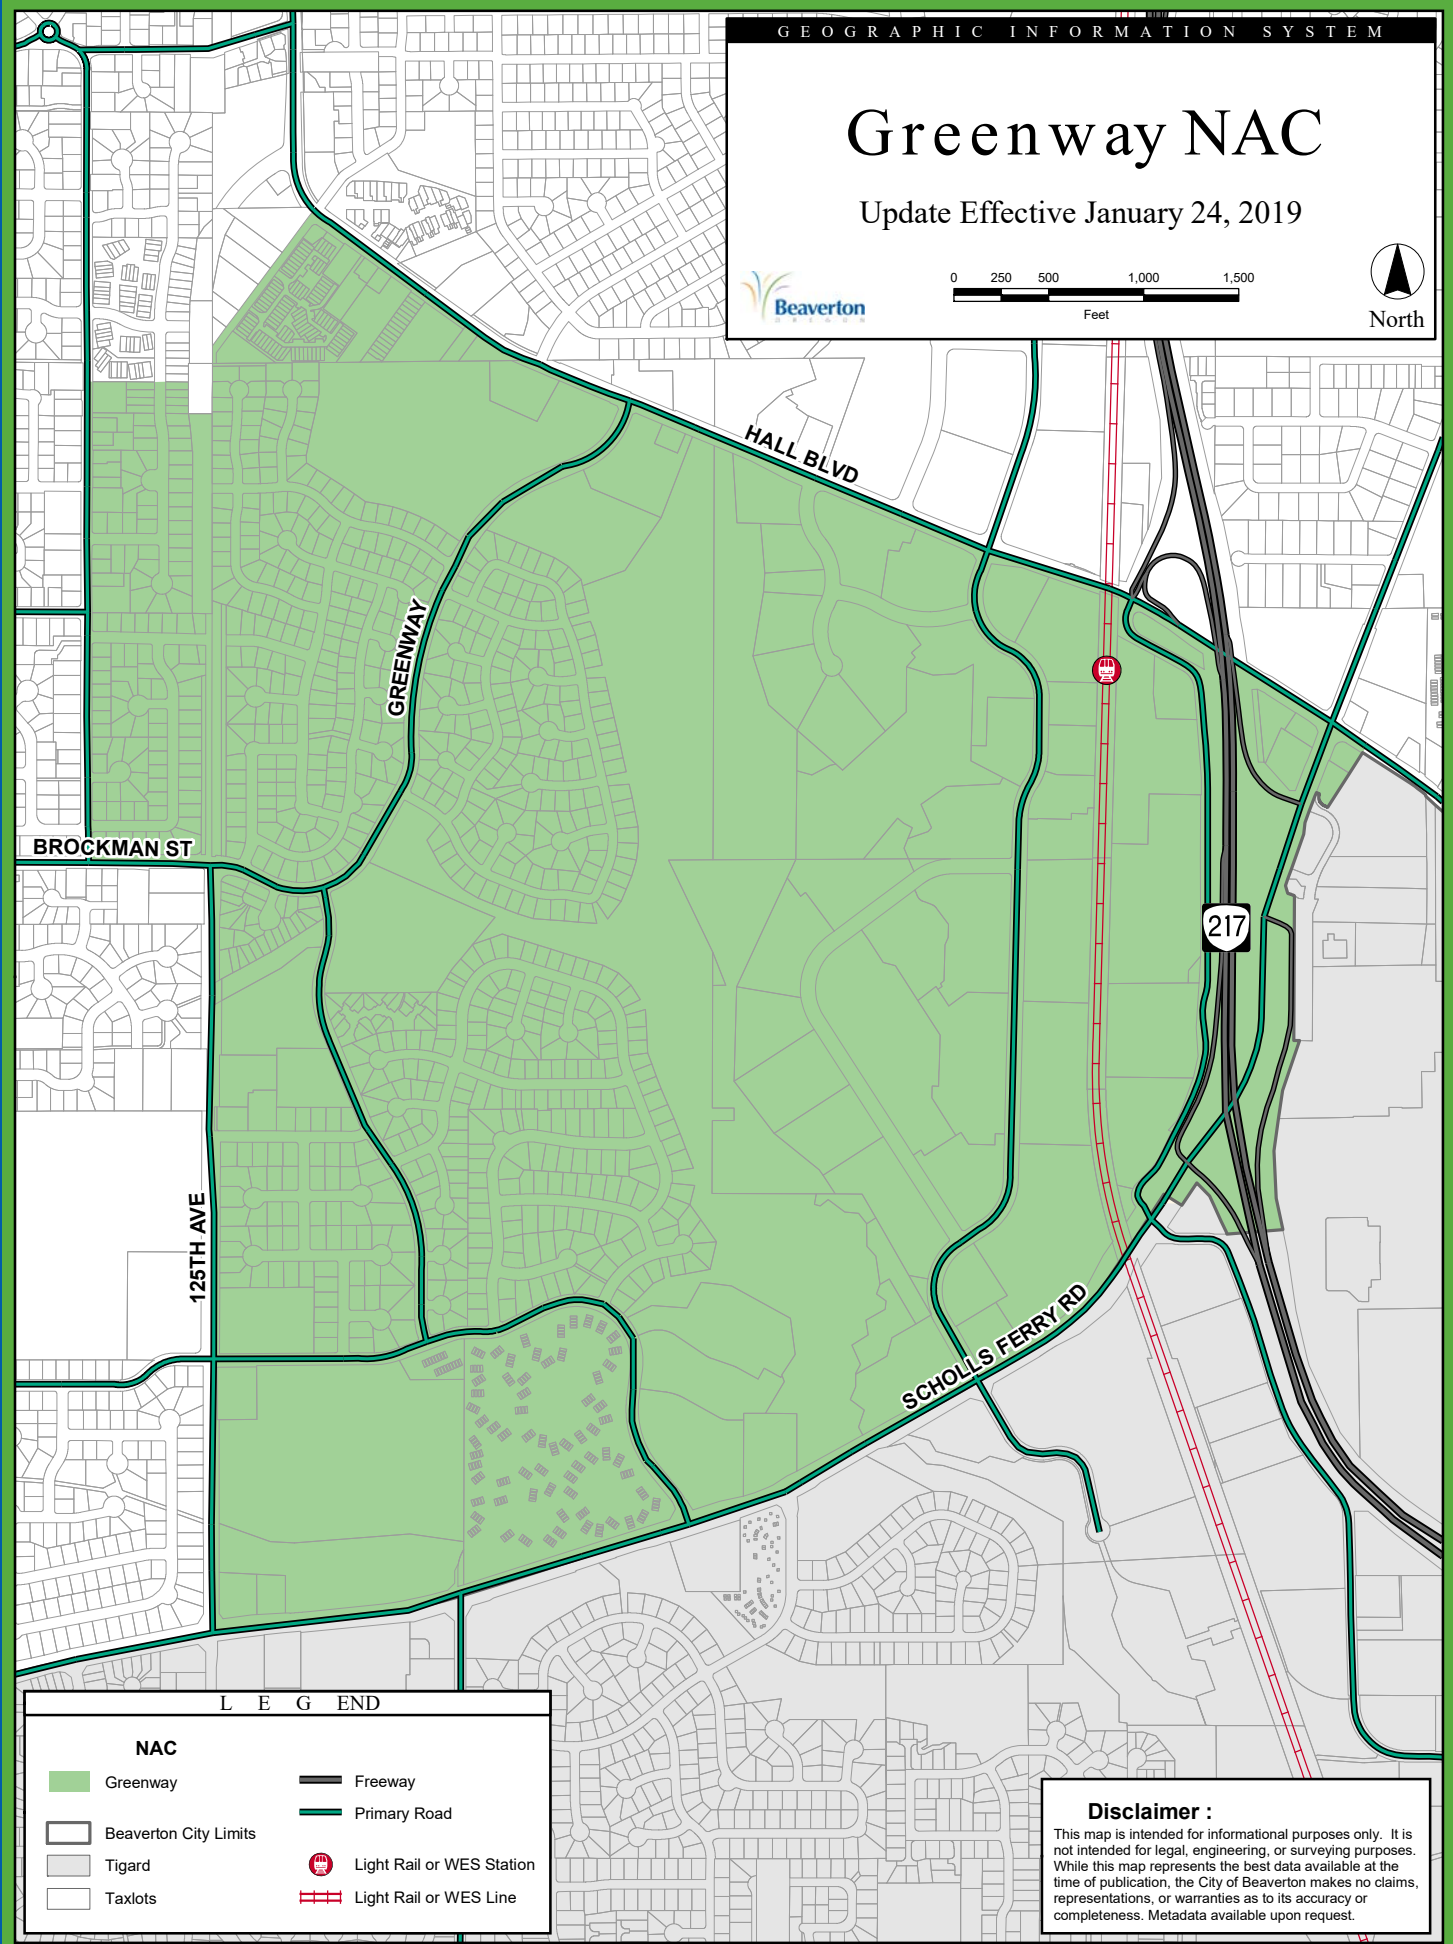

Greenway NAC

Update Effective January 24, 2019

L E G E N D

NAC	
	Greenway
	Beaverton City Limits
	Tigard
	Taxlots
	Freeway
	Primary Road
	Light Rail or WES Station
	Light Rail or WES Line

Disclaimer :
 This map is intended for informational purposes only. It is not intended for legal, engineering, or surveying purposes. While this map represents the best data available at the time of publication, the City of Beaverton makes no claims, representations, or warranties as to its accuracy or completeness. Metadata available upon request.