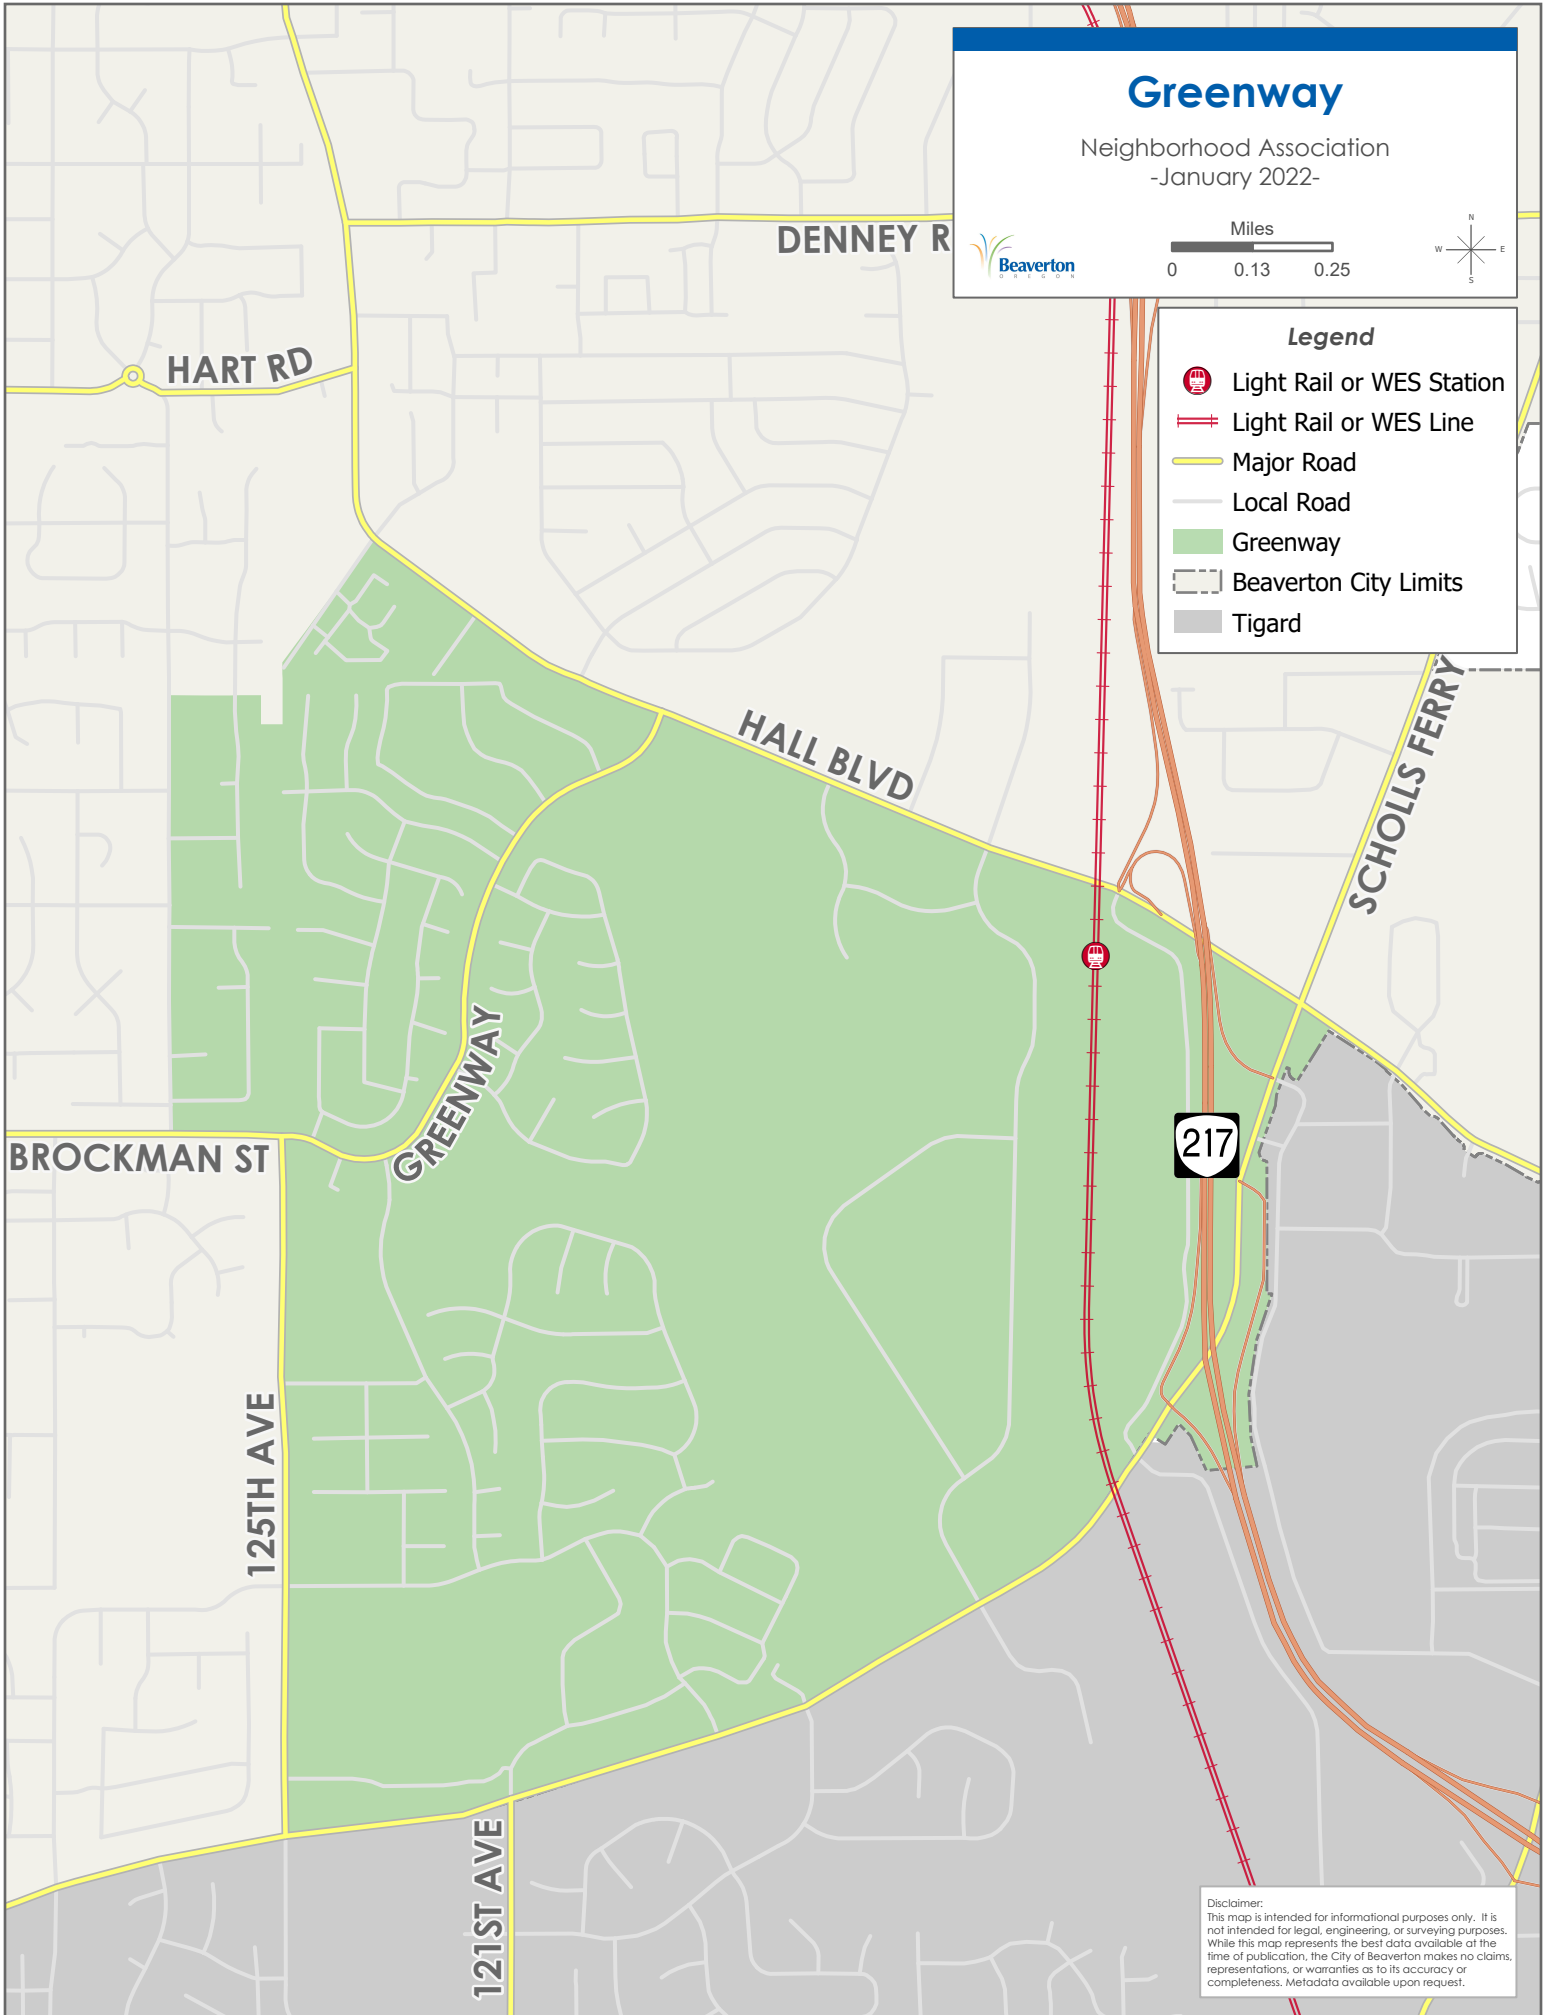

Greenway

Neighborhood Association
-January 2022-

Legend

- Light Rail or WES Station
- Light Rail or WES Line
- Major Road
- Local Road
- Greenway
- Beaverton City Limits
- Tigard