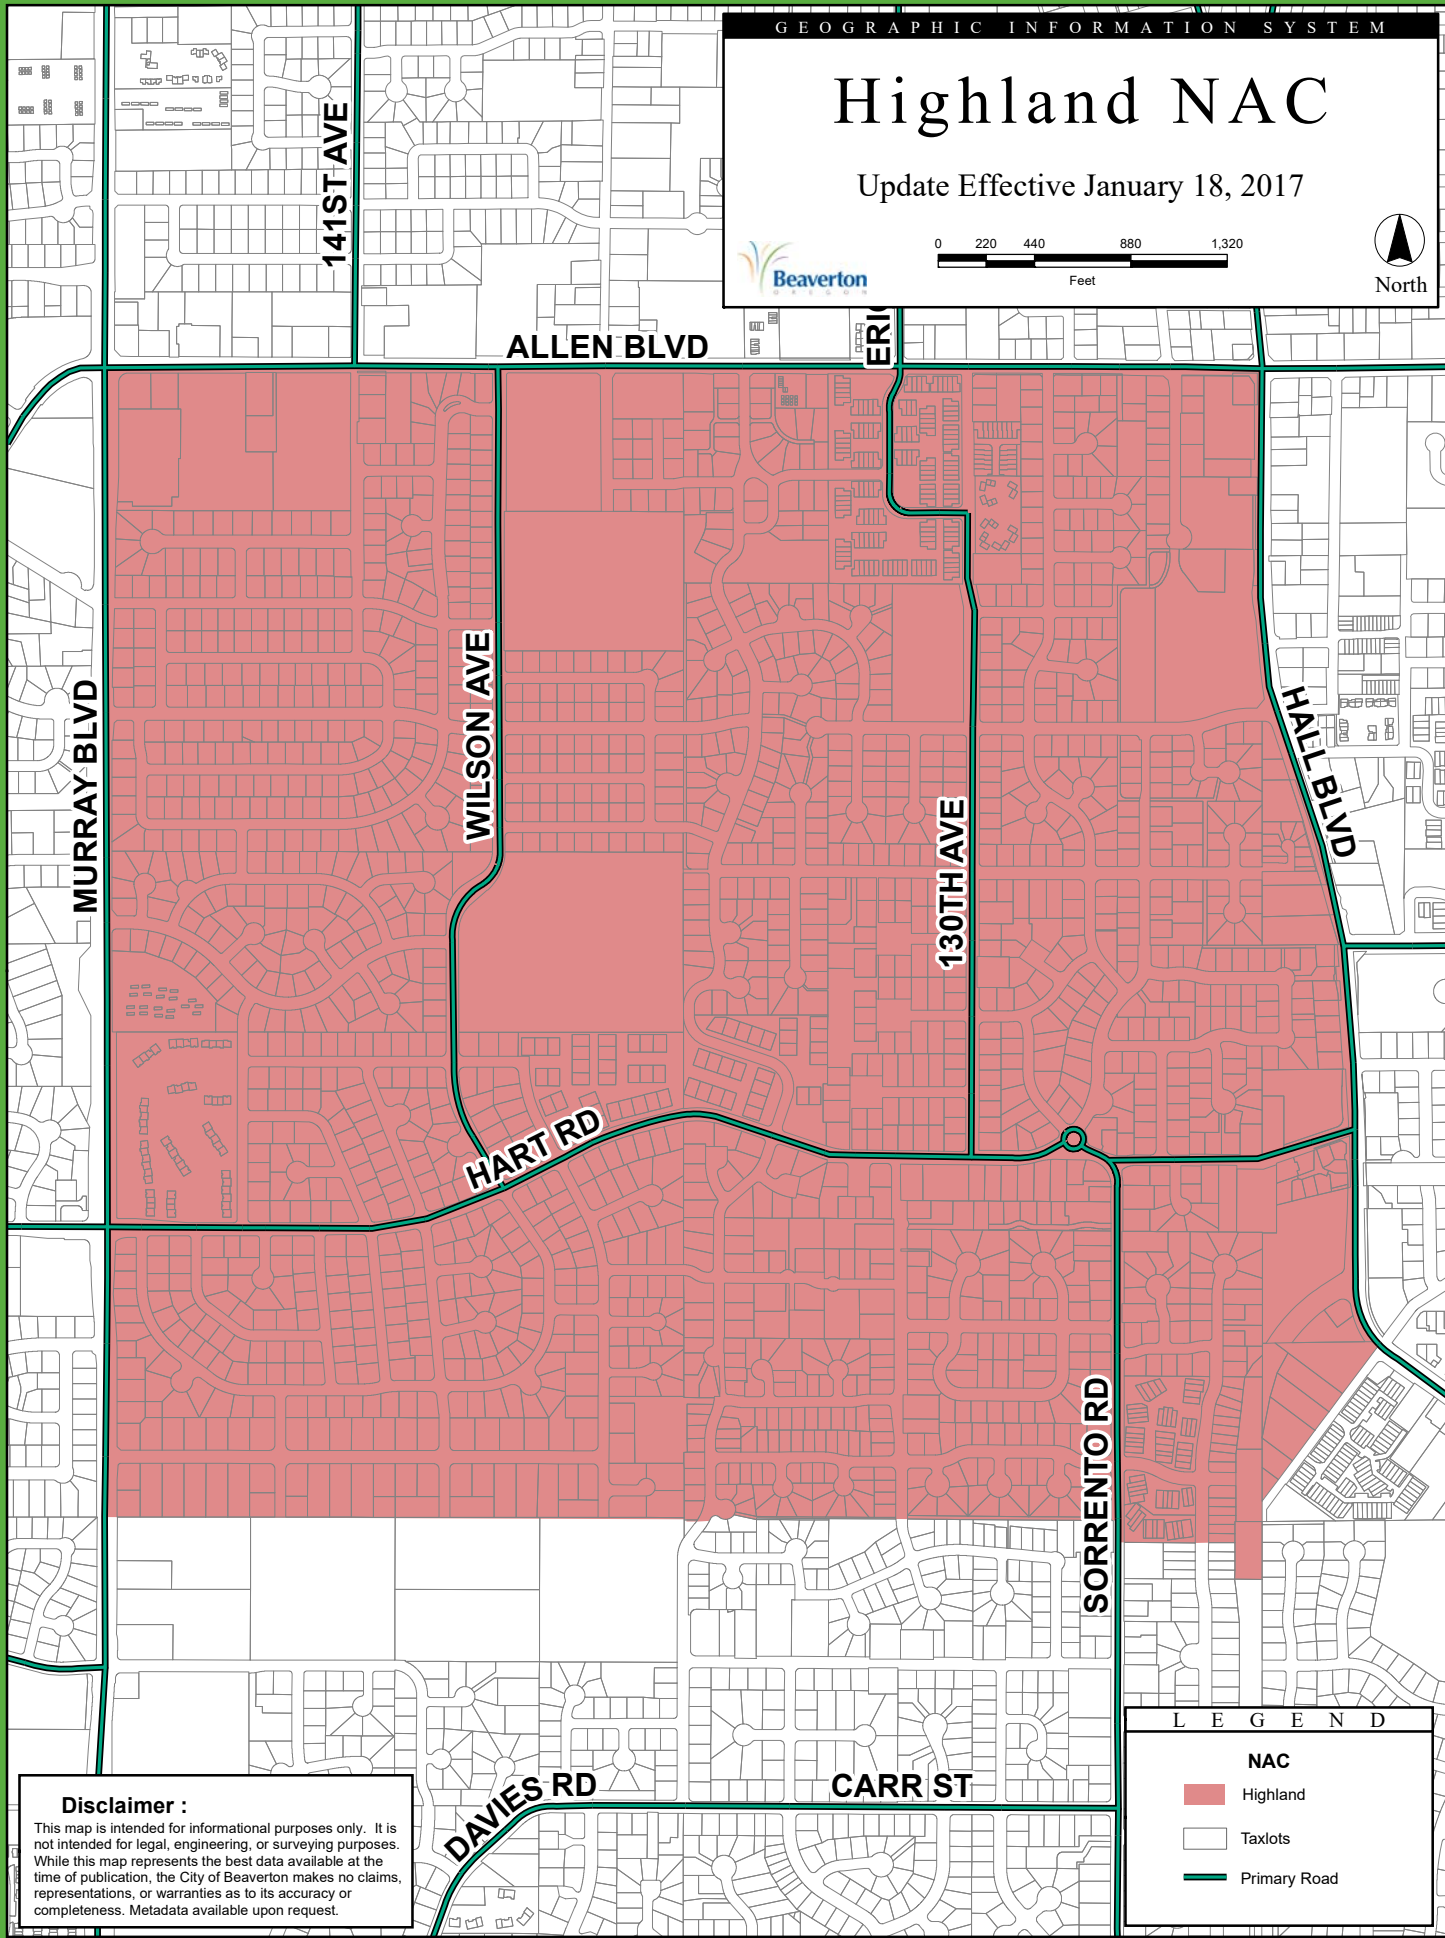

Highland NAC

Update Effective January 18, 2017

Disclaimer :
 This map is intended for informational purposes only. It is not intended for legal, engineering, or surveying purposes. While this map represents the best data available at the time of publication, the City of Beaverton makes no claims, representations, or warranties as to its accuracy or completeness. Metadata available upon request.

L E G E N D	
	NAC Highland
	Taxlots
	Primary Road