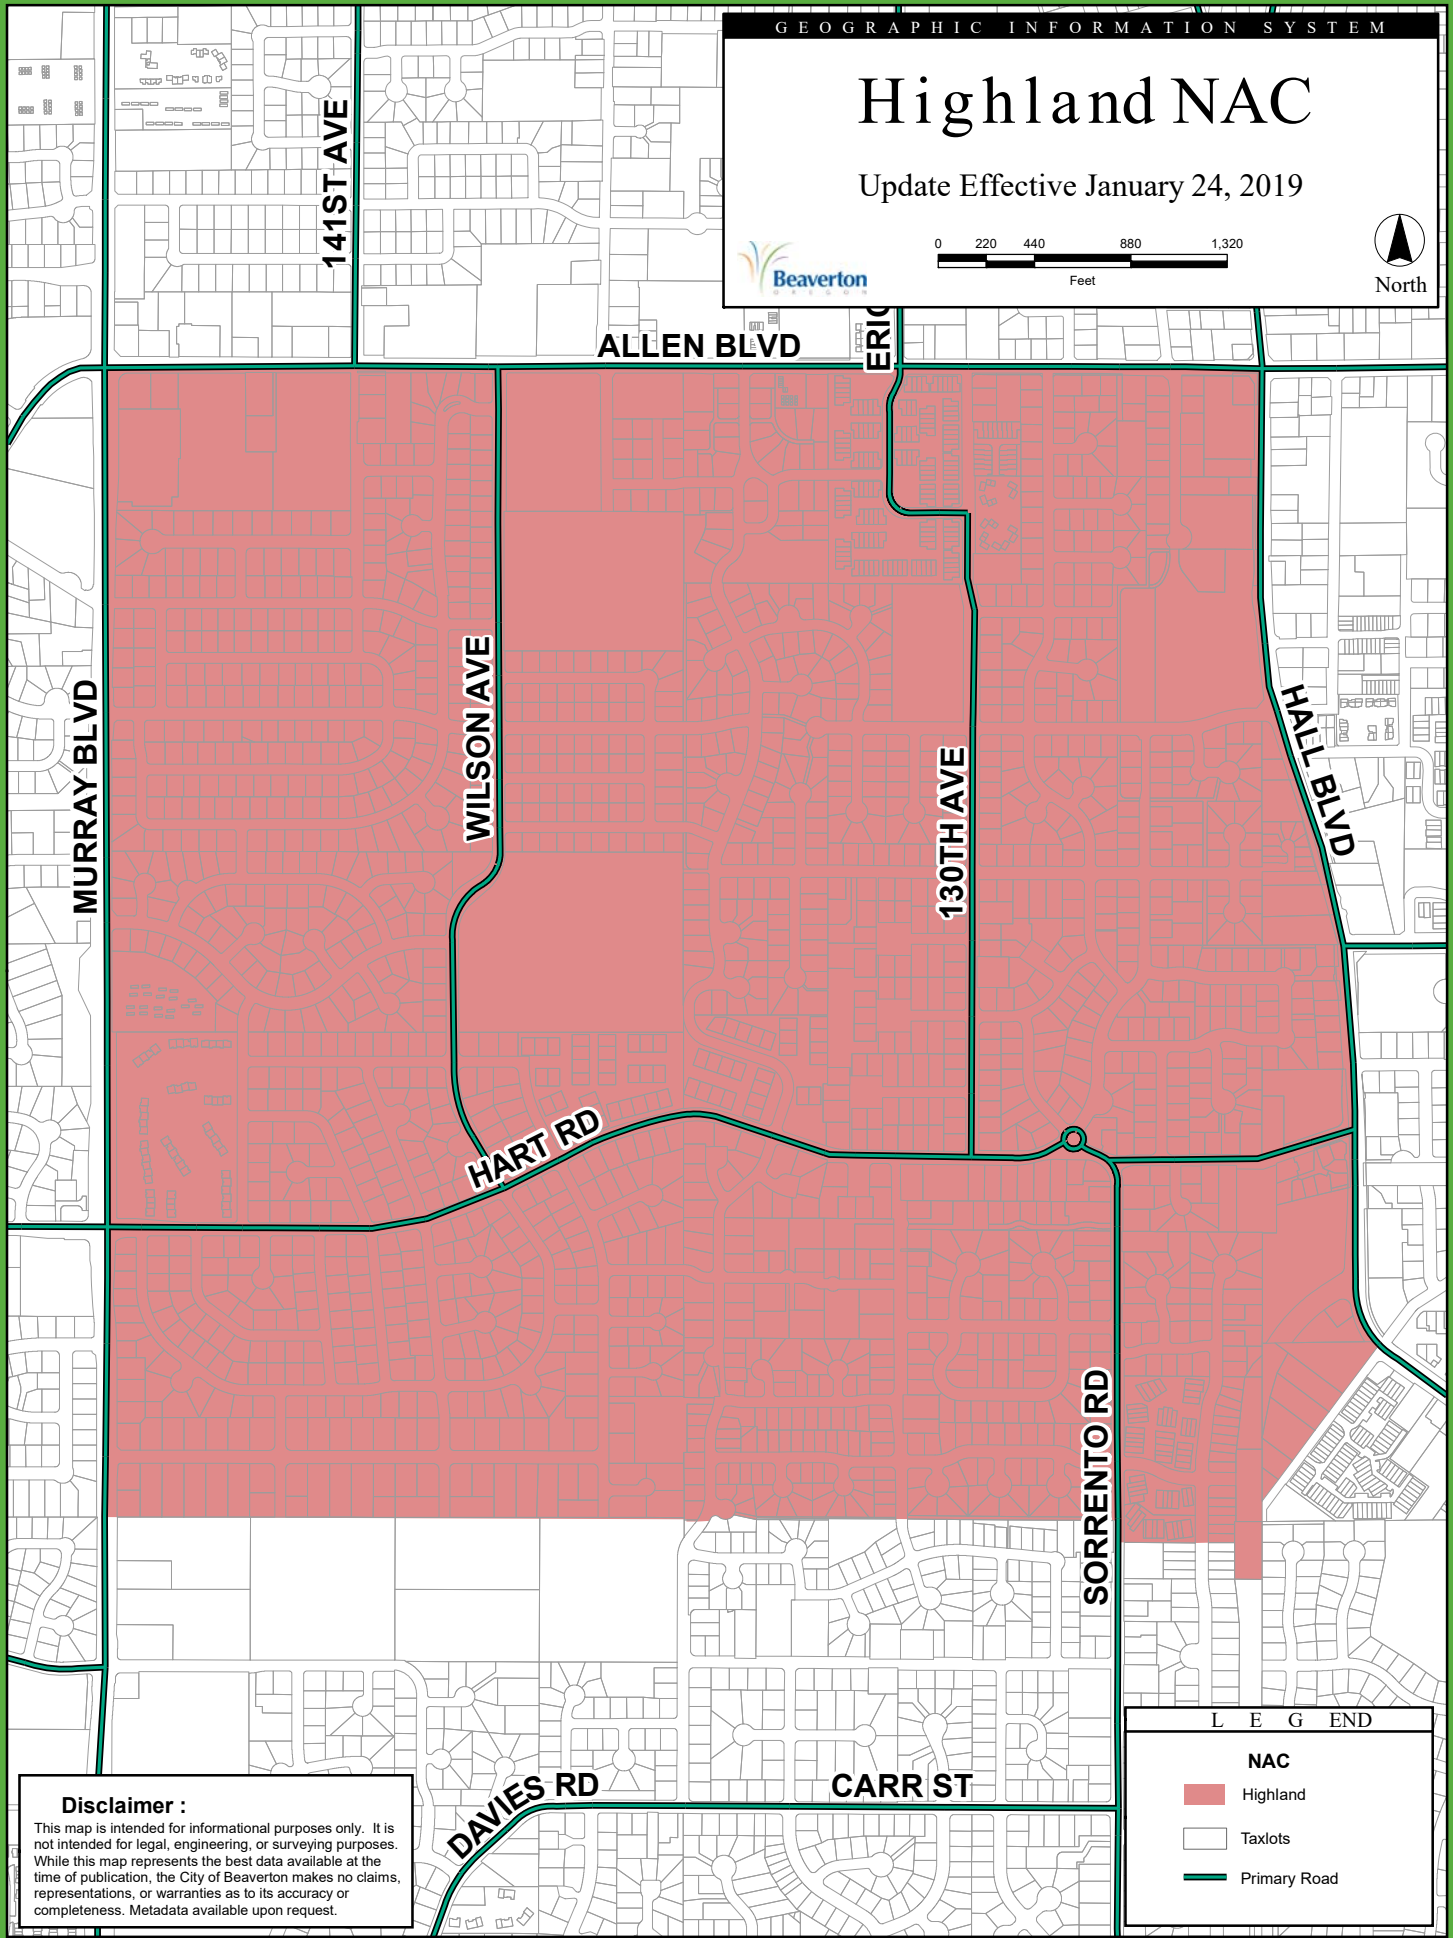

Highland NAC

Update Effective January 24, 2019

Disclaimer :
 This map is intended for informational purposes only. It is not intended for legal, engineering, or surveying purposes. While this map represents the best data available at the time of publication, the City of Beaverton makes no claims, representations, or warranties as to its accuracy or completeness. Metadata available upon request.

L E G E N D	
	NAC Highland
	Taxlots
	Primary Road