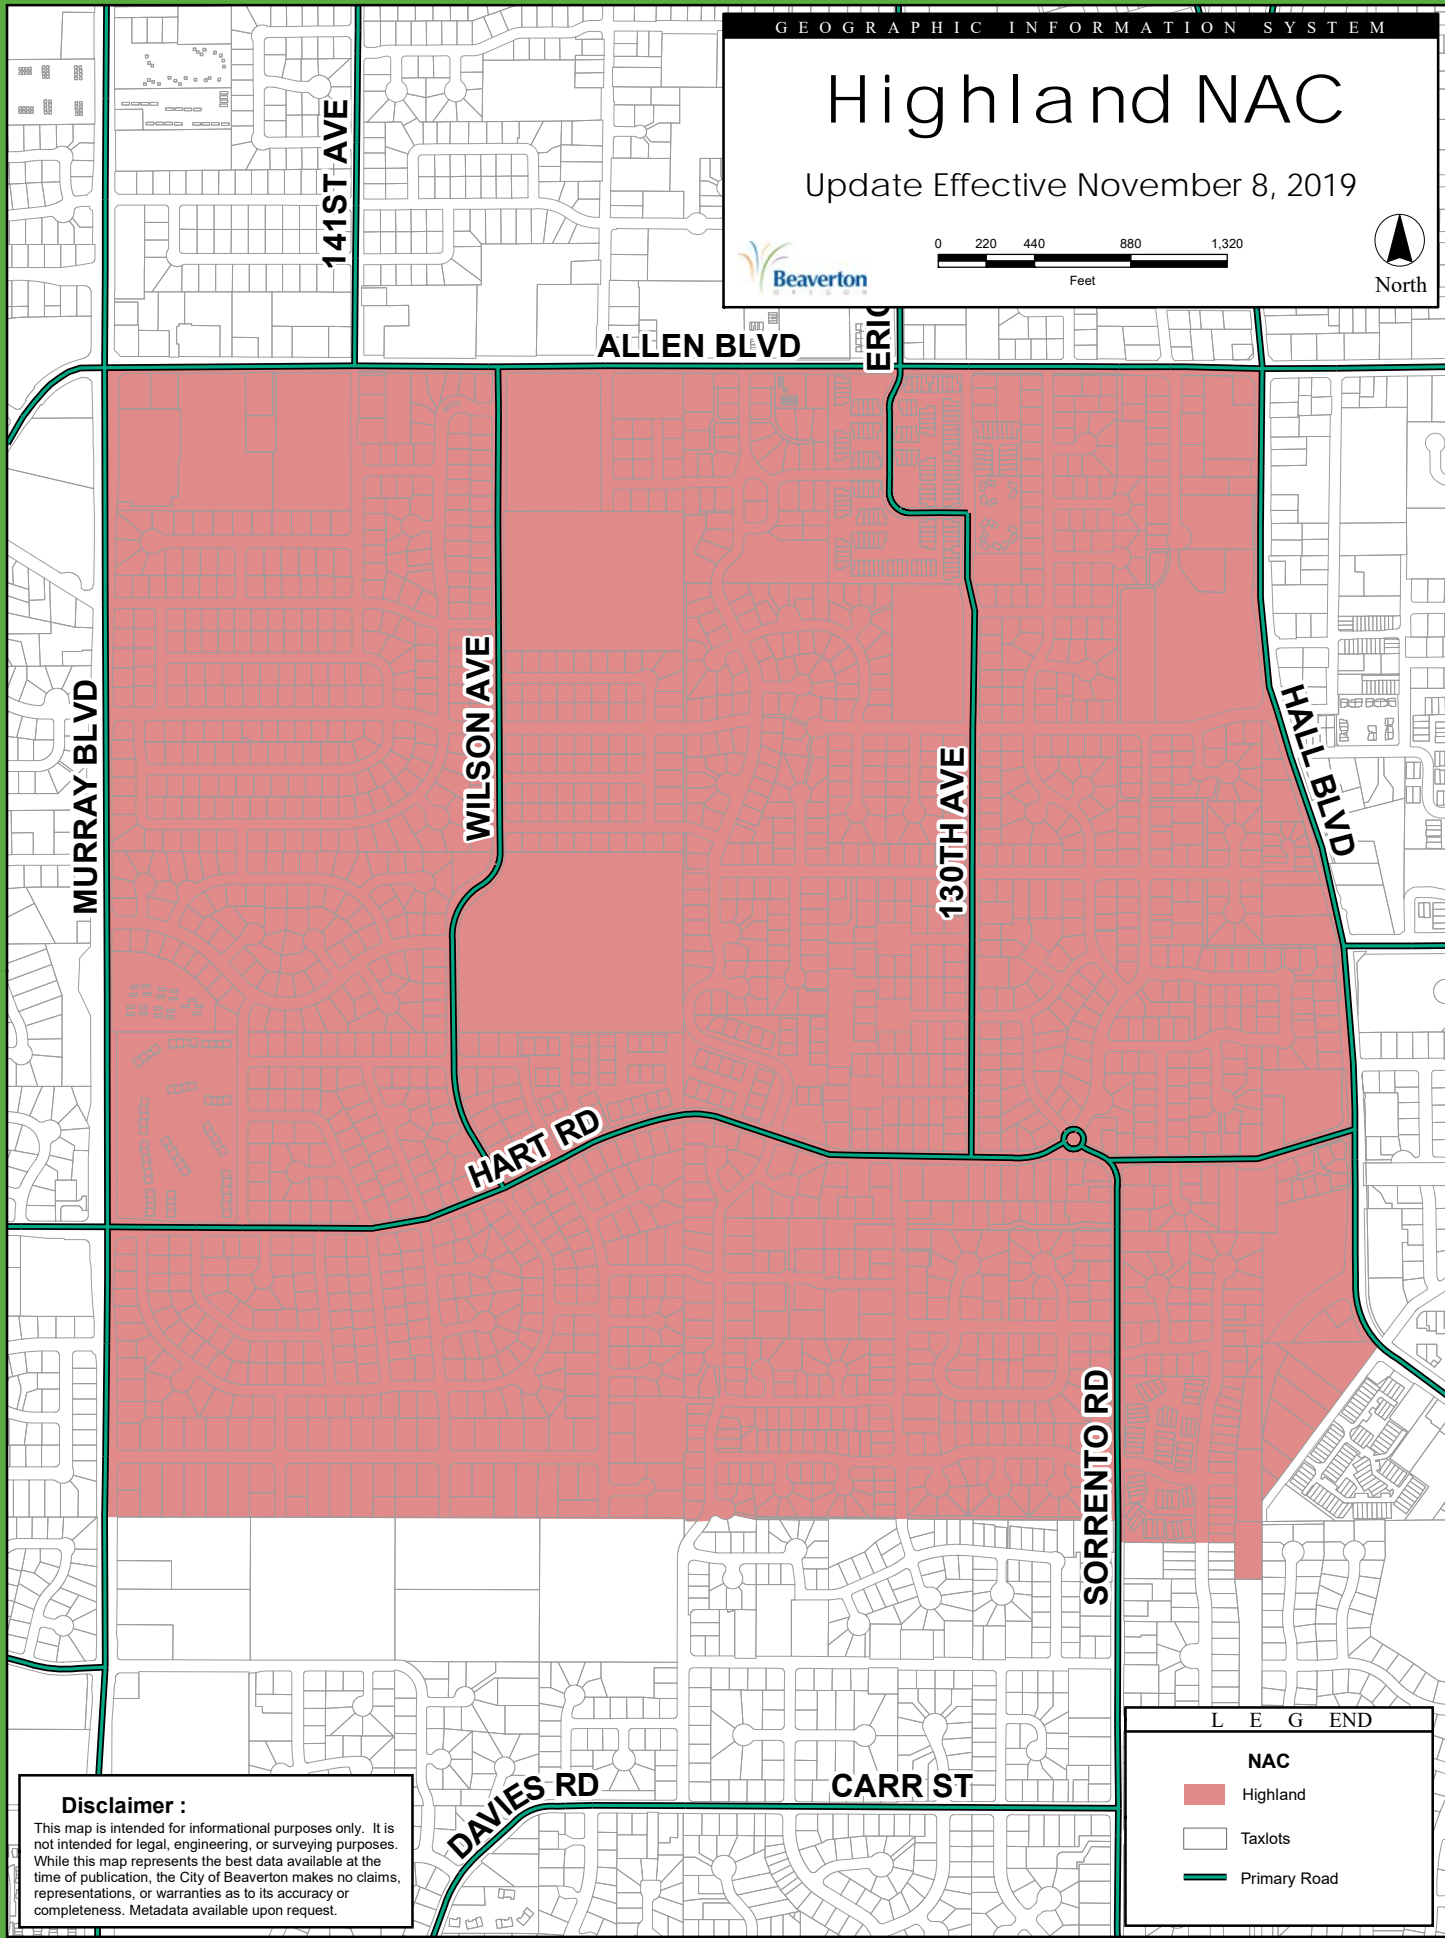

# Highland NAC

Update Effective November 8, 2019

**Disclaimer :**  
 This map is intended for informational purposes only. It is not intended for legal, engineering, or surveying purposes. While this map represents the best data available at the time of publication, the City of Beaverton makes no claims, representations, or warranties as to its accuracy or completeness. Metadata available upon request.

L E G E N D	
<span style="display:inline-block; width:15px; height:10px; background-color:red; border:1px solid black;"></span>	NAC Highland
<span style="display:inline-block; width:15px; height:10px; border:1px solid black;"></span>	Taxlots
<span style="display:inline-block; width:15px; border-bottom:2px solid green;"></span>	Primary Road