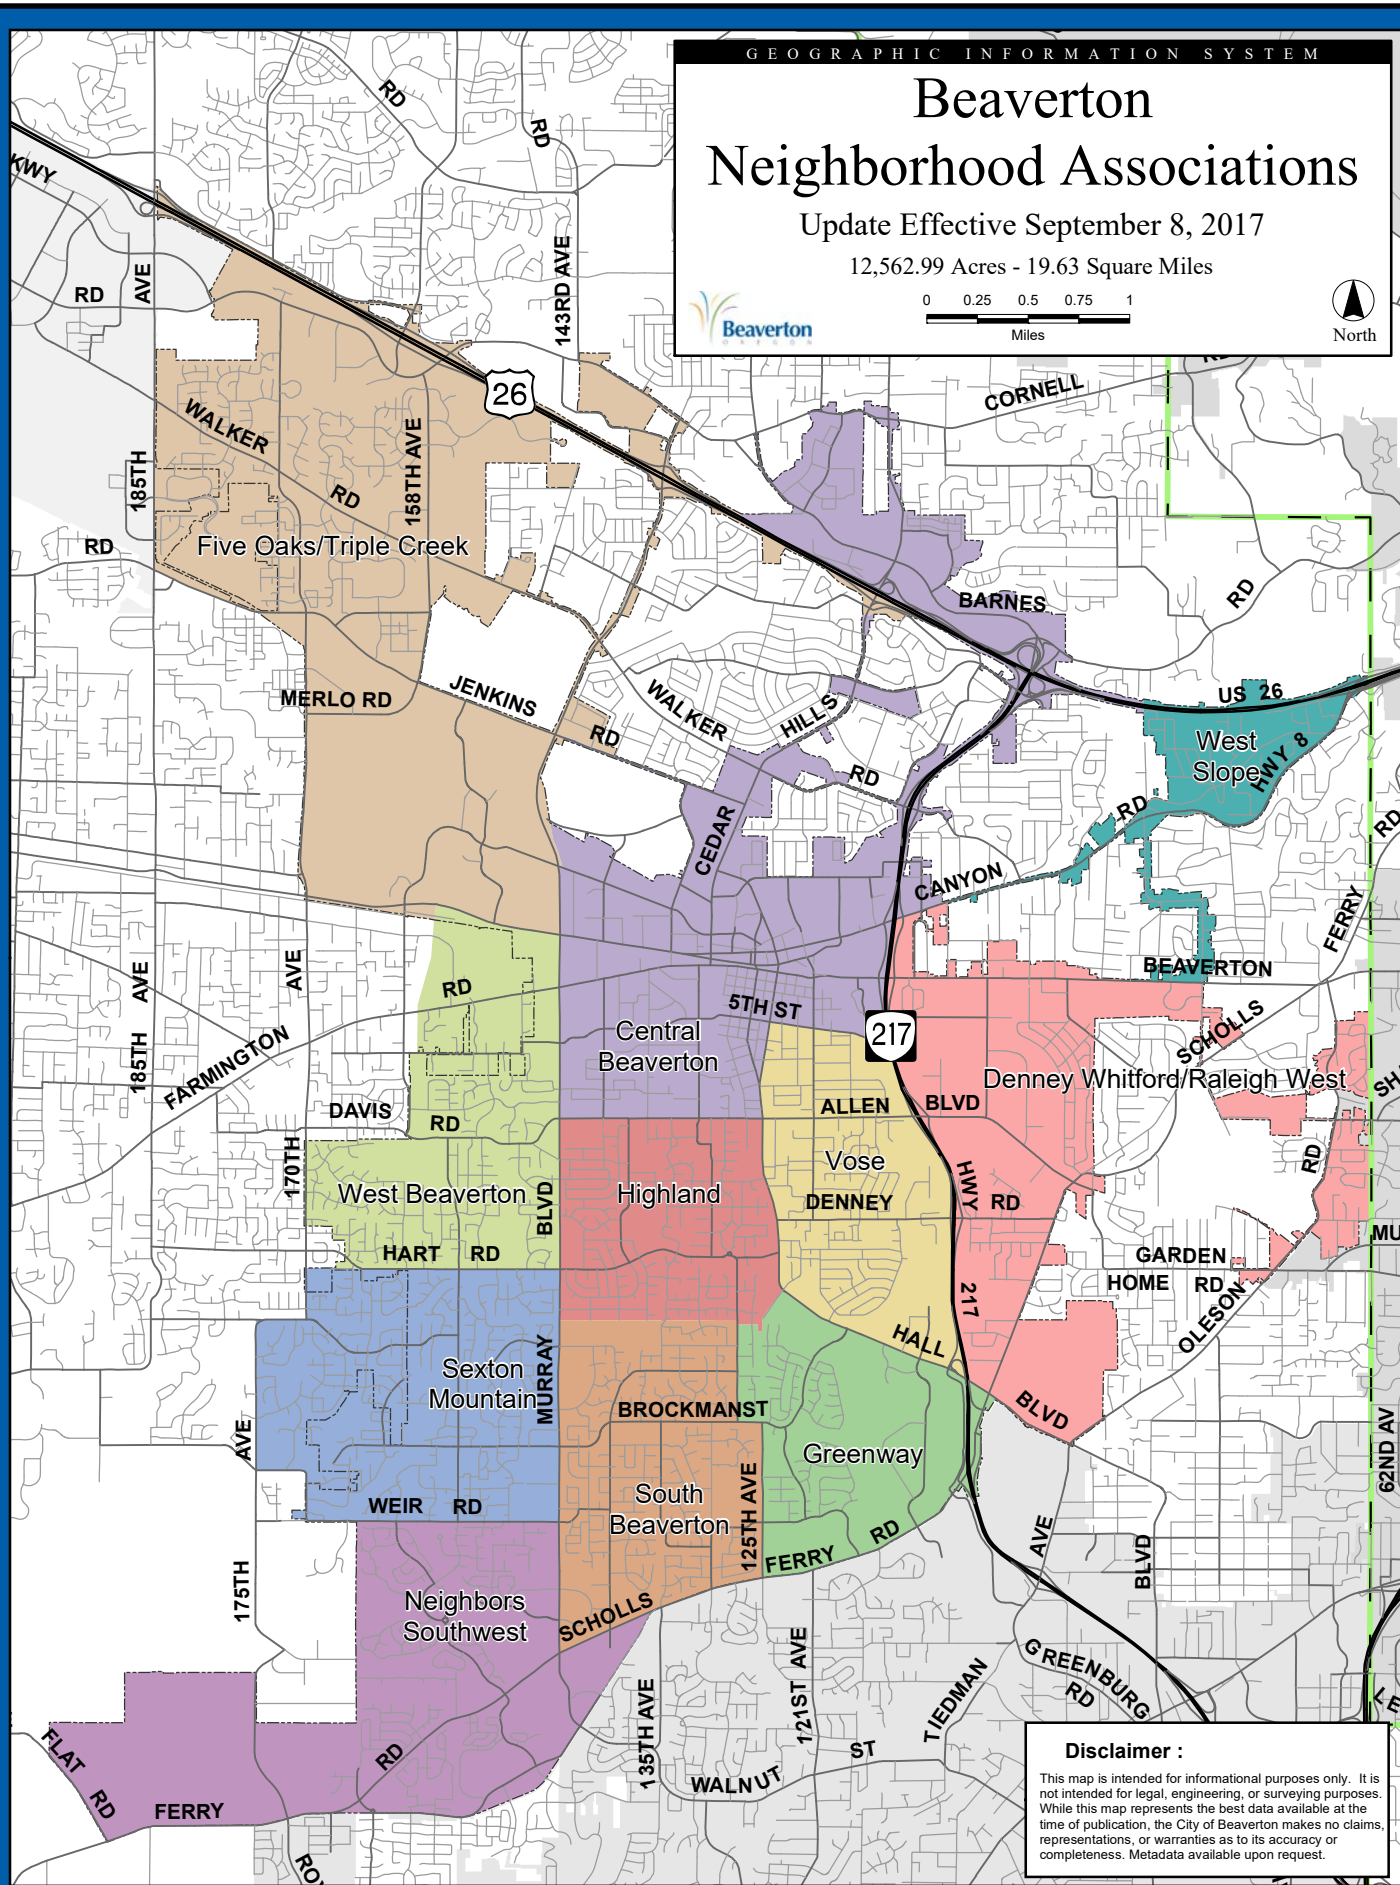

Beaverton Neighborhood Associations

Update Effective September 8, 2017

12,562.99 Acres - 19.63 Square Miles

Disclaimer :