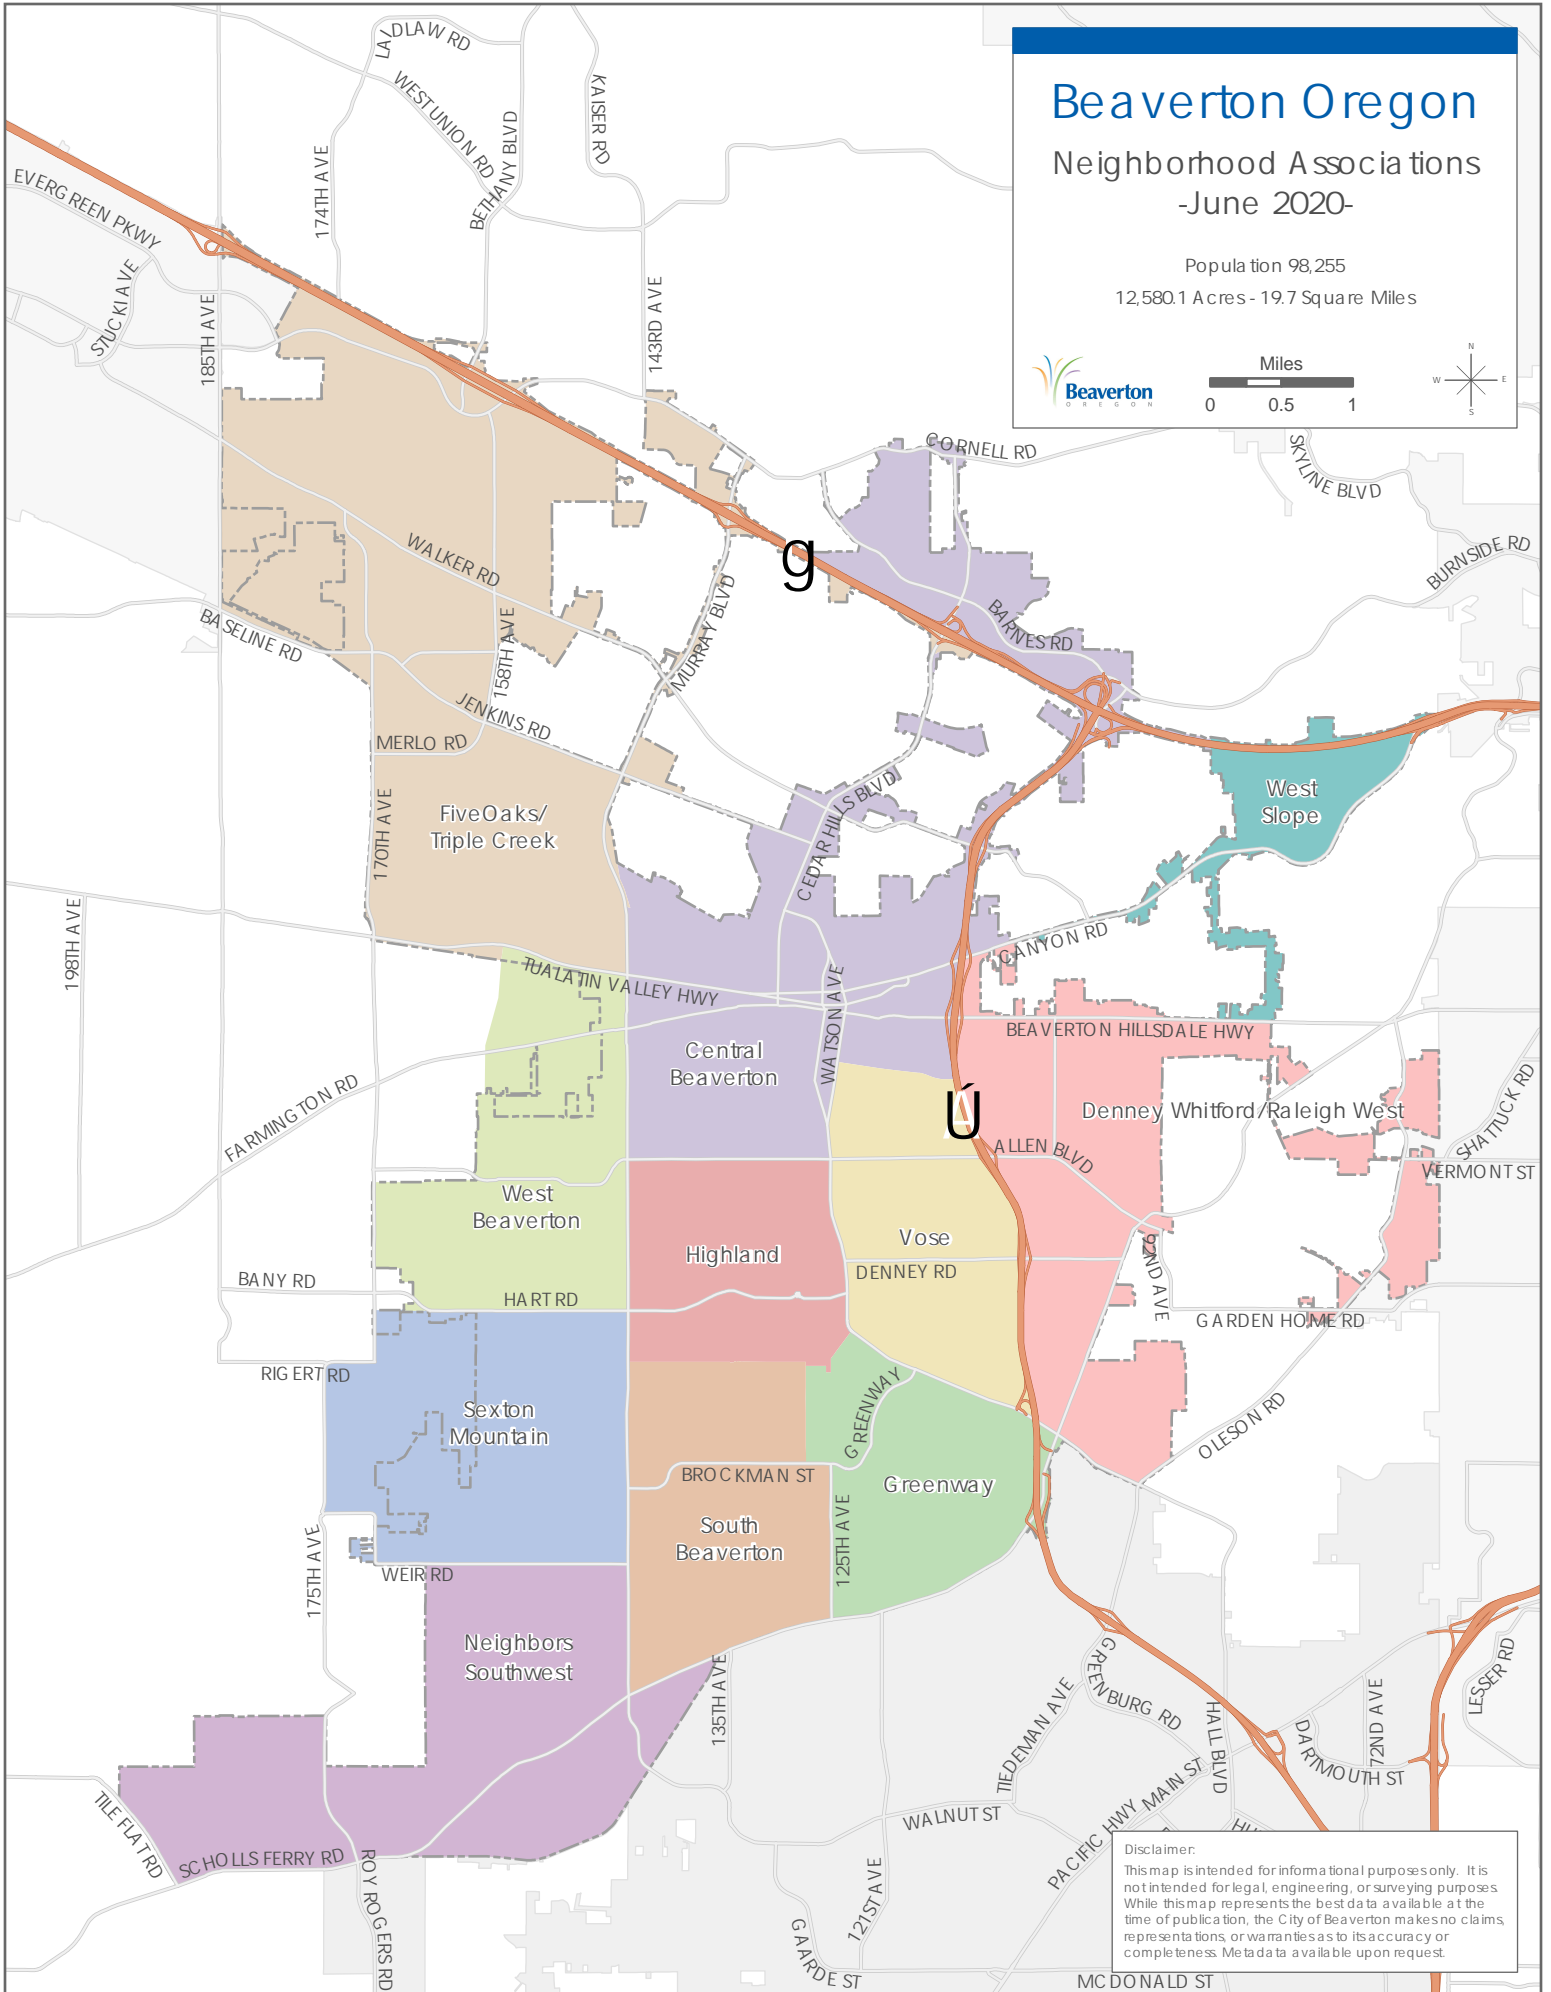

Beaverton Oregon

Neighborhood Associations
-June 2020-

Population 98,255
12,580.1 Acres - 19.7 Square Miles

Disclaimer:
This map is intended for informational purposes only. It is not intended for legal, engineering, or surveying purposes. While this map represents the best data available at the time of publication, the City of Beaverton makes no claims, representations, or warranties as to its accuracy or completeness. Metadata available upon request.