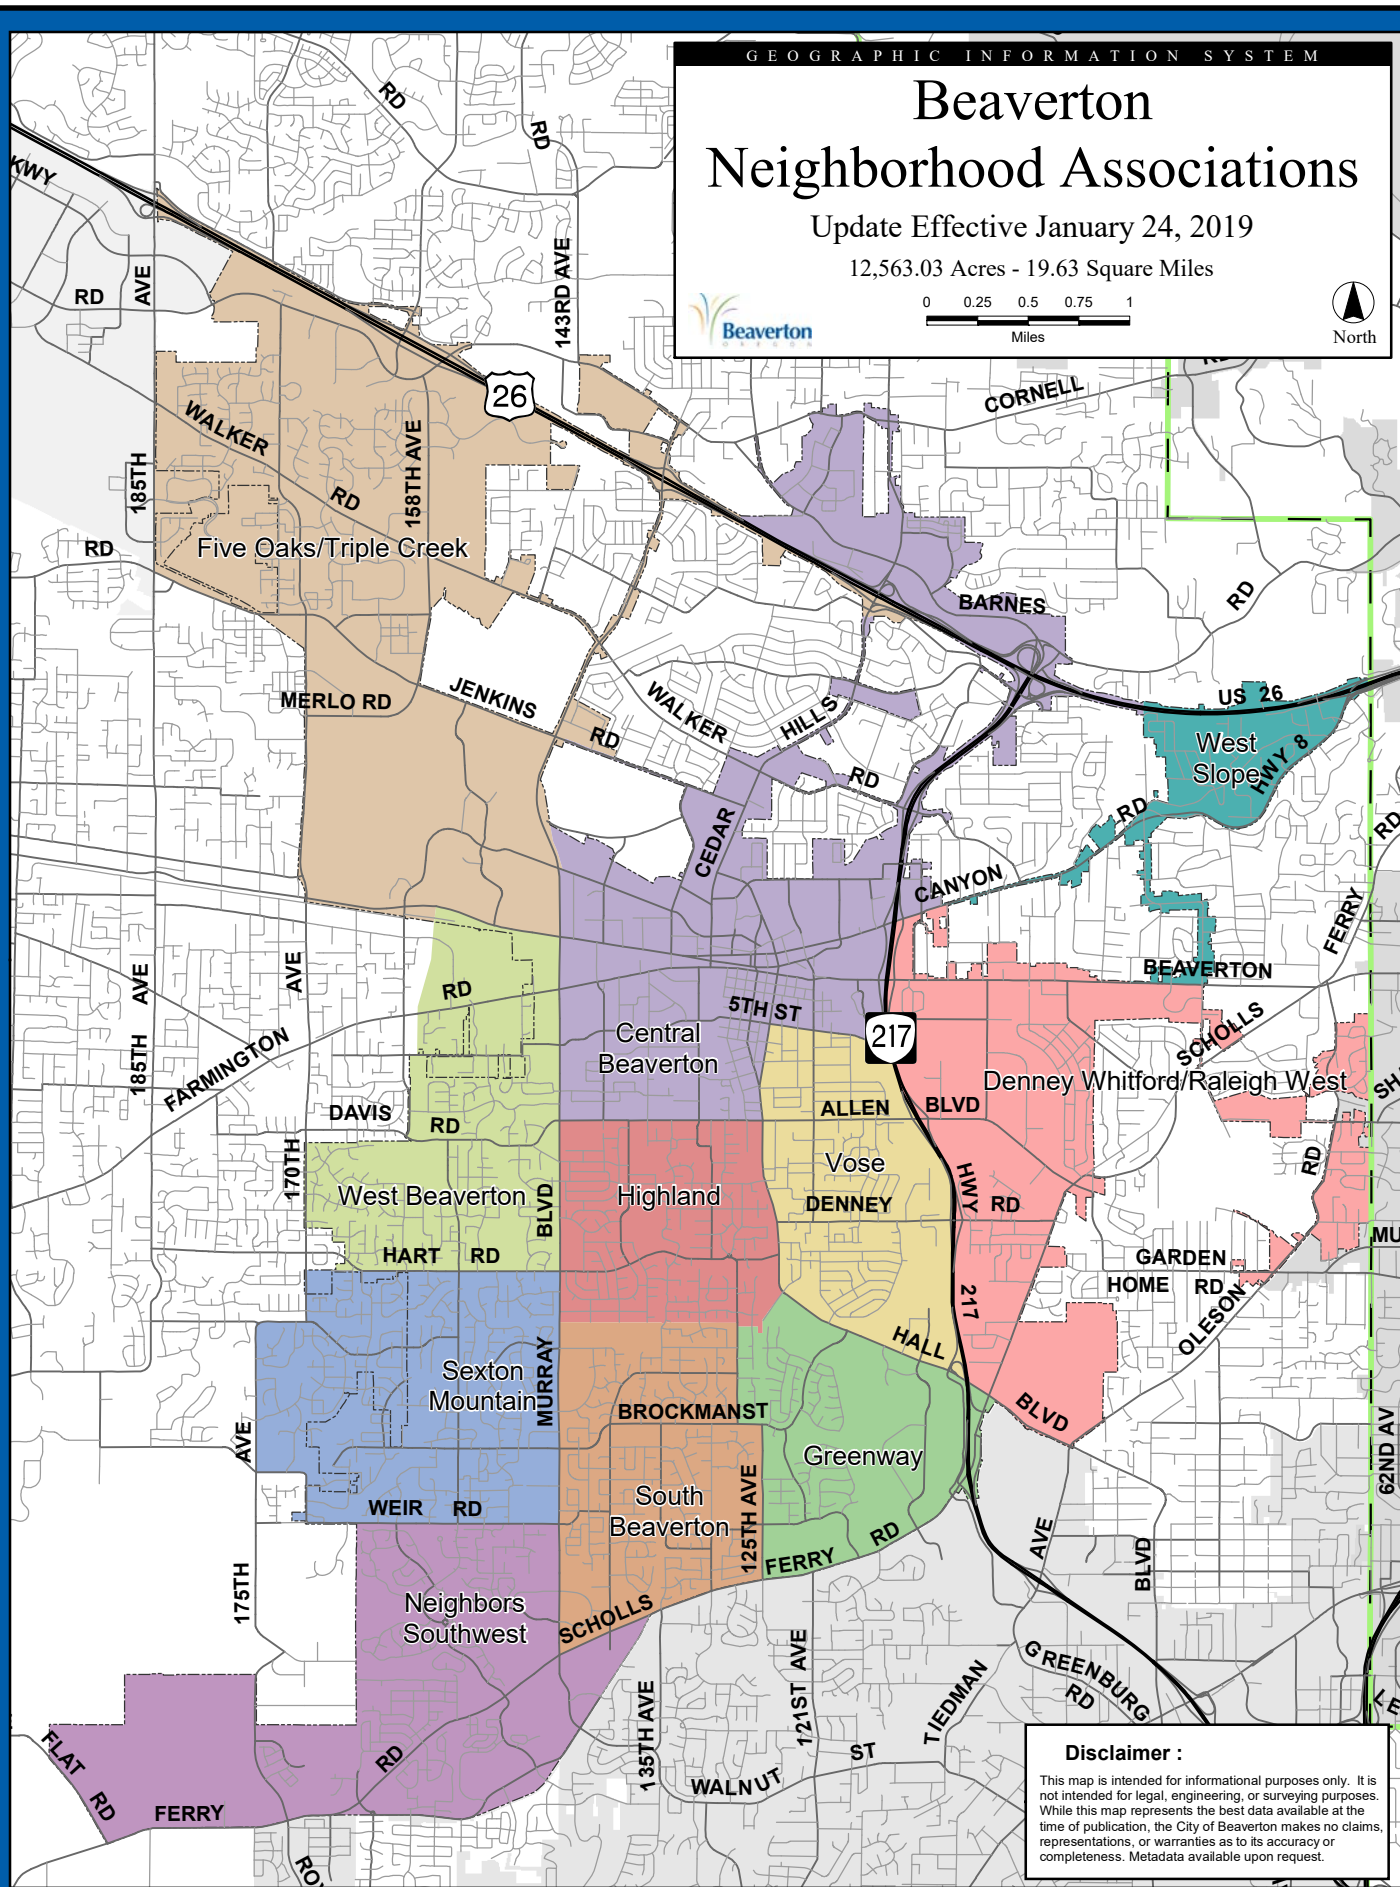

Beaverton Neighborhood Associations

Update Effective January 24, 2019

12,563.03 Acres - 19.63 Square Miles

Disclaimer :