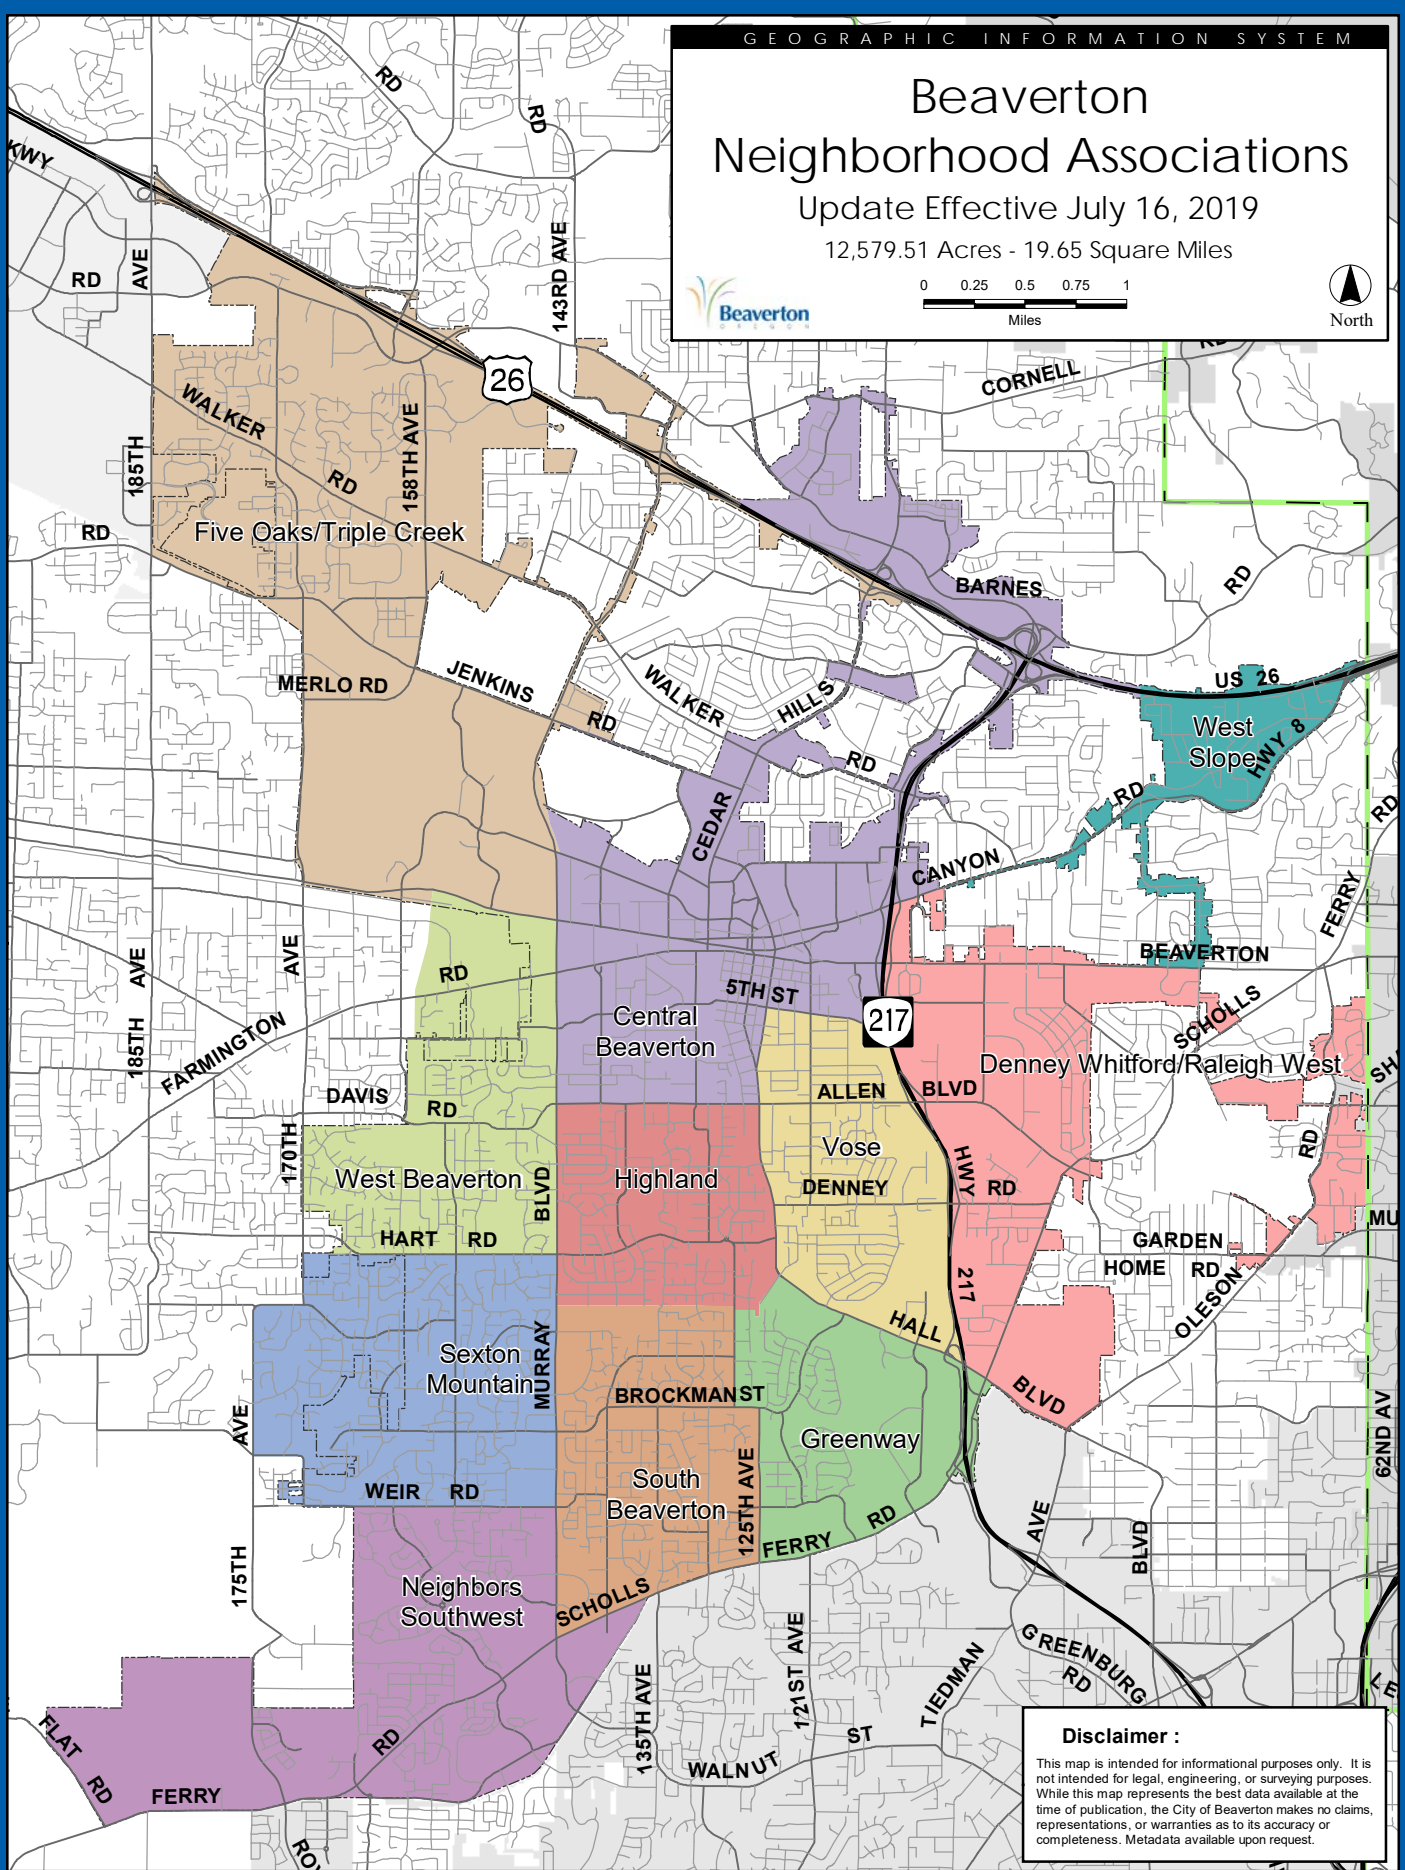

# Beaverton Neighborhood Associations

Update Effective July 16, 2019

12,579.51 Acres - 19.65 Square Miles

**Disclaimer :**

This map is intended for informational purposes only. It is not intended for legal, engineering, or surveying purposes. While this map represents the best data available at the time of publication, the City of Beaverton makes no claims, representations, or warranties as to its accuracy or completeness. Metadata available upon request.