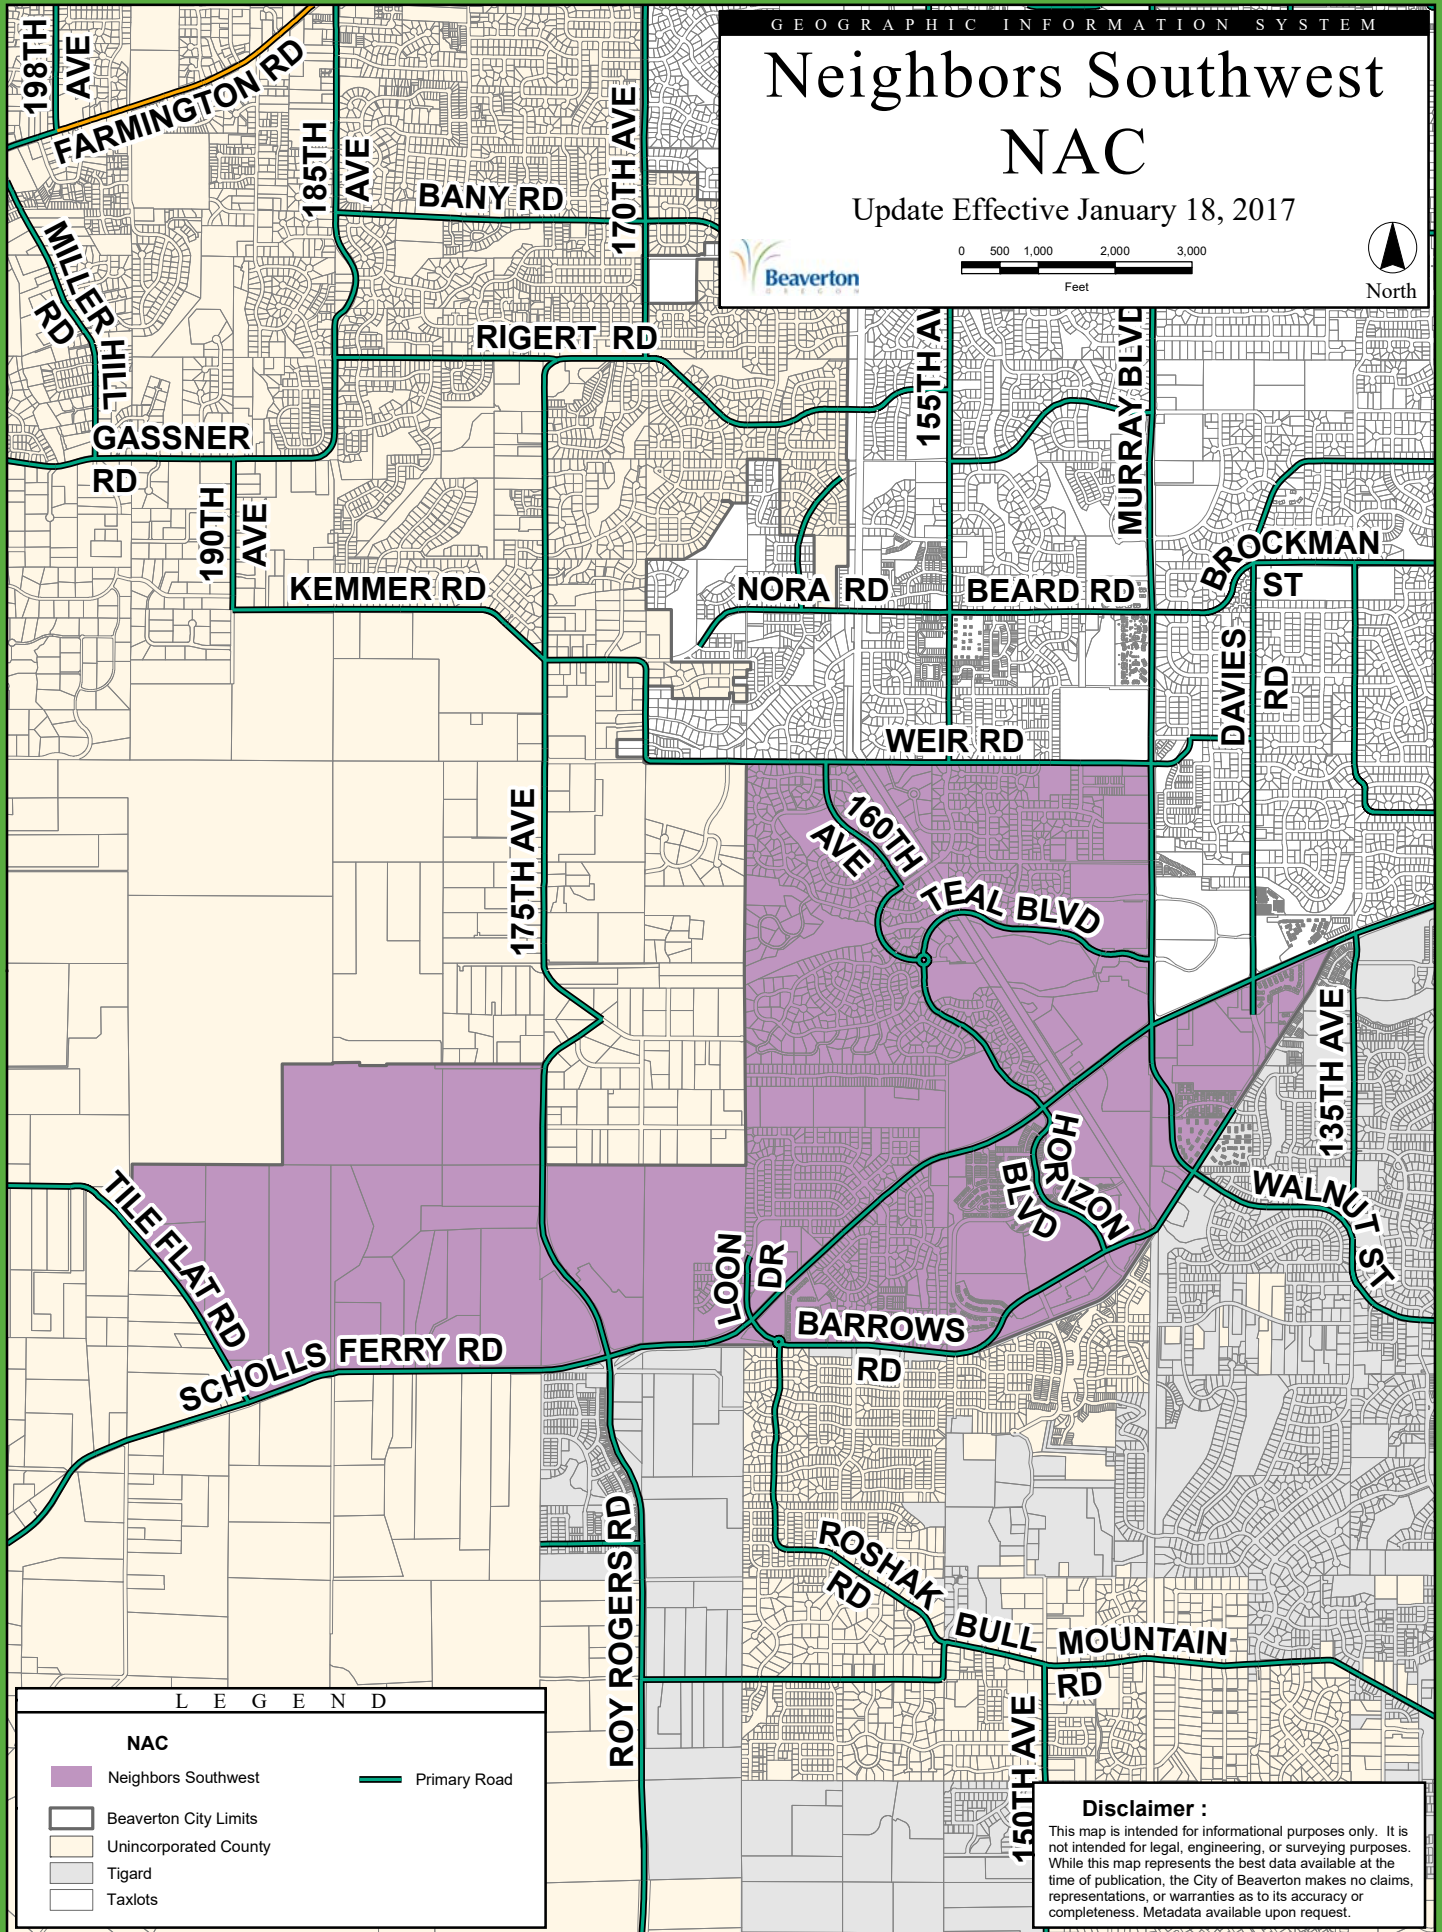

Neighbors Southwest NAC

Update Effective January 18, 2017

LEGEND

NAC	
	Neighbors Southwest
	Primary Road
	Beaverton City Limits
	Unincorporated County
	Tigard
	Taxlots

Disclaimer :
 This map is intended for informational purposes only. It is not intended for legal, engineering, or surveying purposes. While this map represents the best data available at the time of publication, the City of Beaverton makes no claims, representations, or warranties as to its accuracy or completeness. Metadata available upon request.