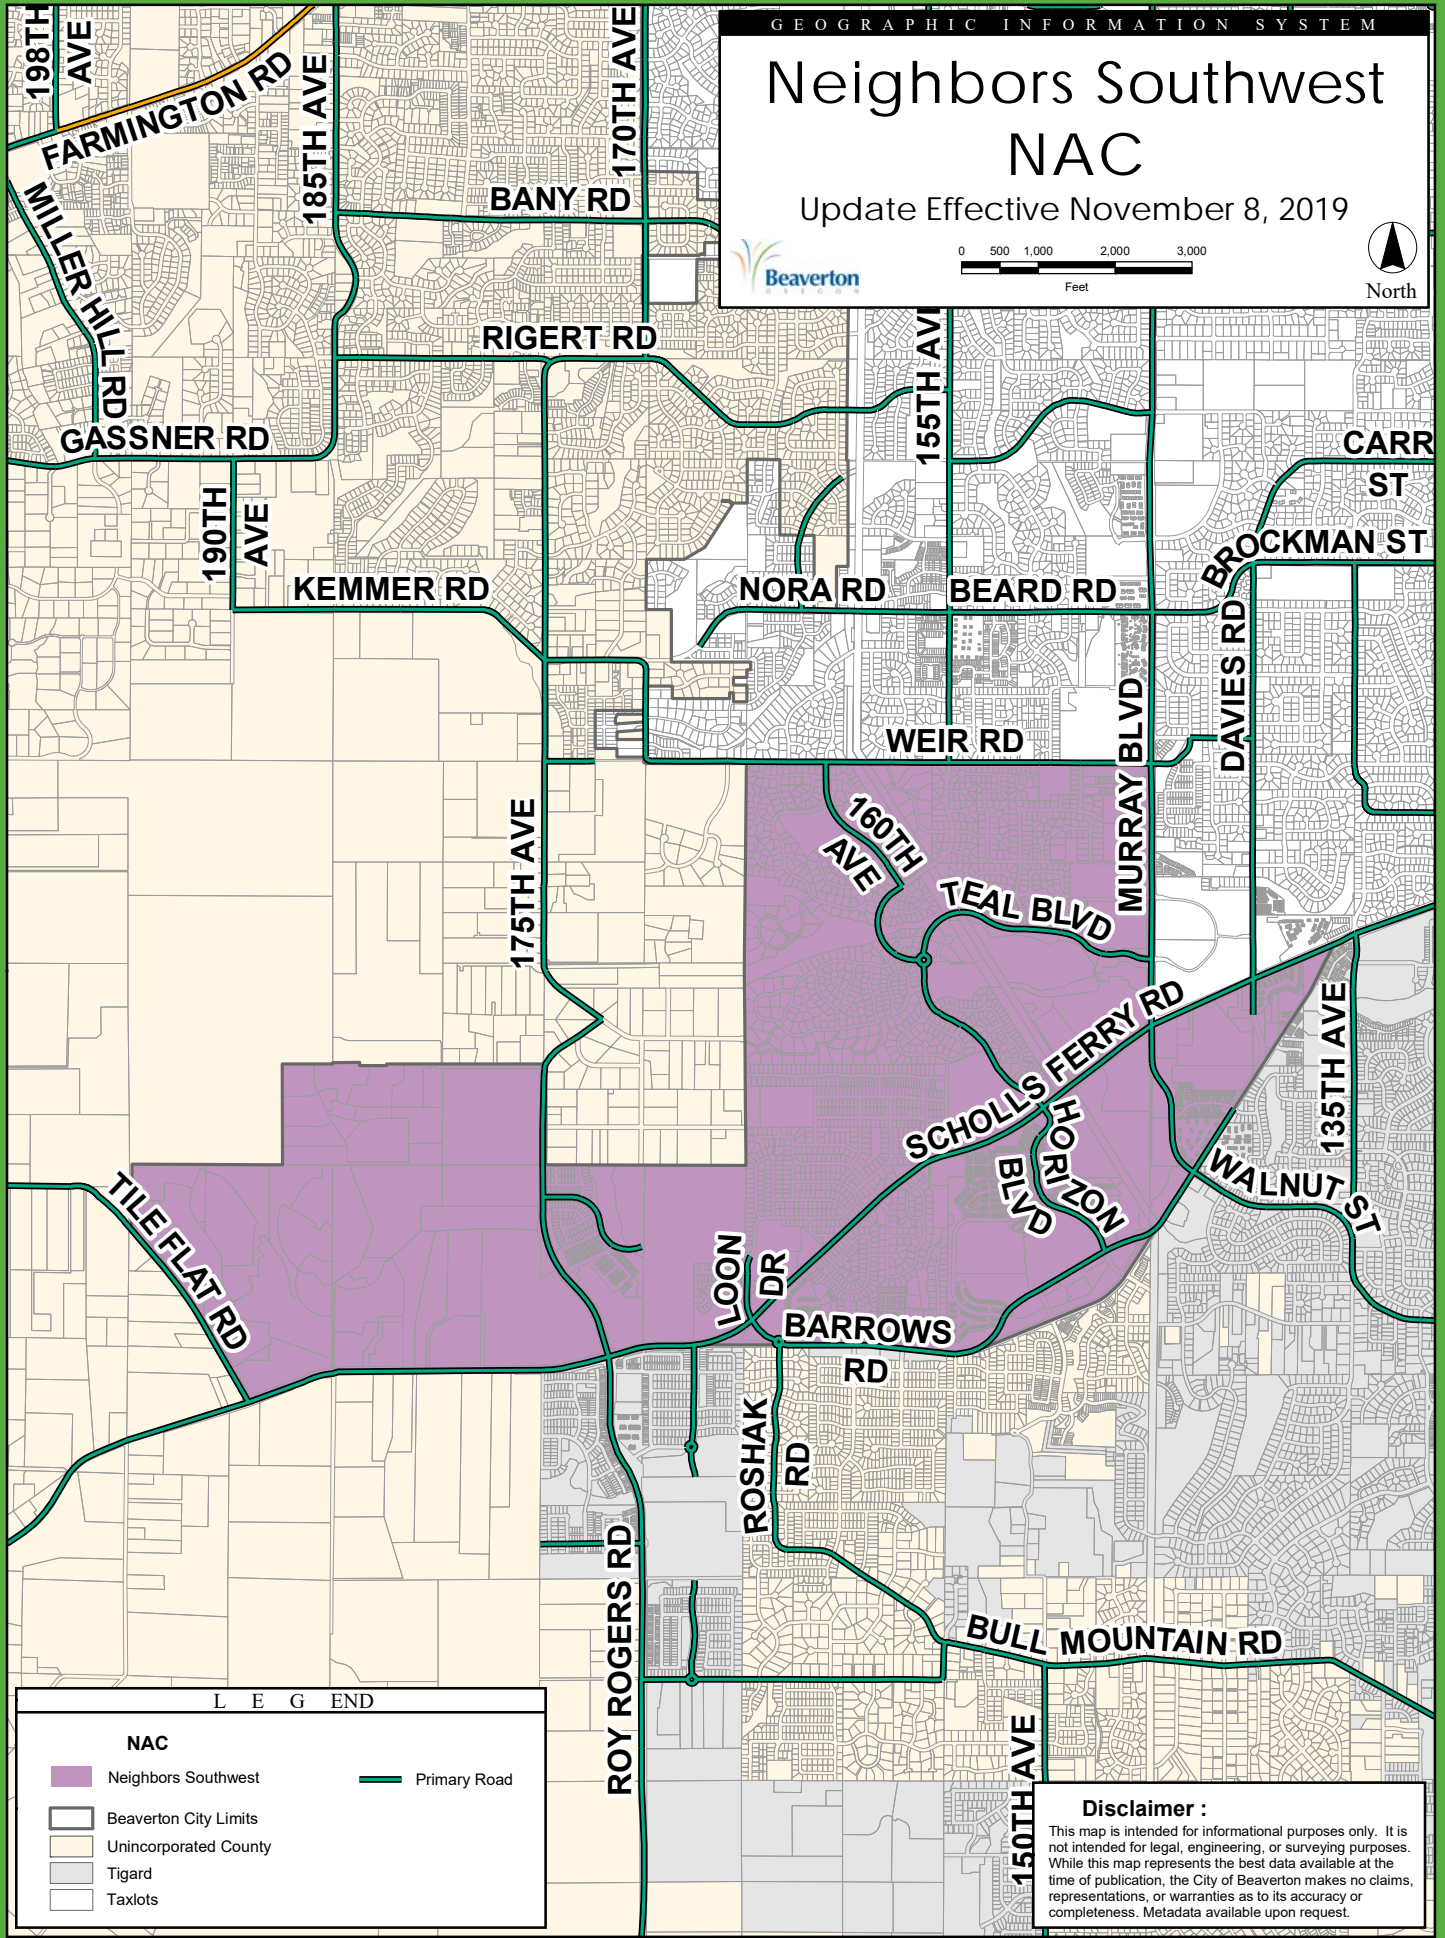

Neighbors Southwest NAC

Update Effective November 8, 2019

L E G E N D

	Neighbors Southwest		Primary Road
	Beaverton City Limits		
	Unincorporated County		
	Tigard		
	Taxlots		

Disclaimer :
 This map is intended for informational purposes only. It is not intended for legal, engineering, or surveying purposes. While this map represents the best data available at the time of publication, the City of Beaverton makes no claims, representations, or warranties as to its accuracy or completeness. Metadata available upon request.