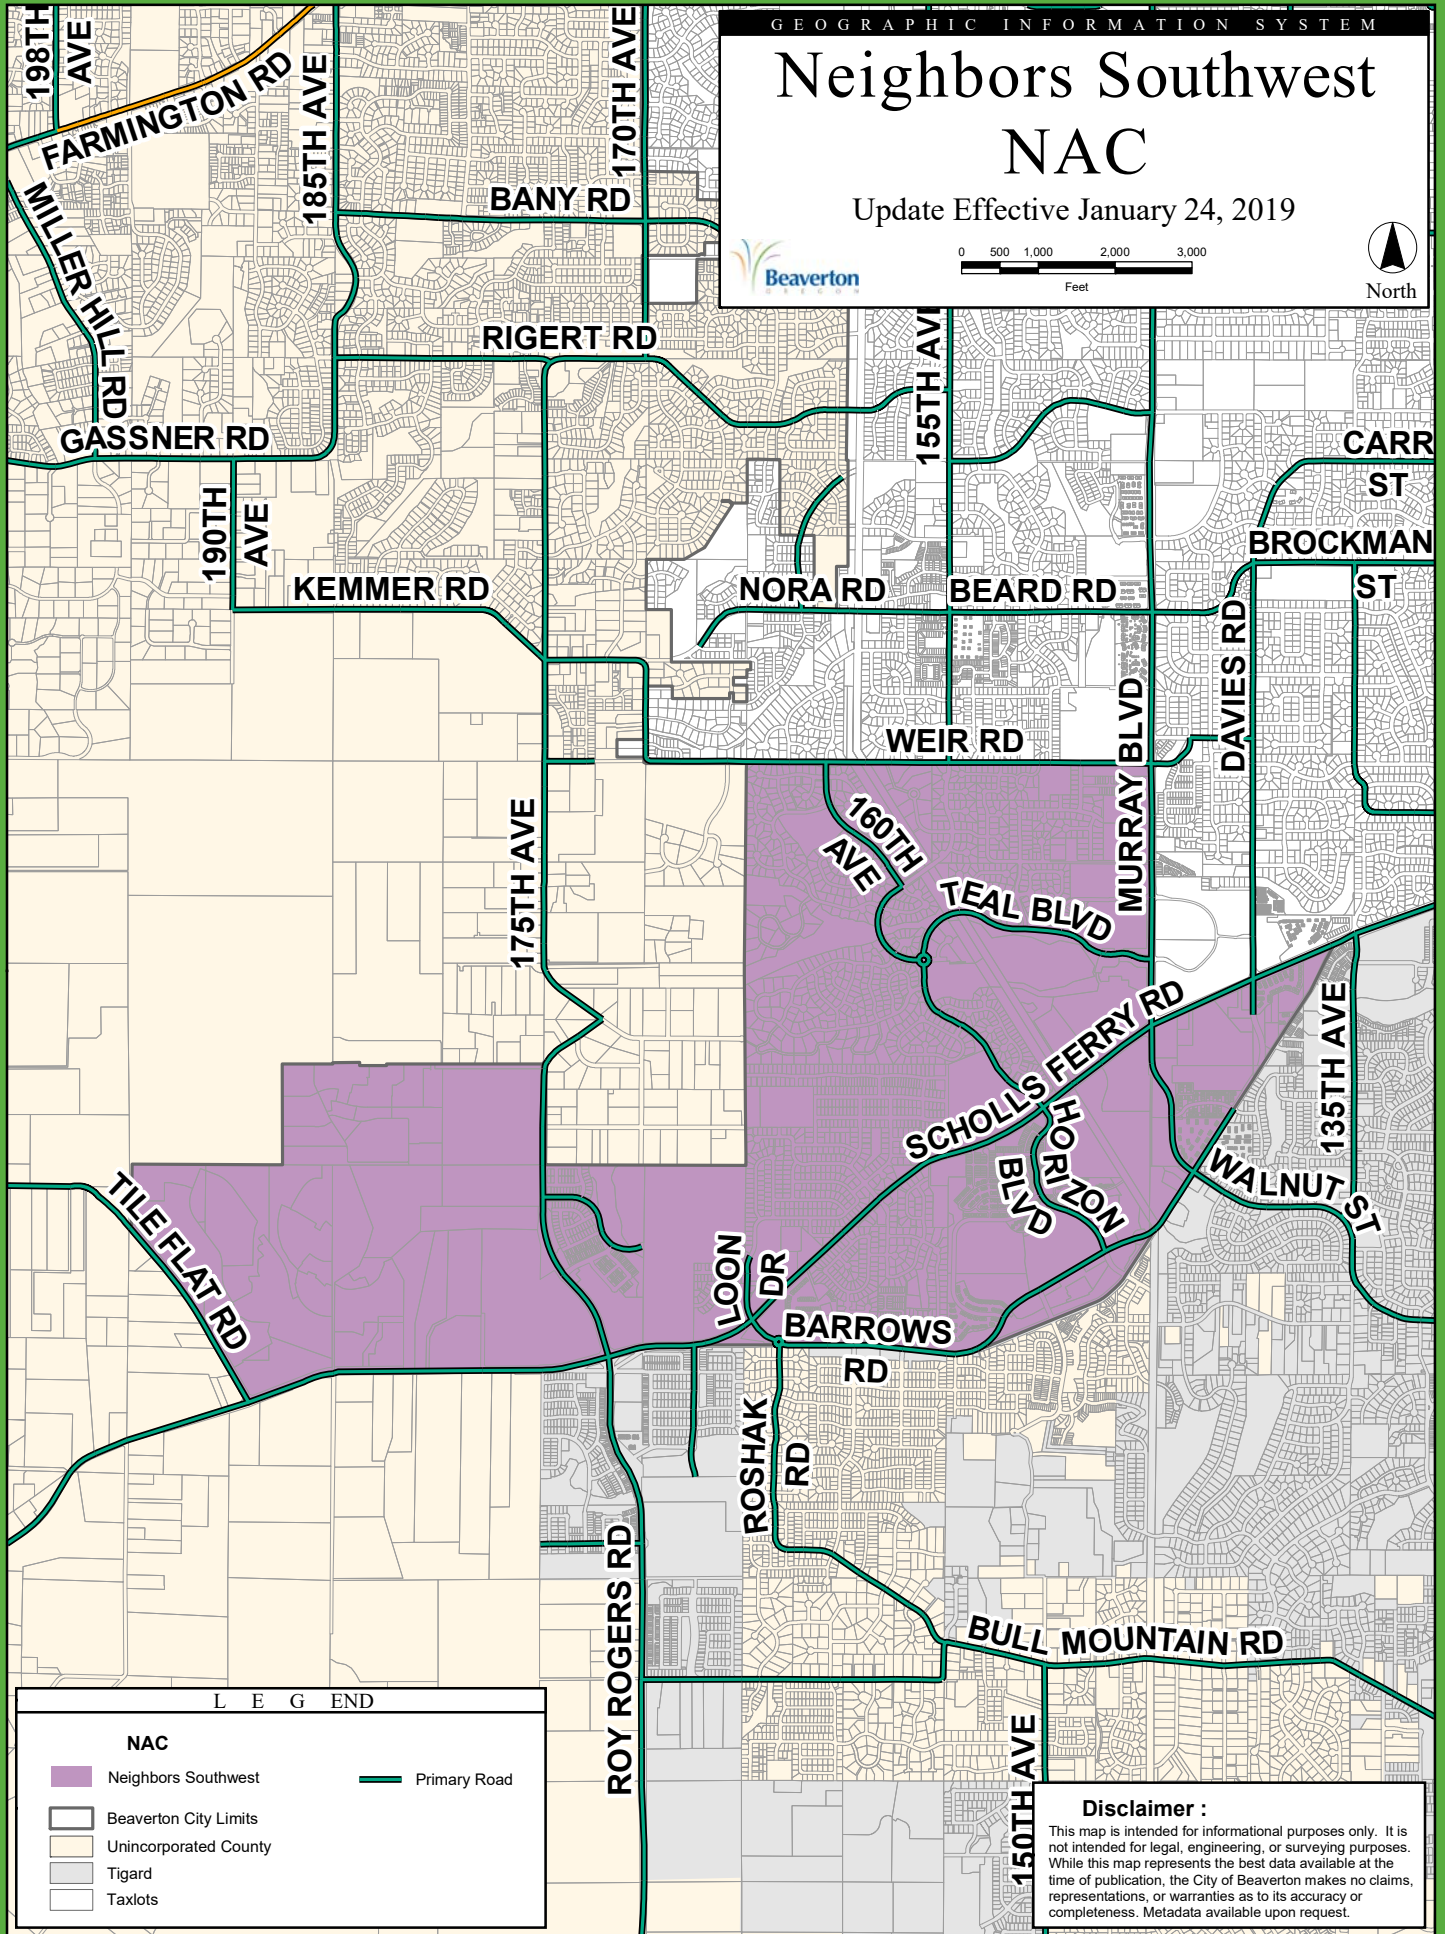

Neighbors Southwest NAC

Update Effective January 24, 2019

L E G E N D

- NAC**
- Neighbors Southwest
- Primary Road
- Beaverton City Limits
- Unincorporated County
- Tigard
- Taxlots

Disclaimer :
 This map is intended for informational purposes only. It is not intended for legal, engineering, or surveying purposes. While this map represents the best data available at the time of publication, the City of Beaverton makes no claims, representations, or warranties as to its accuracy or completeness. Metadata available upon request.