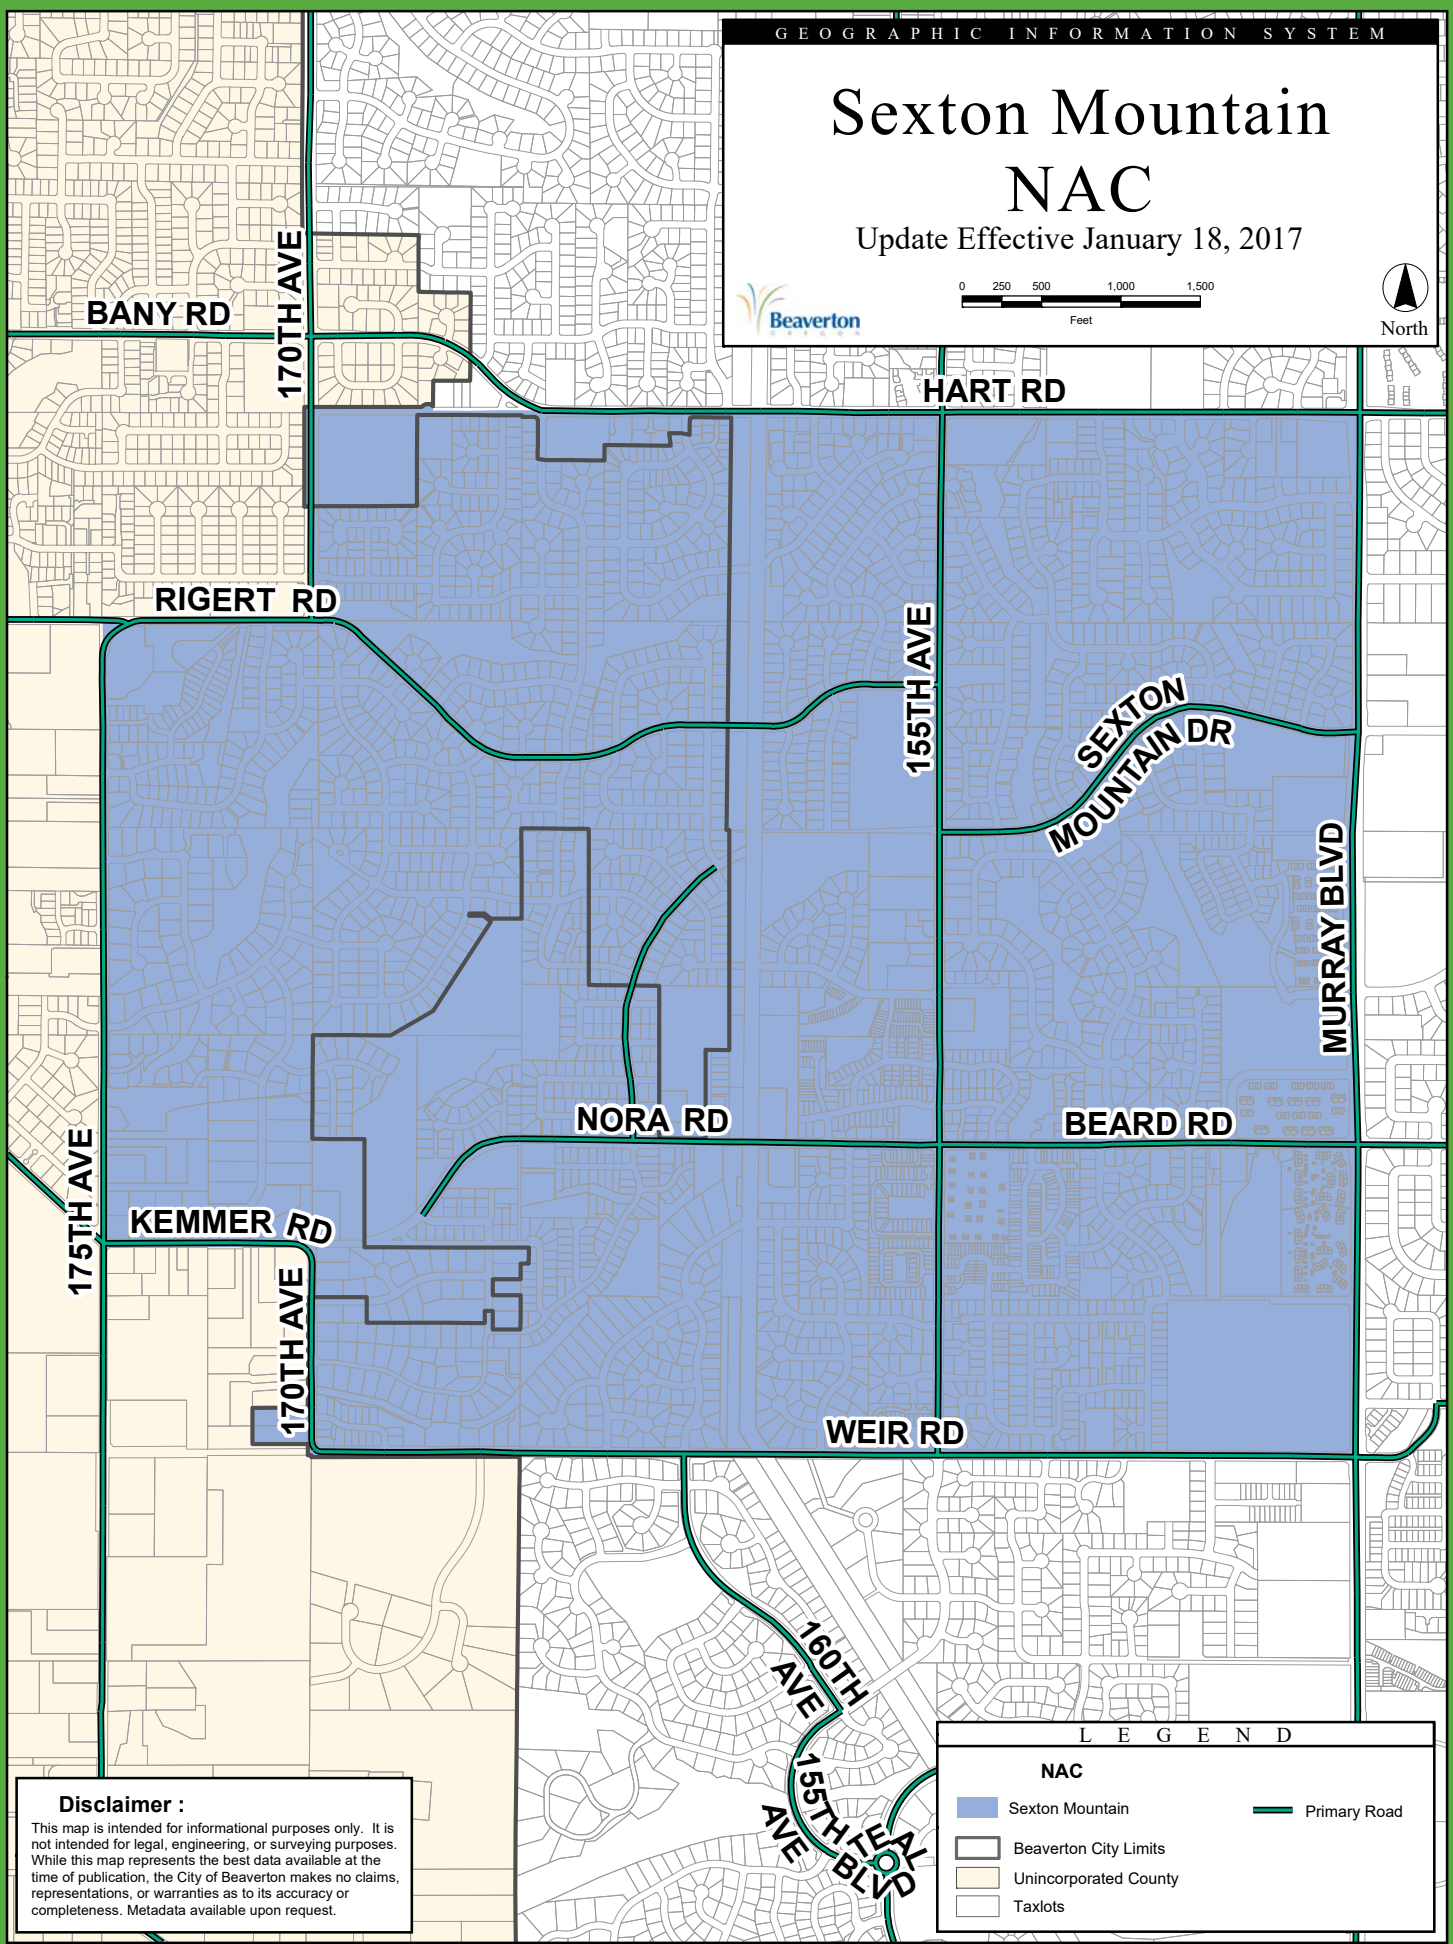

Sexton Mountain NAC

Update Effective January 18, 2017

Disclaimer :
 This map is intended for informational purposes only. It is not intended for legal, engineering, or surveying purposes. While this map represents the best data available at the time of publication, the City of Beaverton makes no claims, representations, or warranties as to its accuracy or completeness. Metadata available upon request.

LEGEND

NAC

- Sexton Mountain
- Primary Road
- Beaverton City Limits
- Unincorporated County
- Taxlots