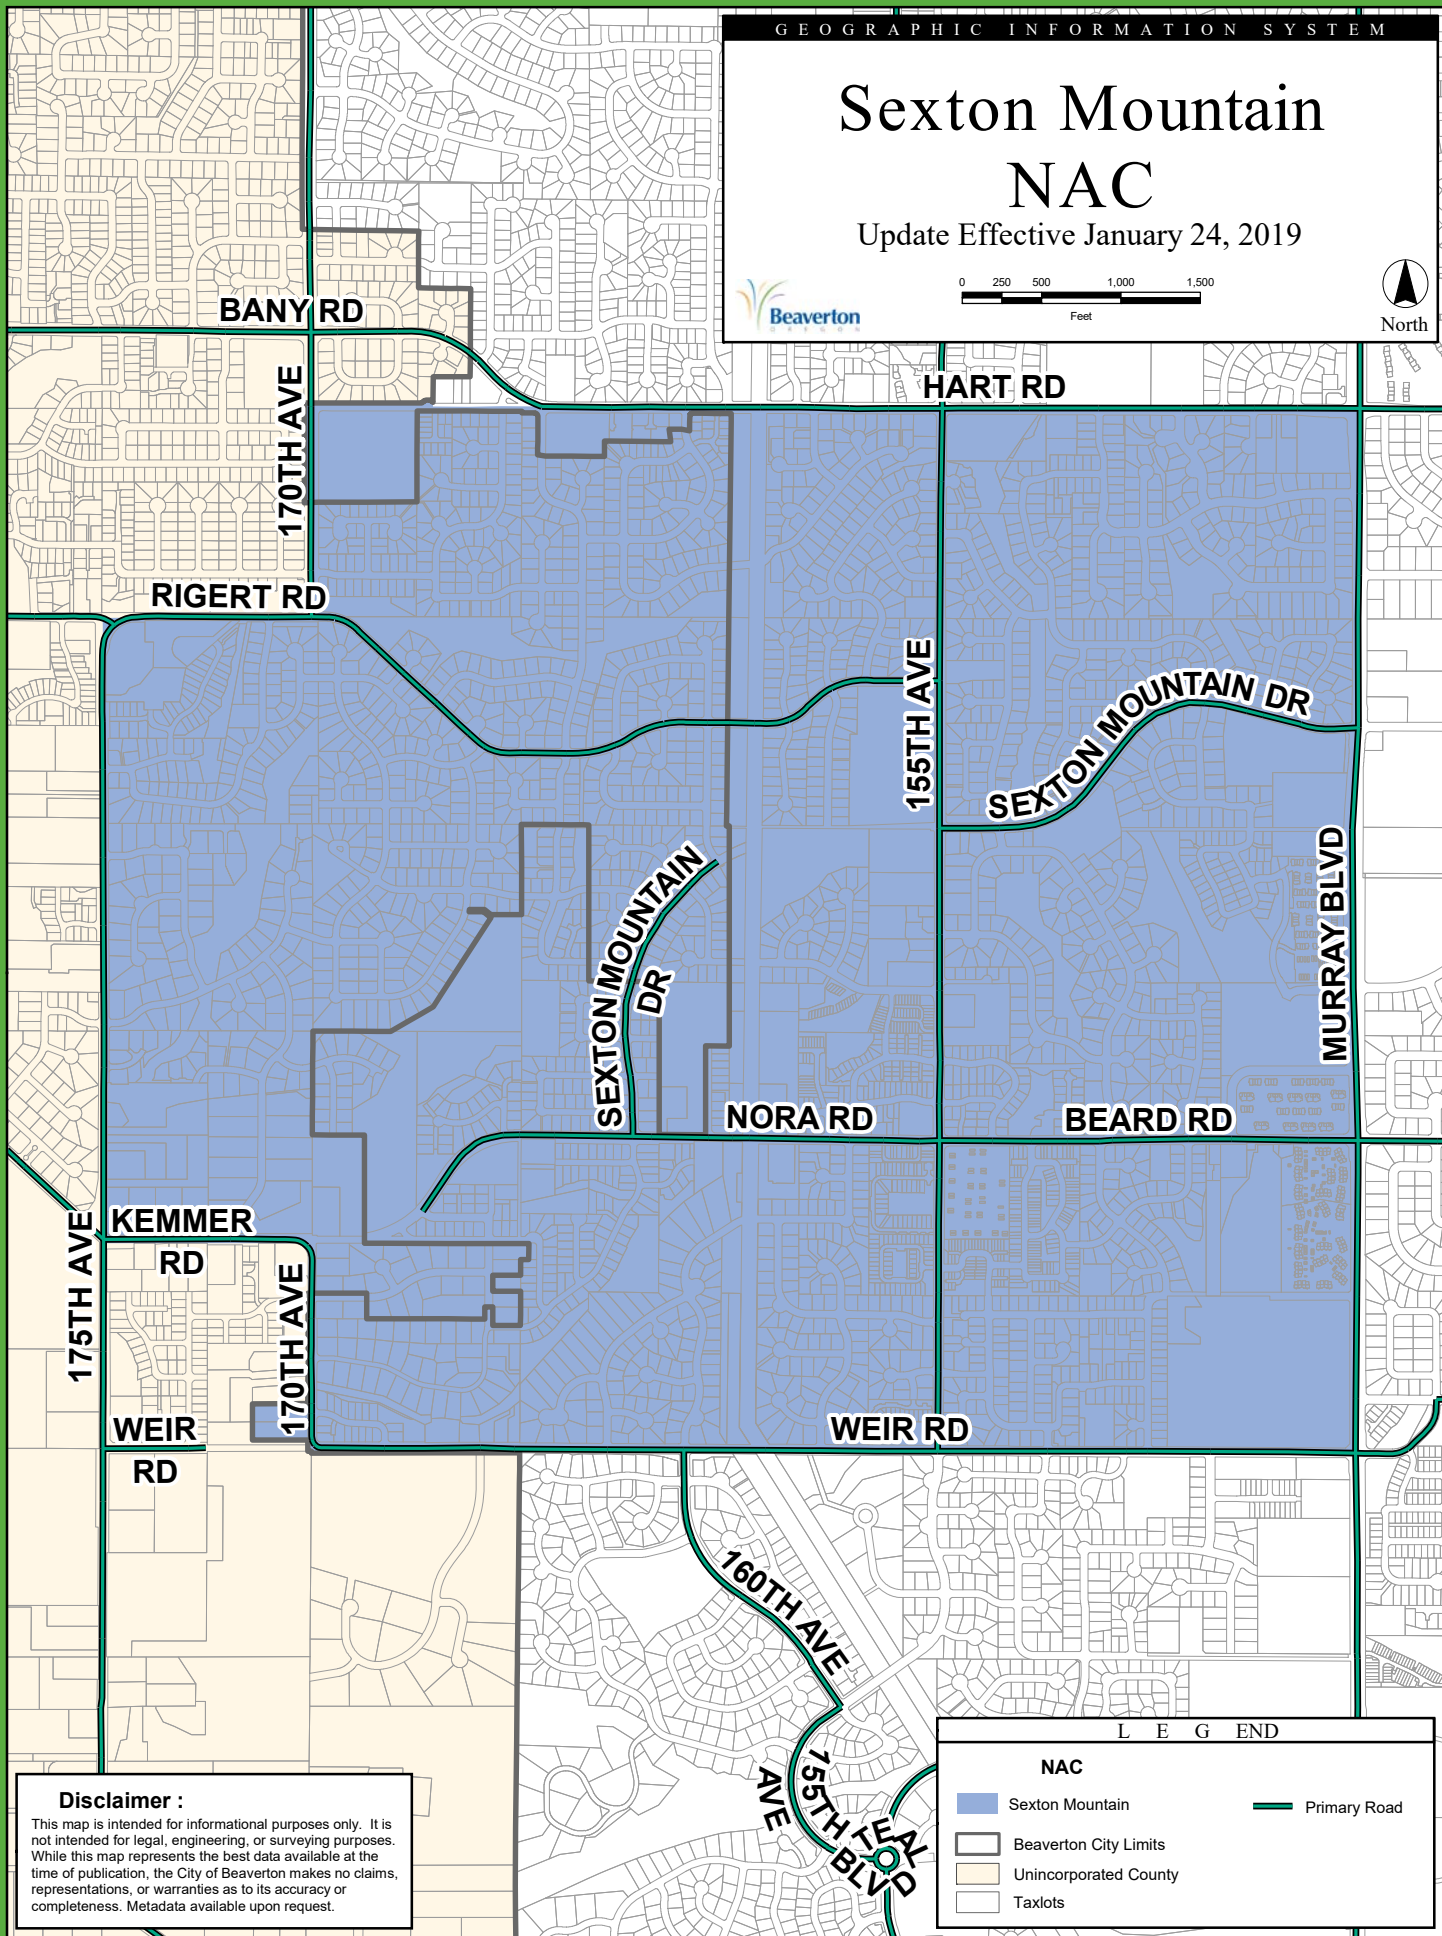

# Sexton Mountain NAC

Update Effective January 24, 2019

**Disclaimer :**  
 This map is intended for informational purposes only. It is not intended for legal, engineering, or surveying purposes. While this map represents the best data available at the time of publication, the City of Beaverton makes no claims, representations, or warranties as to its accuracy or completeness. Metadata available upon request.

L E G E N D

**NAC**

- Sexton Mountain
- Primary Road
- Beaverton City Limits
- Unincorporated County
- Taxlots