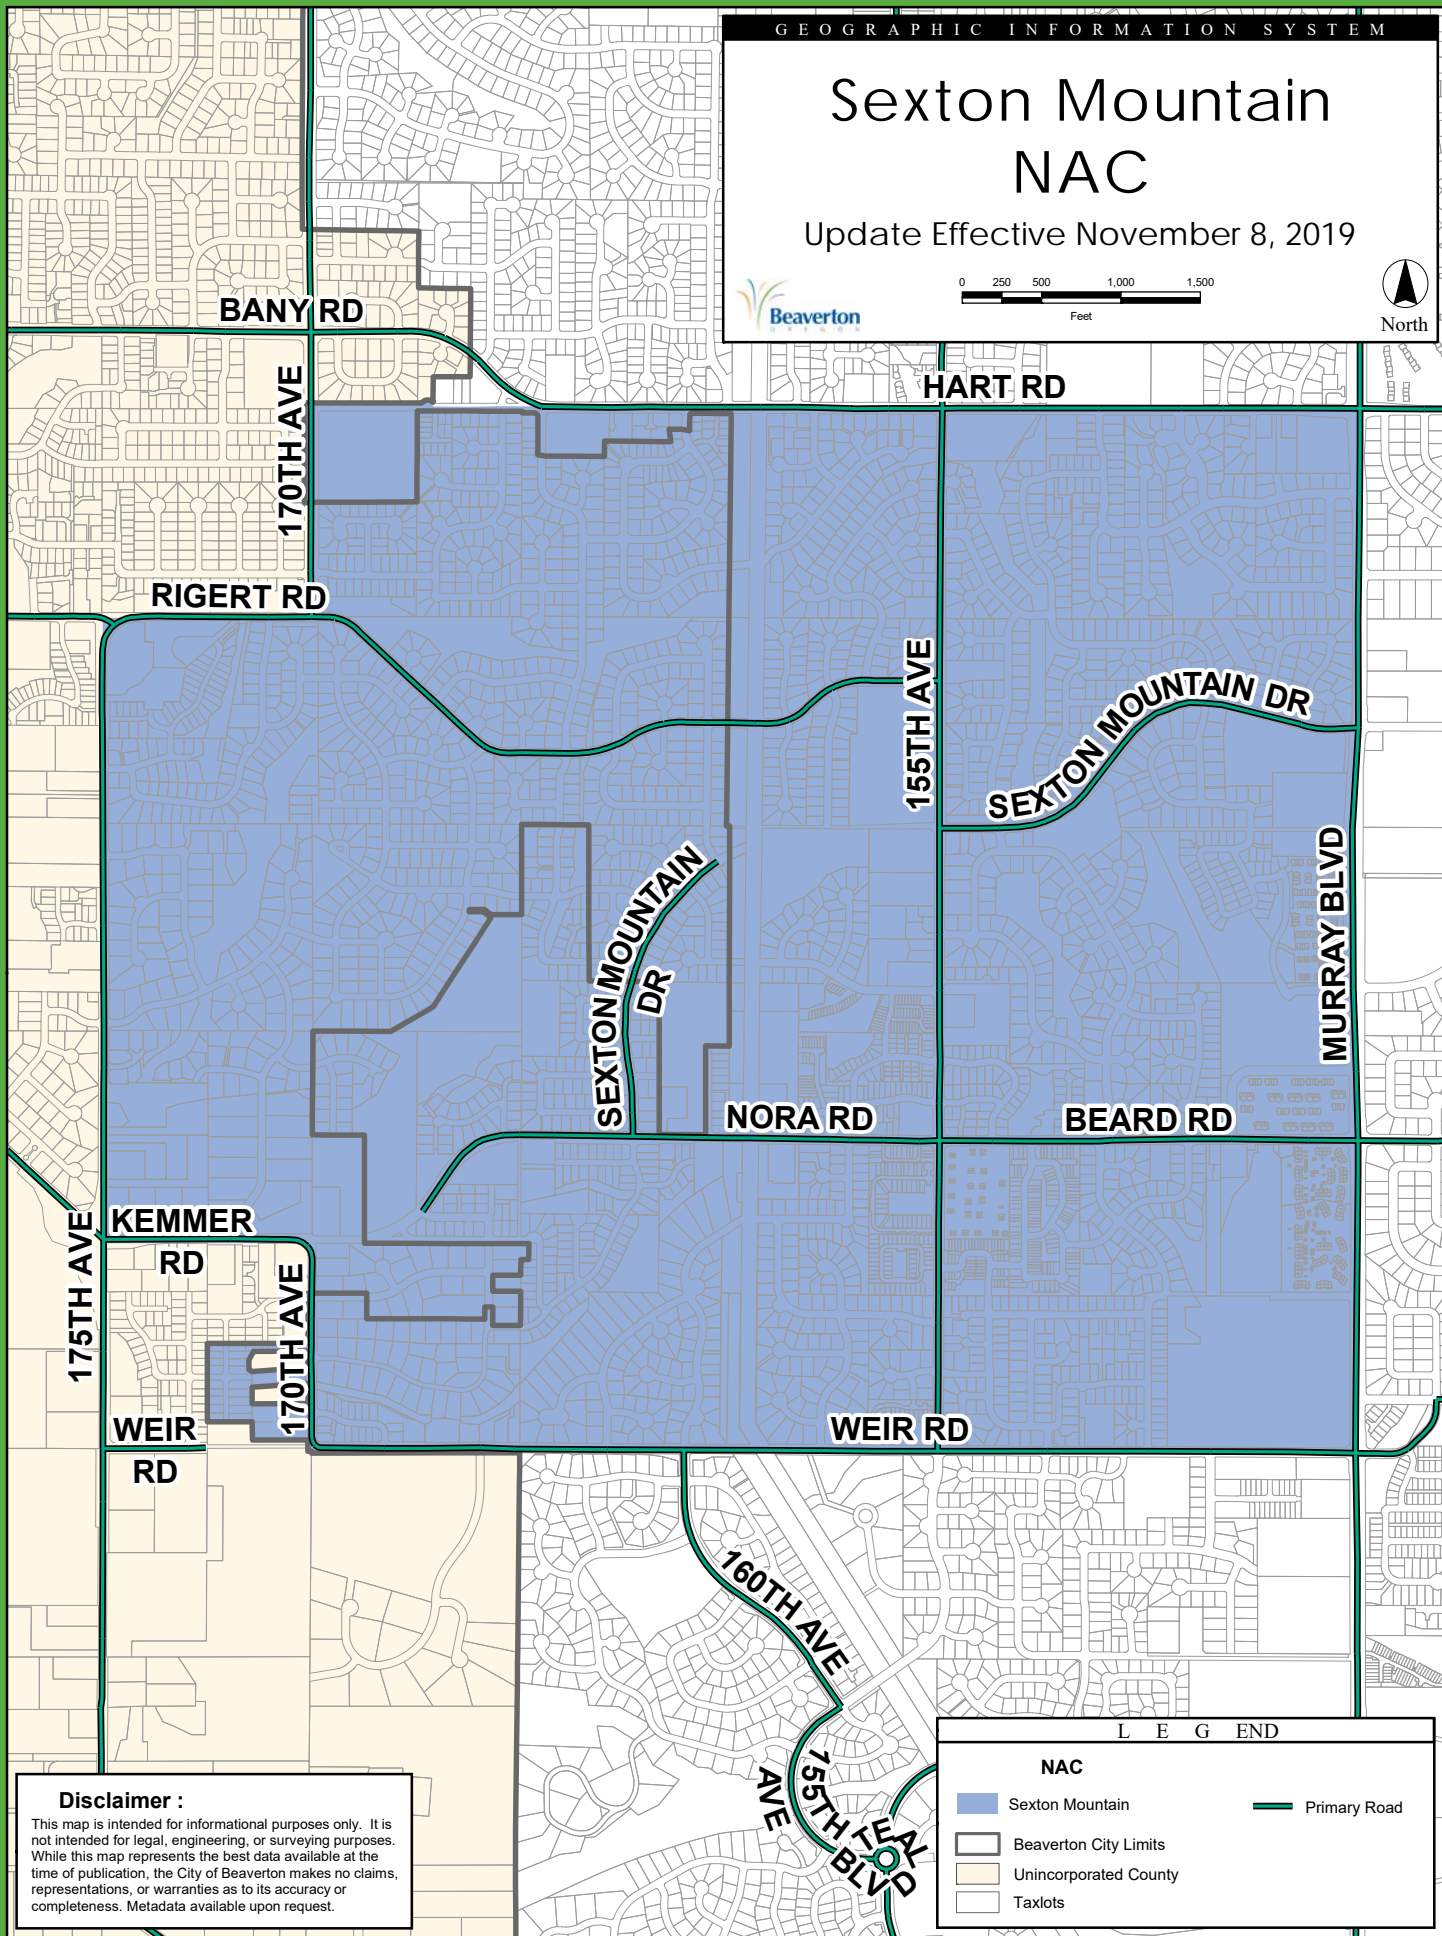

Sexton Mountain NAC

Update Effective November 8, 2019

Disclaimer :
 This map is intended for informational purposes only. It is not intended for legal, engineering, or surveying purposes. While this map represents the best data available at the time of publication, the City of Beaverton makes no claims, representations, or warranties as to its accuracy or completeness. Metadata available upon request.

L E G E N D

NAC

- Sexton Mountain
- Beaverton City Limits
- Unincorporated County
- Taxlots
- Primary Road