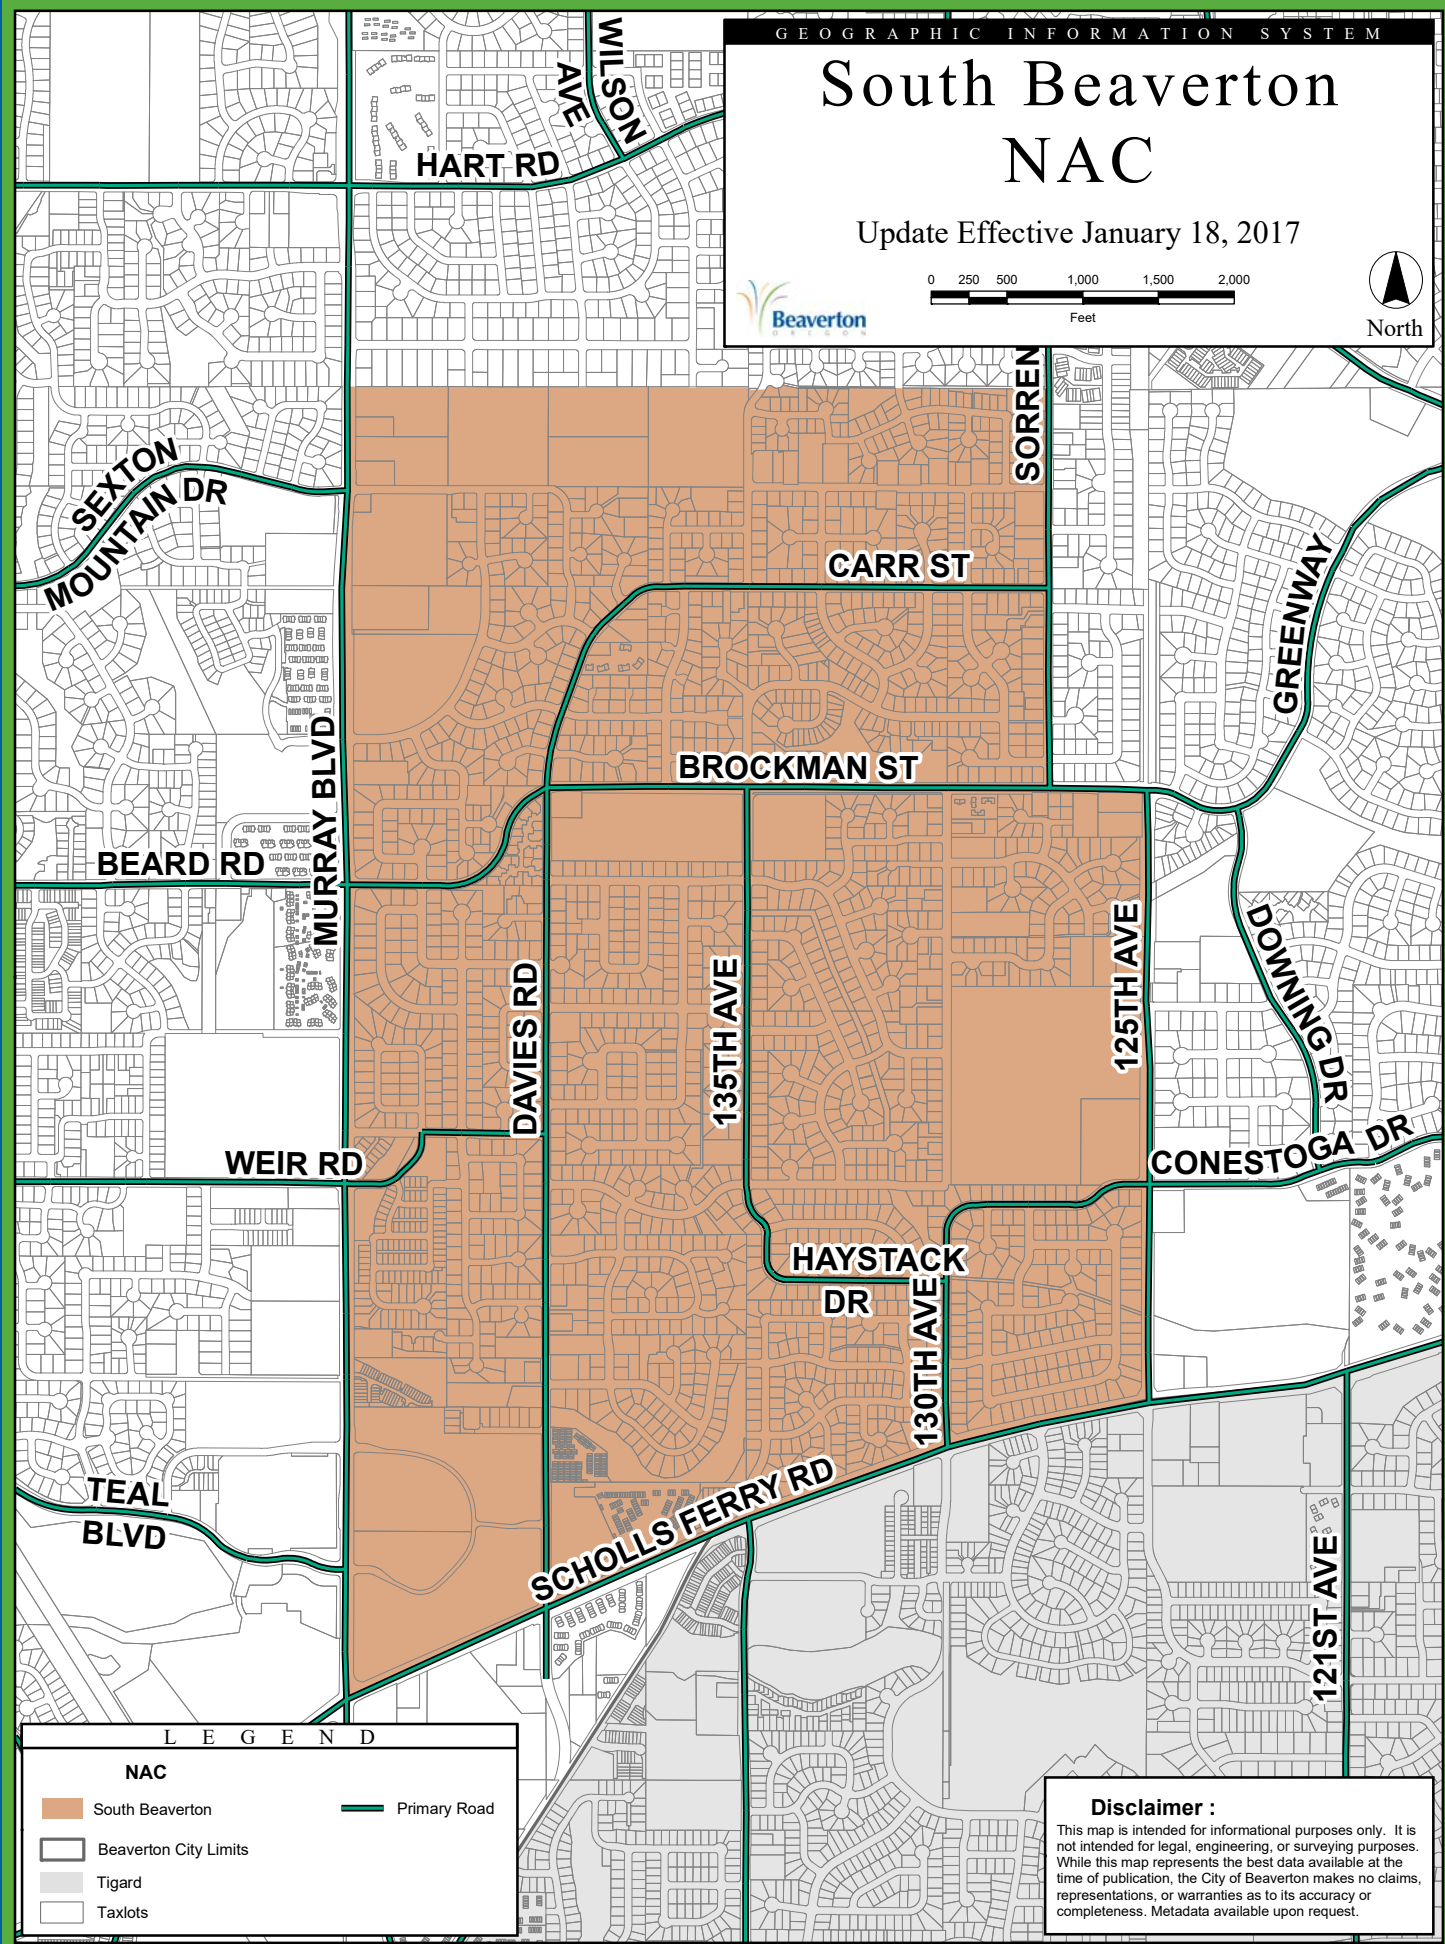

# South Beaverton NAC

Update Effective January 18, 2017

**LEGEND**

**NAC**

- South Beaverton
- Primary Road
- Beaverton City Limits
- Tigard
- Taxlots

**Disclaimer :**  
 This map is intended for informational purposes only. It is not intended for legal, engineering, or surveying purposes. While this map represents the best data available at the time of publication, the City of Beaverton makes no claims, representations, or warranties as to its accuracy or completeness. Metadata available upon request.