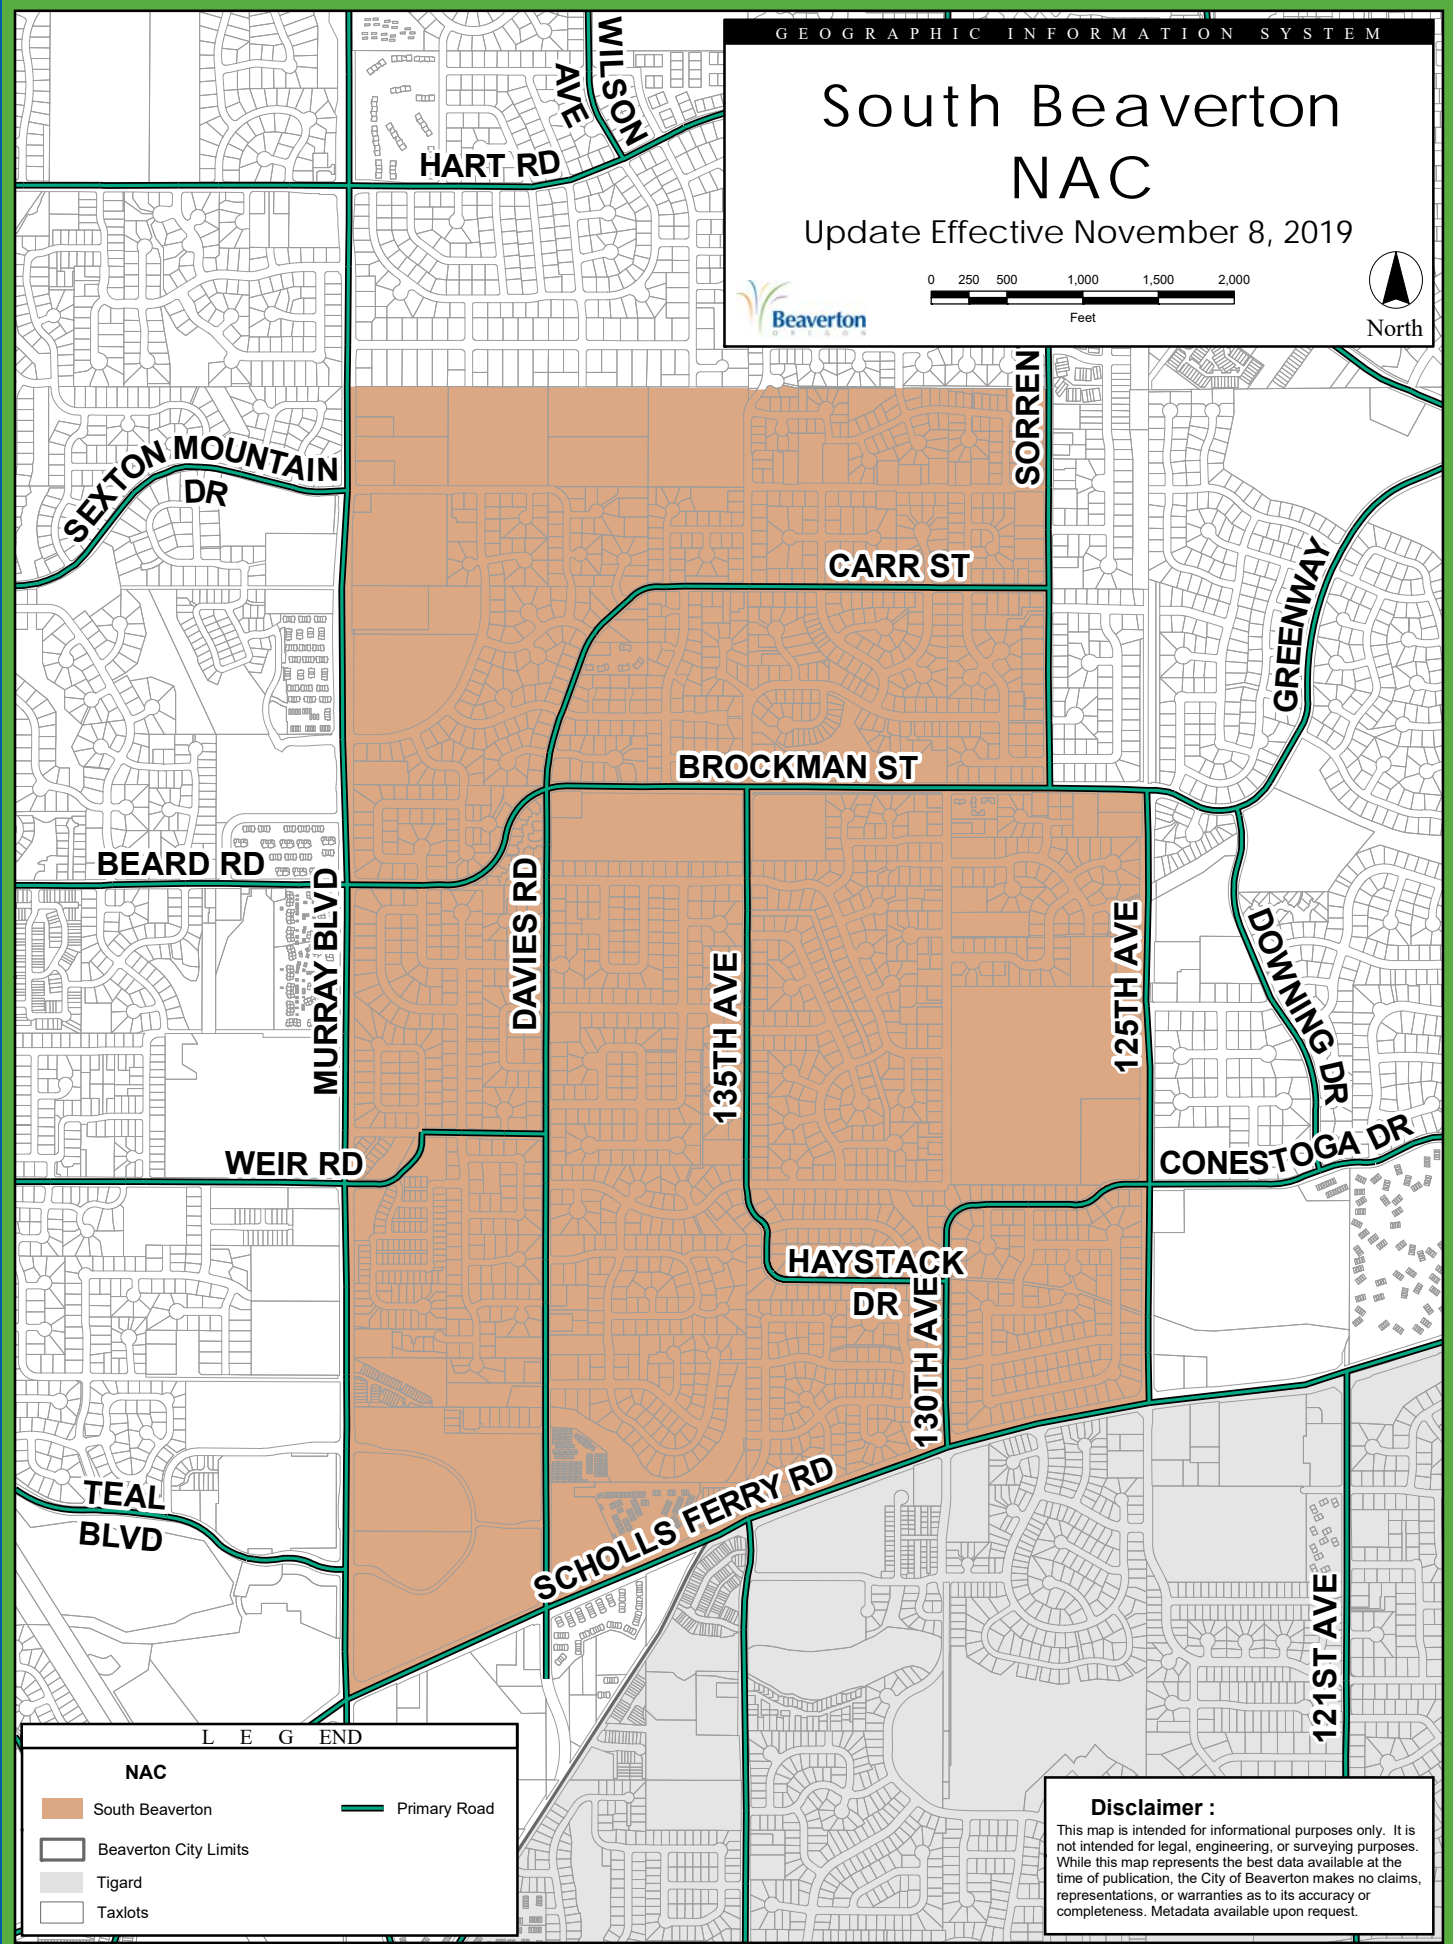

# South Beaverton NAC

Update Effective November 8, 2019

SEXTON MOUNTAIN DR

HART RD  
WILSON AVE

SORREN

CARR ST

GREENWAY

BROCKMAN ST

BEARD RD

MURRAY BLVD

DAVIES RD

135TH AVE

125TH AVE

DOWNING DR

WEIR RD

CONESTOGA DR

HAYSTACK DR

130TH AVE

TEAL BLVD

SCHOLLS FERRY RD

121ST AVE

**LEGEND**

**NAC**

- South Beaverton
- Primary Road
- Beaverton City Limits
- Tigard
- Taxlots

**Disclaimer :**

This map is intended for informational purposes only. It is not intended for legal, engineering, or surveying purposes. While this map represents the best data available at the time of publication, the City of Beaverton makes no claims, representations, or warranties as to its accuracy or completeness. Metadata available upon request.