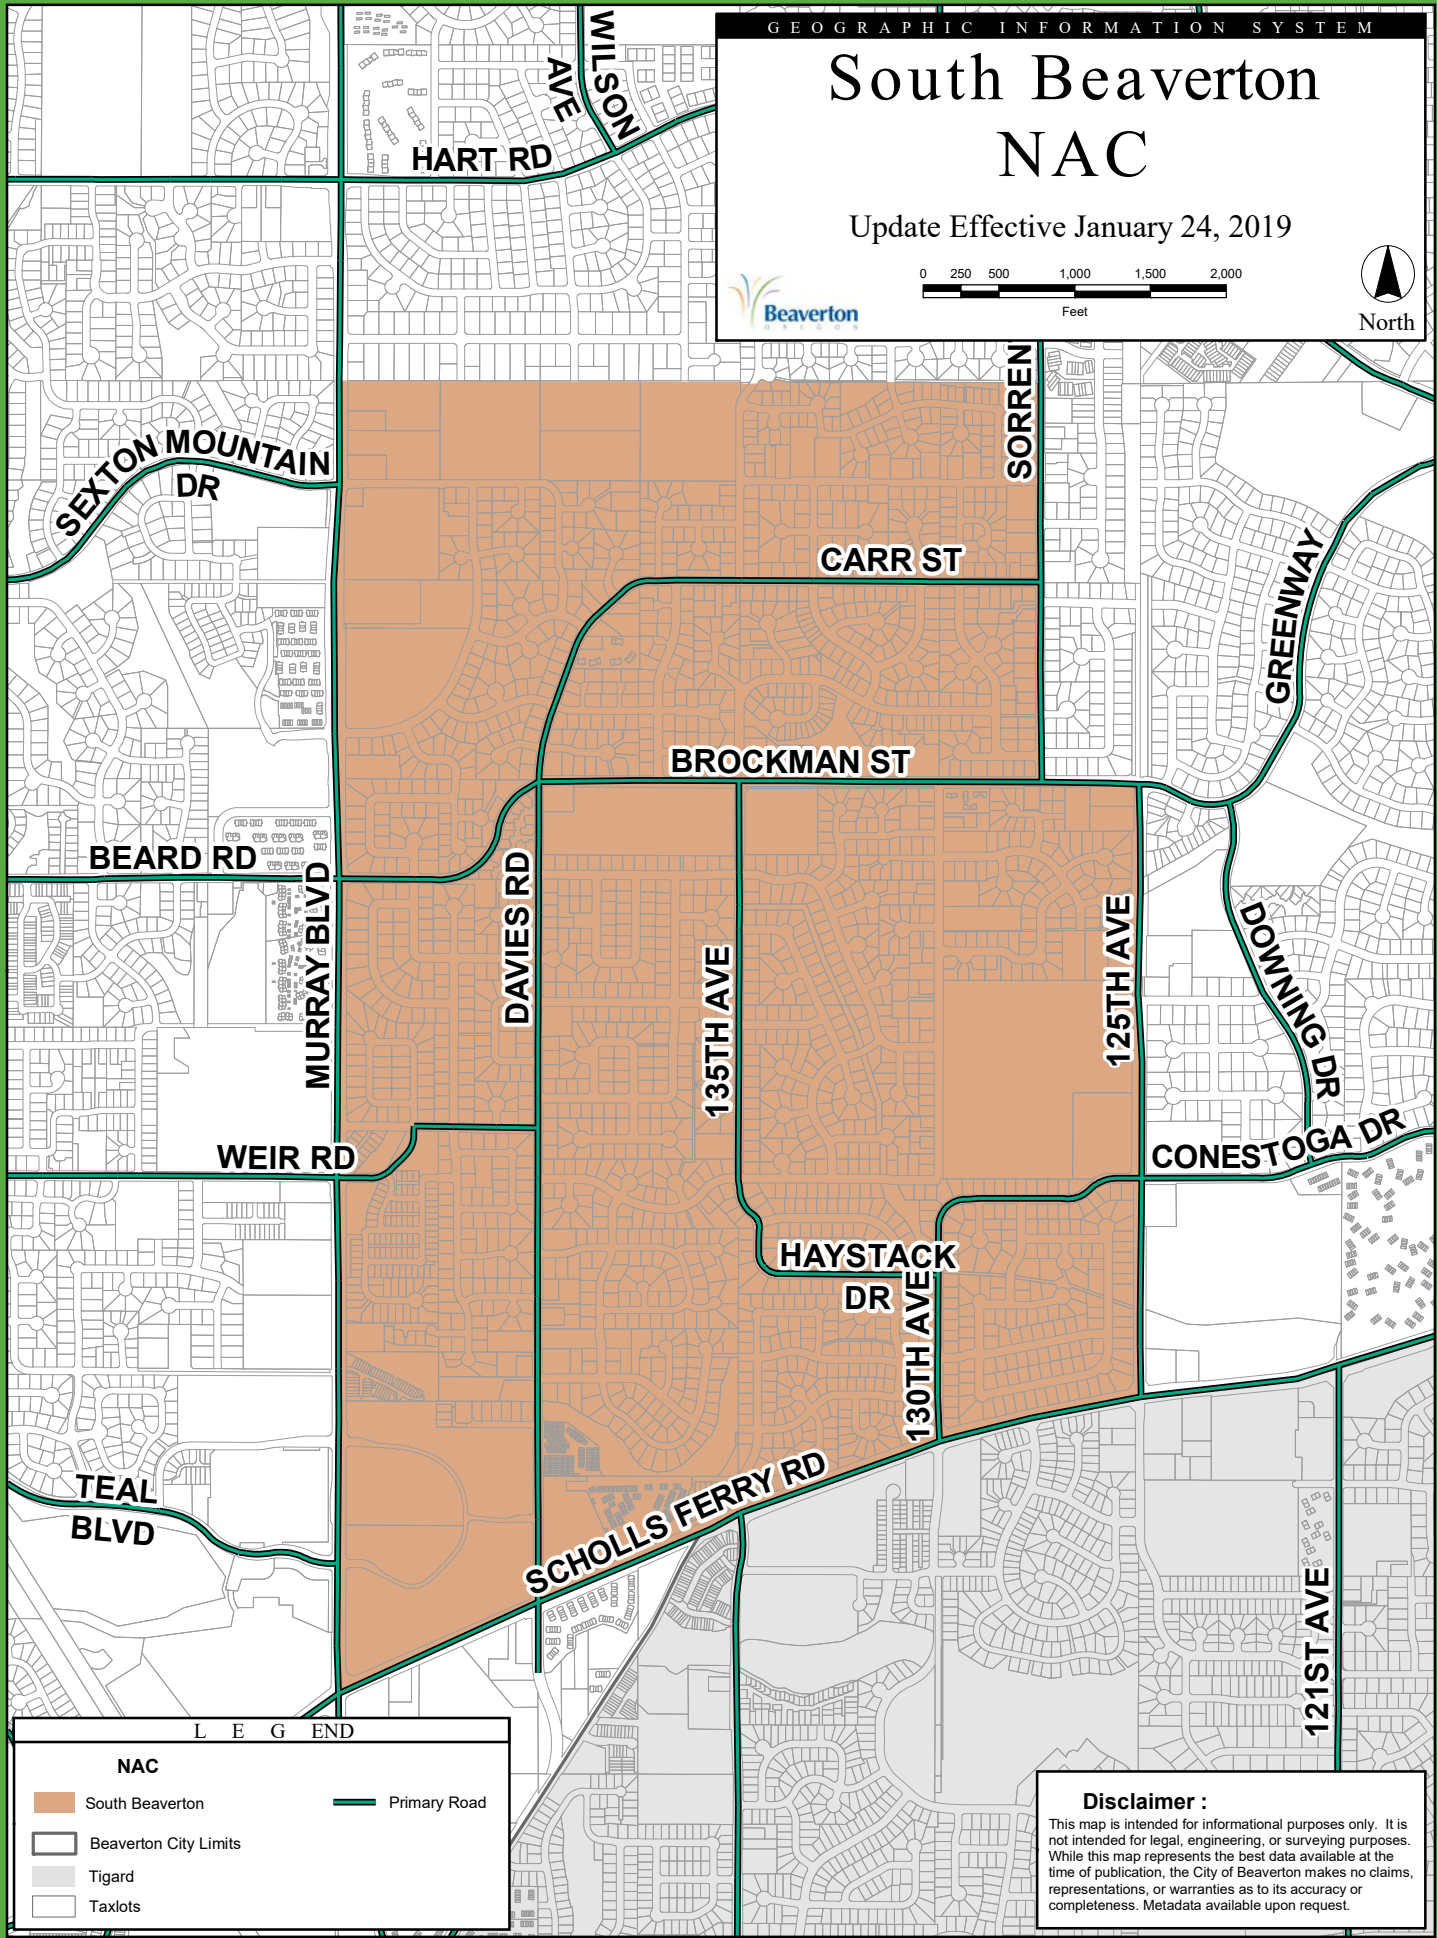

South Beaverton NAC

Update Effective January 24, 2019

LEGEND

 South Beaverton	 Primary Road
 Beaverton City Limits	
 Tigard	
 Taxlots	

Disclaimer :
 This map is intended for informational purposes only. It is not intended for legal, engineering, or surveying purposes. While this map represents the best data available at the time of publication, the City of Beaverton makes no claims, representations, or warranties as to its accuracy or completeness. Metadata available upon request.