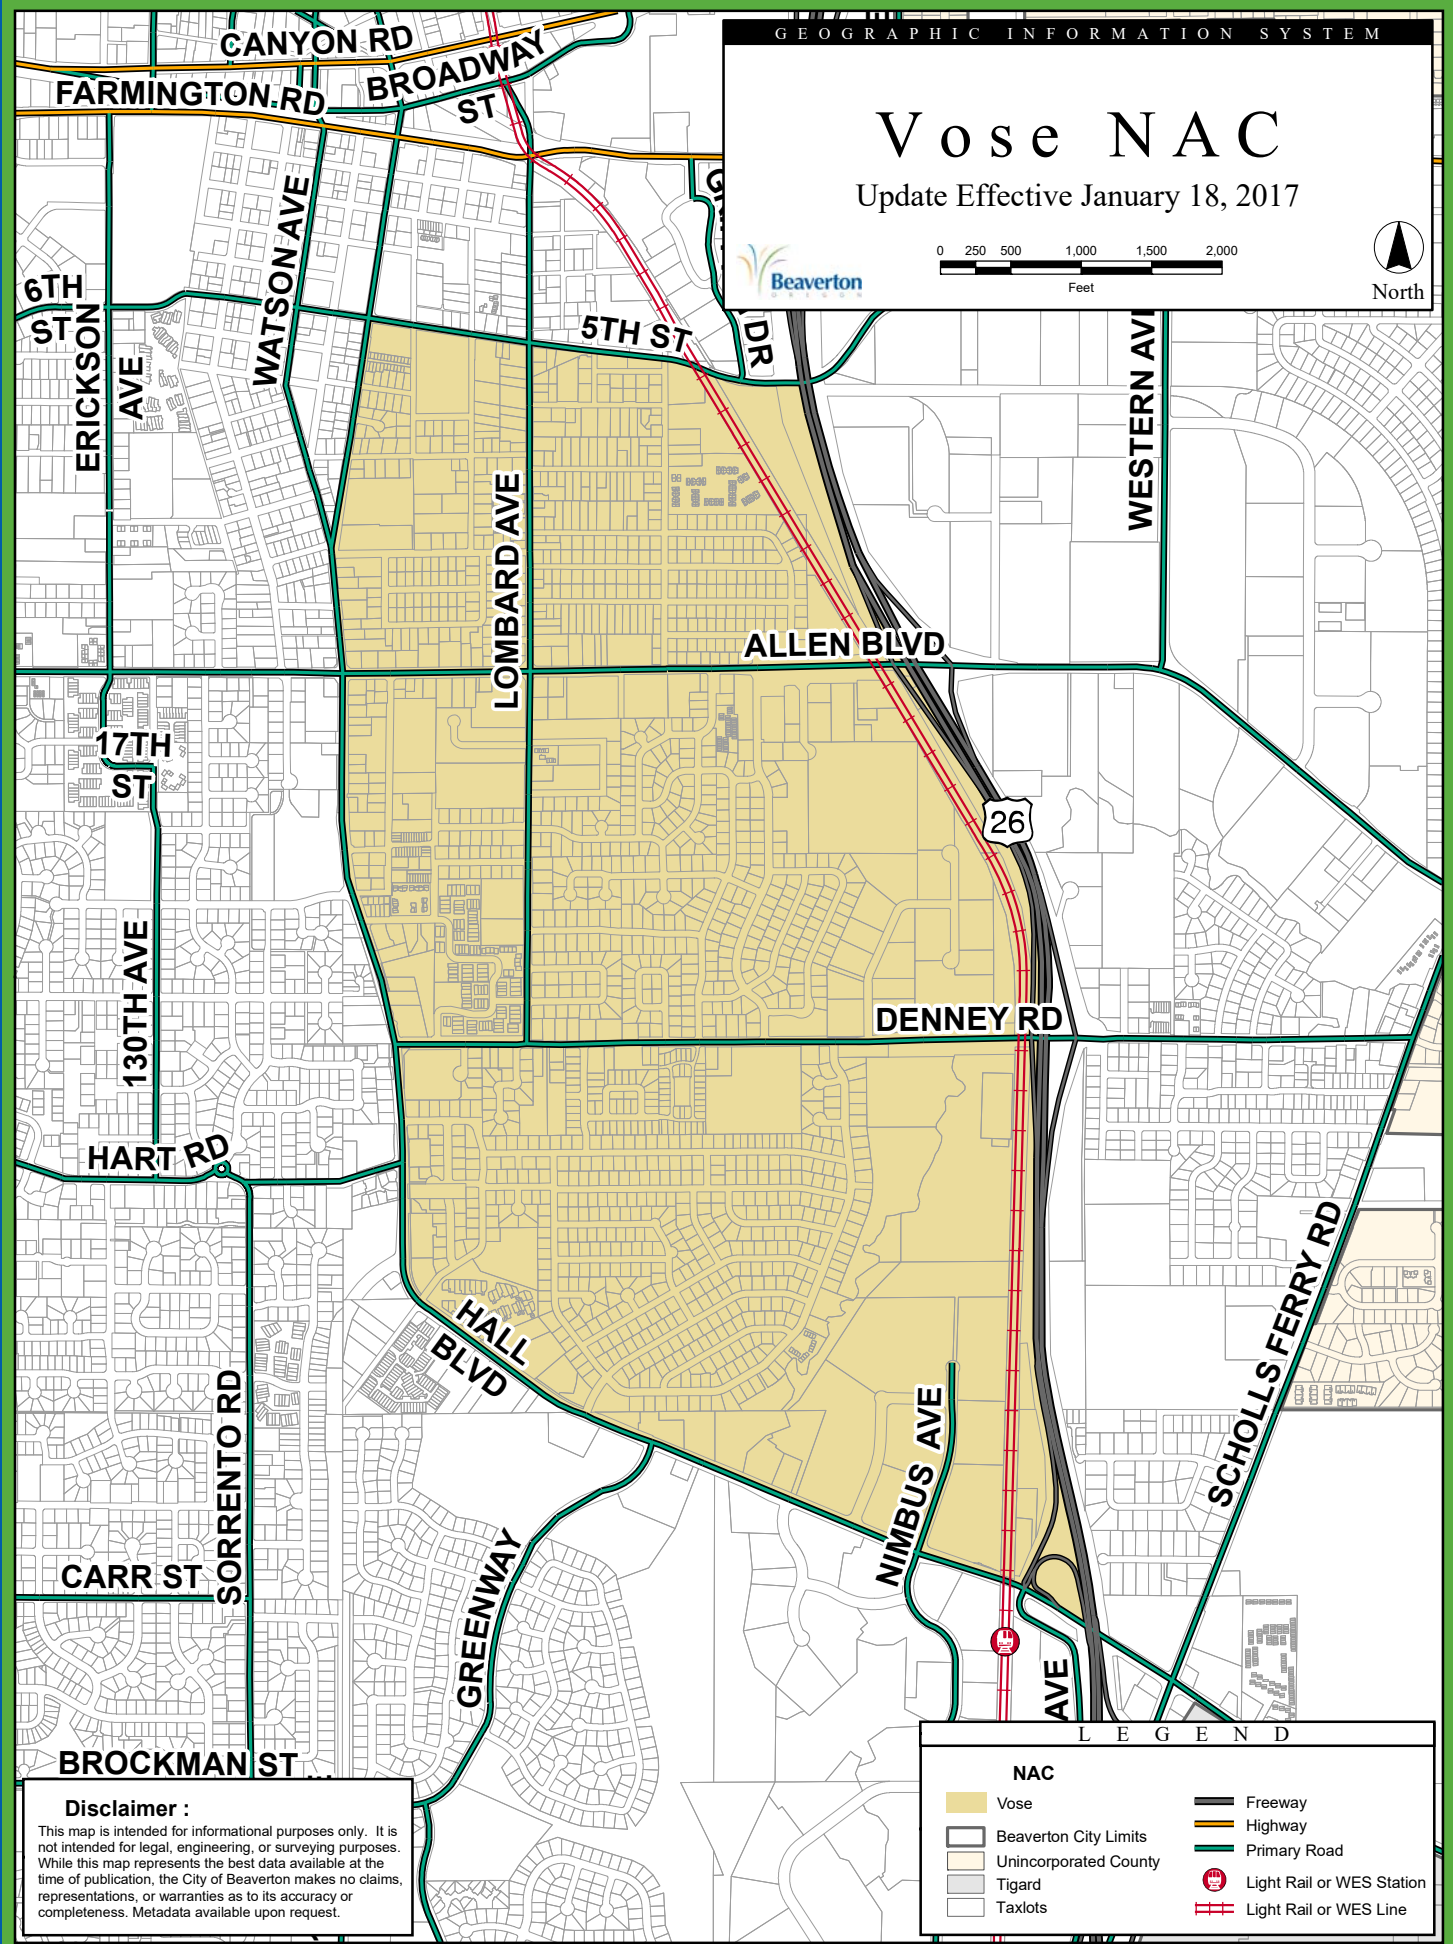

# Vose NAC

Update Effective January 18, 2017

**Disclaimer :**  
 This map is intended for informational purposes only. It is not intended for legal, engineering, or surveying purposes. While this map represents the best data available at the time of publication, the City of Beaverton makes no claims, representations, or warranties as to its accuracy or completeness. Metadata available upon request.

LEGEND	
<b>NAC</b>	
	Vose
	Beaverton City Limits
	Unincorporated County
	Tigard
	Taxlots
	Freeway
	Highway
	Primary Road
	Light Rail or WES Station
	Light Rail or WES Line