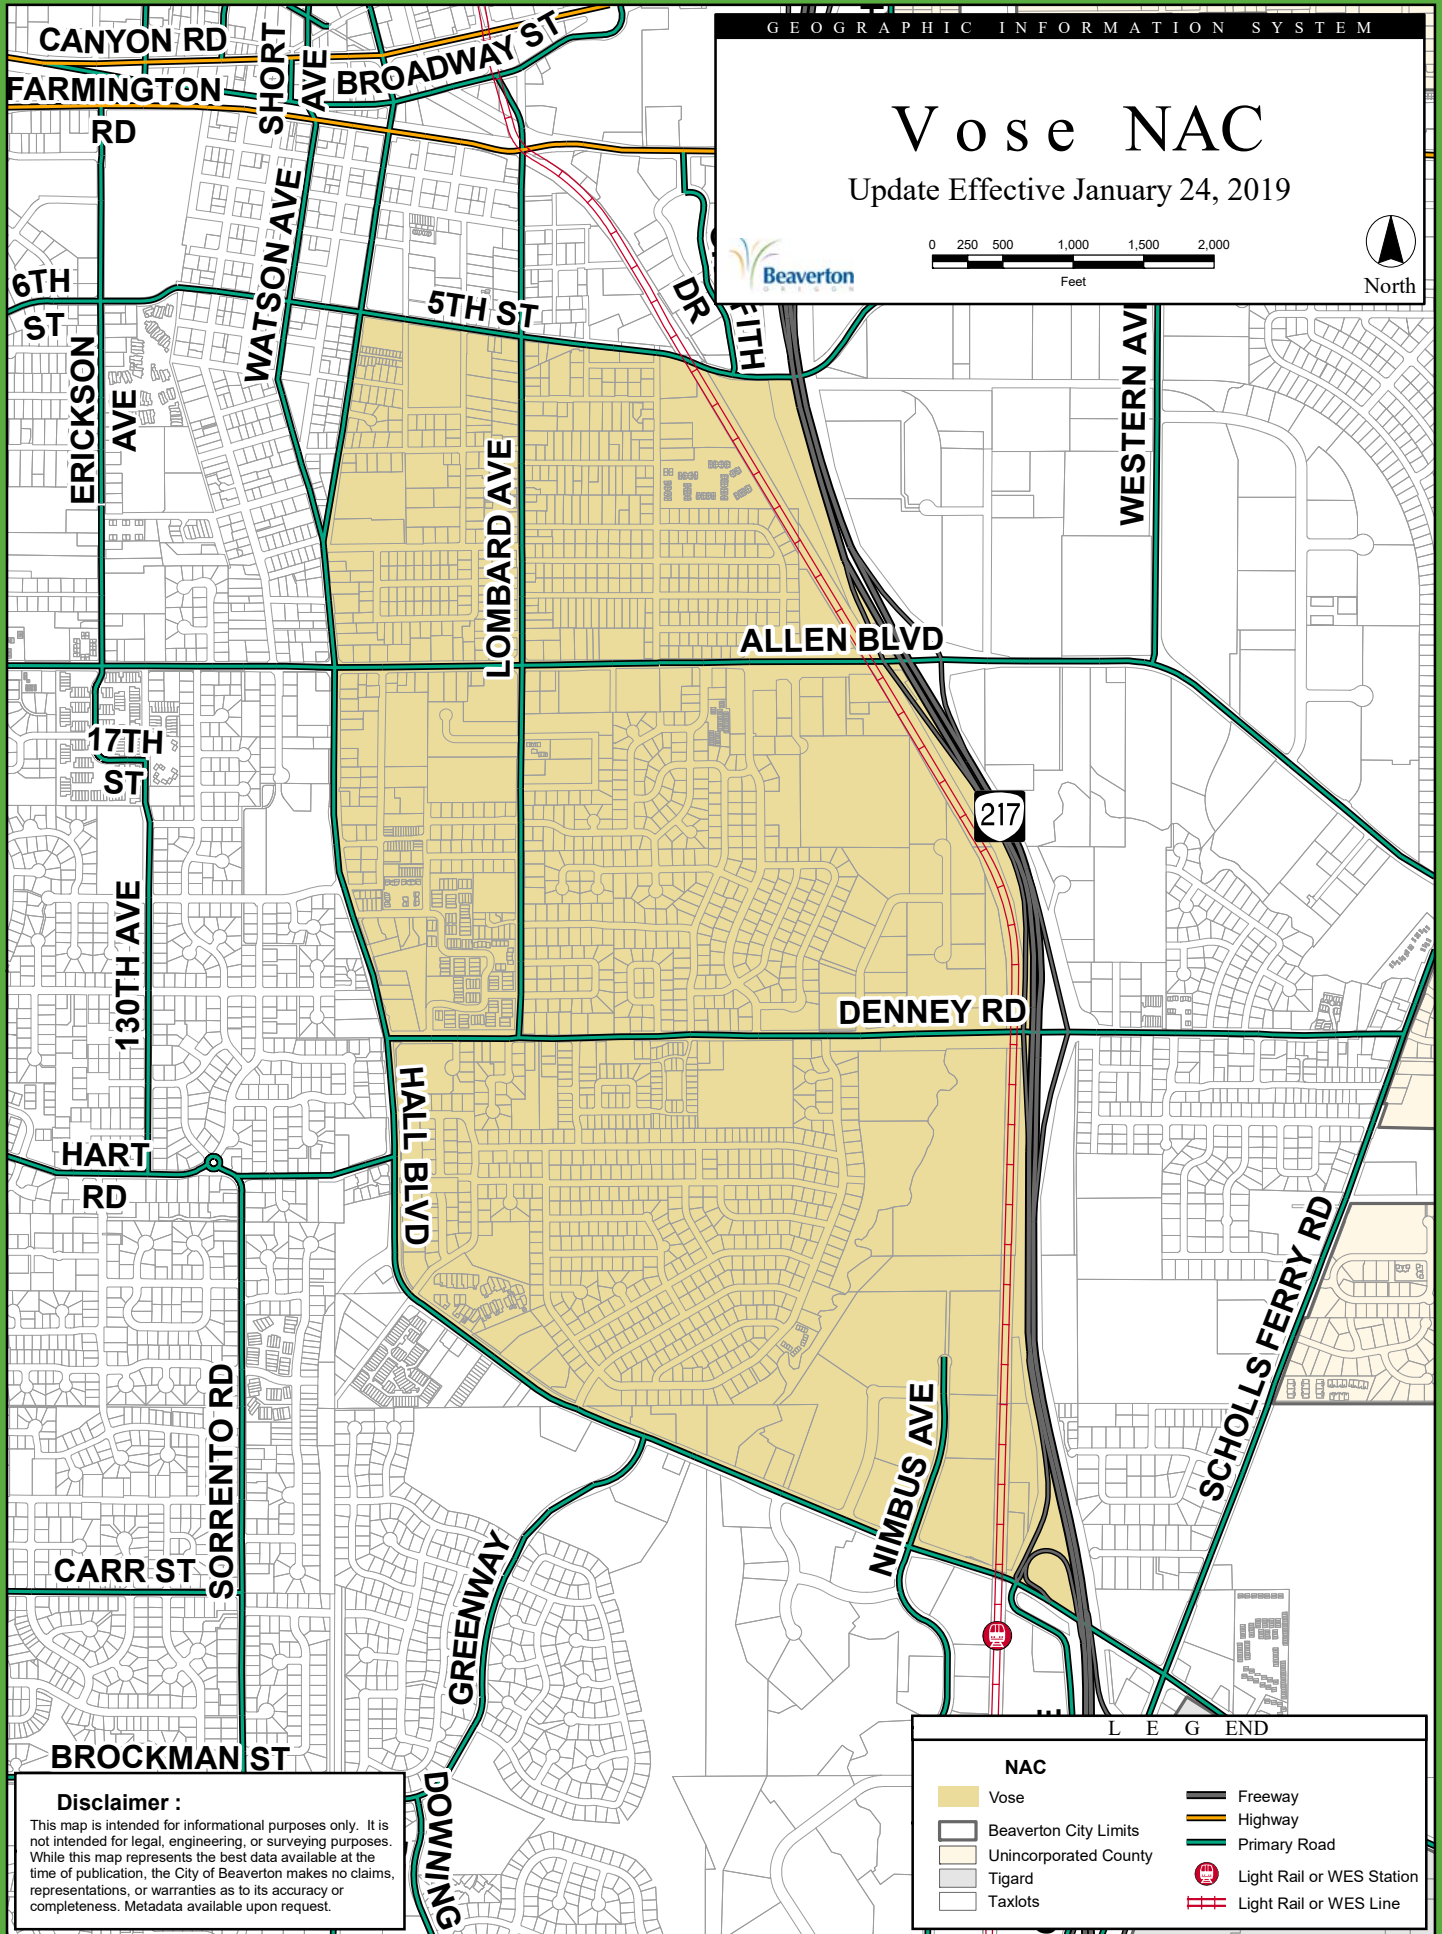

Vose NAC

Update Effective January 24, 2019

Disclaimer :
 This map is intended for informational purposes only. It is not intended for legal, engineering, or surveying purposes. While this map represents the best data available at the time of publication, the City of Beaverton makes no claims, representations, or warranties as to its accuracy or completeness. Metadata available upon request.

NAC	
	Vose
	Beaverton City Limits
	Unincorporated County
	Tigard
	Taxlots
	Freeway
	Highway
	Primary Road
	Light Rail or WES Station
	Light Rail or WES Line