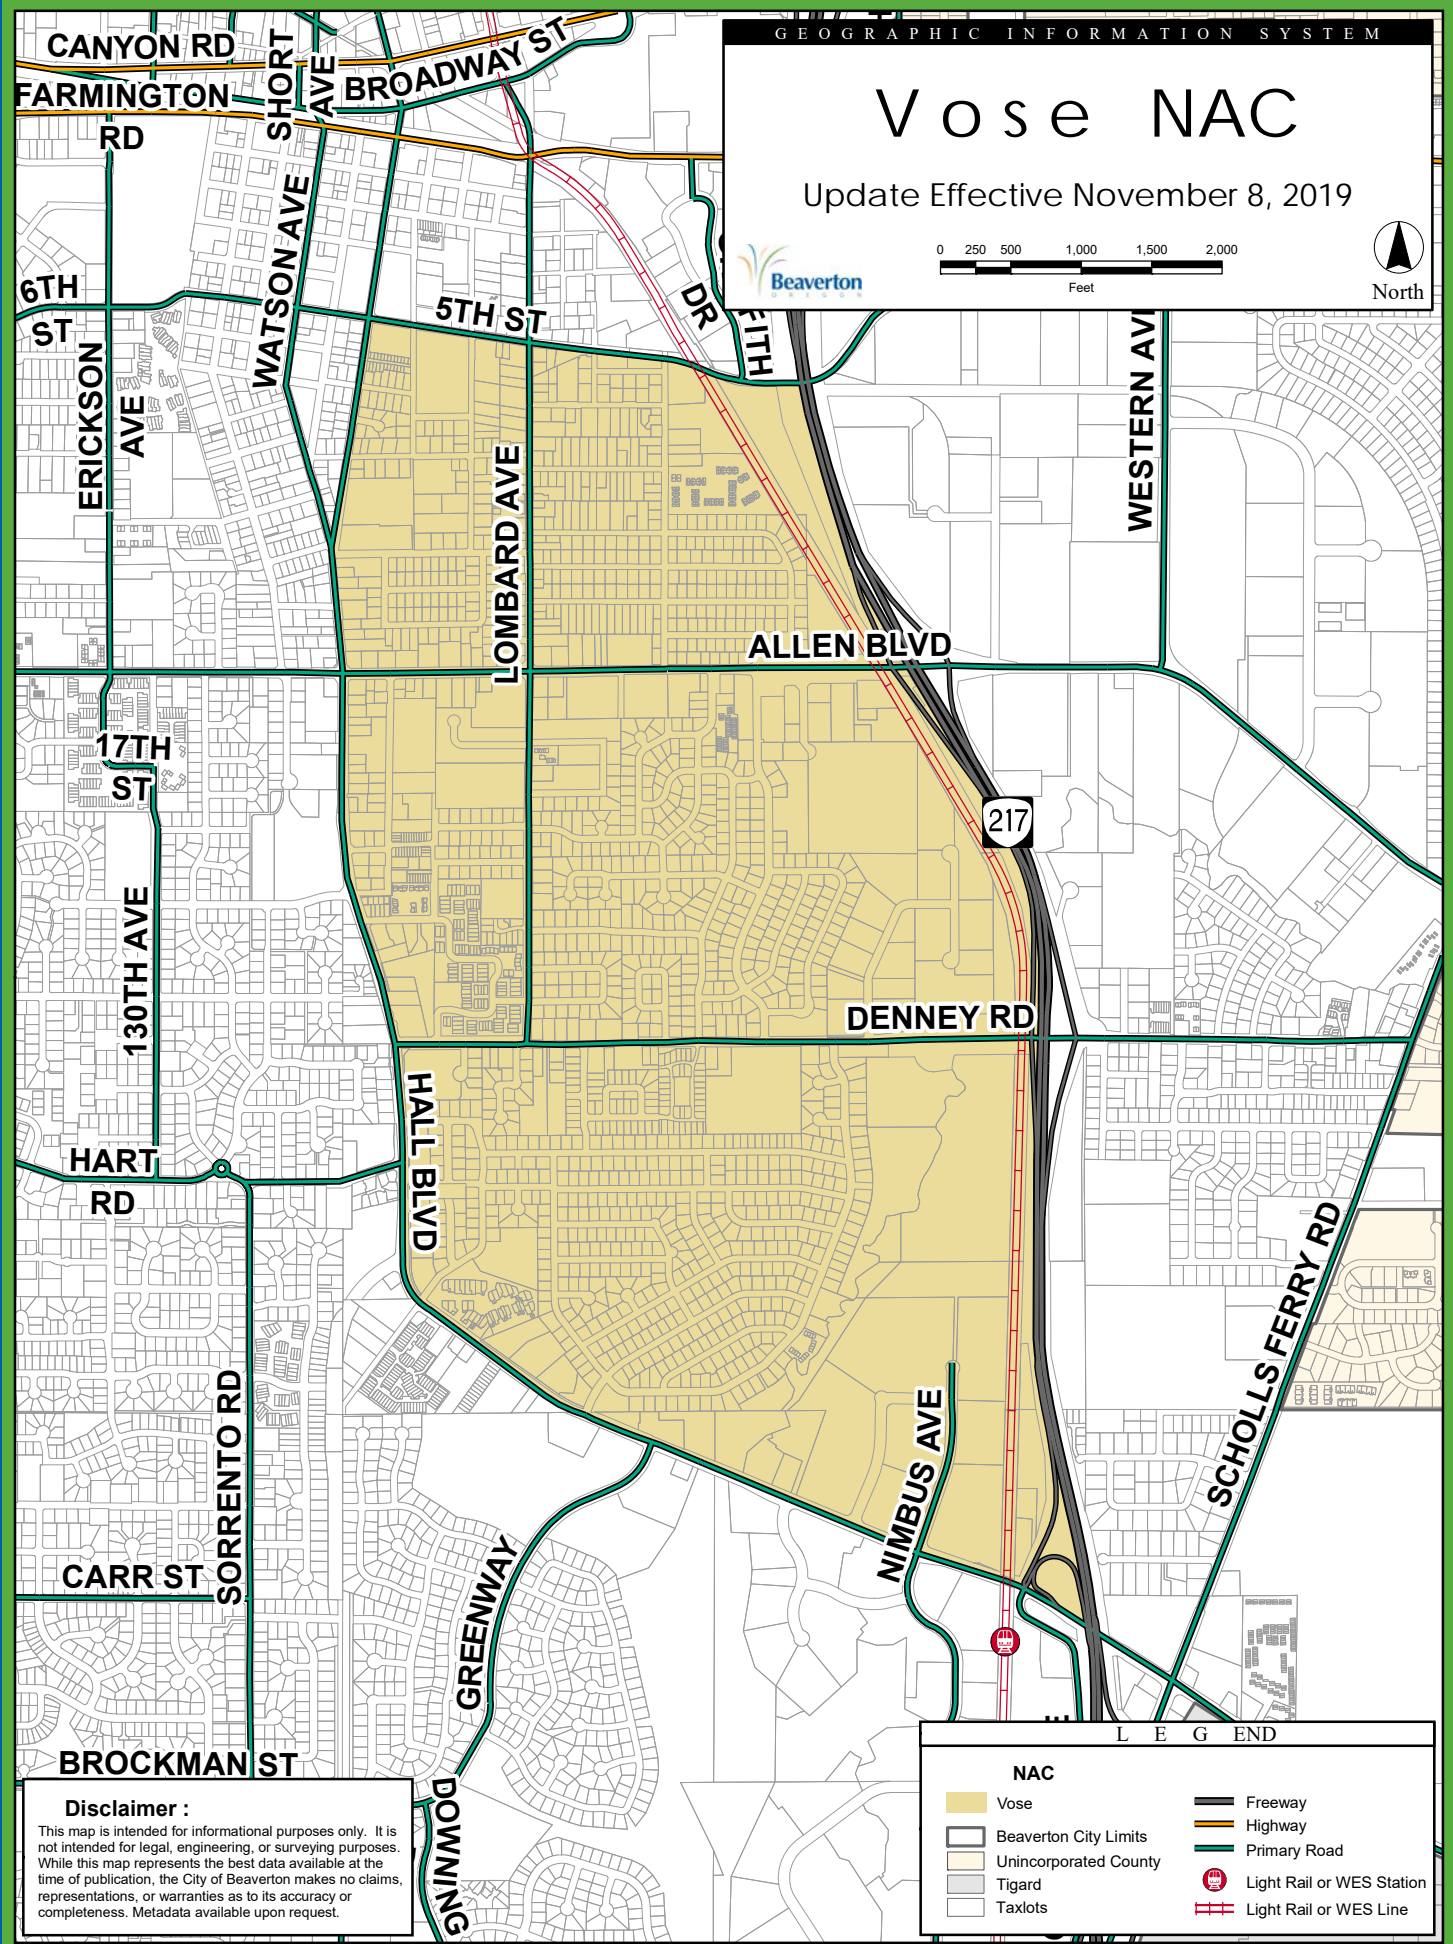

Vose NAC

Update Effective November 8, 2019

Disclaimer :
 This map is intended for informational purposes only. It is not intended for legal, engineering, or surveying purposes. While this map represents the best data available at the time of publication, the City of Beaverton makes no claims, representations, or warranties as to its accuracy or completeness. Metadata available upon request.

NAC	
	Vose
	Beaverton City Limits
	Unincorporated County
	Tigard
	Taxlots
	Freeway
	Highway
	Primary Road
	Light Rail or WES Station
	Light Rail or WES Line