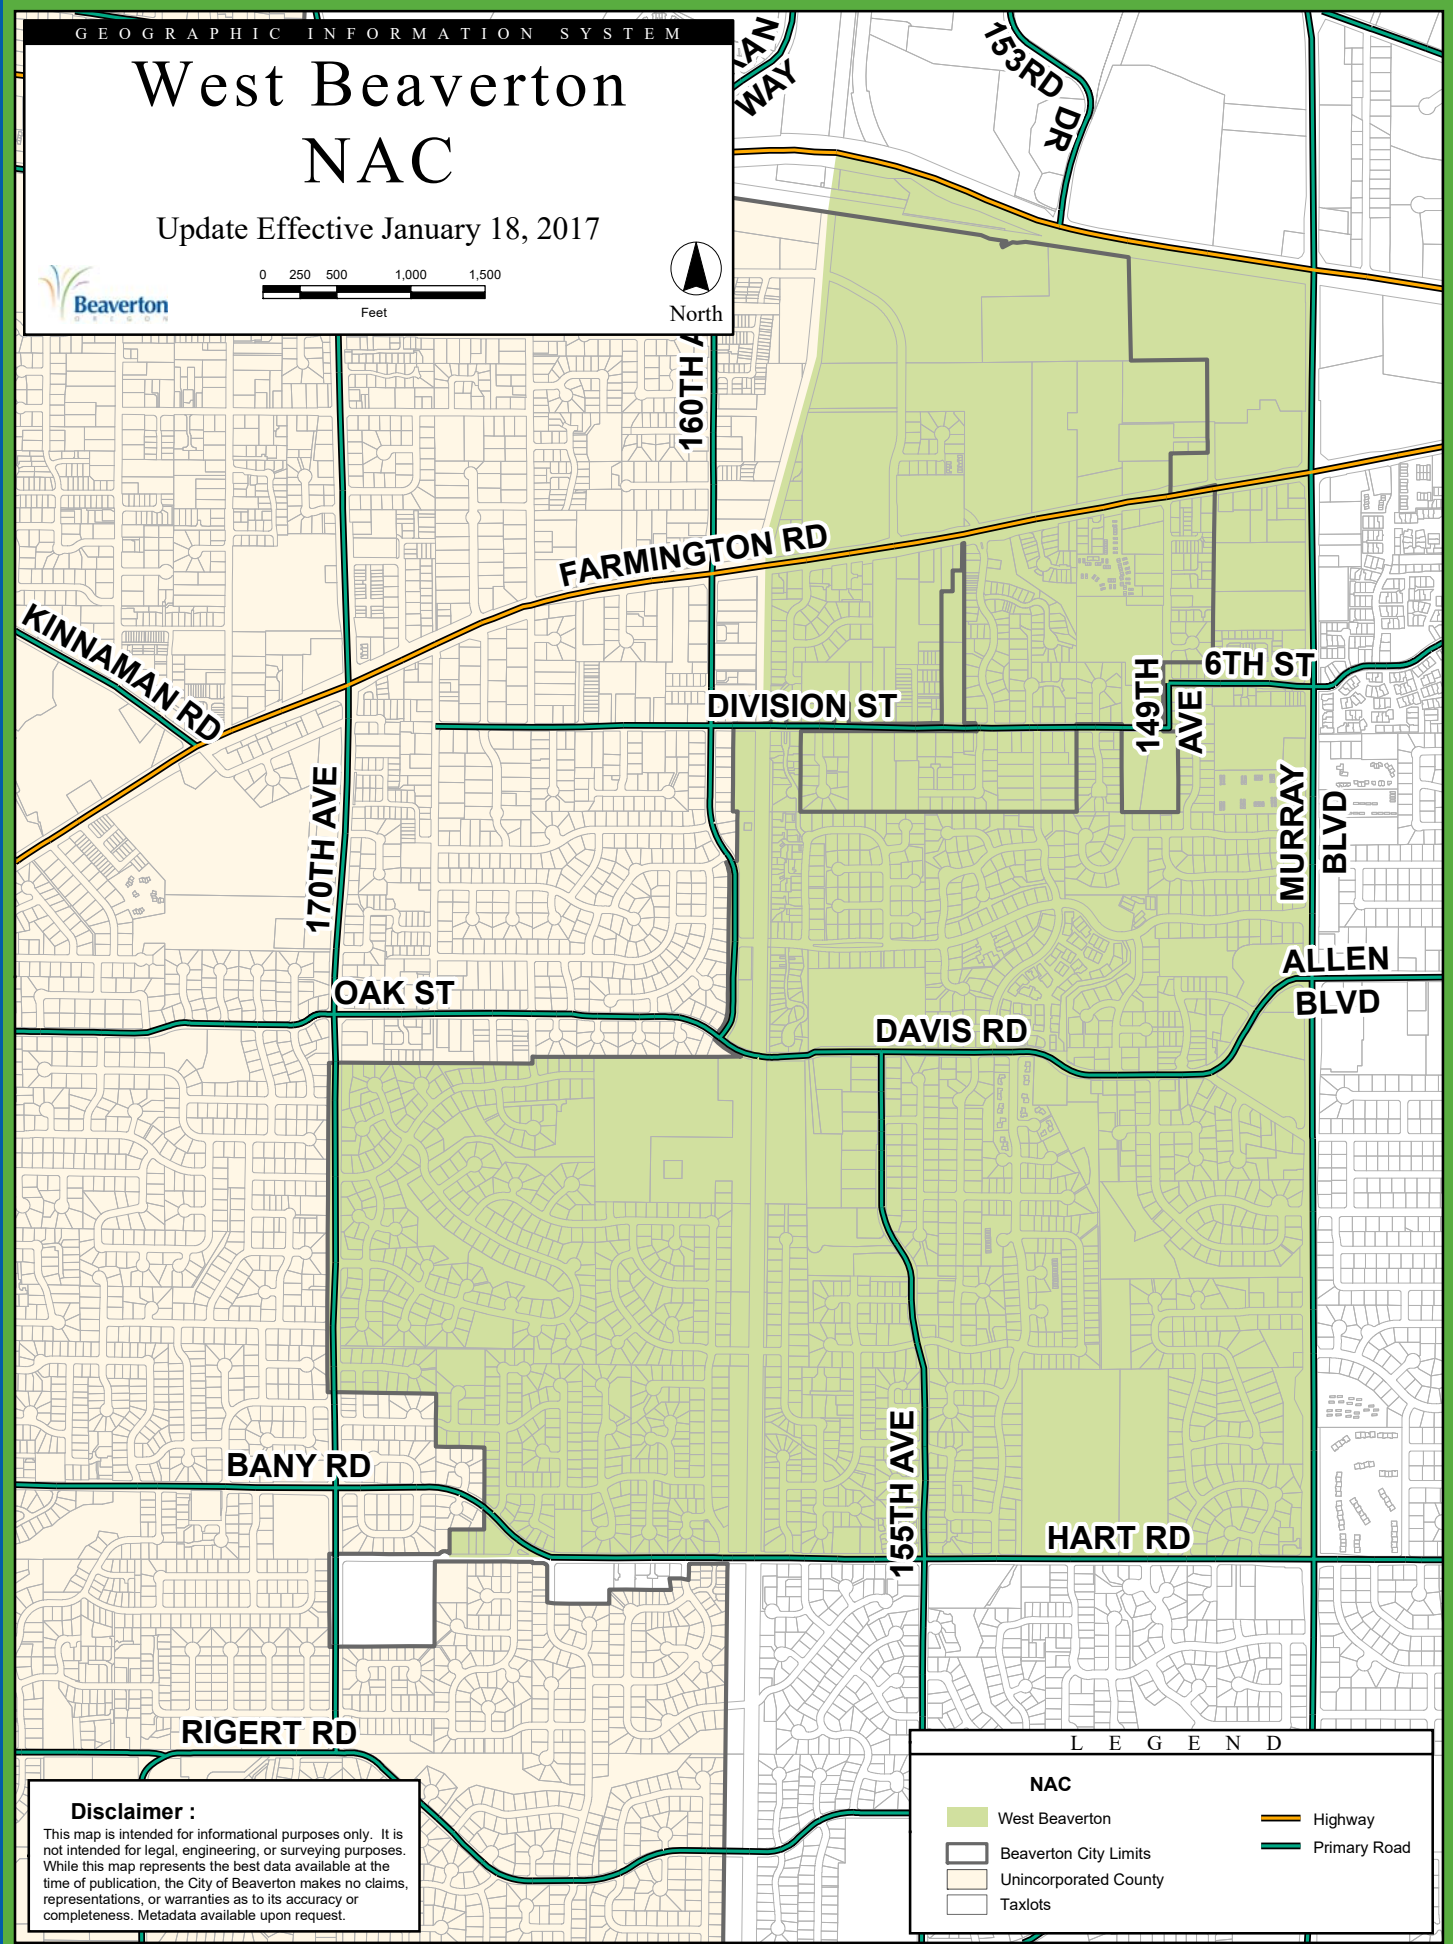

West Beaverton NAC

Update Effective January 18, 2017

L E G E N D

West Beaverton	Highway
Beaverton City Limits	Primary Road
Unincorporated County	
Taxlots	

Disclaimer :
 This map is intended for informational purposes only. It is not intended for legal, engineering, or surveying purposes. While this map represents the best data available at the time of publication, the City of Beaverton makes no claims, representations, or warranties as to its accuracy or completeness. Metadata available upon request.