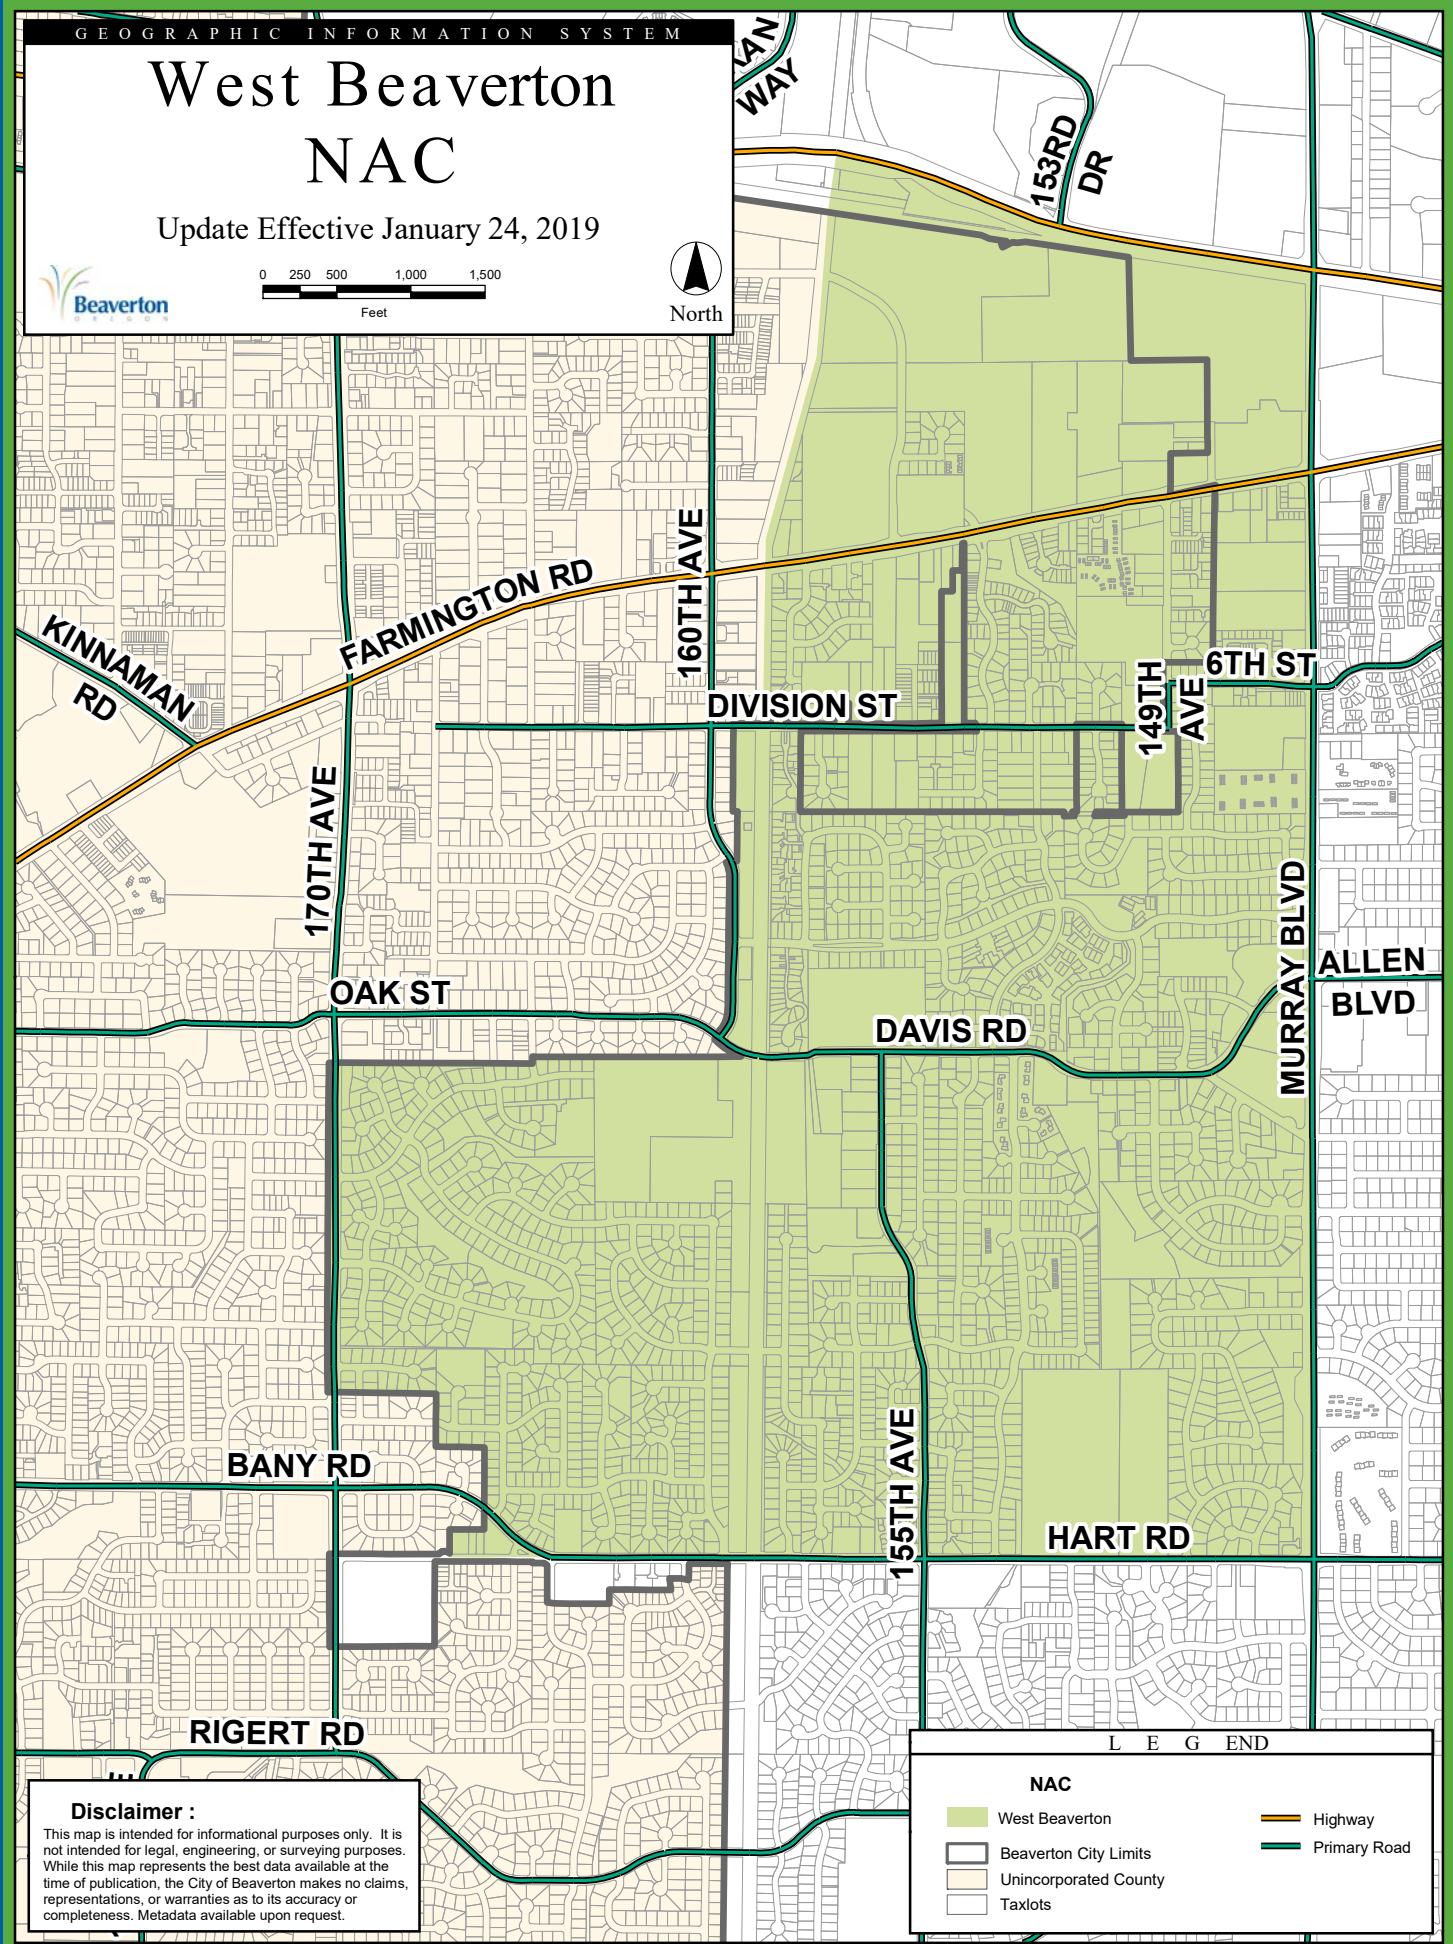

West Beaverton NAC

Update Effective January 24, 2019

L E G E N D

NAC	
	West Beaverton
	Beaverton City Limits
	Unincorporated County
	Taxlots
	Highway
	Primary Road

Disclaimer :
 This map is intended for informational purposes only. It is not intended for legal, engineering, or surveying purposes. While this map represents the best data available at the time of publication, the City of Beaverton makes no claims, representations, or warranties as to its accuracy or completeness. Metadata available upon request.