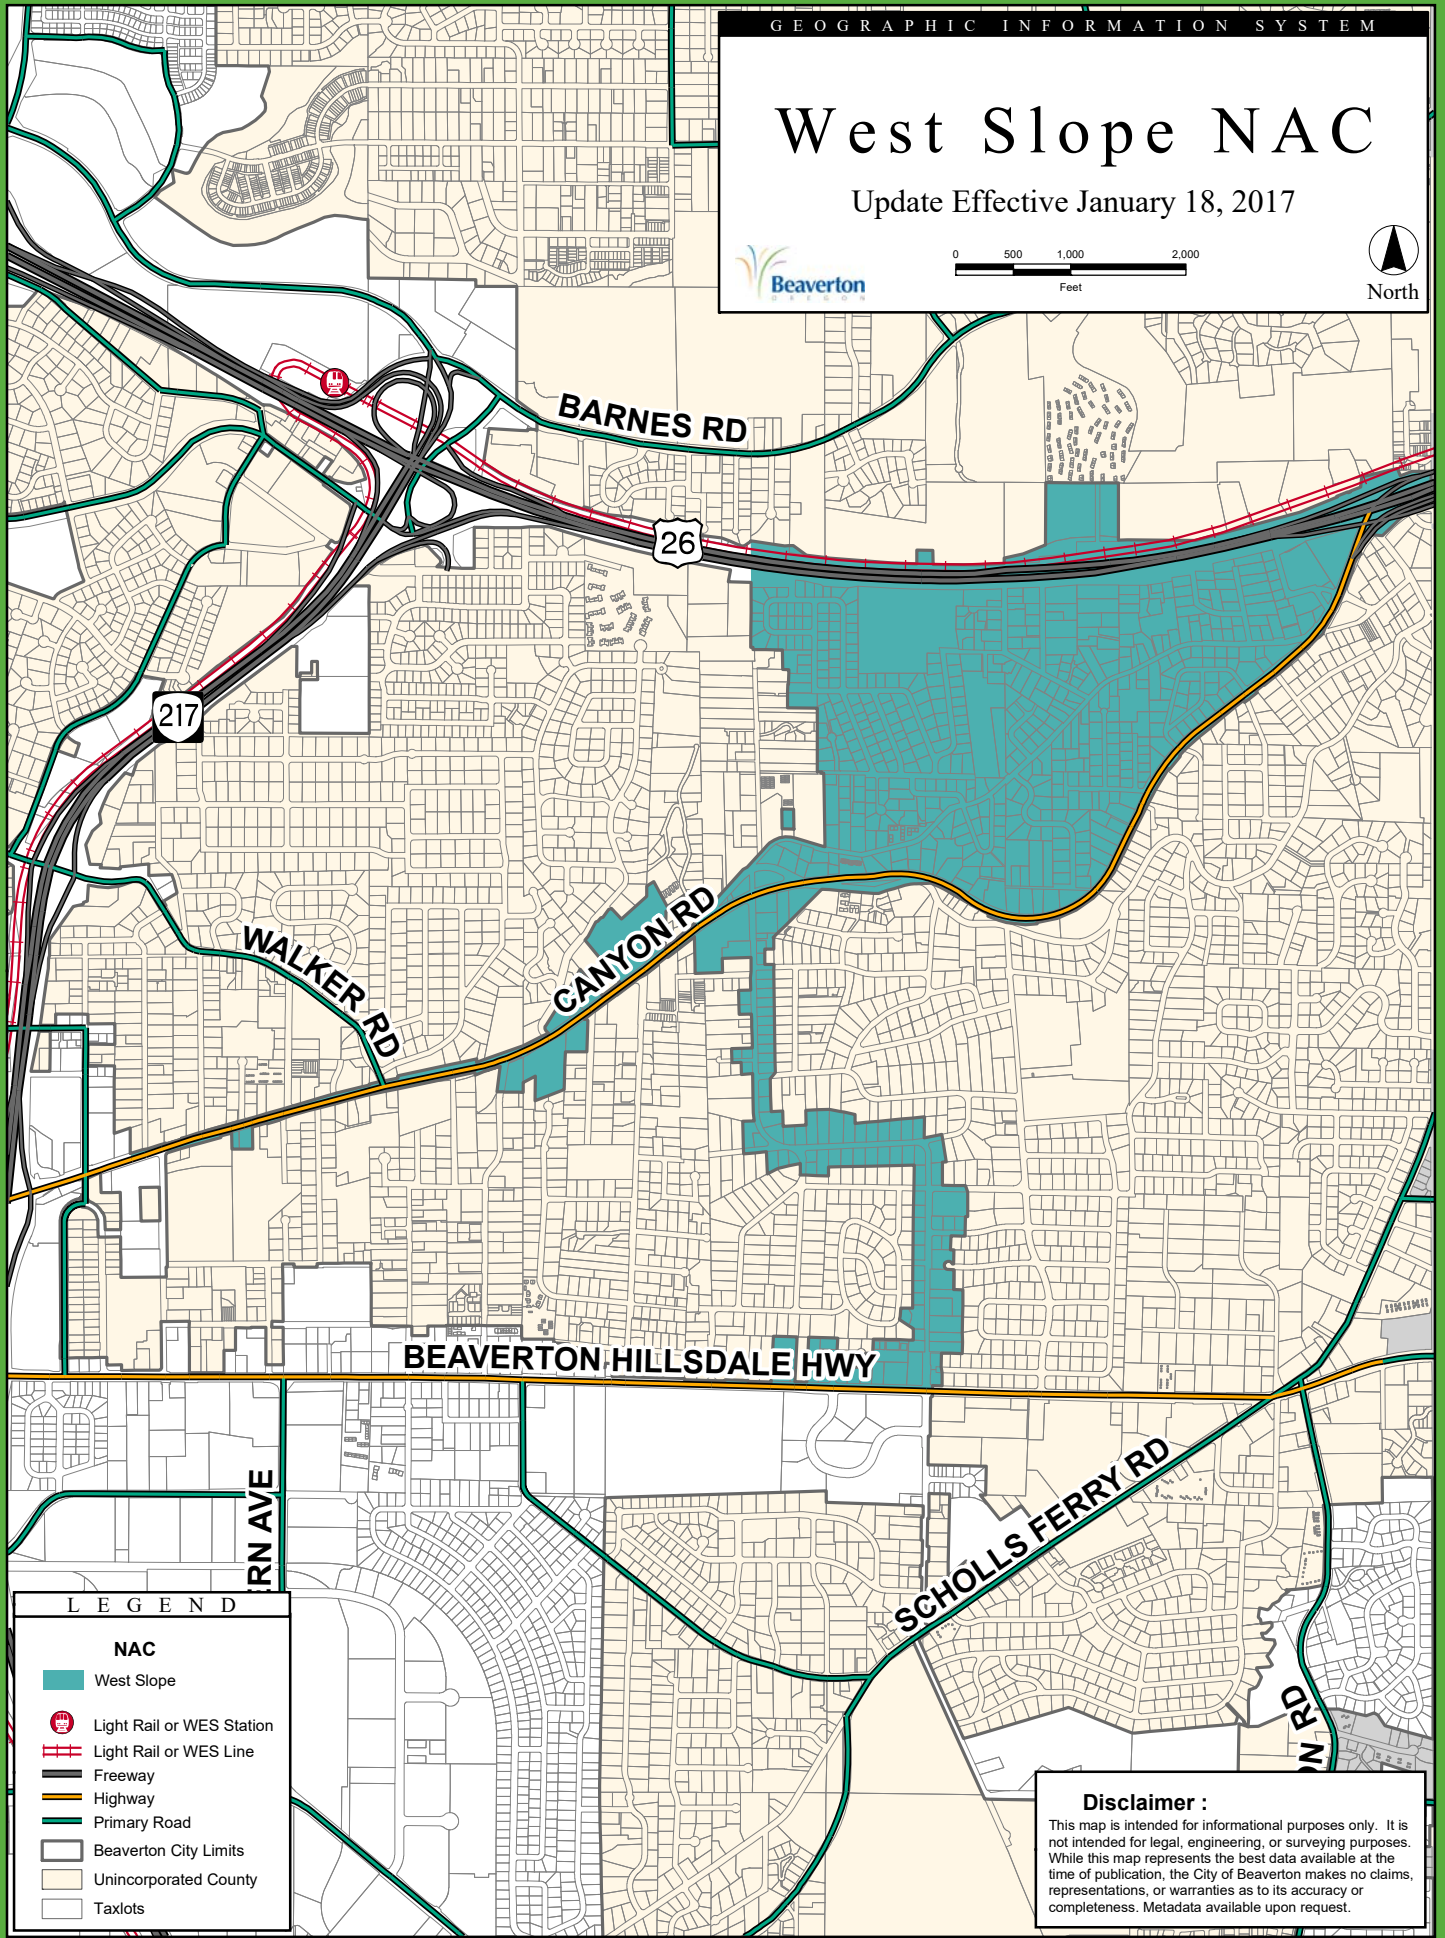

# West Slope NAC

Update Effective January 18, 2017

LEGEND	
	NAC West Slope
	Light Rail or WES Station
	Light Rail or WES Line
	Freeway
	Highway
	Primary Road
	Beaverton City Limits
	Unincorporated County
	Taxlots

**Disclaimer :**  
 This map is intended for informational purposes only. It is not intended for legal, engineering, or surveying purposes. While this map represents the best data available at the time of publication, the City of Beaverton makes no claims, representations, or warranties as to its accuracy or completeness. Metadata available upon request.