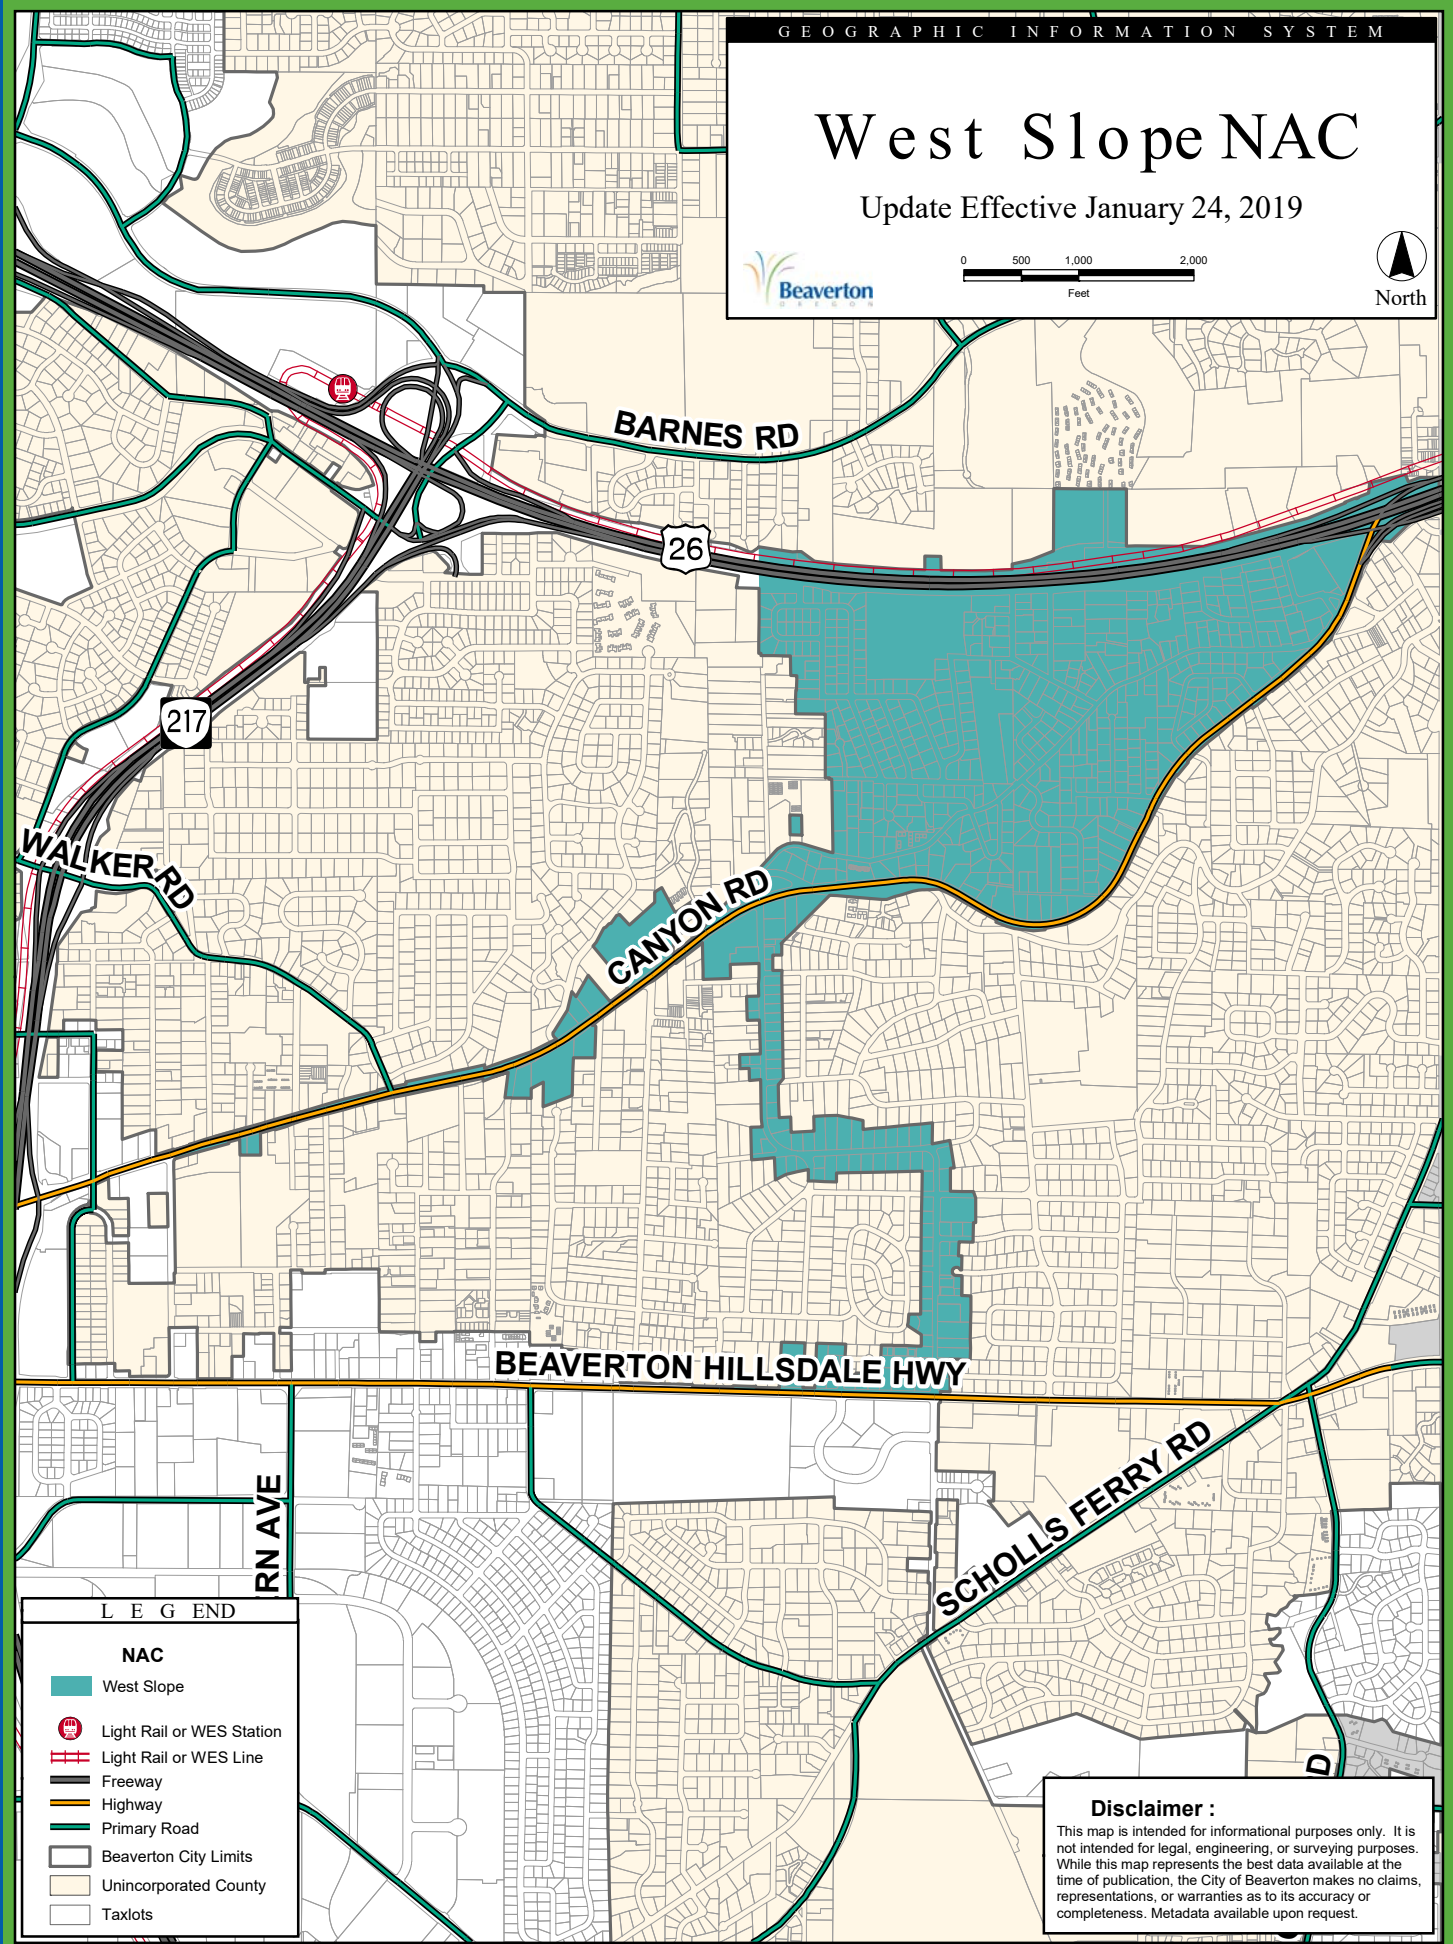

West Slope NAC

Update Effective January 24, 2019

LEGEND

NAC	
	West Slope
	Light Rail or WES Station
	Light Rail or WES Line
	Freeway
	Highway
	Primary Road
	Beaverton City Limits
	Unincorporated County
	Taxlots

Disclaimer :
 This map is intended for informational purposes only. It is not intended for legal, engineering, or surveying purposes. While this map represents the best data available at the time of publication, the City of Beaverton makes no claims, representations, or warranties as to its accuracy or completeness. Metadata available upon request.