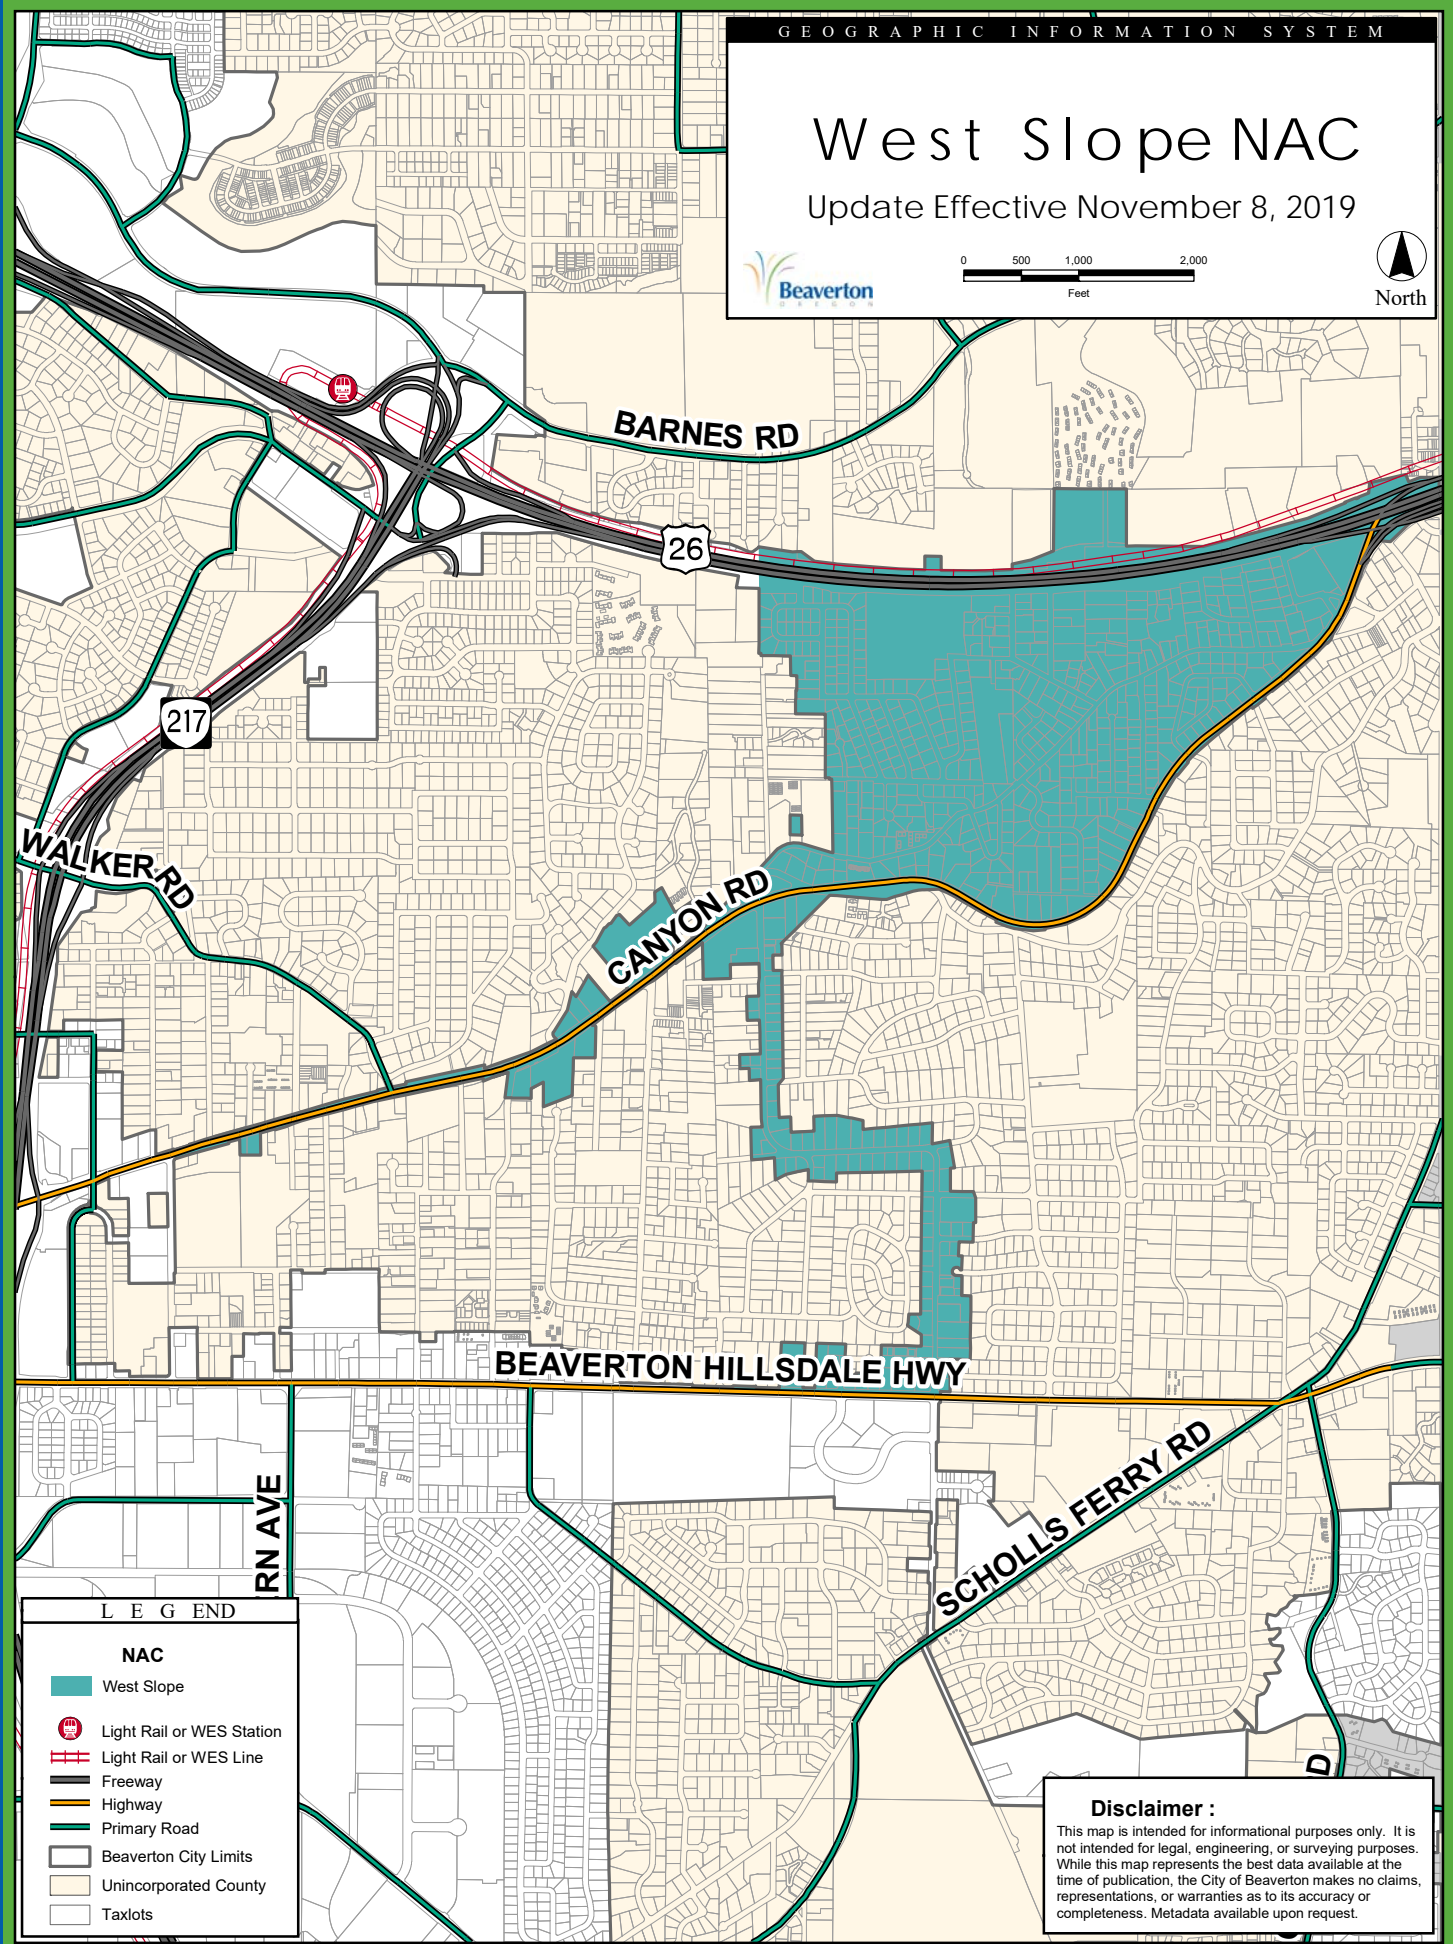

West Slope NAC

Update Effective November 8, 2019

LEGEND

NAC	
	West Slope
	Light Rail or WES Station
	Light Rail or WES Line
	Freeway
	Highway
	Primary Road
	Beaverton City Limits
	Unincorporated County
	Taxlots

Disclaimer :
 This map is intended for informational purposes only. It is not intended for legal, engineering, or surveying purposes. While this map represents the best data available at the time of publication, the City of Beaverton makes no claims, representations, or warranties as to its accuracy or completeness. Metadata available upon request.