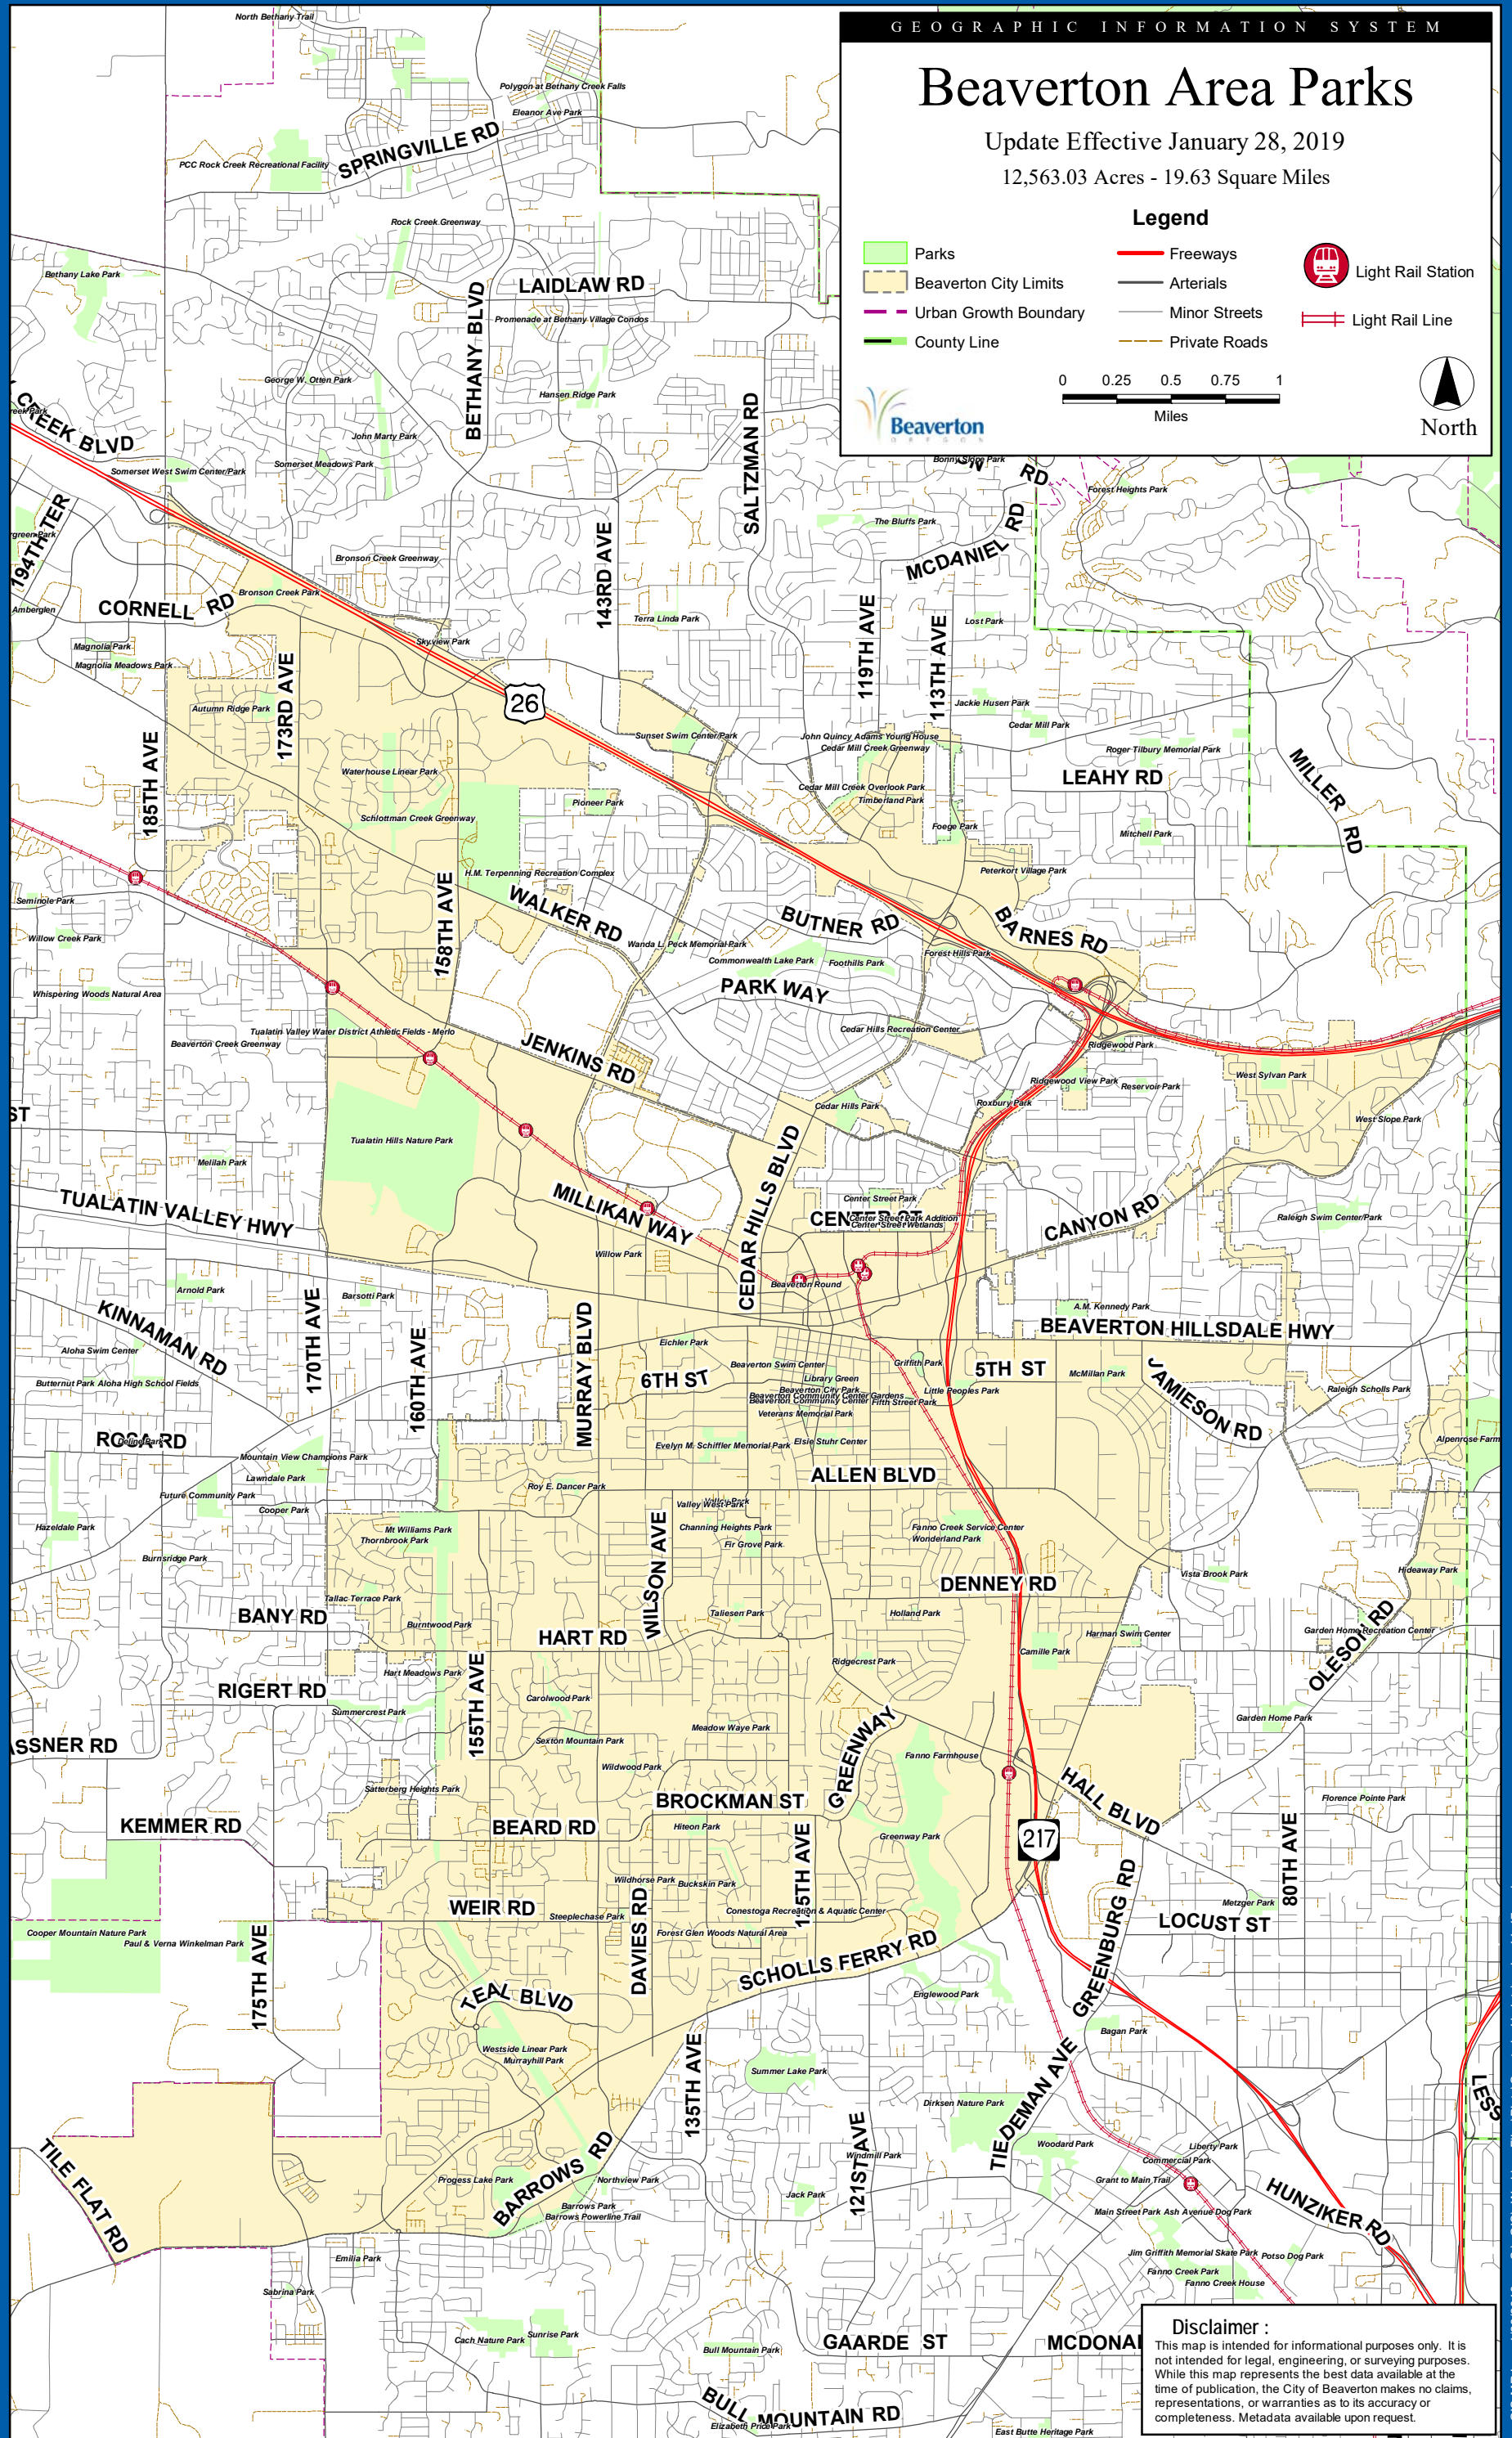

Beaverton Area Parks

Update Effective January 28, 2019

12,563.03 Acres - 19.63 Square Miles

Legend

- Parks
- Beaverton City Limits
- Urban Growth Boundary
- County Line
- Freeways
- Arterials
- Minor Streets
- Private Roads
- ⋈ Light Rail Station
- Light Rail Line

Disclaimer :
 This map is intended for informational purposes only. It is not intended for legal, engineering, or surveying purposes. While this map represents the best data available at the time of publication, the City of Beaverton makes no claims, representations, or warranties as to its accuracy or completeness. Metadata available upon request.