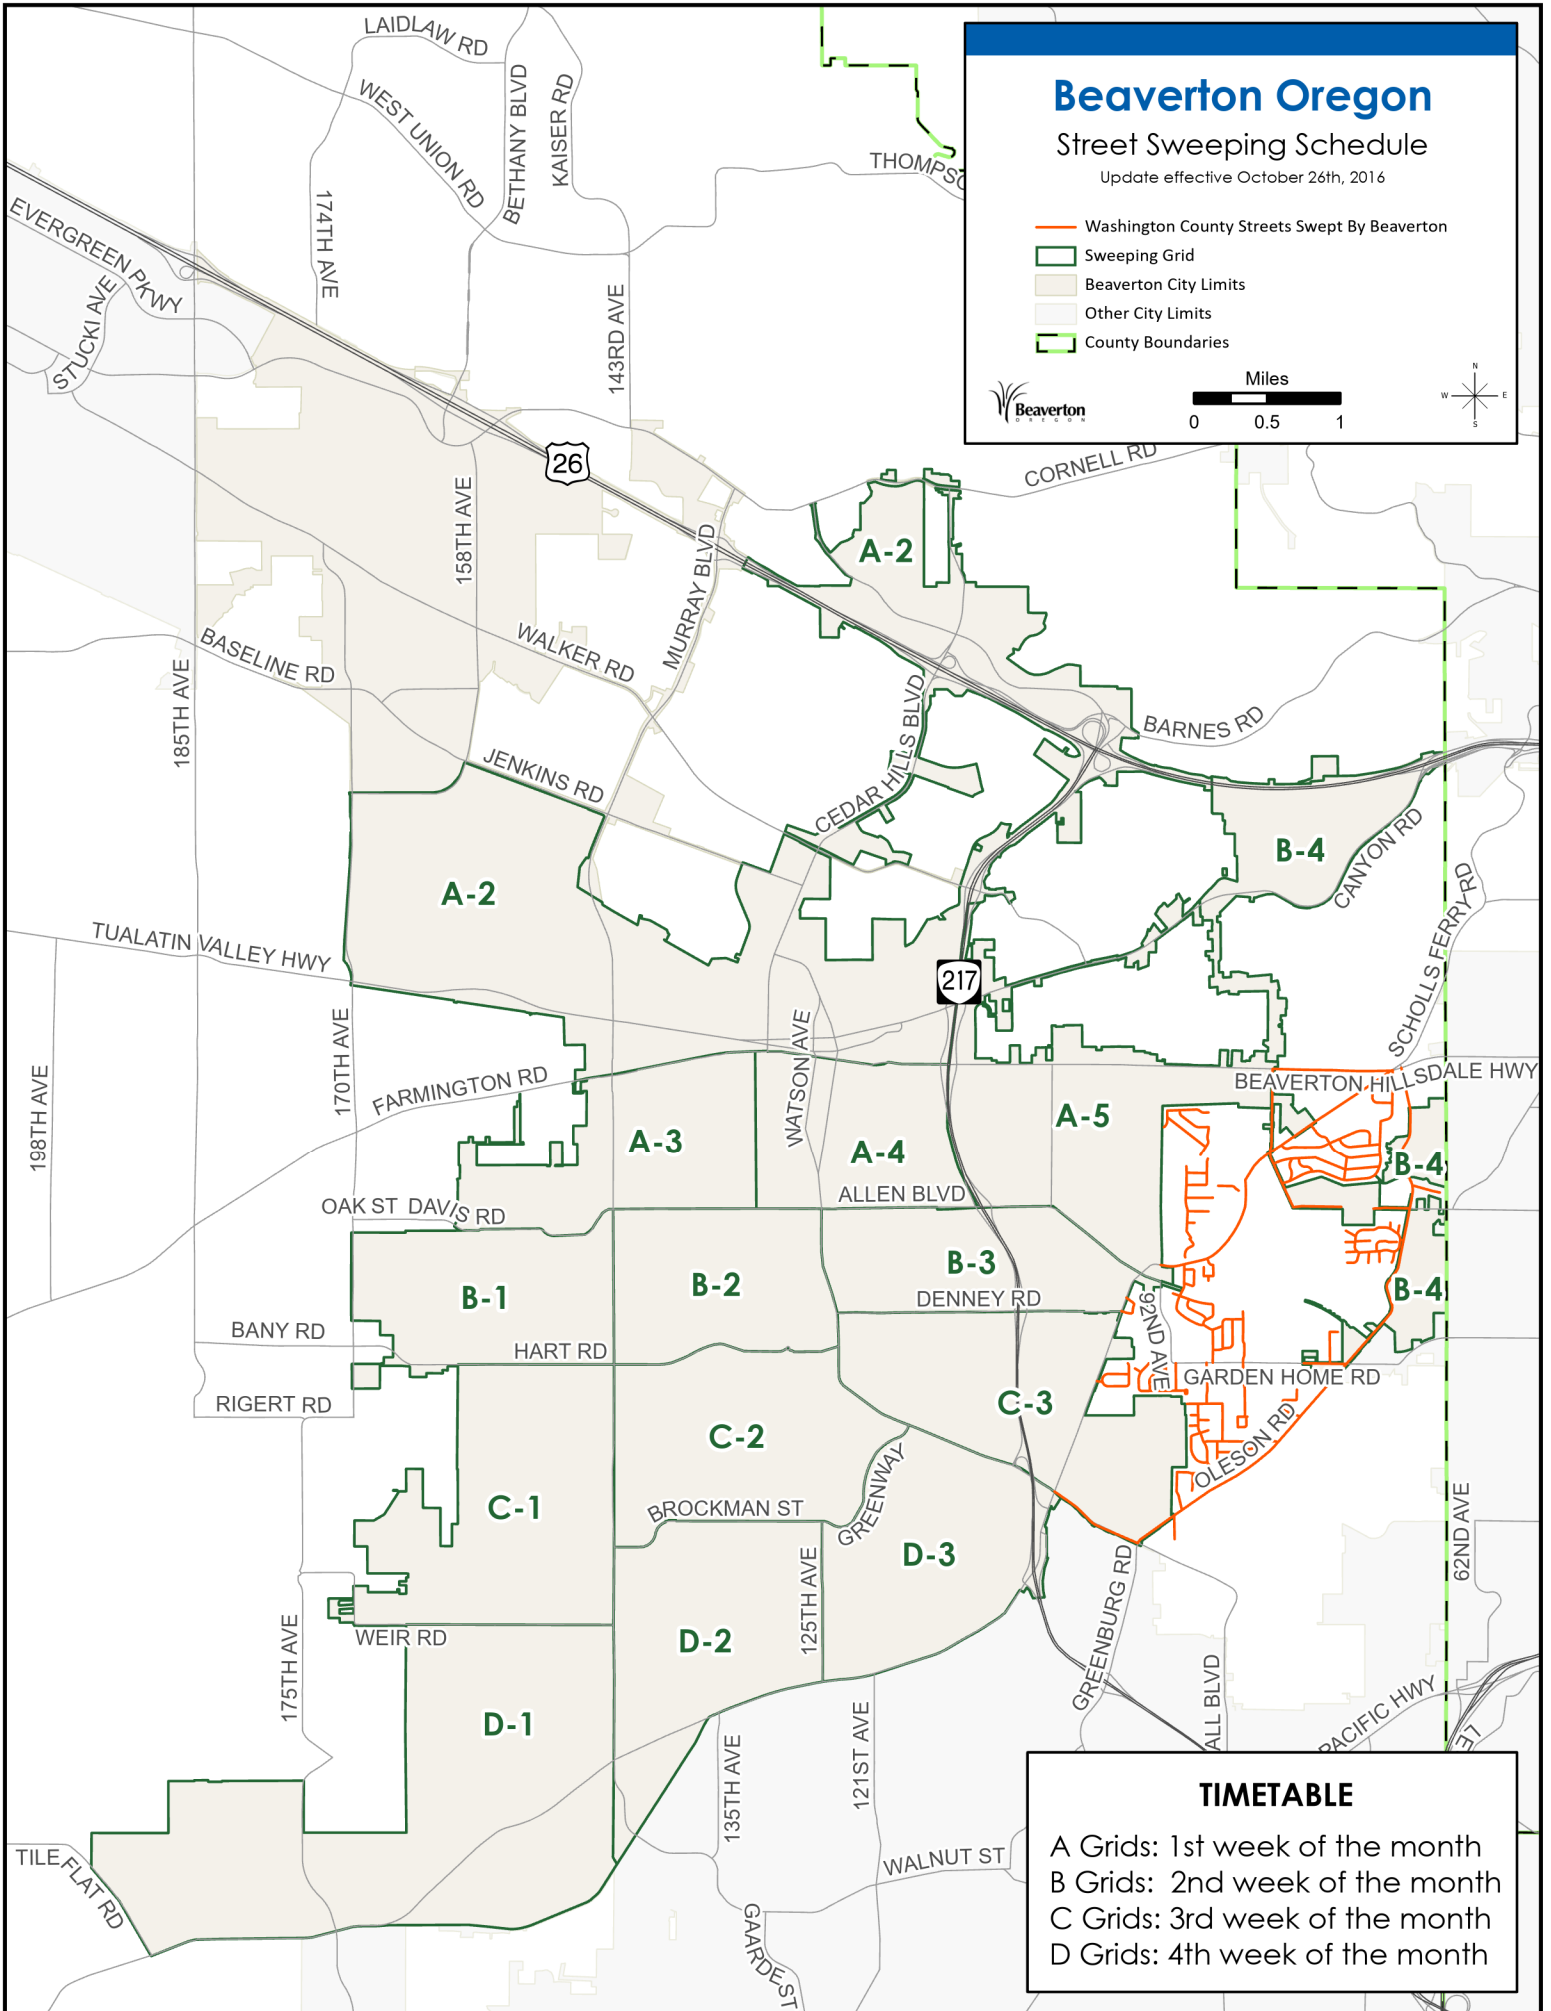

# Beaverton Oregon

## Street Sweeping Schedule

Update effective October 26th, 2016

- Washington County Streets Swept By Beaverton
- Sweeping Grid
- Beaverton City Limits
- Other City Limits
- County Boundaries

### TIMETABLE

- A Grids: 1st week of the month
- B Grids: 2nd week of the month
- C Grids: 3rd week of the month
- D Grids: 4th week of the month