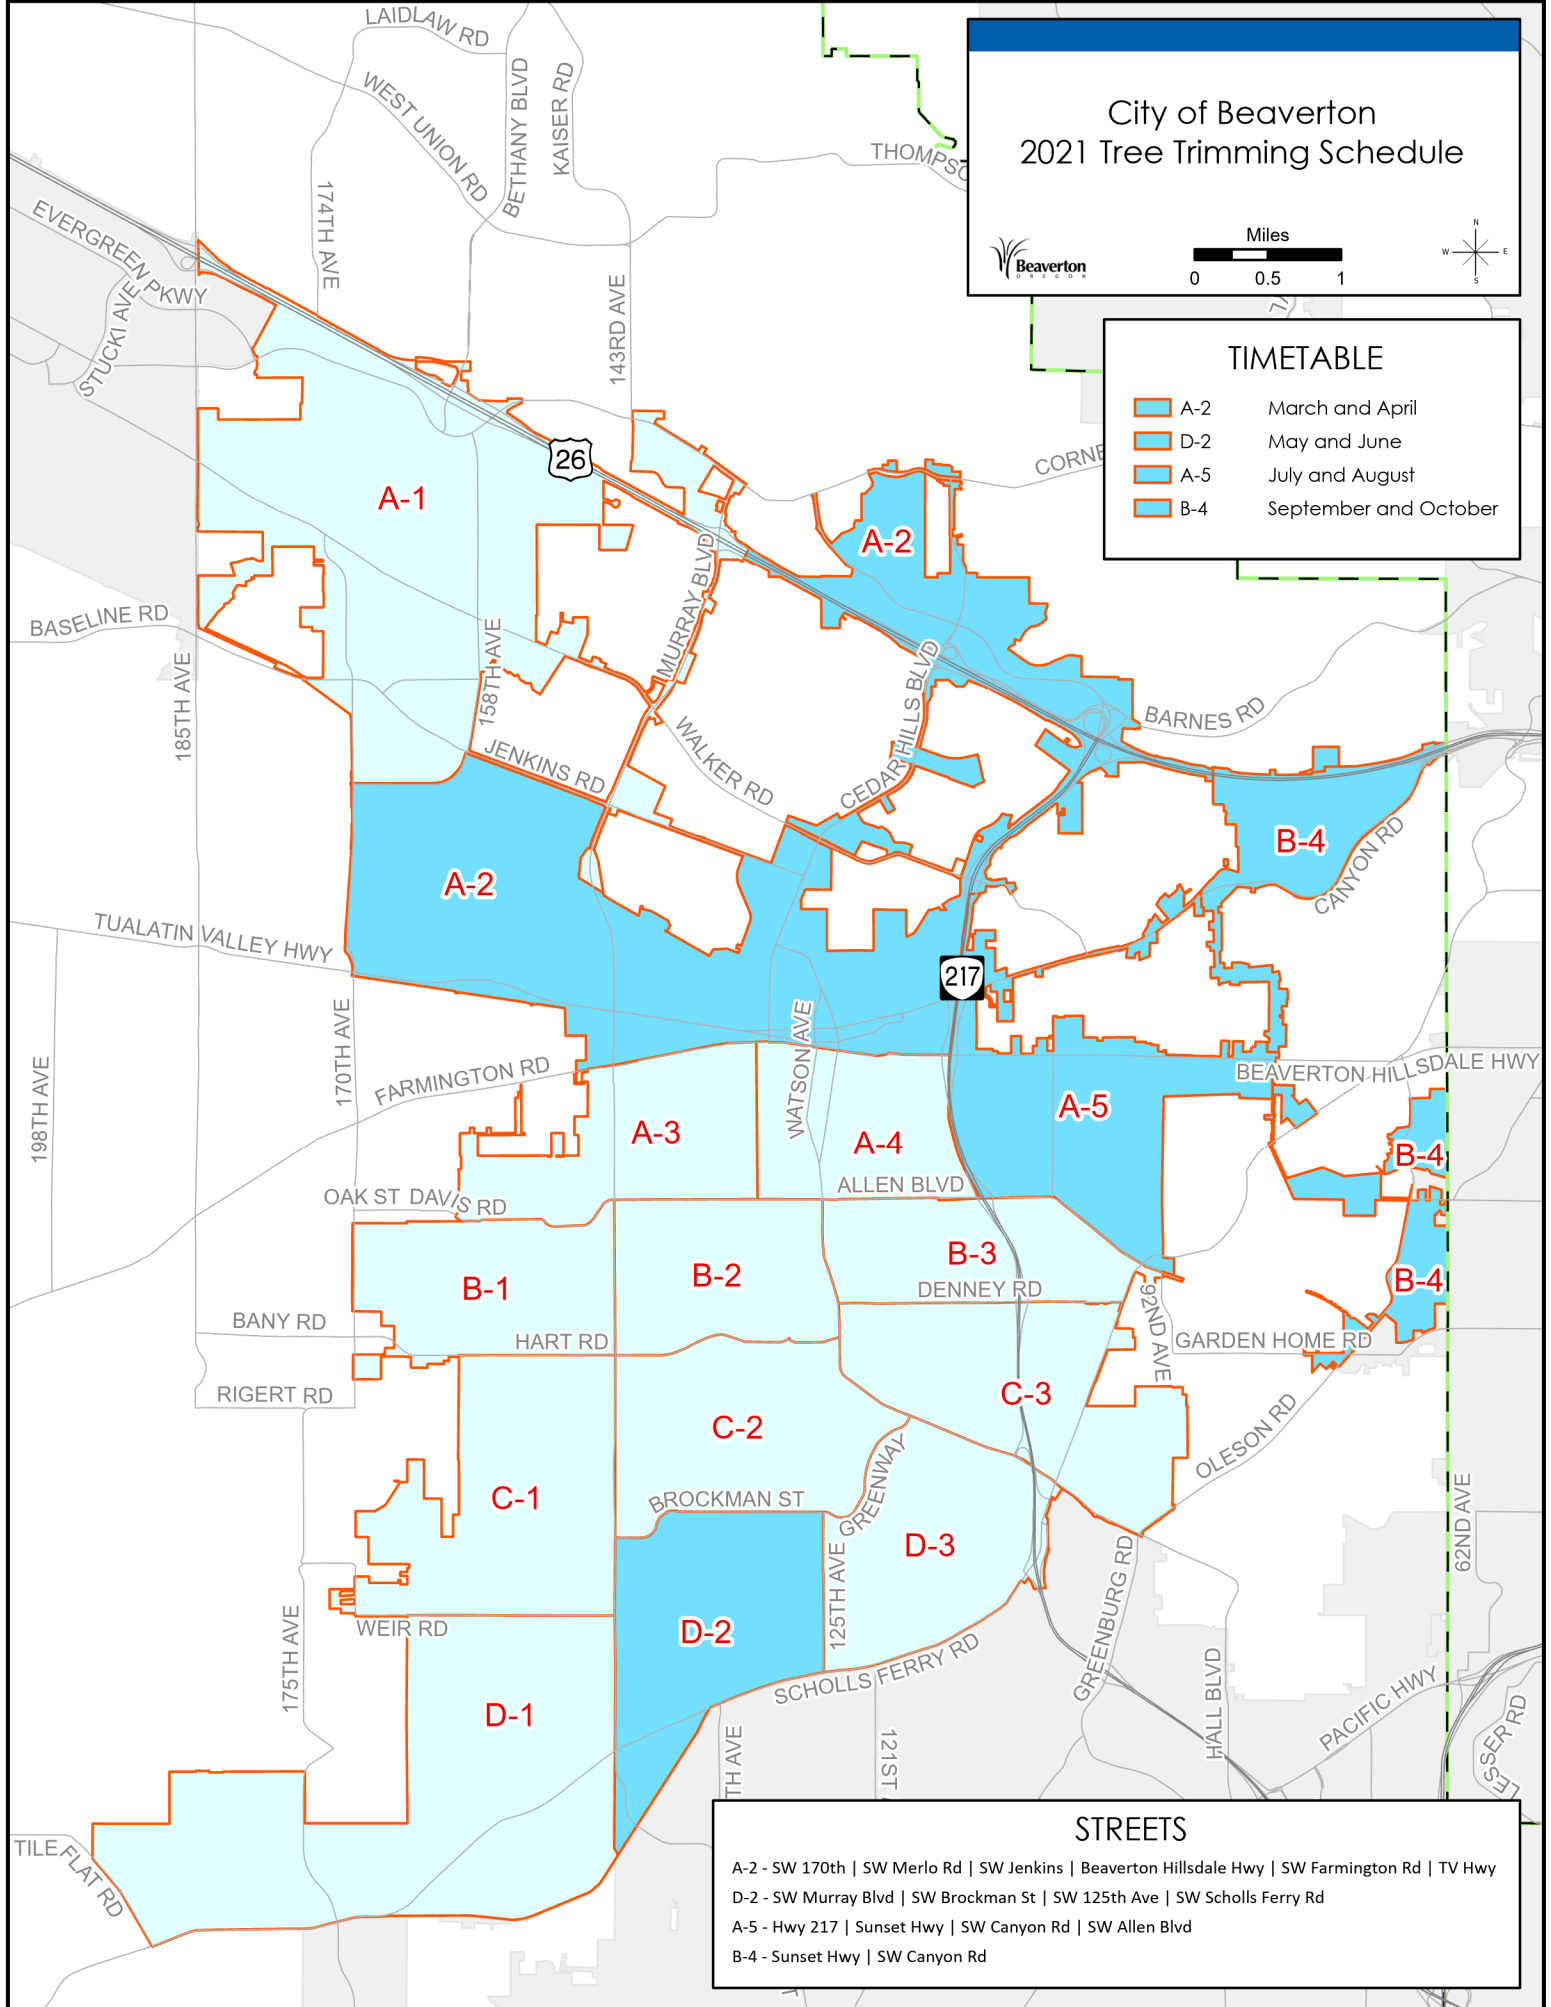

City of Beaverton 2021 Tree Trimming Schedule

TIMETABLE

■ A-2	March and April
■ D-2	May and June
■ A-5	July and August
■ B-4	September and October

STREETS

- A-2 - SW 170th | SW Merlo Rd | SW Jenkins | Beaverton Hillsdale Hwy | SW Farmington Rd | TV Hwy
- D-2 - SW Murray Blvd | SW Brockman St | SW 125th Ave | SW Scholls Ferry Rd
- A-5 - Hwy 217 | Sunset Hwy | SW Canyon Rd | SW Allen Blvd
- B-4 - Sunset Hwy | SW Canyon Rd