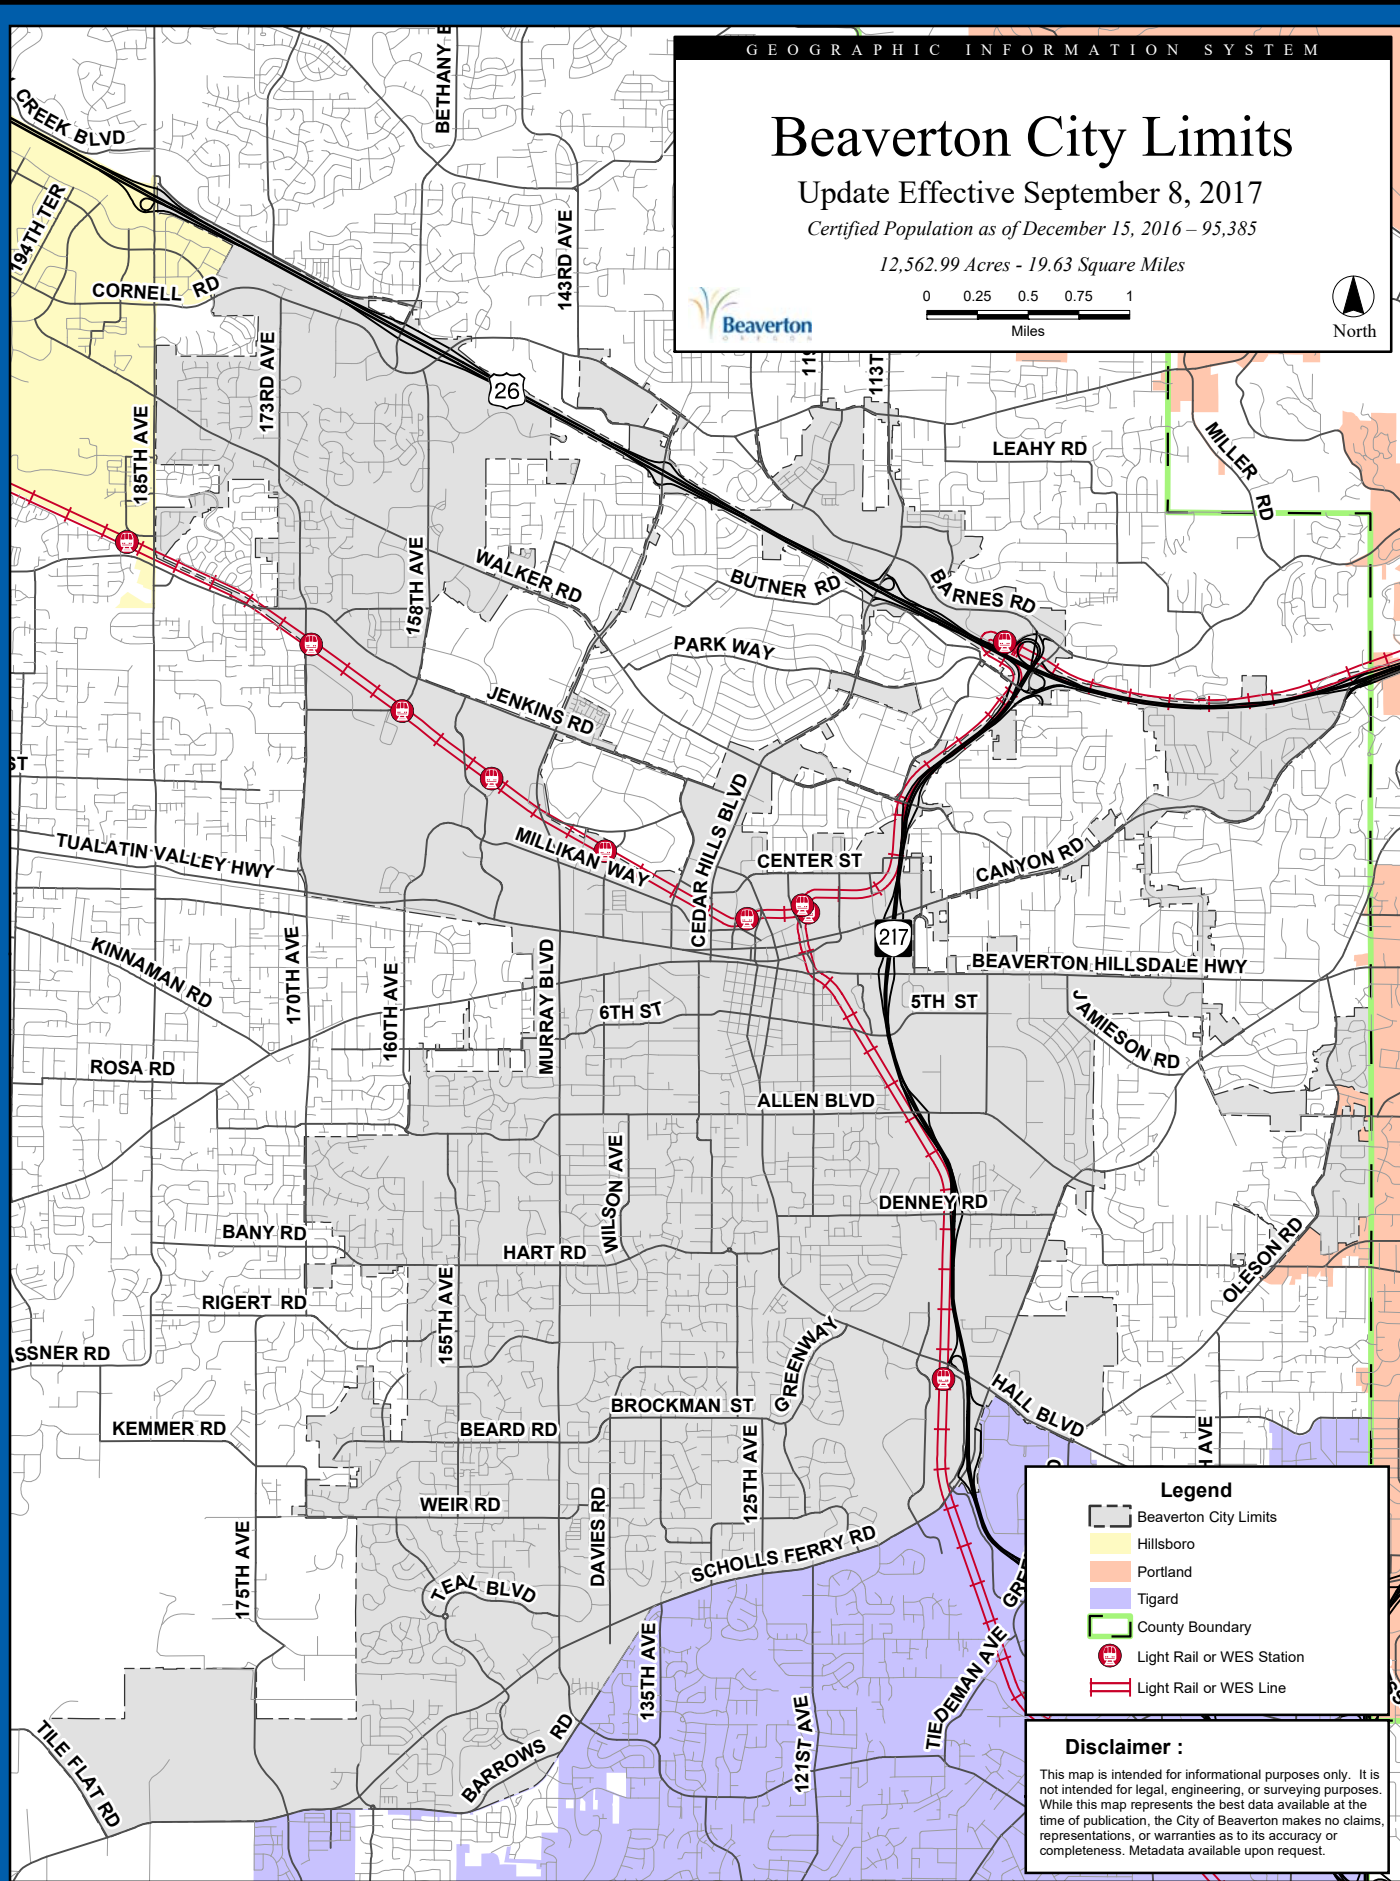

Beaverton City Limits

Update Effective September 8, 2017

Certified Population as of December 15, 2016 – 95,385

12,562.99 Acres - 19.63 Square Miles

Legend

- Beaverton City Limits
- Hillsboro
- Portland
- Tigard
- County Boundary
- Light Rail or WES Station
- Light Rail or WES Line

Disclaimer :