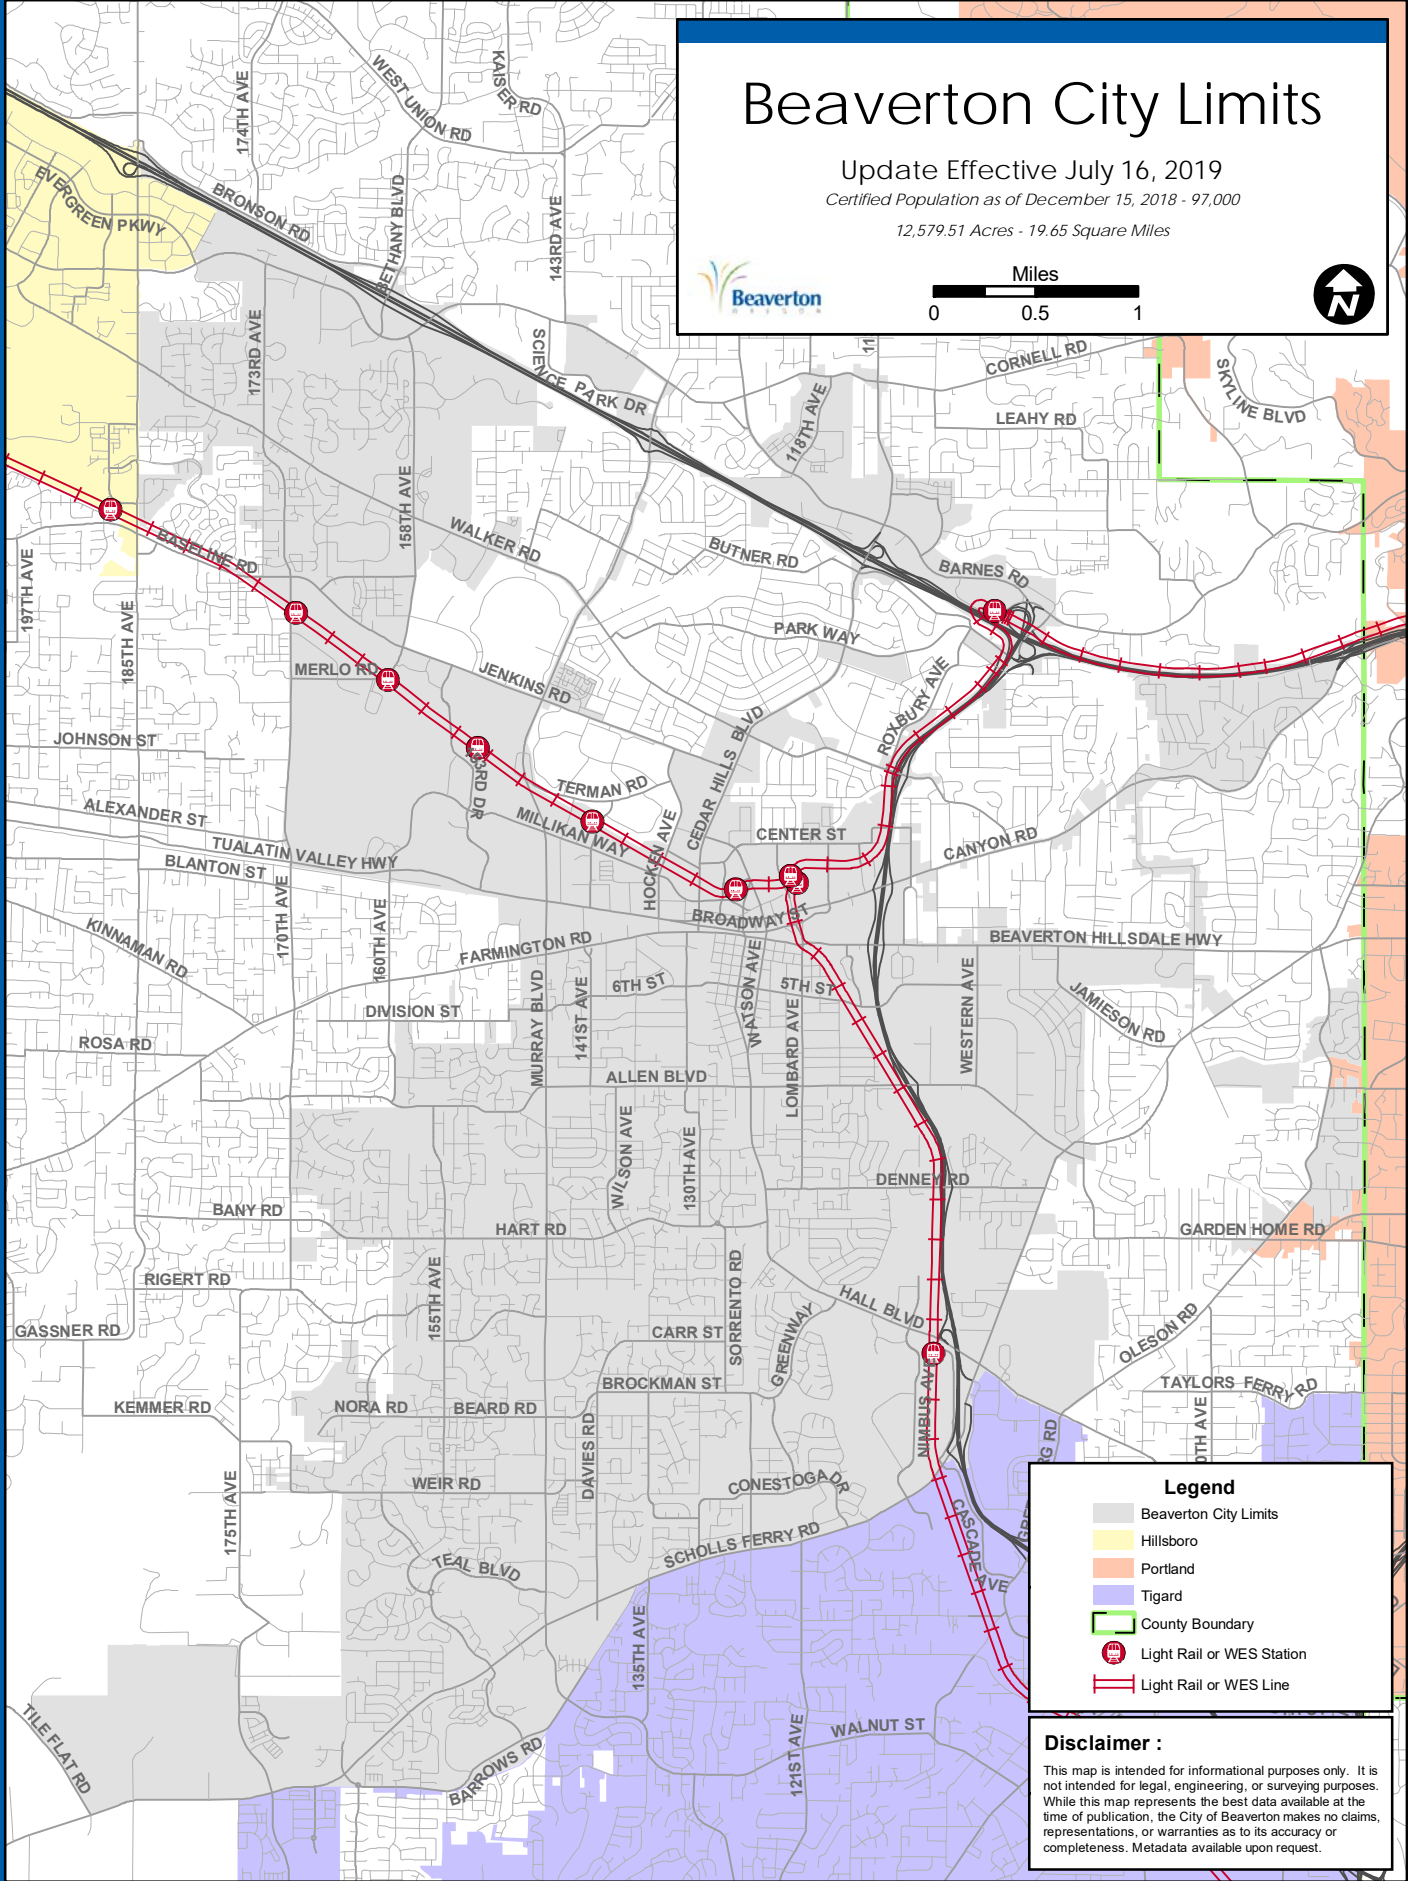

Beaverton City Limits

Update Effective July 16, 2019

Certified Population as of December 15, 2018 - 97,000

12,579.51 Acres - 19.65 Square Miles

Legend

- Beaverton City Limits
- Hillsboro
- Portland
- Tigard
- County Boundary
- Light Rail or WES Station
- Light Rail or WES Line

Disclaimer :