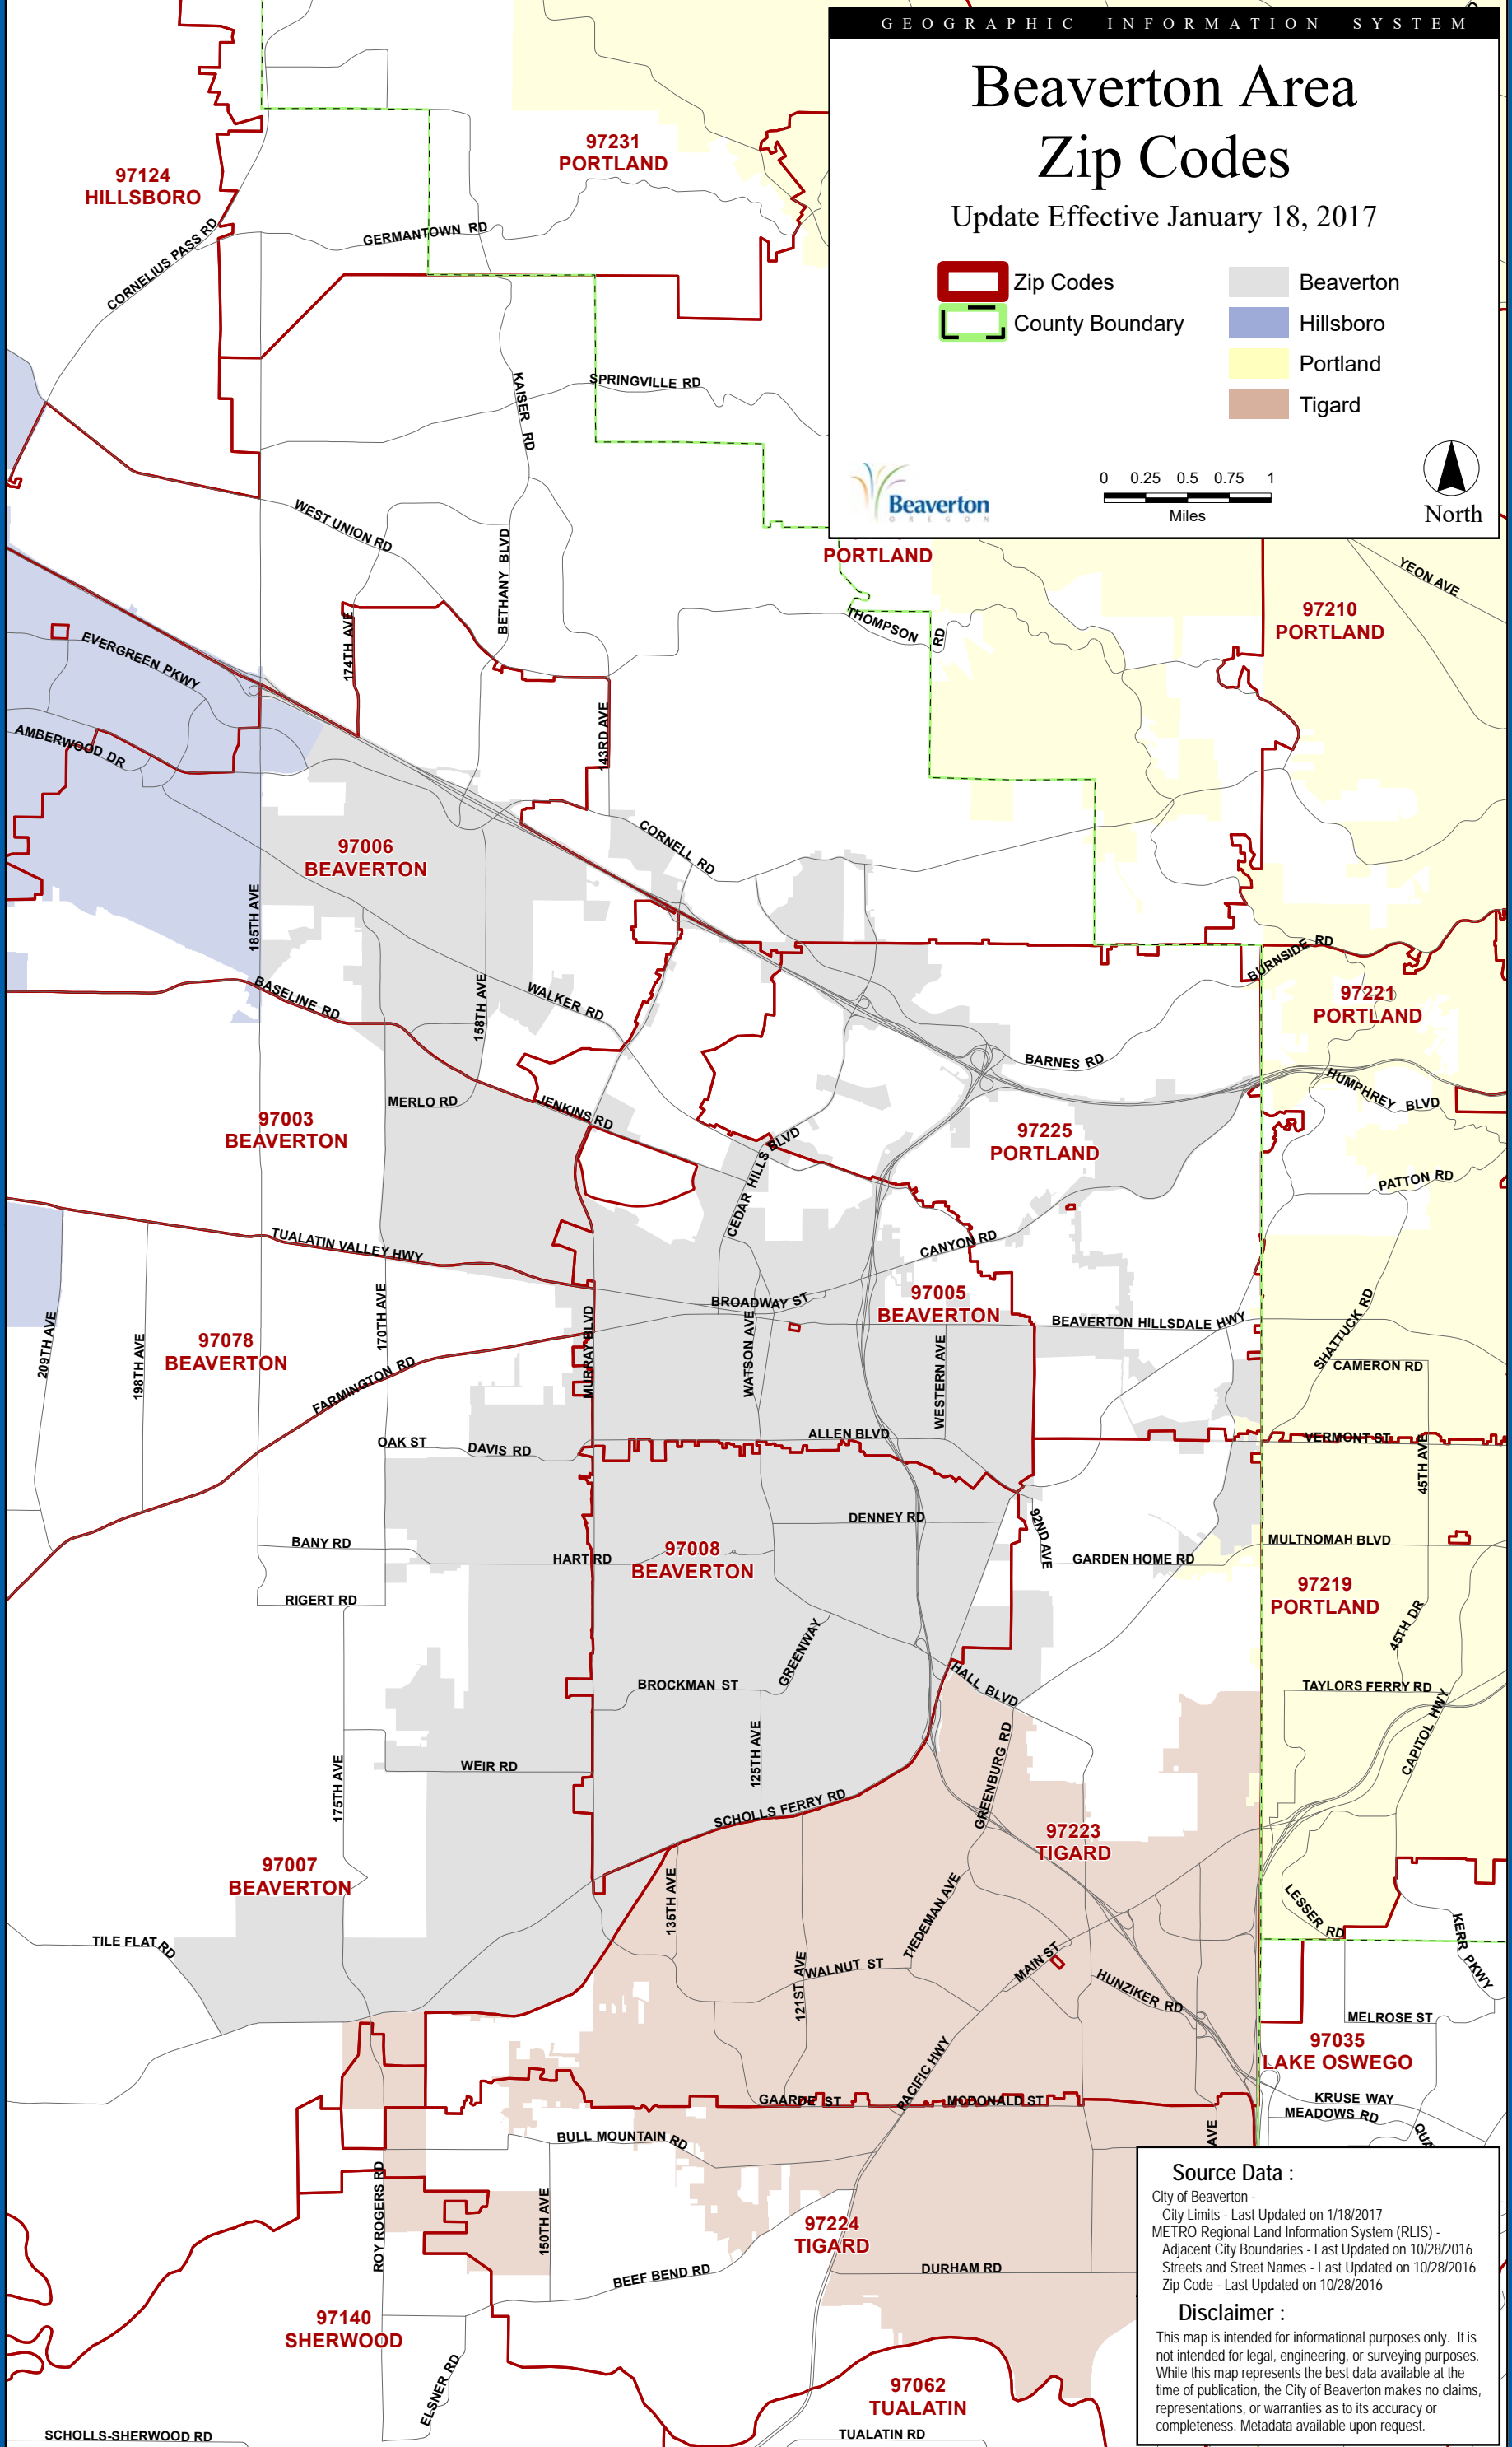

Beaverton Area Zip Codes

Update Effective January 18, 2017

-  Zip Codes
-  County Boundary
-  Beaverton
-  Hillsboro
-  Portland
-  Tigard

Source Data :
 City of Beaverton -
 City Limits - Last Updated on 1/18/2017
 METRO Regional Land Information System (RLIS) -
 Adjacent City Boundaries - Last Updated on 10/28/2016
 Streets and Street Names - Last Updated on 10/28/2016
 Zip Code - Last Updated on 10/28/2016

Disclaimer :
 This map is intended for informational purposes only. It is not intended for legal, engineering, or surveying purposes. While this map represents the best data available at the time of publication, the City of Beaverton makes no claims, representations, or warranties as to its accuracy or completeness. Metadata available upon request.